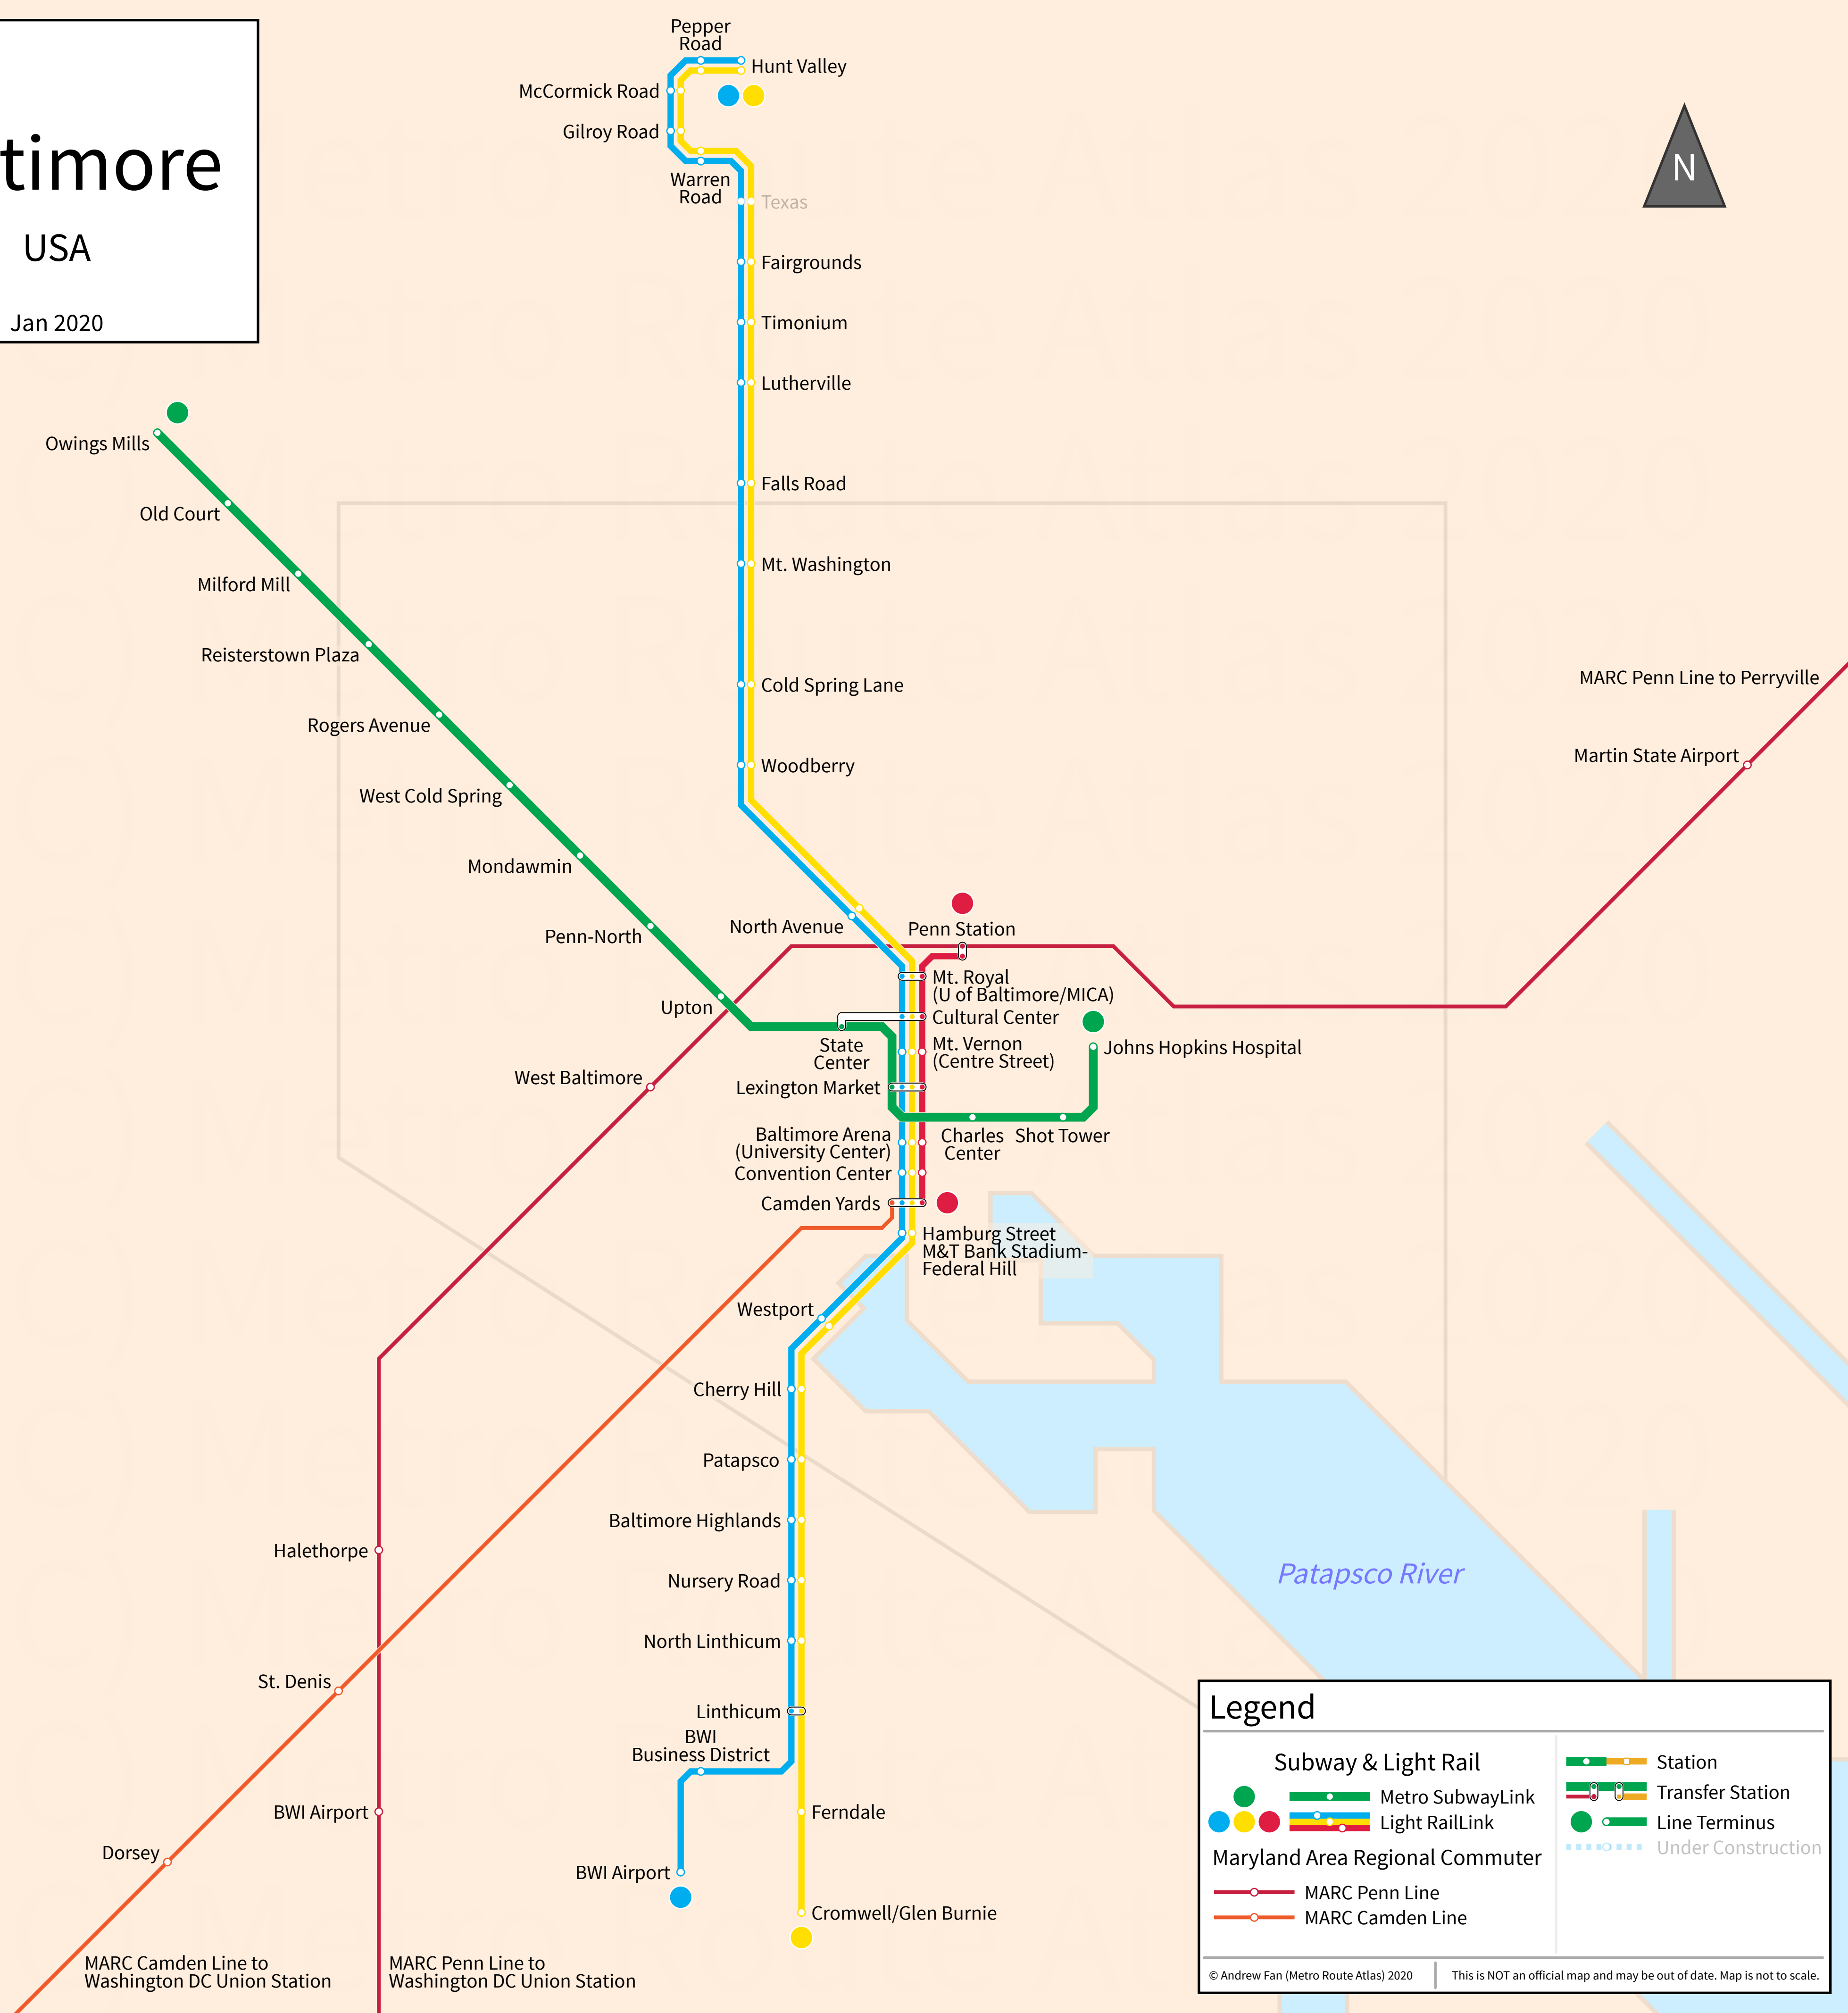

Baltimore

USA

Jan 2020

Legend

Metro SubwayLink	Station
Light RailLink	Transfer Station
MARC Penn Line	Line Terminus
MARC Camden Line	Under Construction

© Andrew Fan (Metro Route Atlas) 2020 | This is NOT an official map and may be out of date. Map is not to scale.