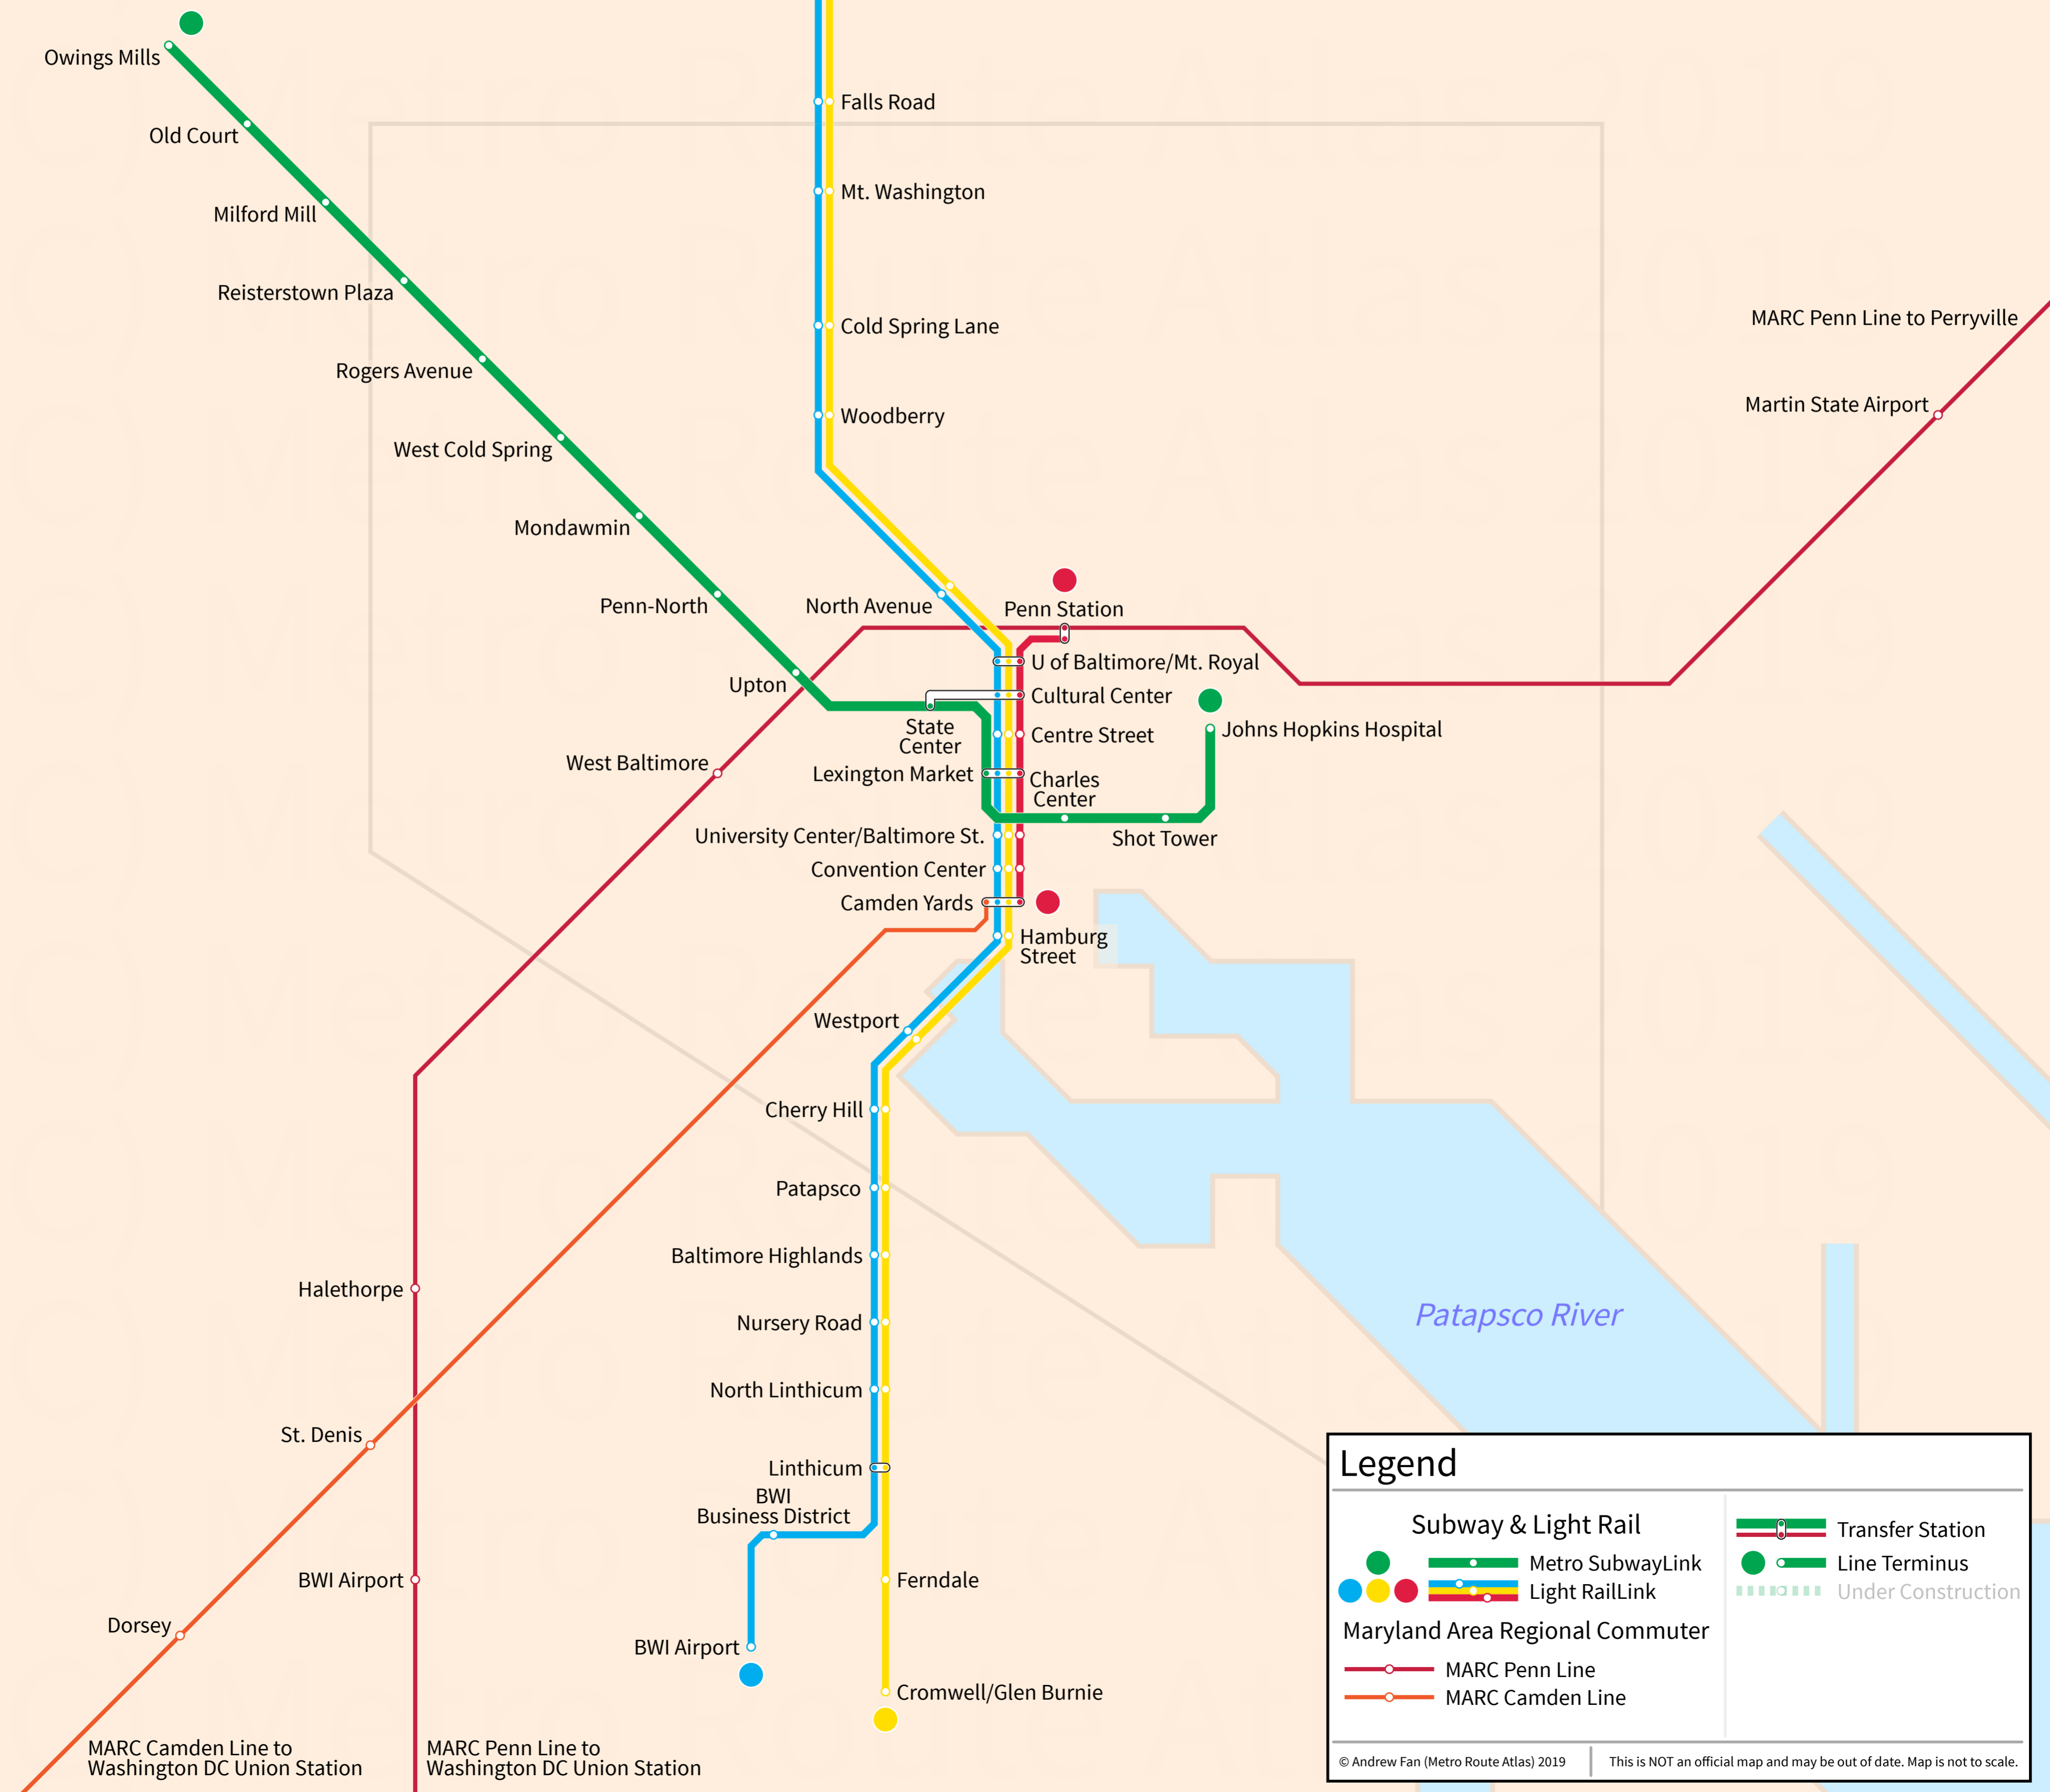

Baltimore

USA

May 2019

Legend

Metro SubwayLink	Transfer Station
Light RailLink	Line Terminus
MARC Penn Line	Under Construction
MARC Camden Line	

© Andrew Fan (Metro Route Atlas) 2019 | This is NOT an official map and may be out of date. Map is not to scale.