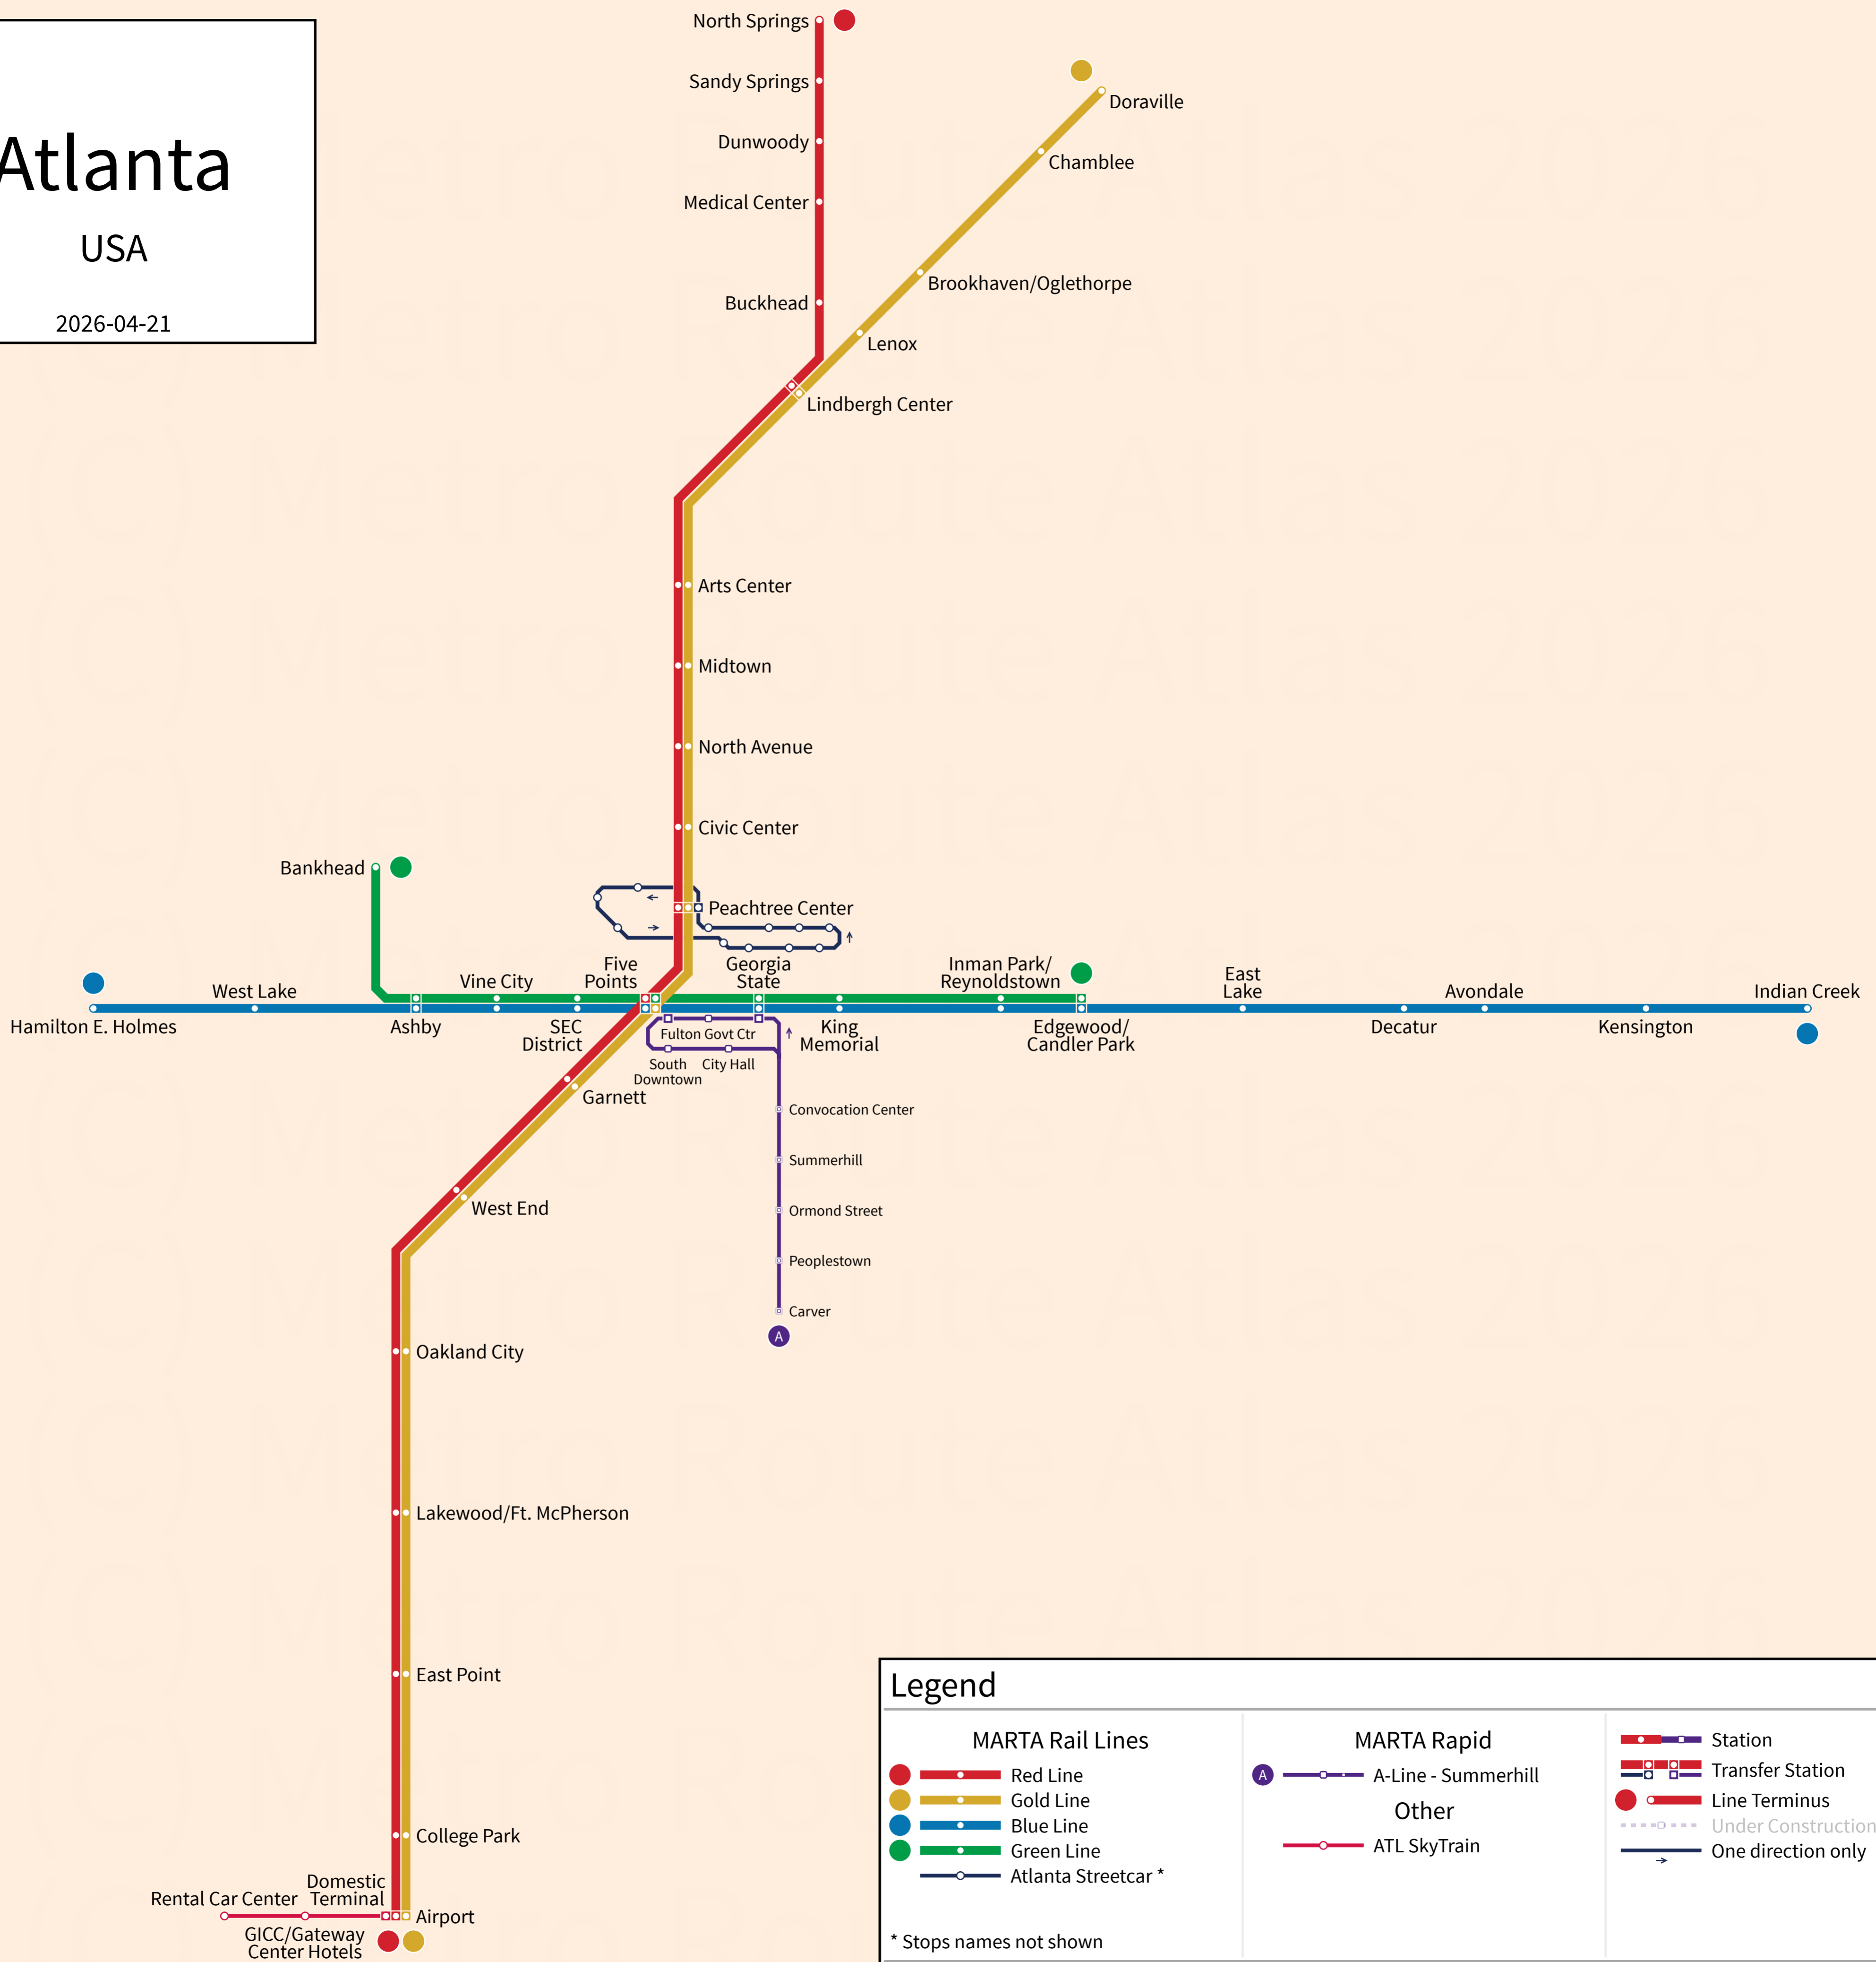

Atlanta

USA

2026-04-21

Legend

MARTA Rail Lines

- Red Line
- Gold Line
- Blue Line
- Green Line
- Atlanta Streetcar *

MARTA Rapid

- A-Line - Summerhill

Other

- ATL SkyTrain

- Station
- Transfer Station
- Line Terminus
- Under Construction
- One direction only

* Stops names not shown

© Andrew Fan (Metro Route Atlas) 2026

This is NOT an official map and may be out of date. Map is not to scale.