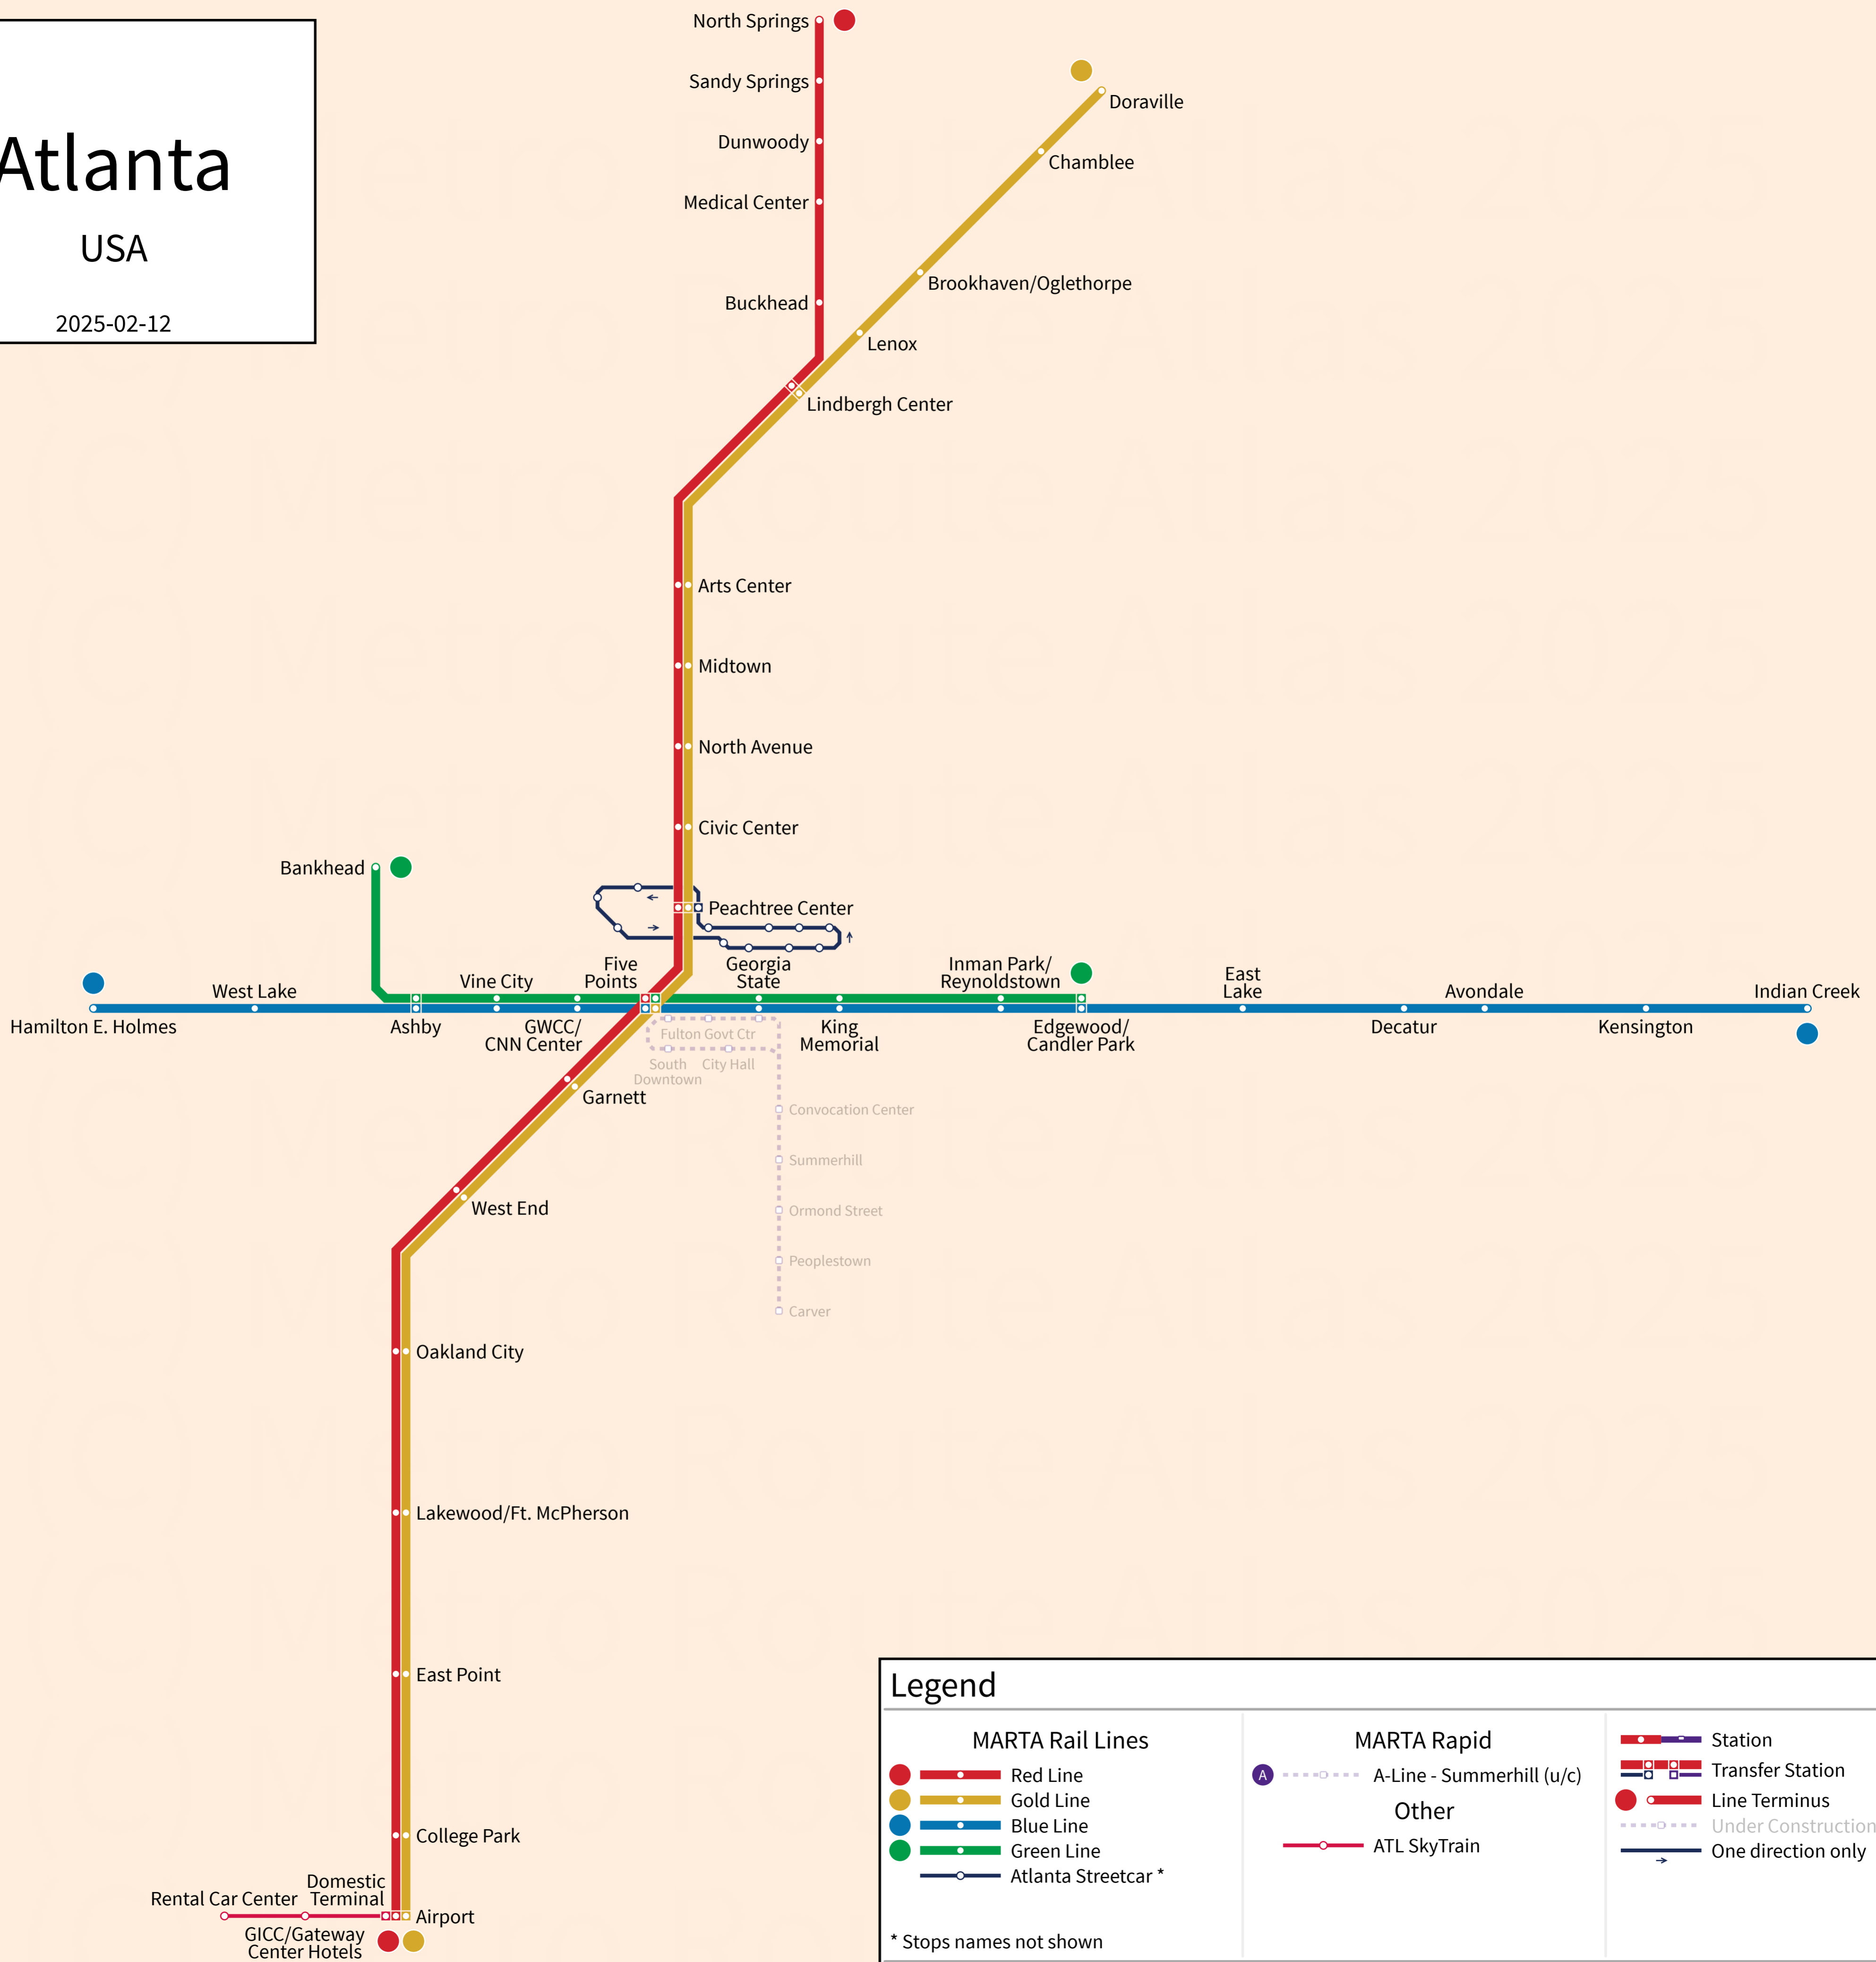

Atlanta

USA

2025-02-12

Legend

MARTA Rail Lines	MARTA Rapid	Station
Red Line	A-Line - Summerhill (u/c)	Transfer Station
Gold Line	Other	Line Terminus
Blue Line	ATL SkyTrain	Under Construction
Green Line		One direction only
Atlanta Streetcar *		

* Stops names not shown

© Andrew Fan (Metro Route Atlas) 2025 | This is NOT an official map and may be out of date. Map is not to scale.