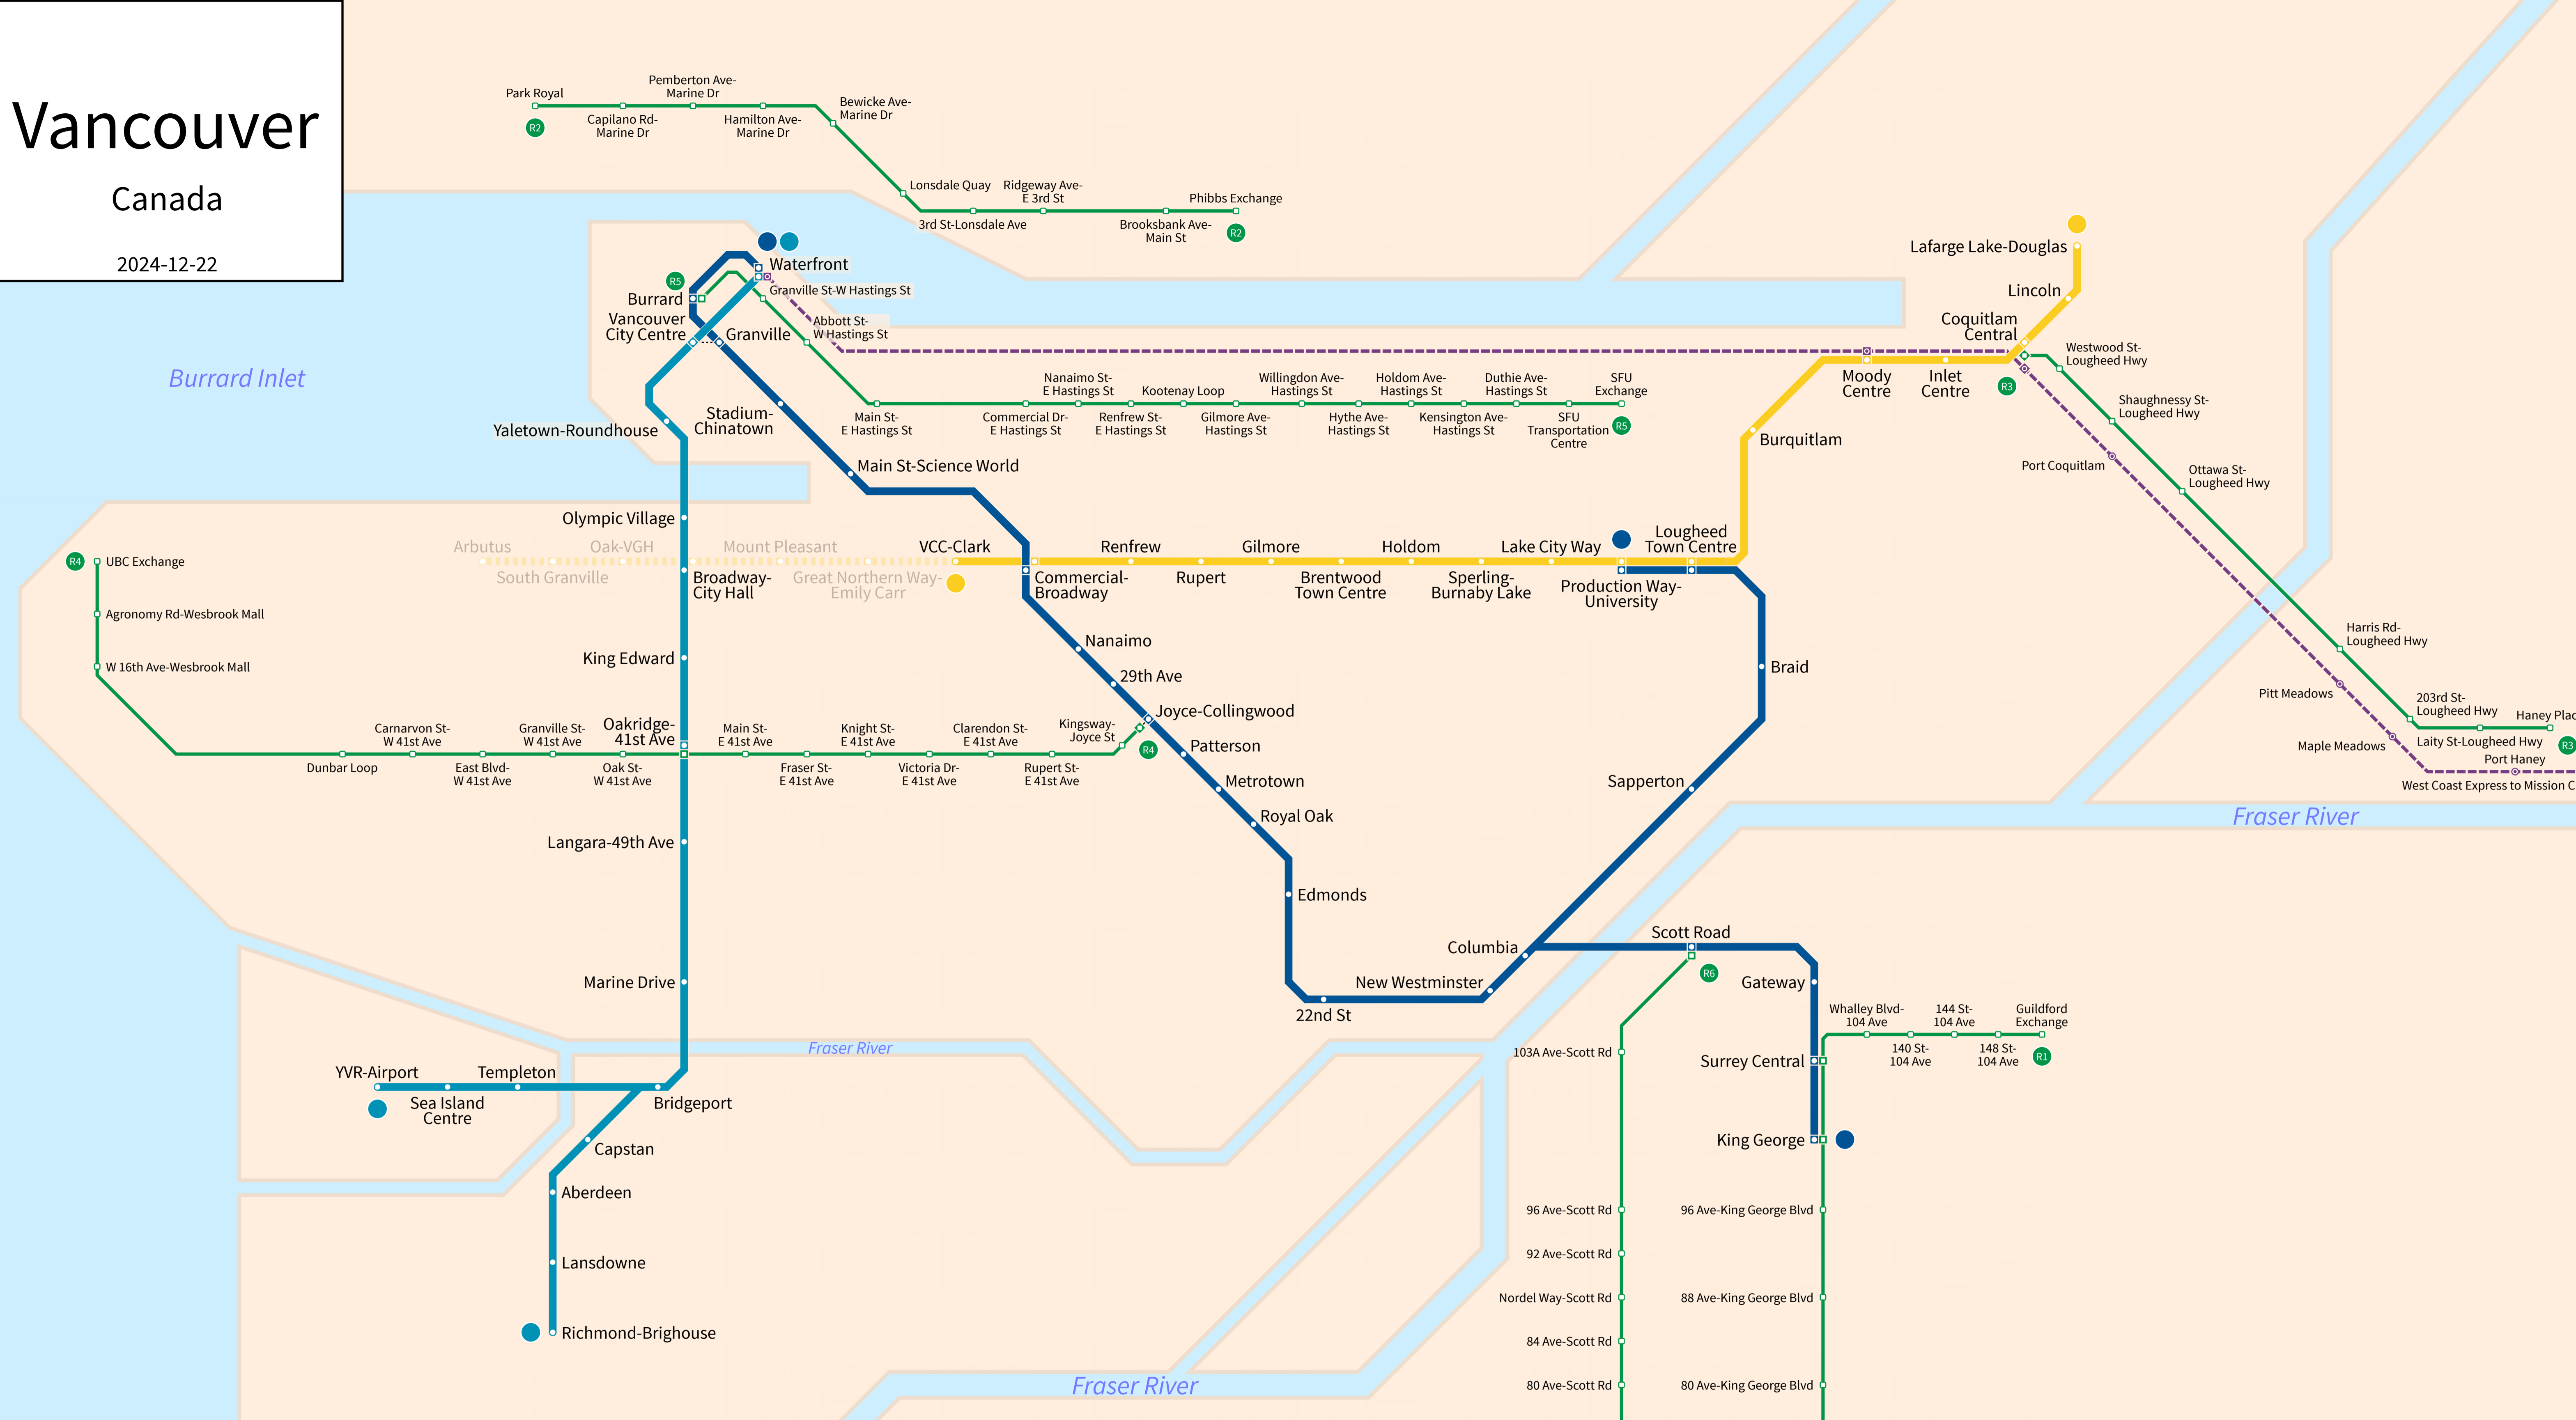

Vancouver

Canada

2024-12-22

Legend

SkyTrain		RapidBus		Station	
●	Expo Line	●	R1 King George Blvd	○	Station
●	Millennium Line	●	R2 Marine Dr	□	Transfer Station
●	Canada Line	●	R3 Lougheed Hwy	●	Line Terminus
●	Commuter Rail	●	R4 41st Ave	□	Walking Connection
		●	R5 Hastings St	□	Under Construction
		●	R6 Scott Road	□	Rush/Peak Only or Limited Service