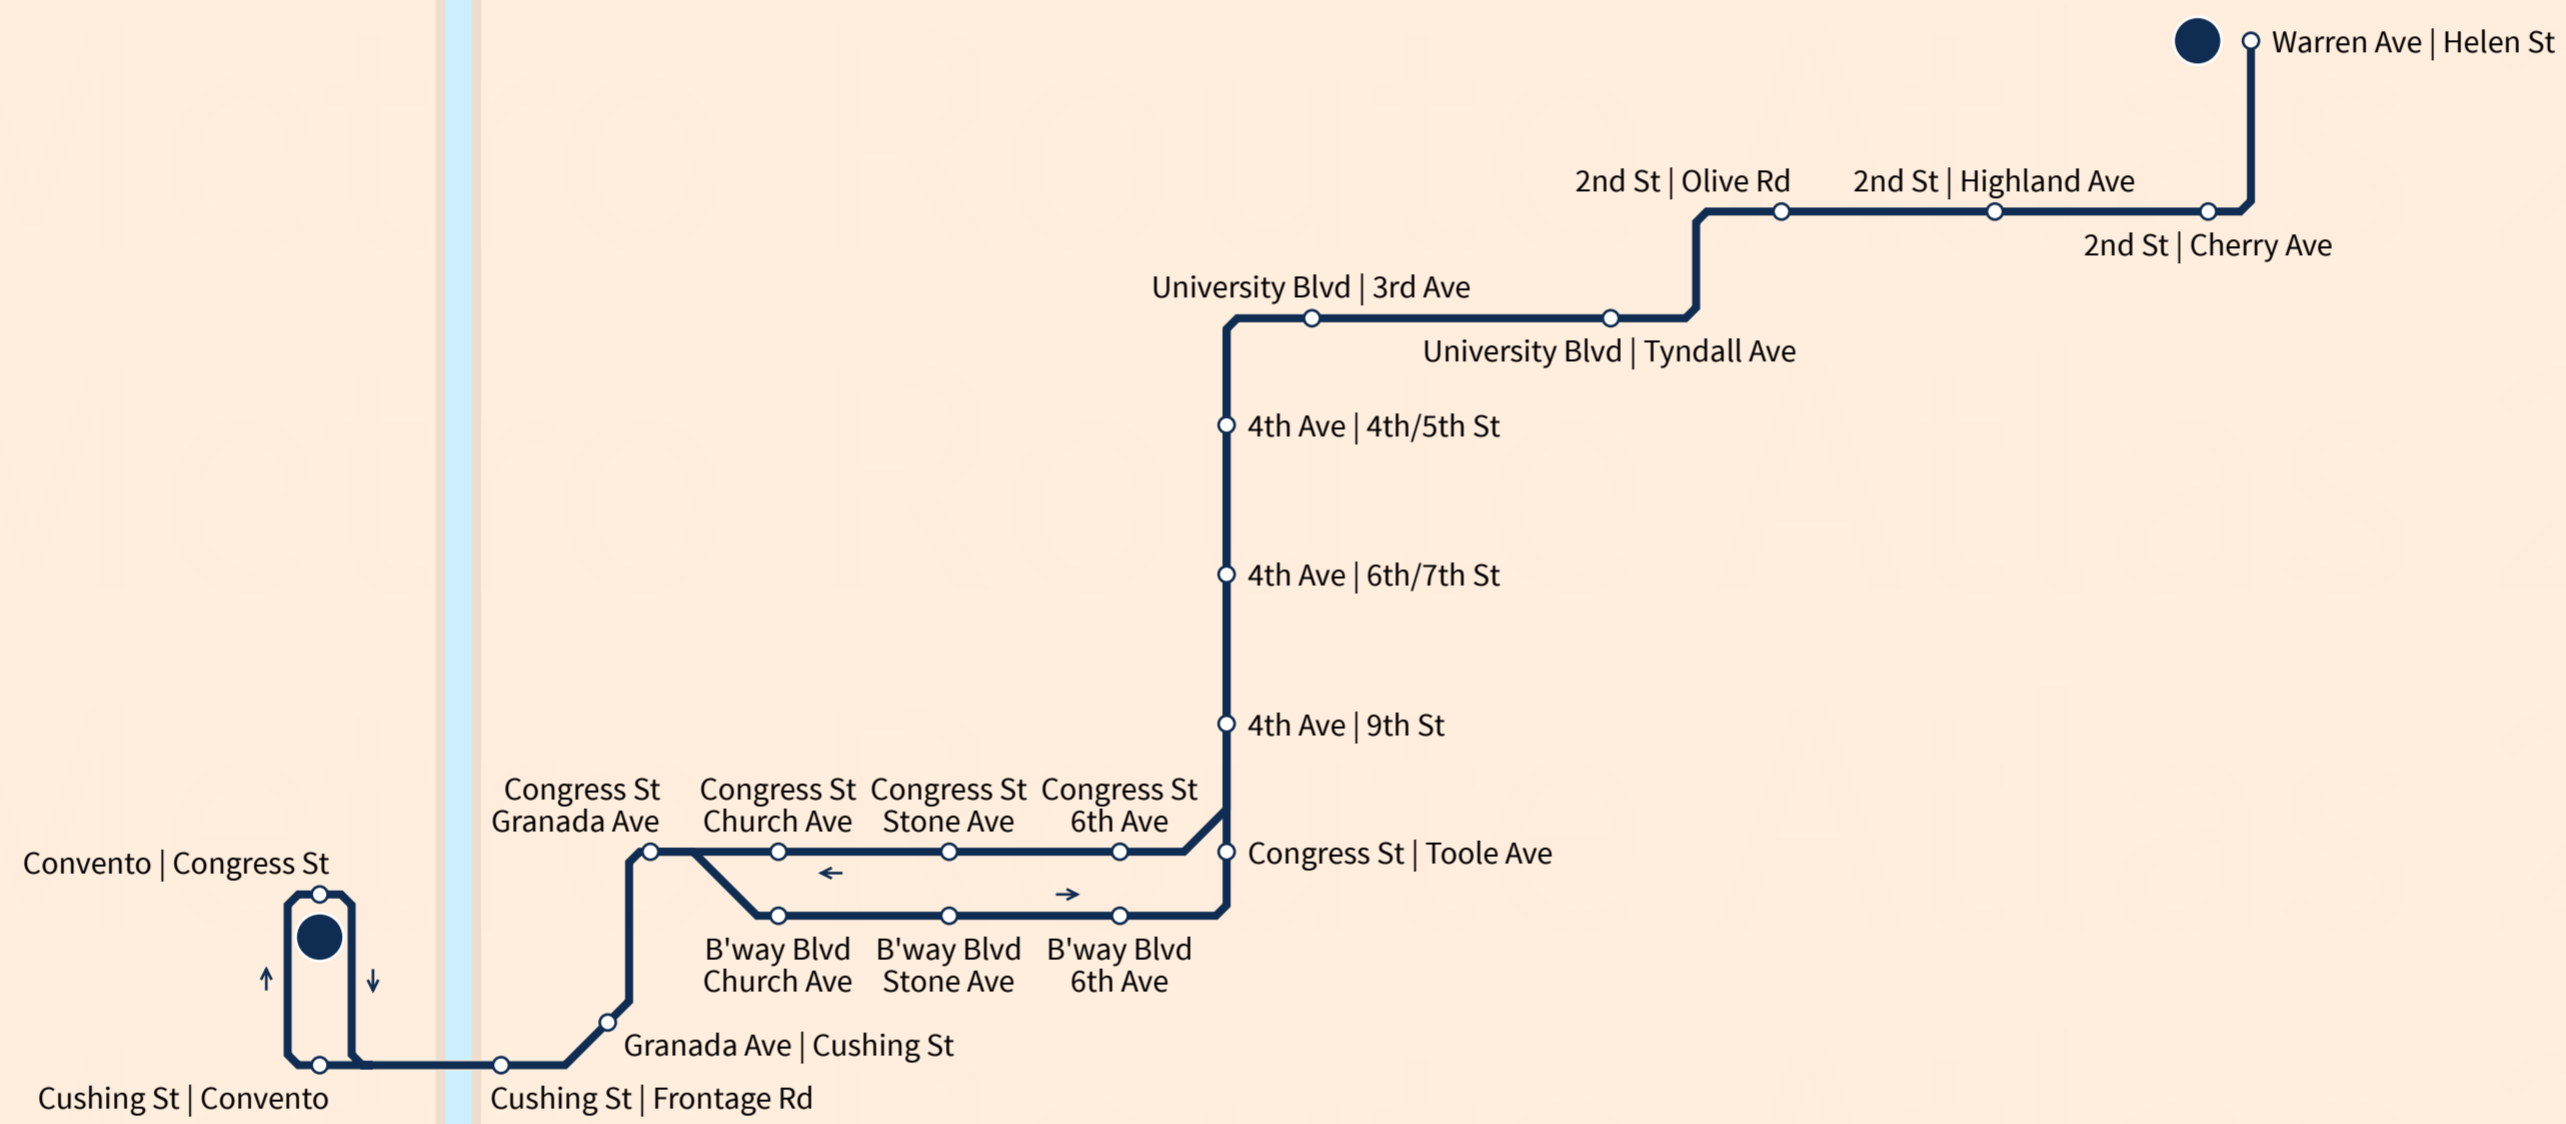

Tucson

USA

Aug 2020

Legend

Sun Link Streetcar

● —○— Sun Link

○ — Station

— Street Stop

—○— Transfer Station

● — Line Terminus

—○— Under Construction