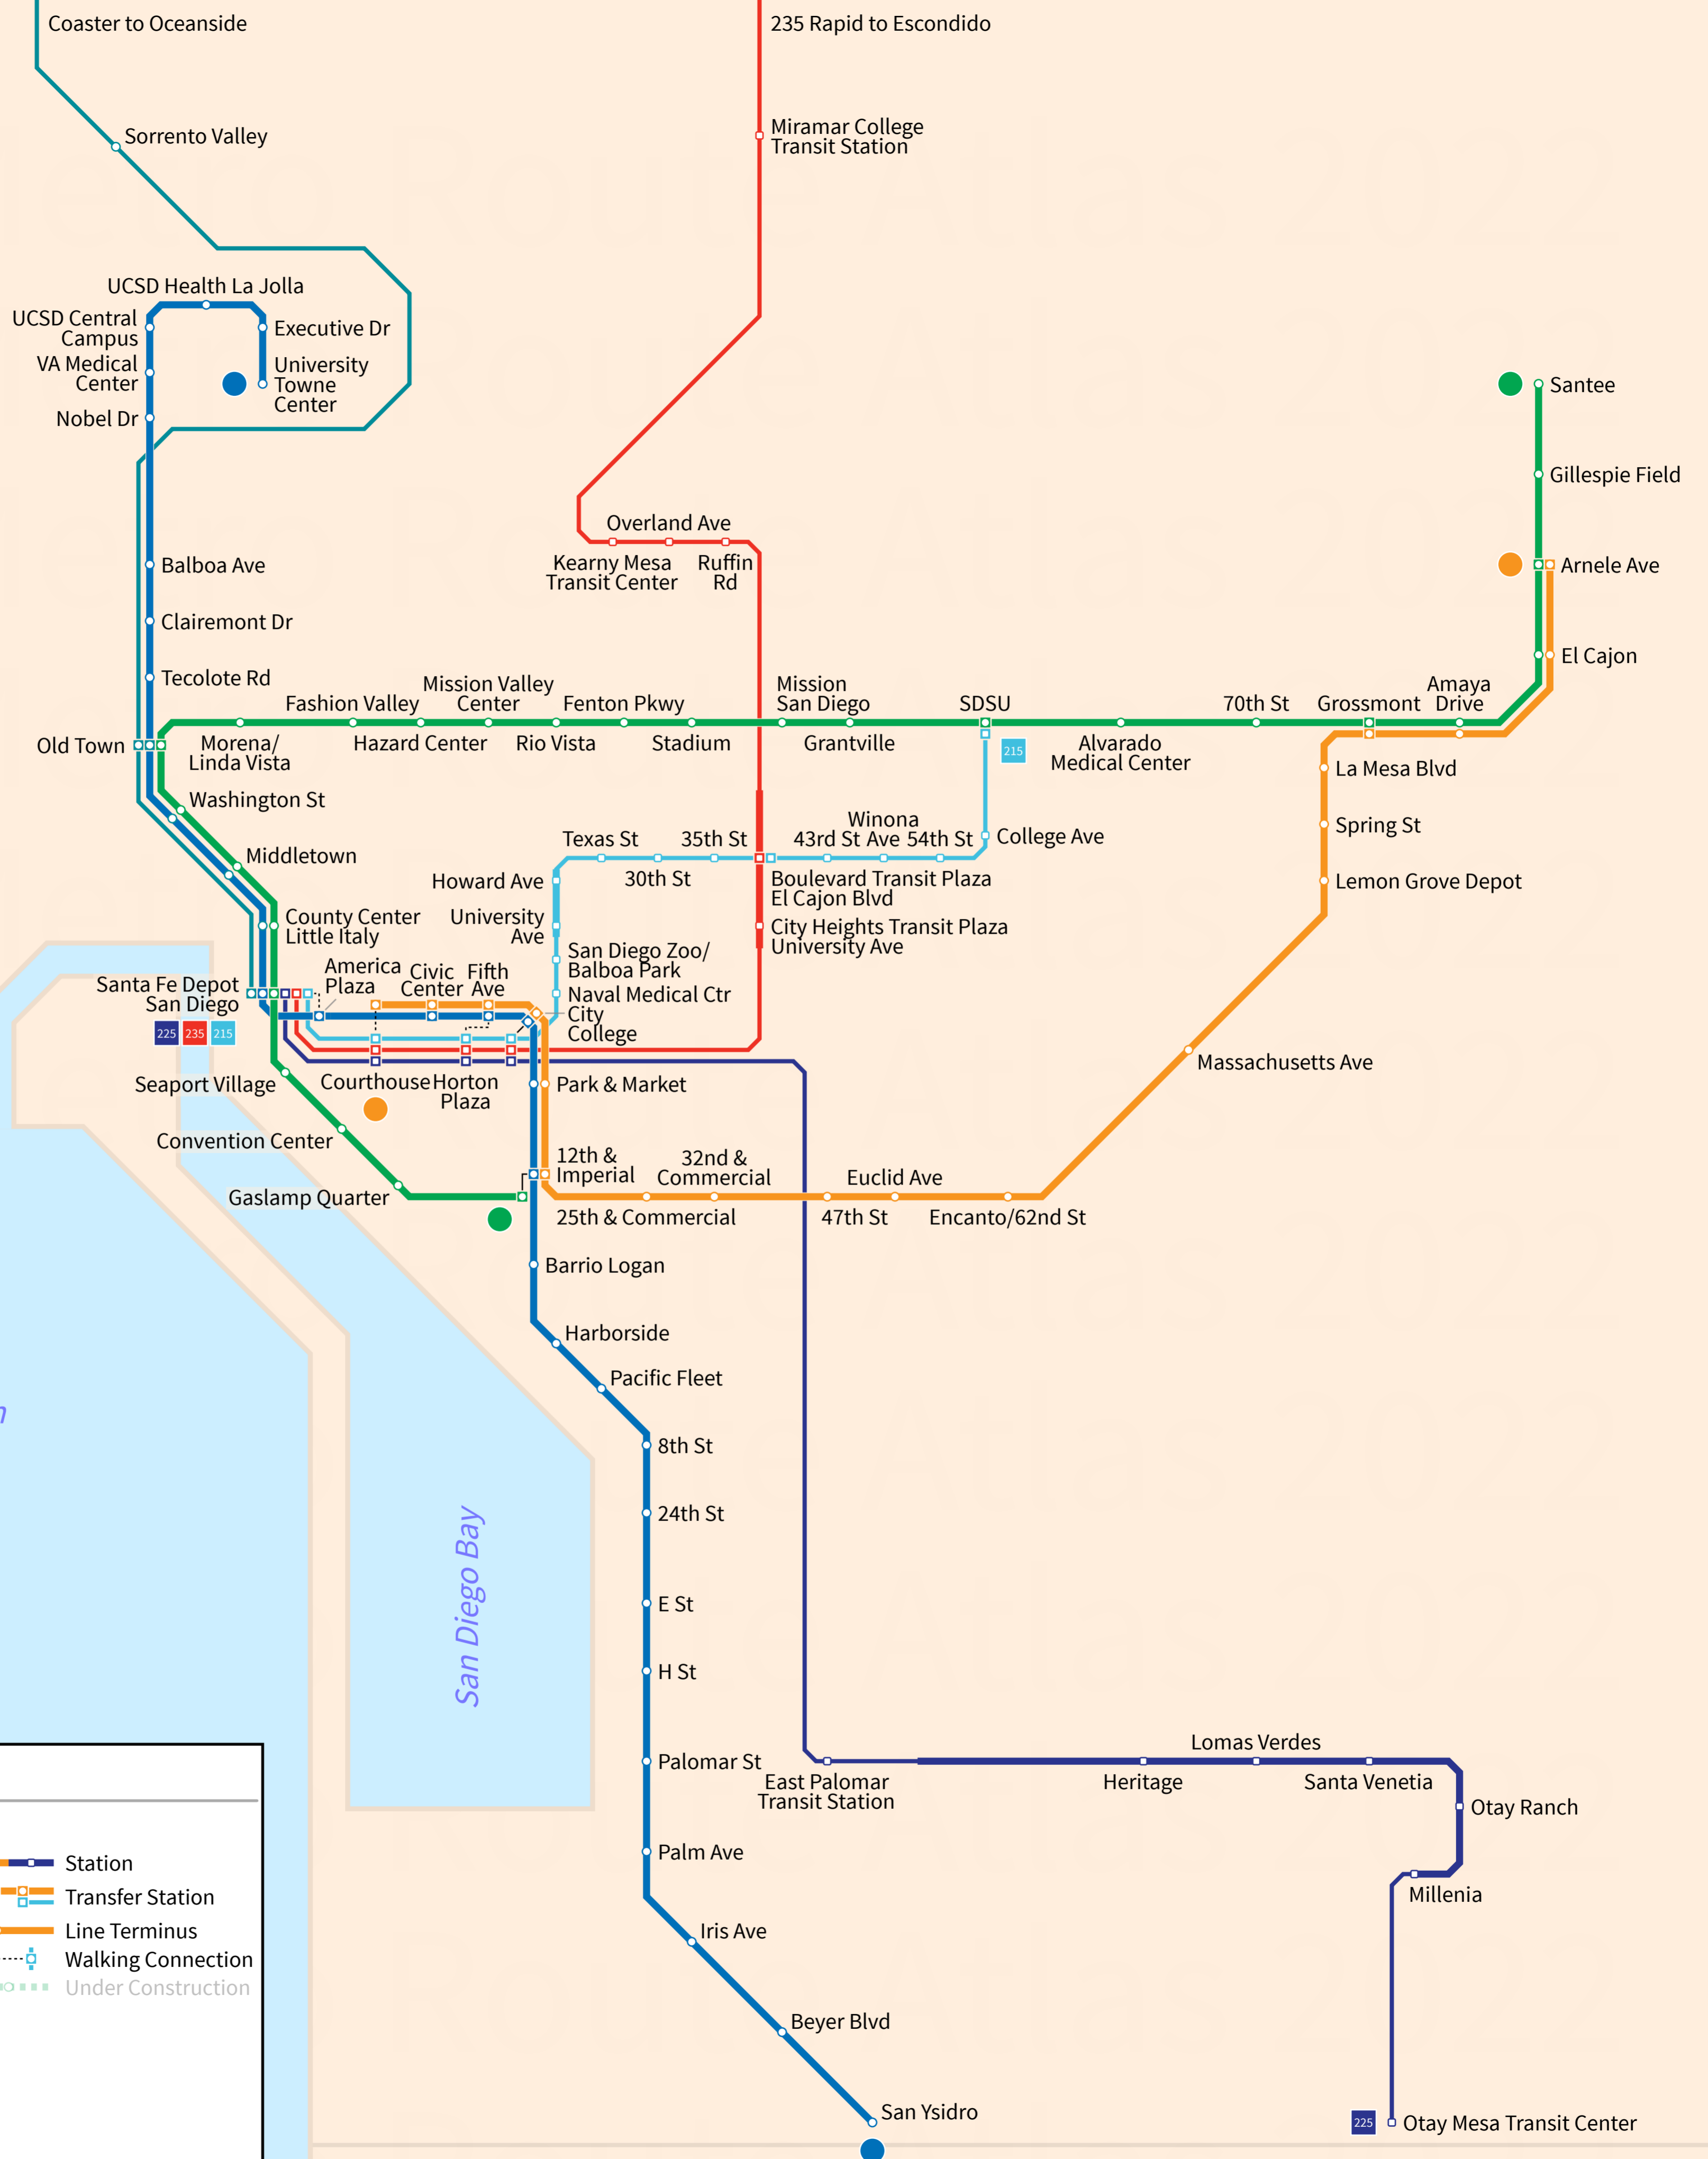

# San Diego

USA

Dec 2022

### Legend

● Blue Line	○ Station
● Orange Line	□ Transfer Station
● Green Line	● Line Terminus
215 Mid-City Rapid	Walking Connection
225 South Bay Rapid	Under Construction
235 I-15 Rapid	
Commuter Rail	
Coaster	

MEXICO