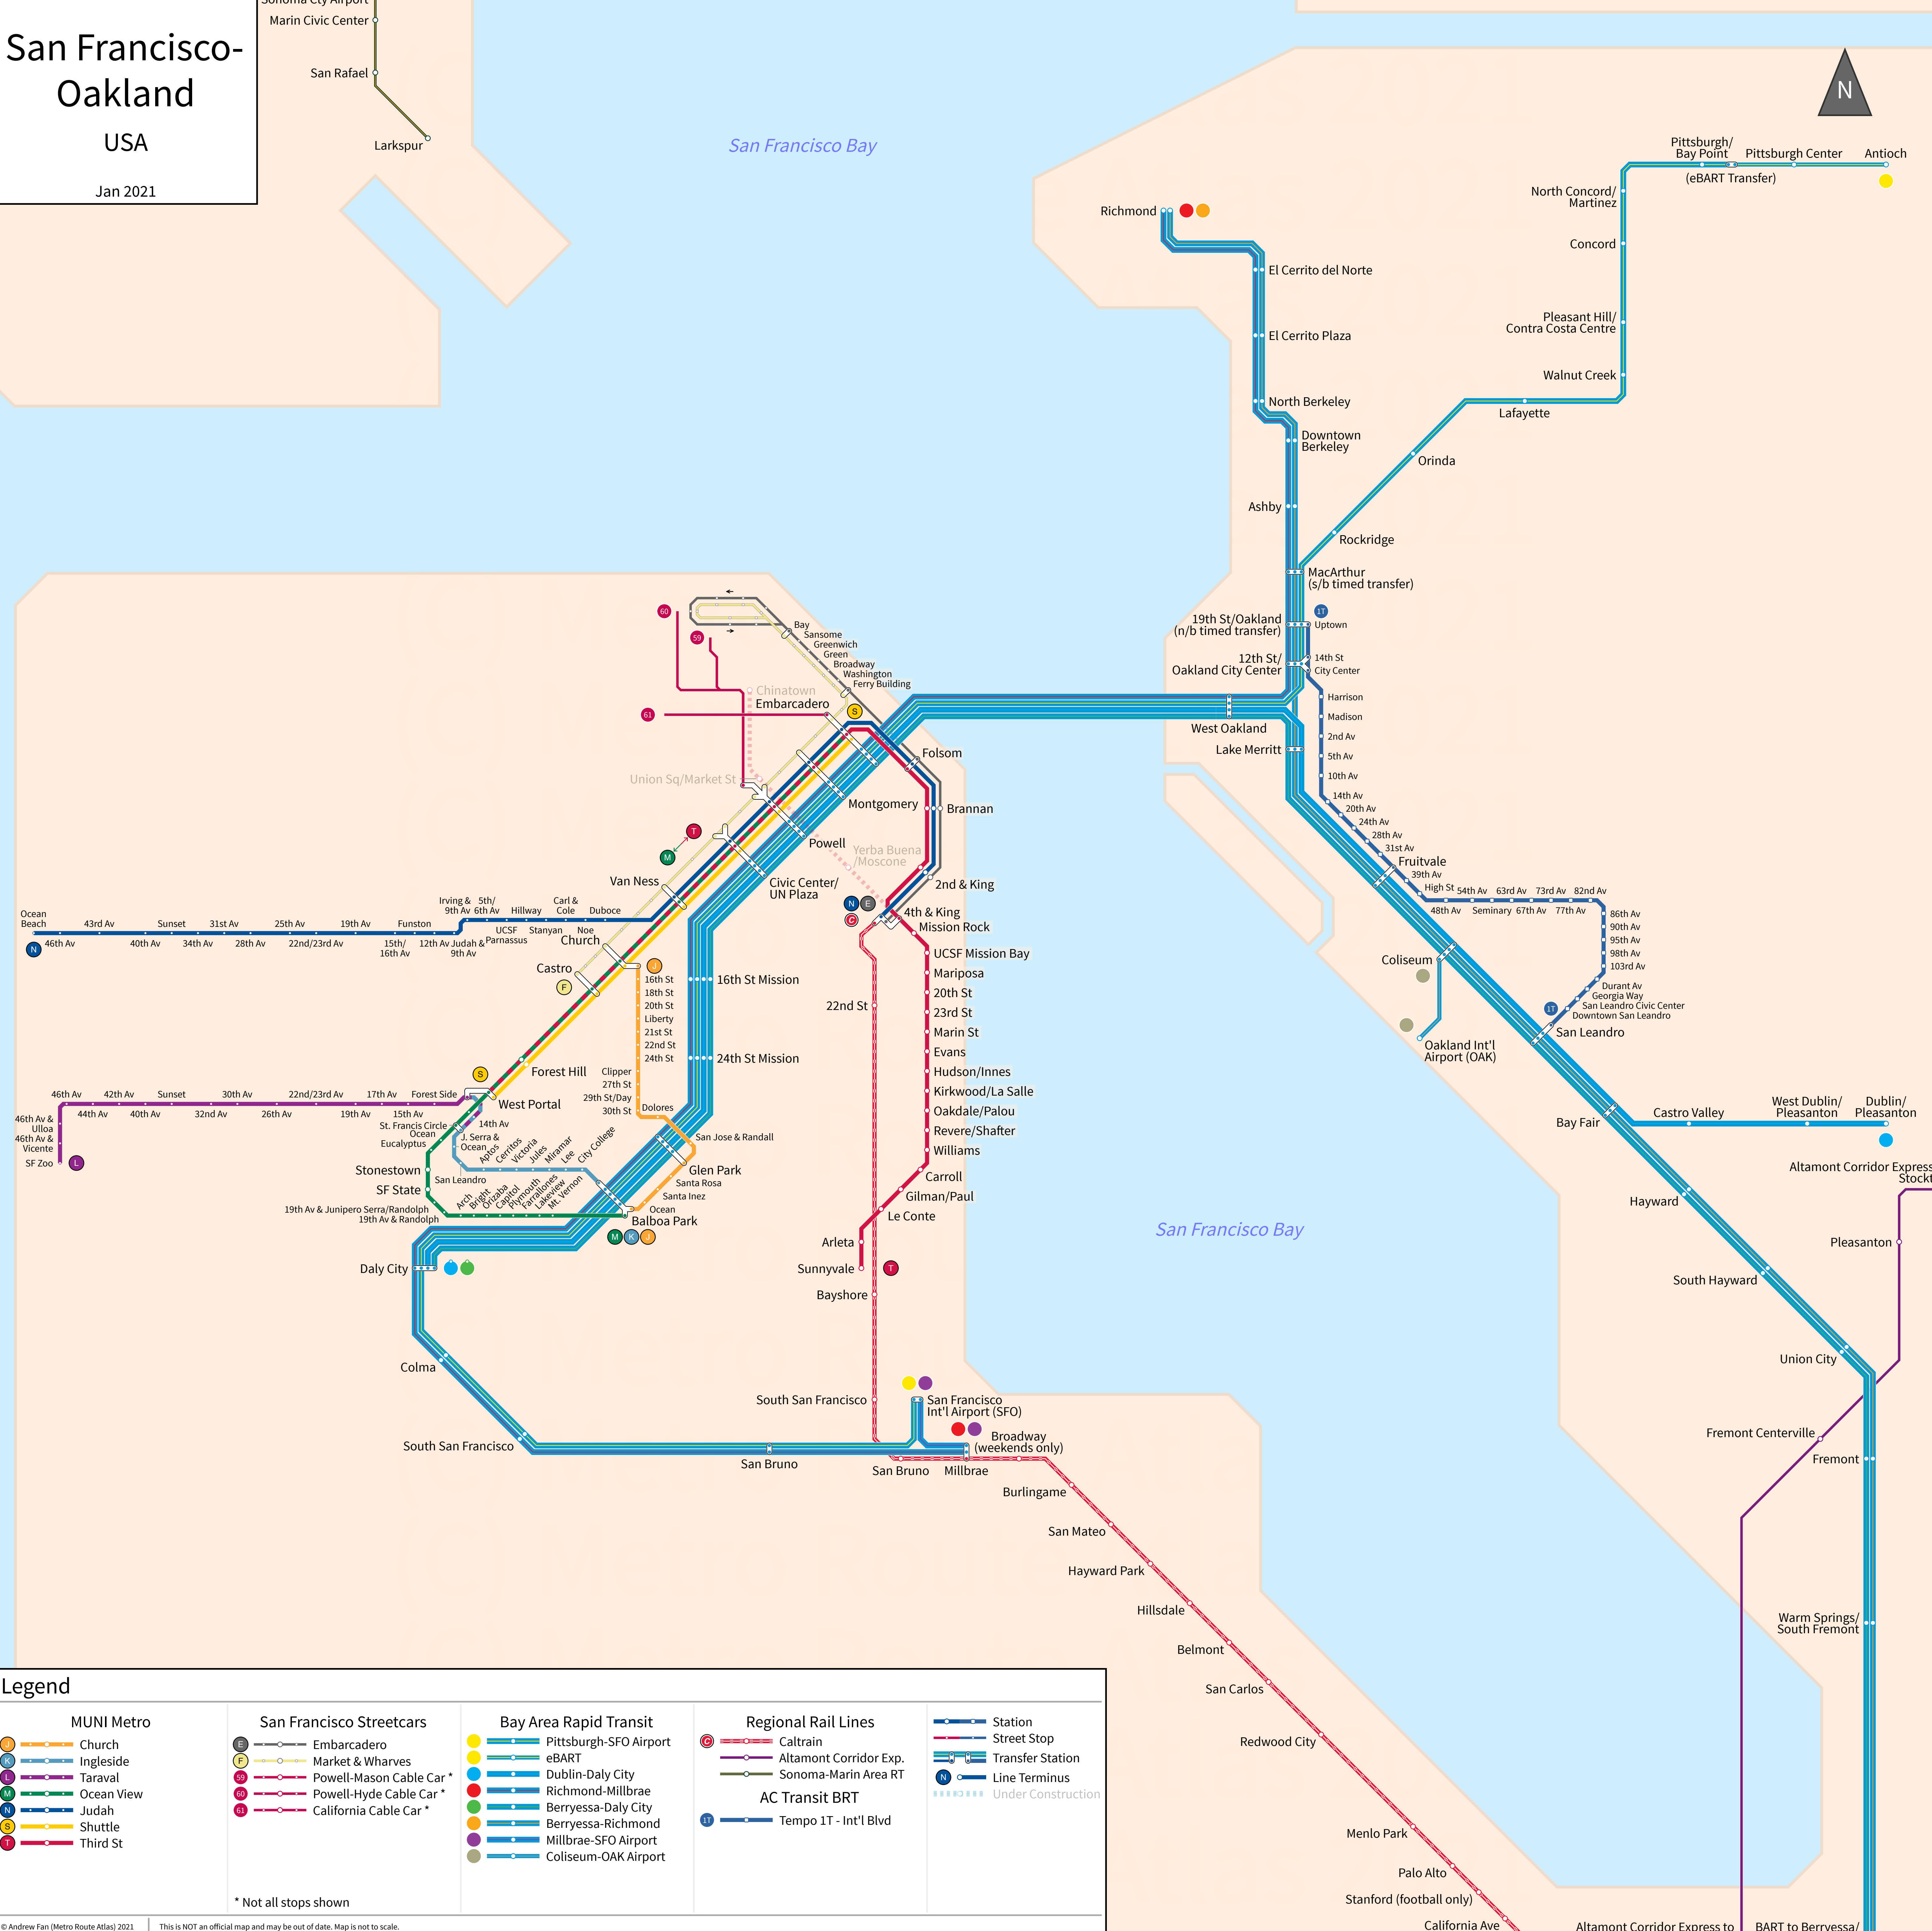

San Francisco-Oakland

USA

Jan 2021

Legend

MUNI Metro Church Ingleside Taraval Ocean View Judah Shuttle Third St	San Francisco Streetcars Embarcadero Market & Wharves Powell-Mason Cable Car * Powell-Hyde Cable Car * California Cable Car *	Bay Area Rapid Transit Pittsburgh-SFO Airport eBART Dublin-Daly City Richmond-Millbrae Berryessa-Daly City Berryessa-Richmond Millbrae-SFO Airport Coliseum-OAK Airport	Regional Rail Lines Caltrain Altamont Corridor Exp. Sonoma-Marin Area RT AC Transit BRT Tempo 1T - Int'l Blvd	Station Street Stop Transfer Station Line Terminus Under Construction
---	---	--	--	---

* Not all stops shown

© Andrew Fan (Metro Route Atlas) 2021 | This is NOT an official map and may be out of date. Map is not to scale.

California Ave
Caltrain to San José Diridon and Gilroy

Altamont Corridor Express to
San José Diridon

BART to Berryessa/
North San José