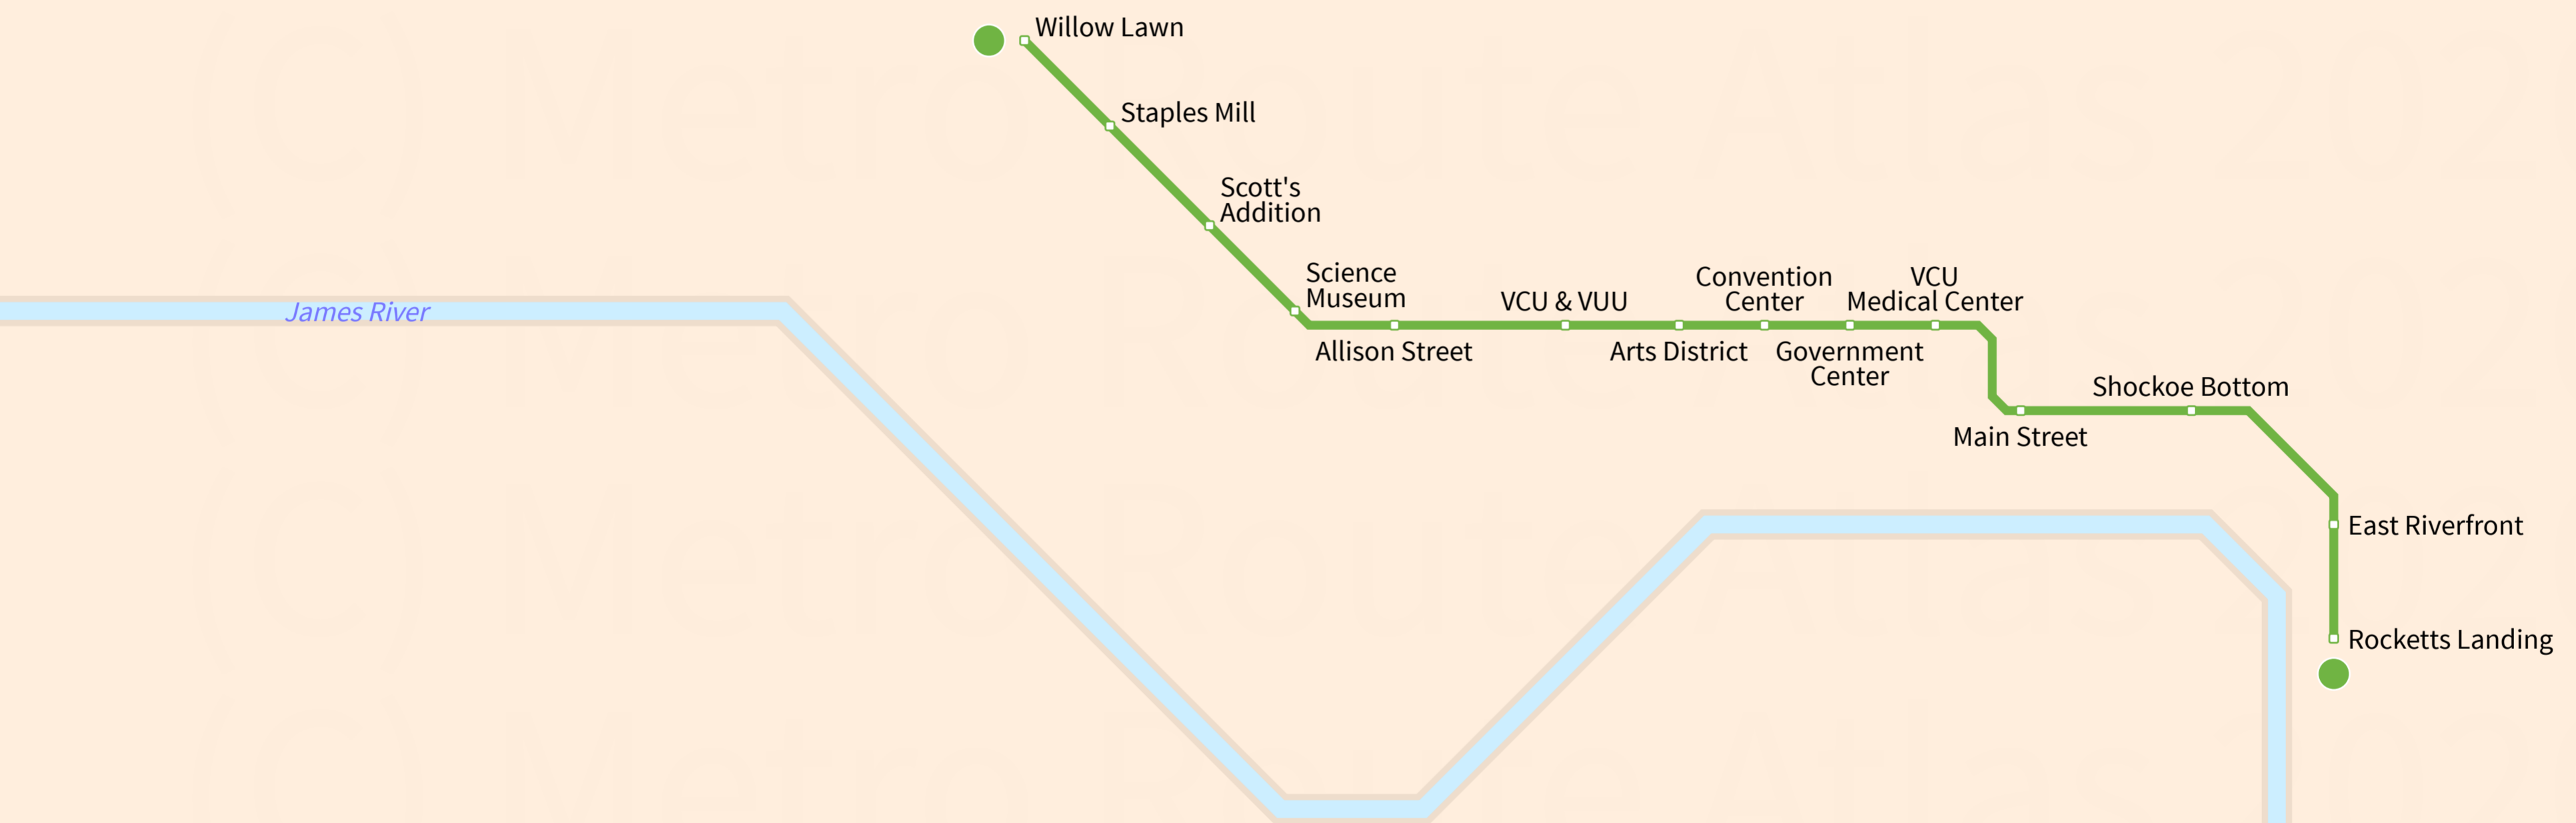

Richmond

USA

Jan 2020

Legend

GRTC Pulse

 The Pulse (Broad-Main)

 Station

 Street Stop

 Transfer Station

 Line Terminus

 Under Construction