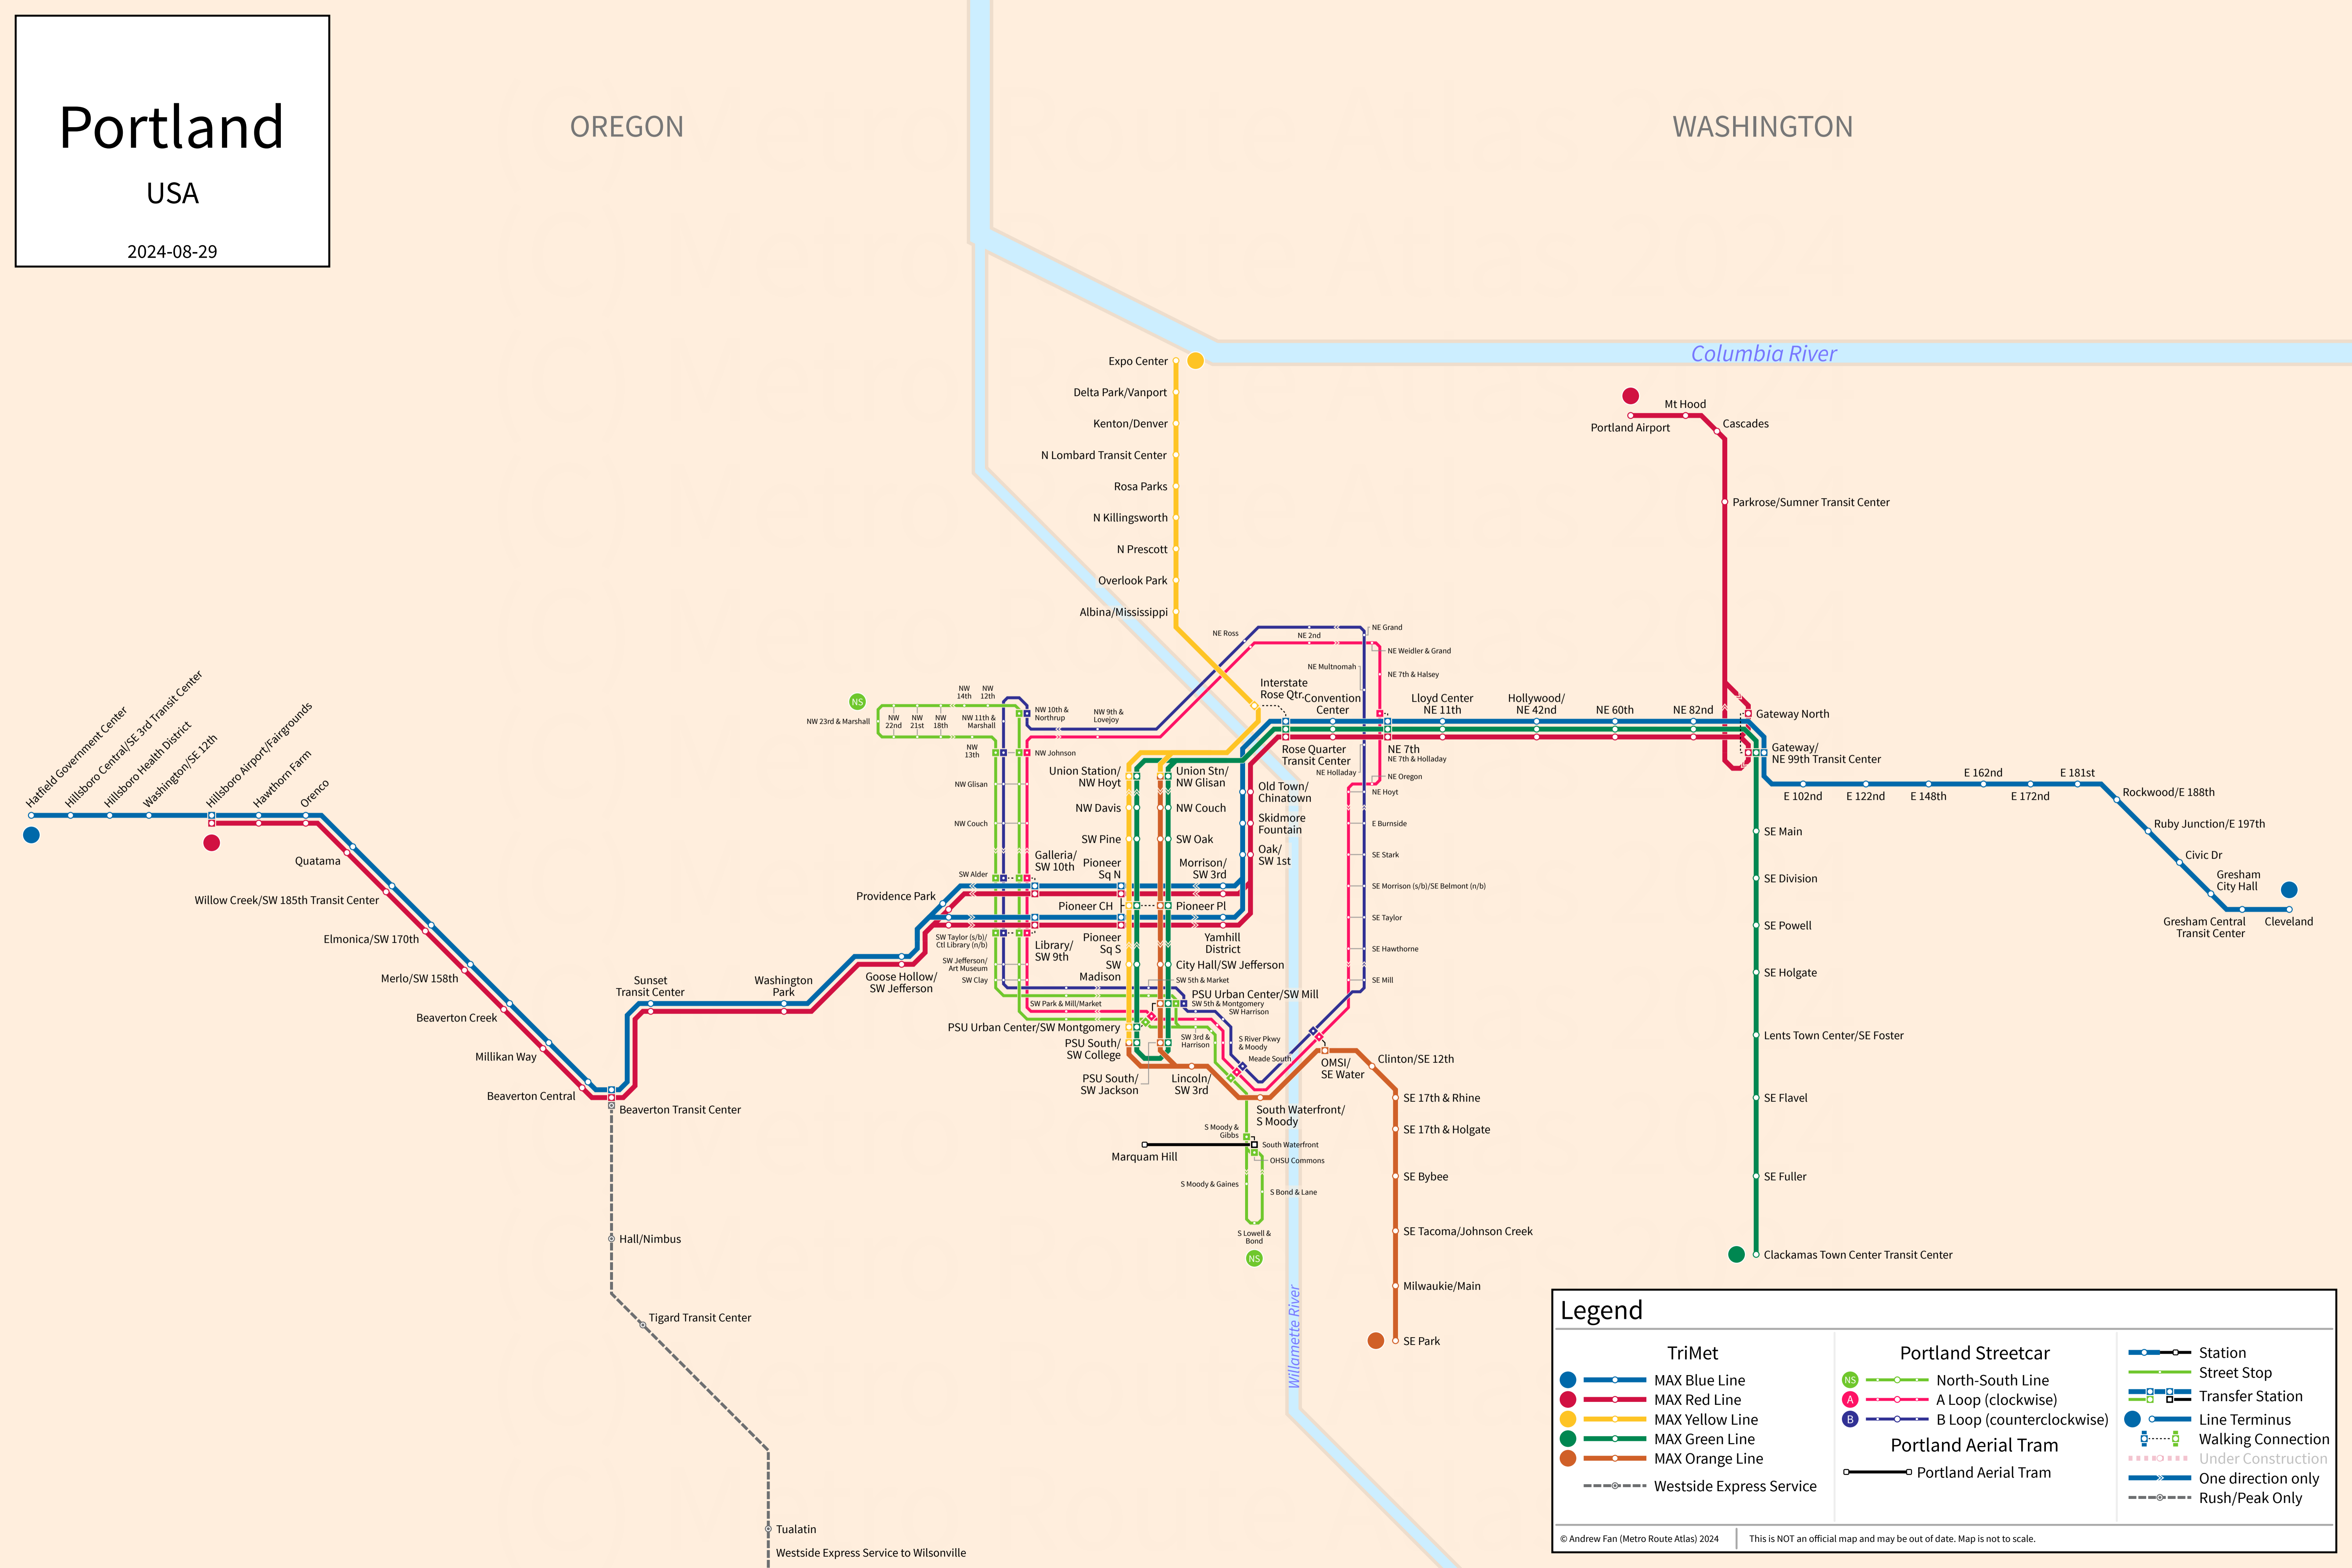

# Portland

USA

2024-08-29

OREGON

WASHINGTON

### TriMet

- MAX Blue Line
- MAX Red Line
- MAX Yellow Line
- MAX Green Line
- MAX Orange Line
- Westside Express Service

### Portland Streetcar

- North-South Line
- A Loop (clockwise)
- B Loop (counterclockwise)

### Portland Aerial Tram

- Portland Aerial Tram

- Station
- Street Stop

- Transfer Station

- Line Terminus

- Walking Connection

- Under Construction

- One direction only