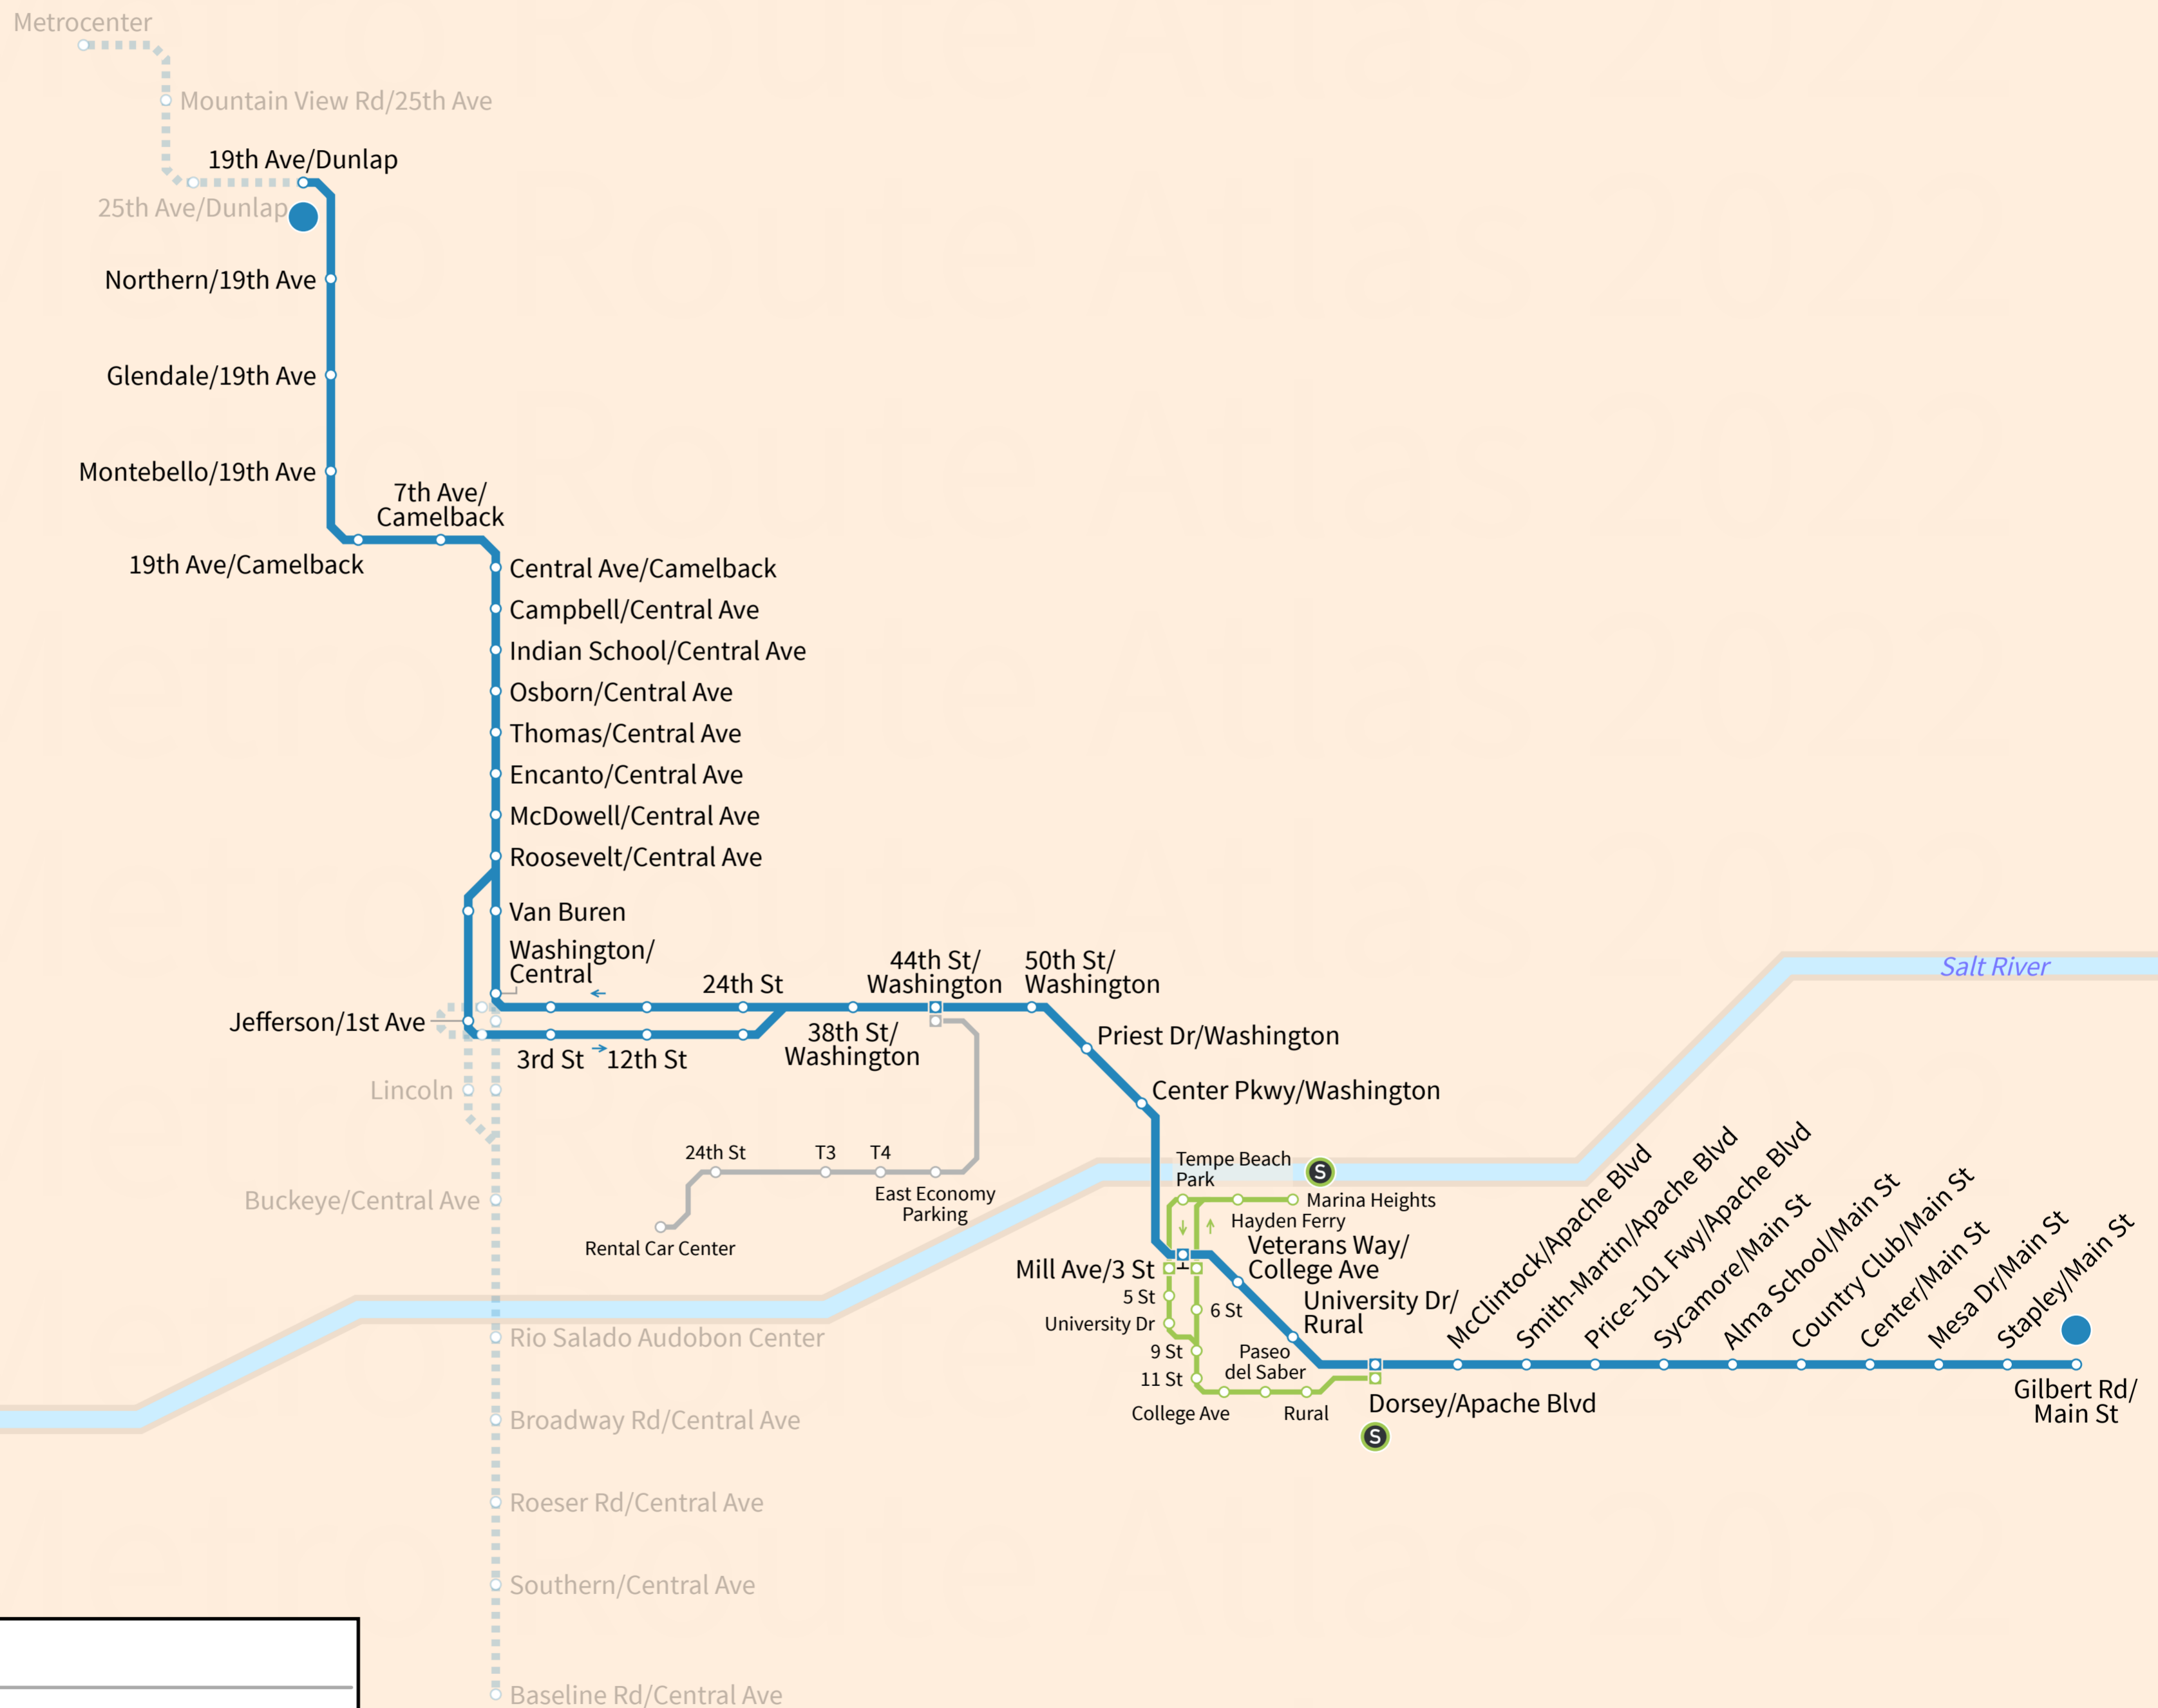

Phoenix

(Valley of the Sun)

USA

Dec 2022

Legend

Valley Metro Rail	Station
Tempe Streetcar	Transfer Station
PHX Sky Train	Line Terminus
	Under Construction
	One direction only