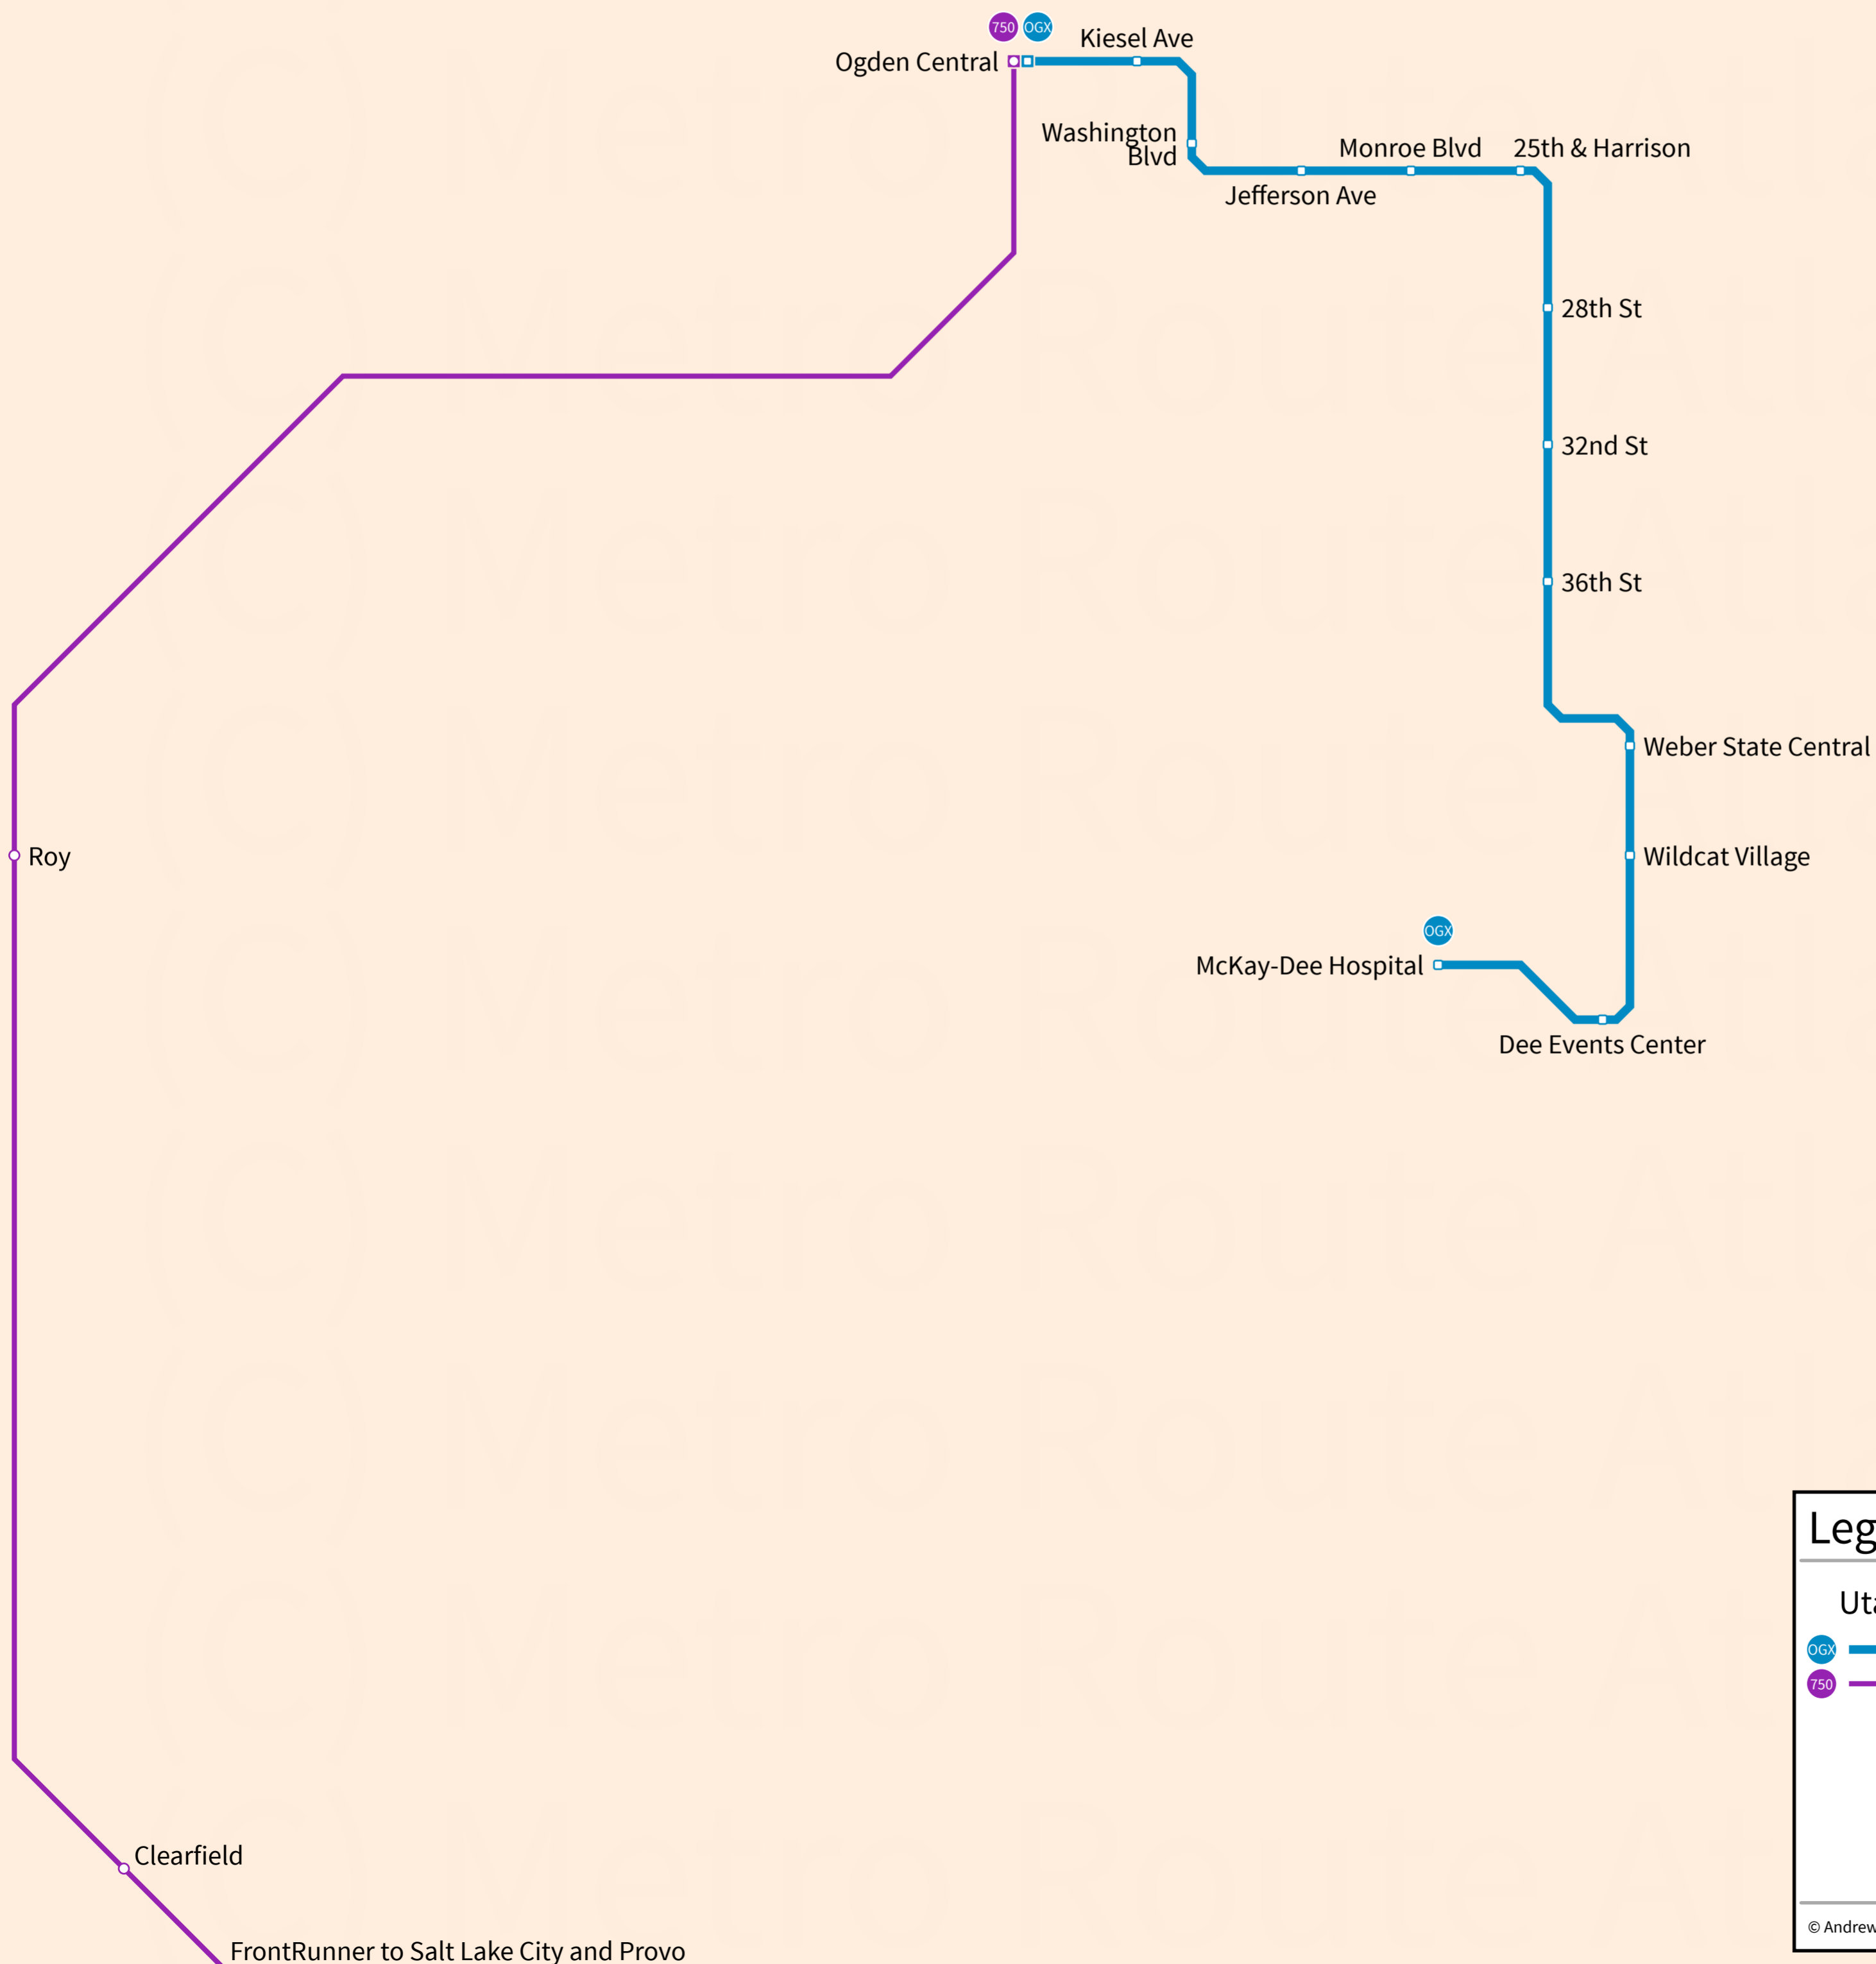

# Ogden

USA

Aug 2023

### Legend

Utah Transit Authority (UTA)

- Ogden Express
- FrontRunner
- Station
- Transfer Station
- Line Terminus

© Andrew Fan (Metro Route Atlas) 2023 | This is NOT an official map and may be out of date. Map is not to scale.