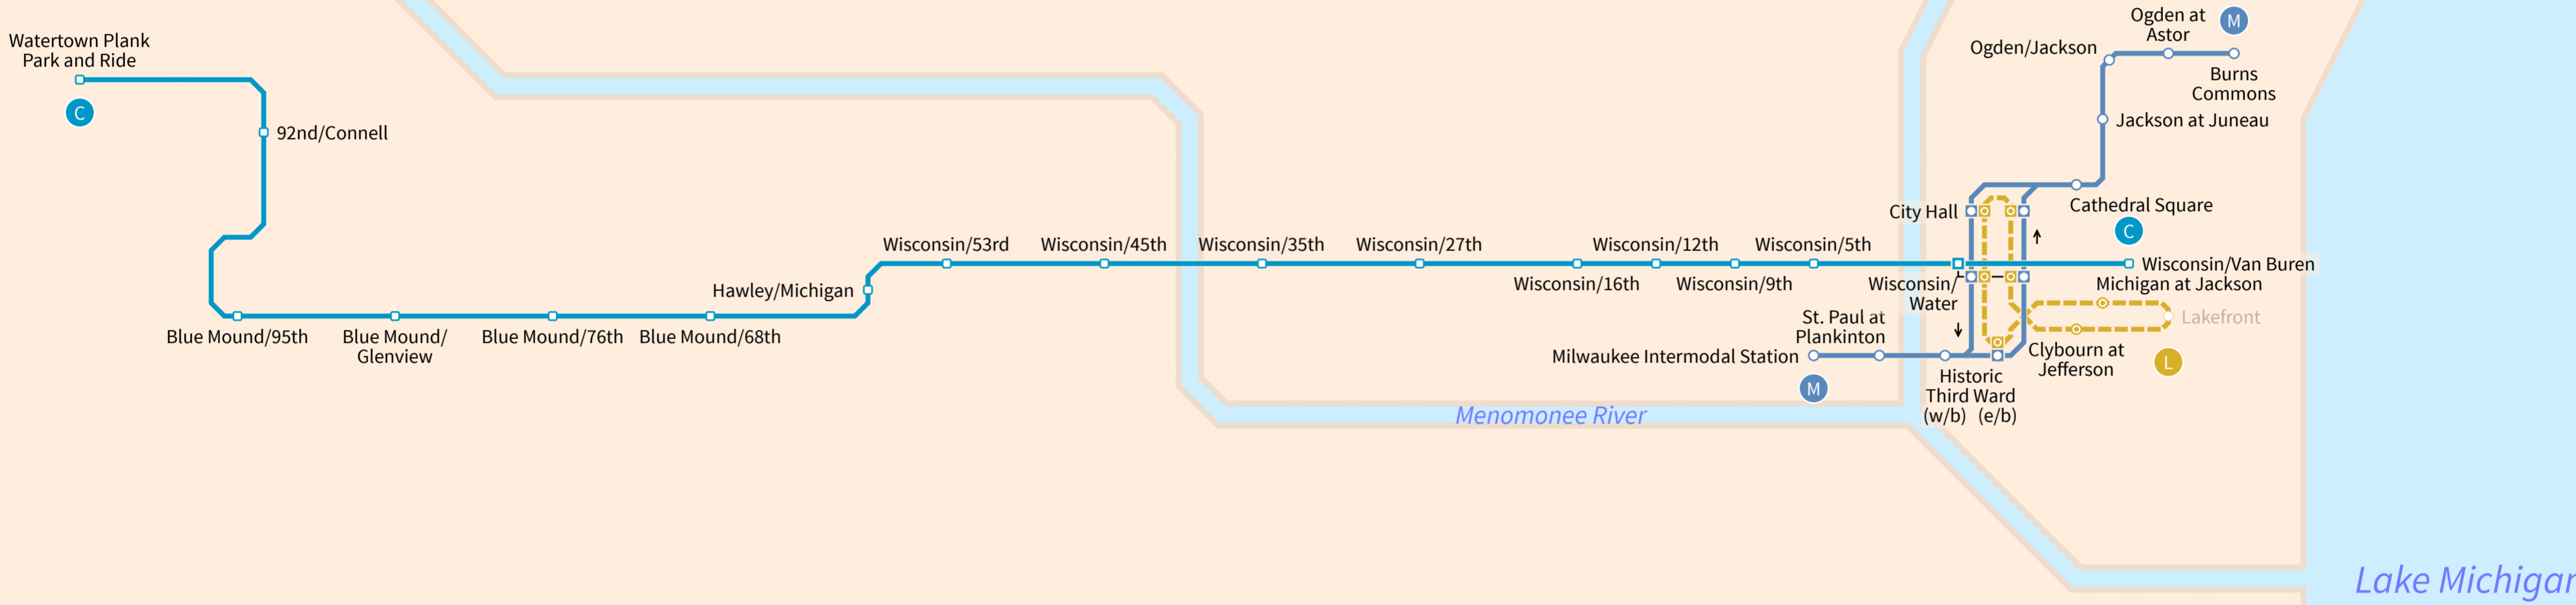

Milwaukee

USA

Nov 2023

Legend

M-Line	Station
L-Line (Sunday only)	Transfer Station
CONNECT BRT	Line Terminus
CONNECT 1 Wisconsin Ave	Under Construction
	One direction only
	Sunday Only Service