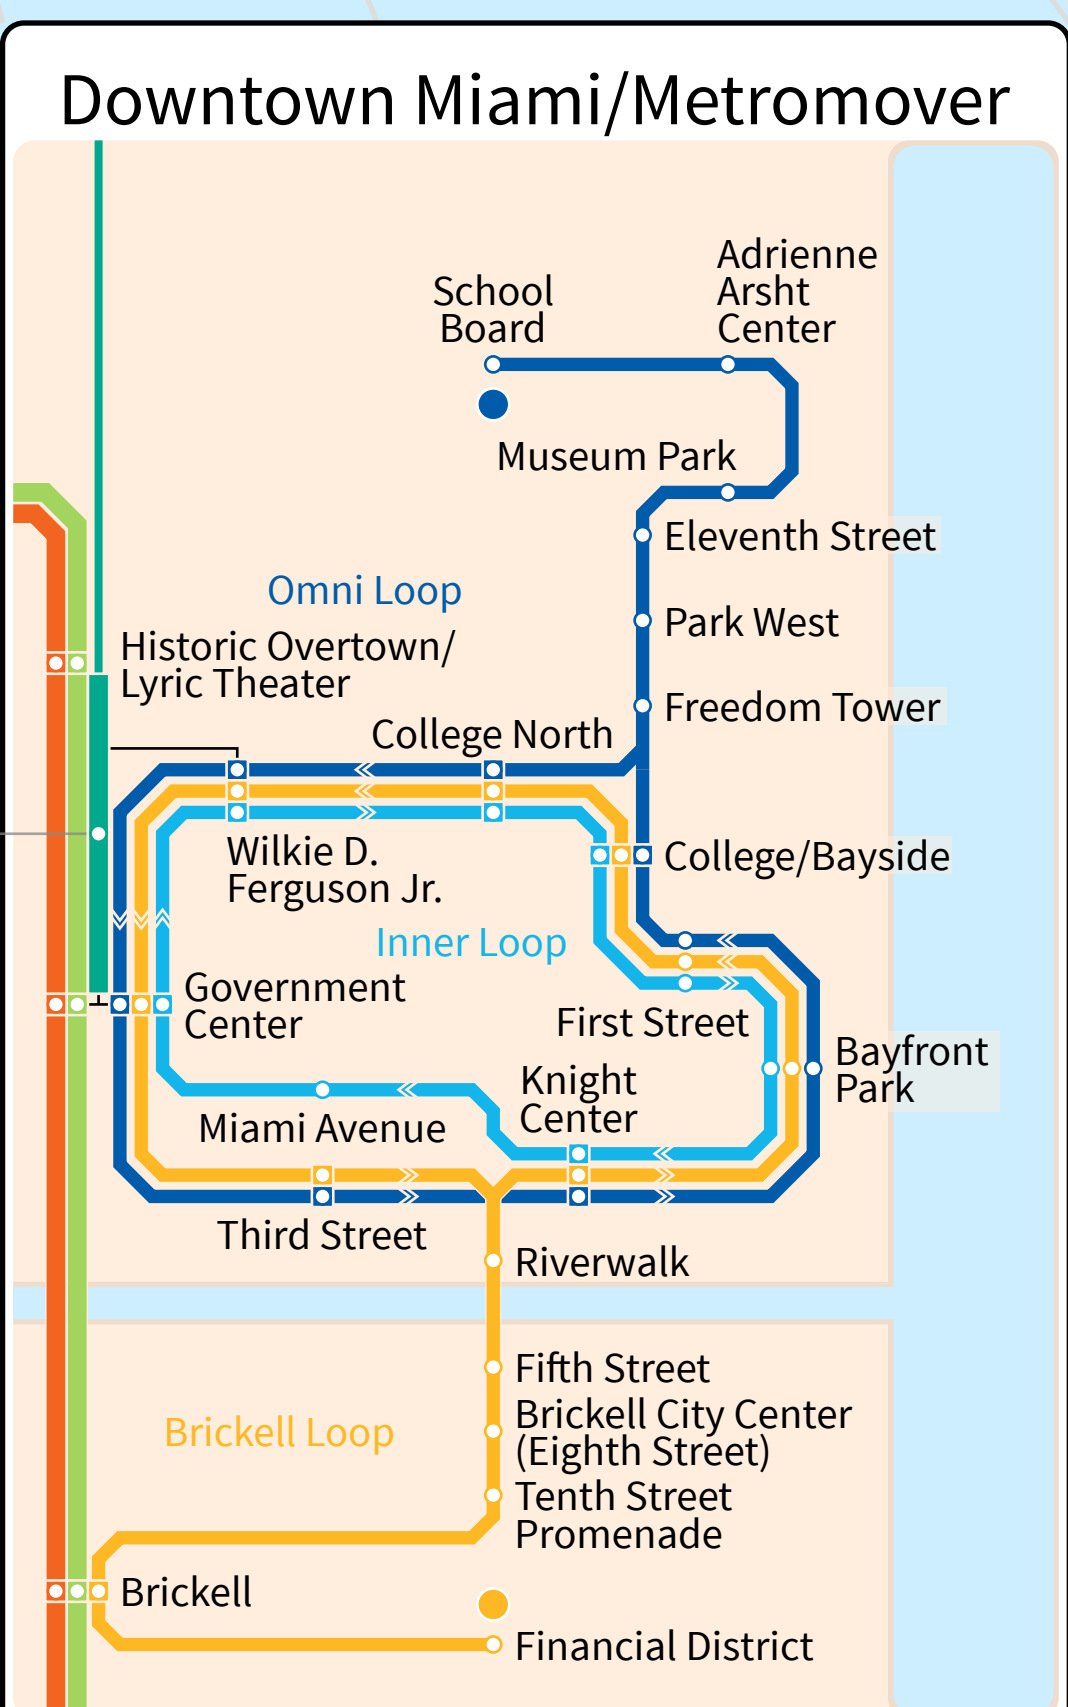

Miami

USA

Jan 2024

Legend

	Green Line		Station
	Orange Line		Street Stop
	Omni Loop		Transfer Station
	Inner Loop		Line Terminus
	Brickell Loop		Under Construction
	Tri-Rail		One direction only
	MIA Mover		
	South Dade Transitway		

© Andrew Fan (Metro Route Atlas) 2024 | This is NOT an official map and may be out of date. Map is not to scale.