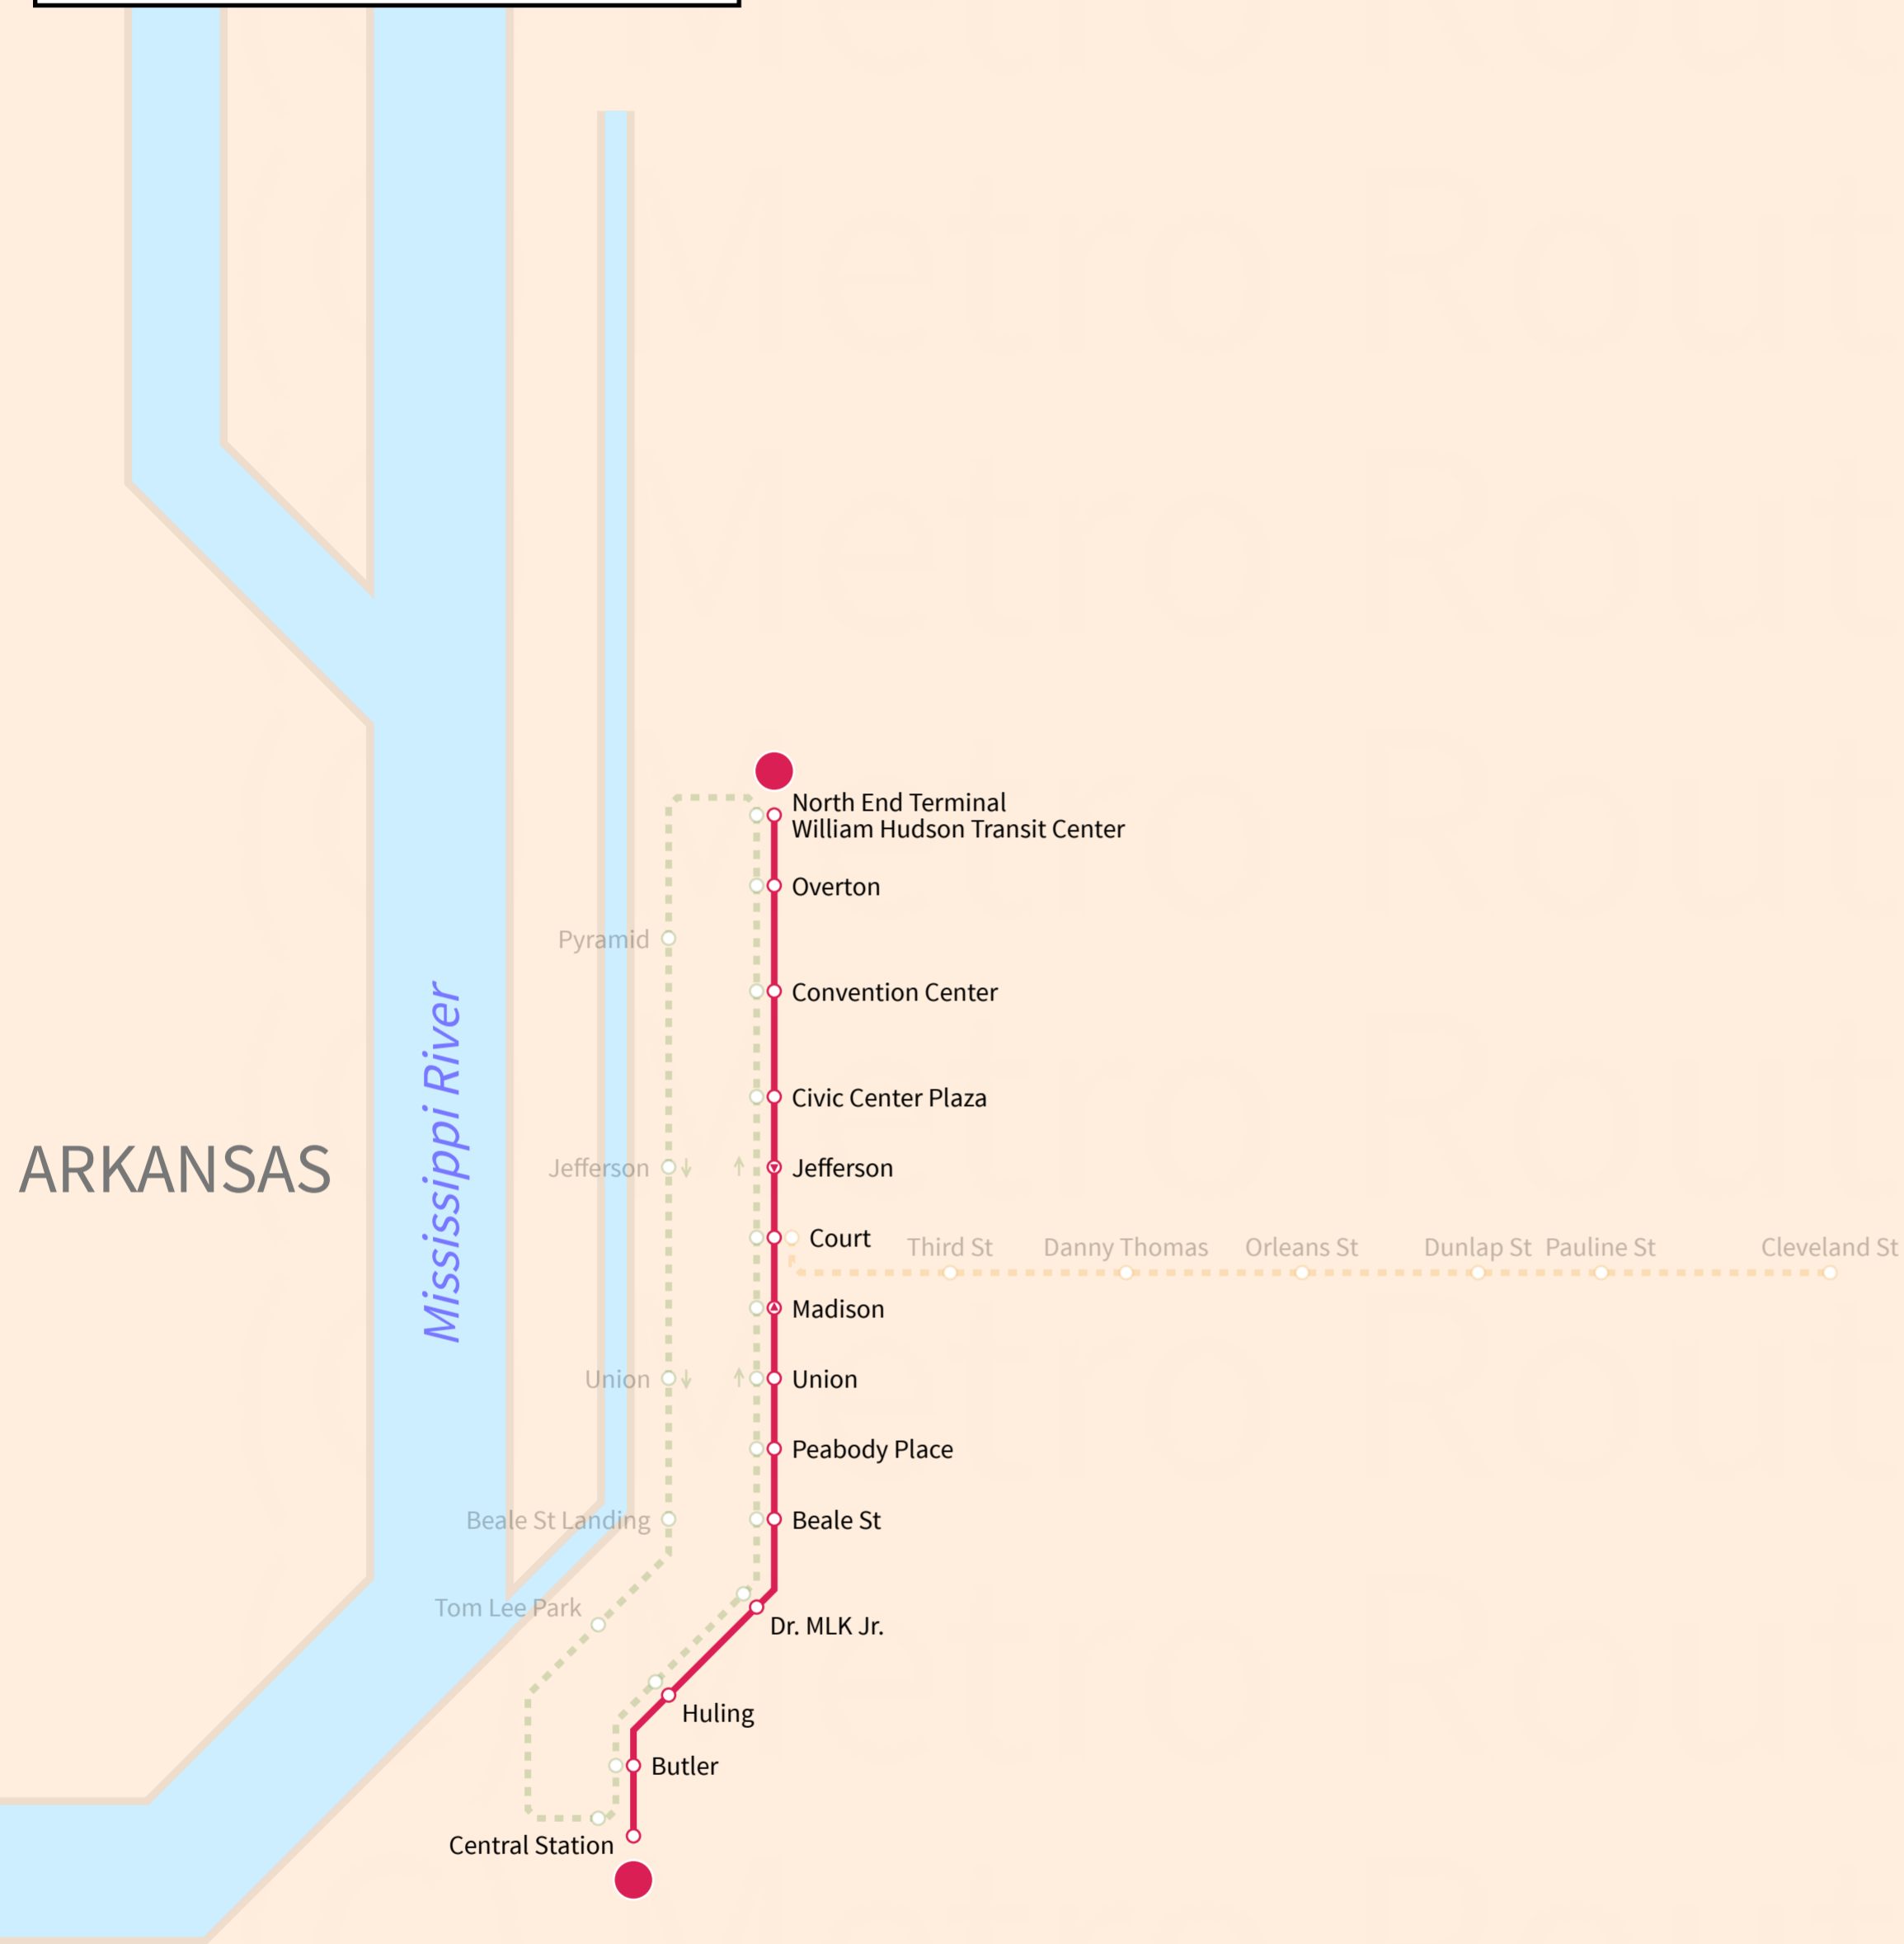

Memphis

USA

Sept 2021

Legend

MATA Trolley

- Main St Line
- Riverfront Loop *
- Madison Ave Line *

- Station
- Transfer Station
- Line Terminus
- Under Construction
- One direction only
- Station served in one direction only

* Service temporarily suspended