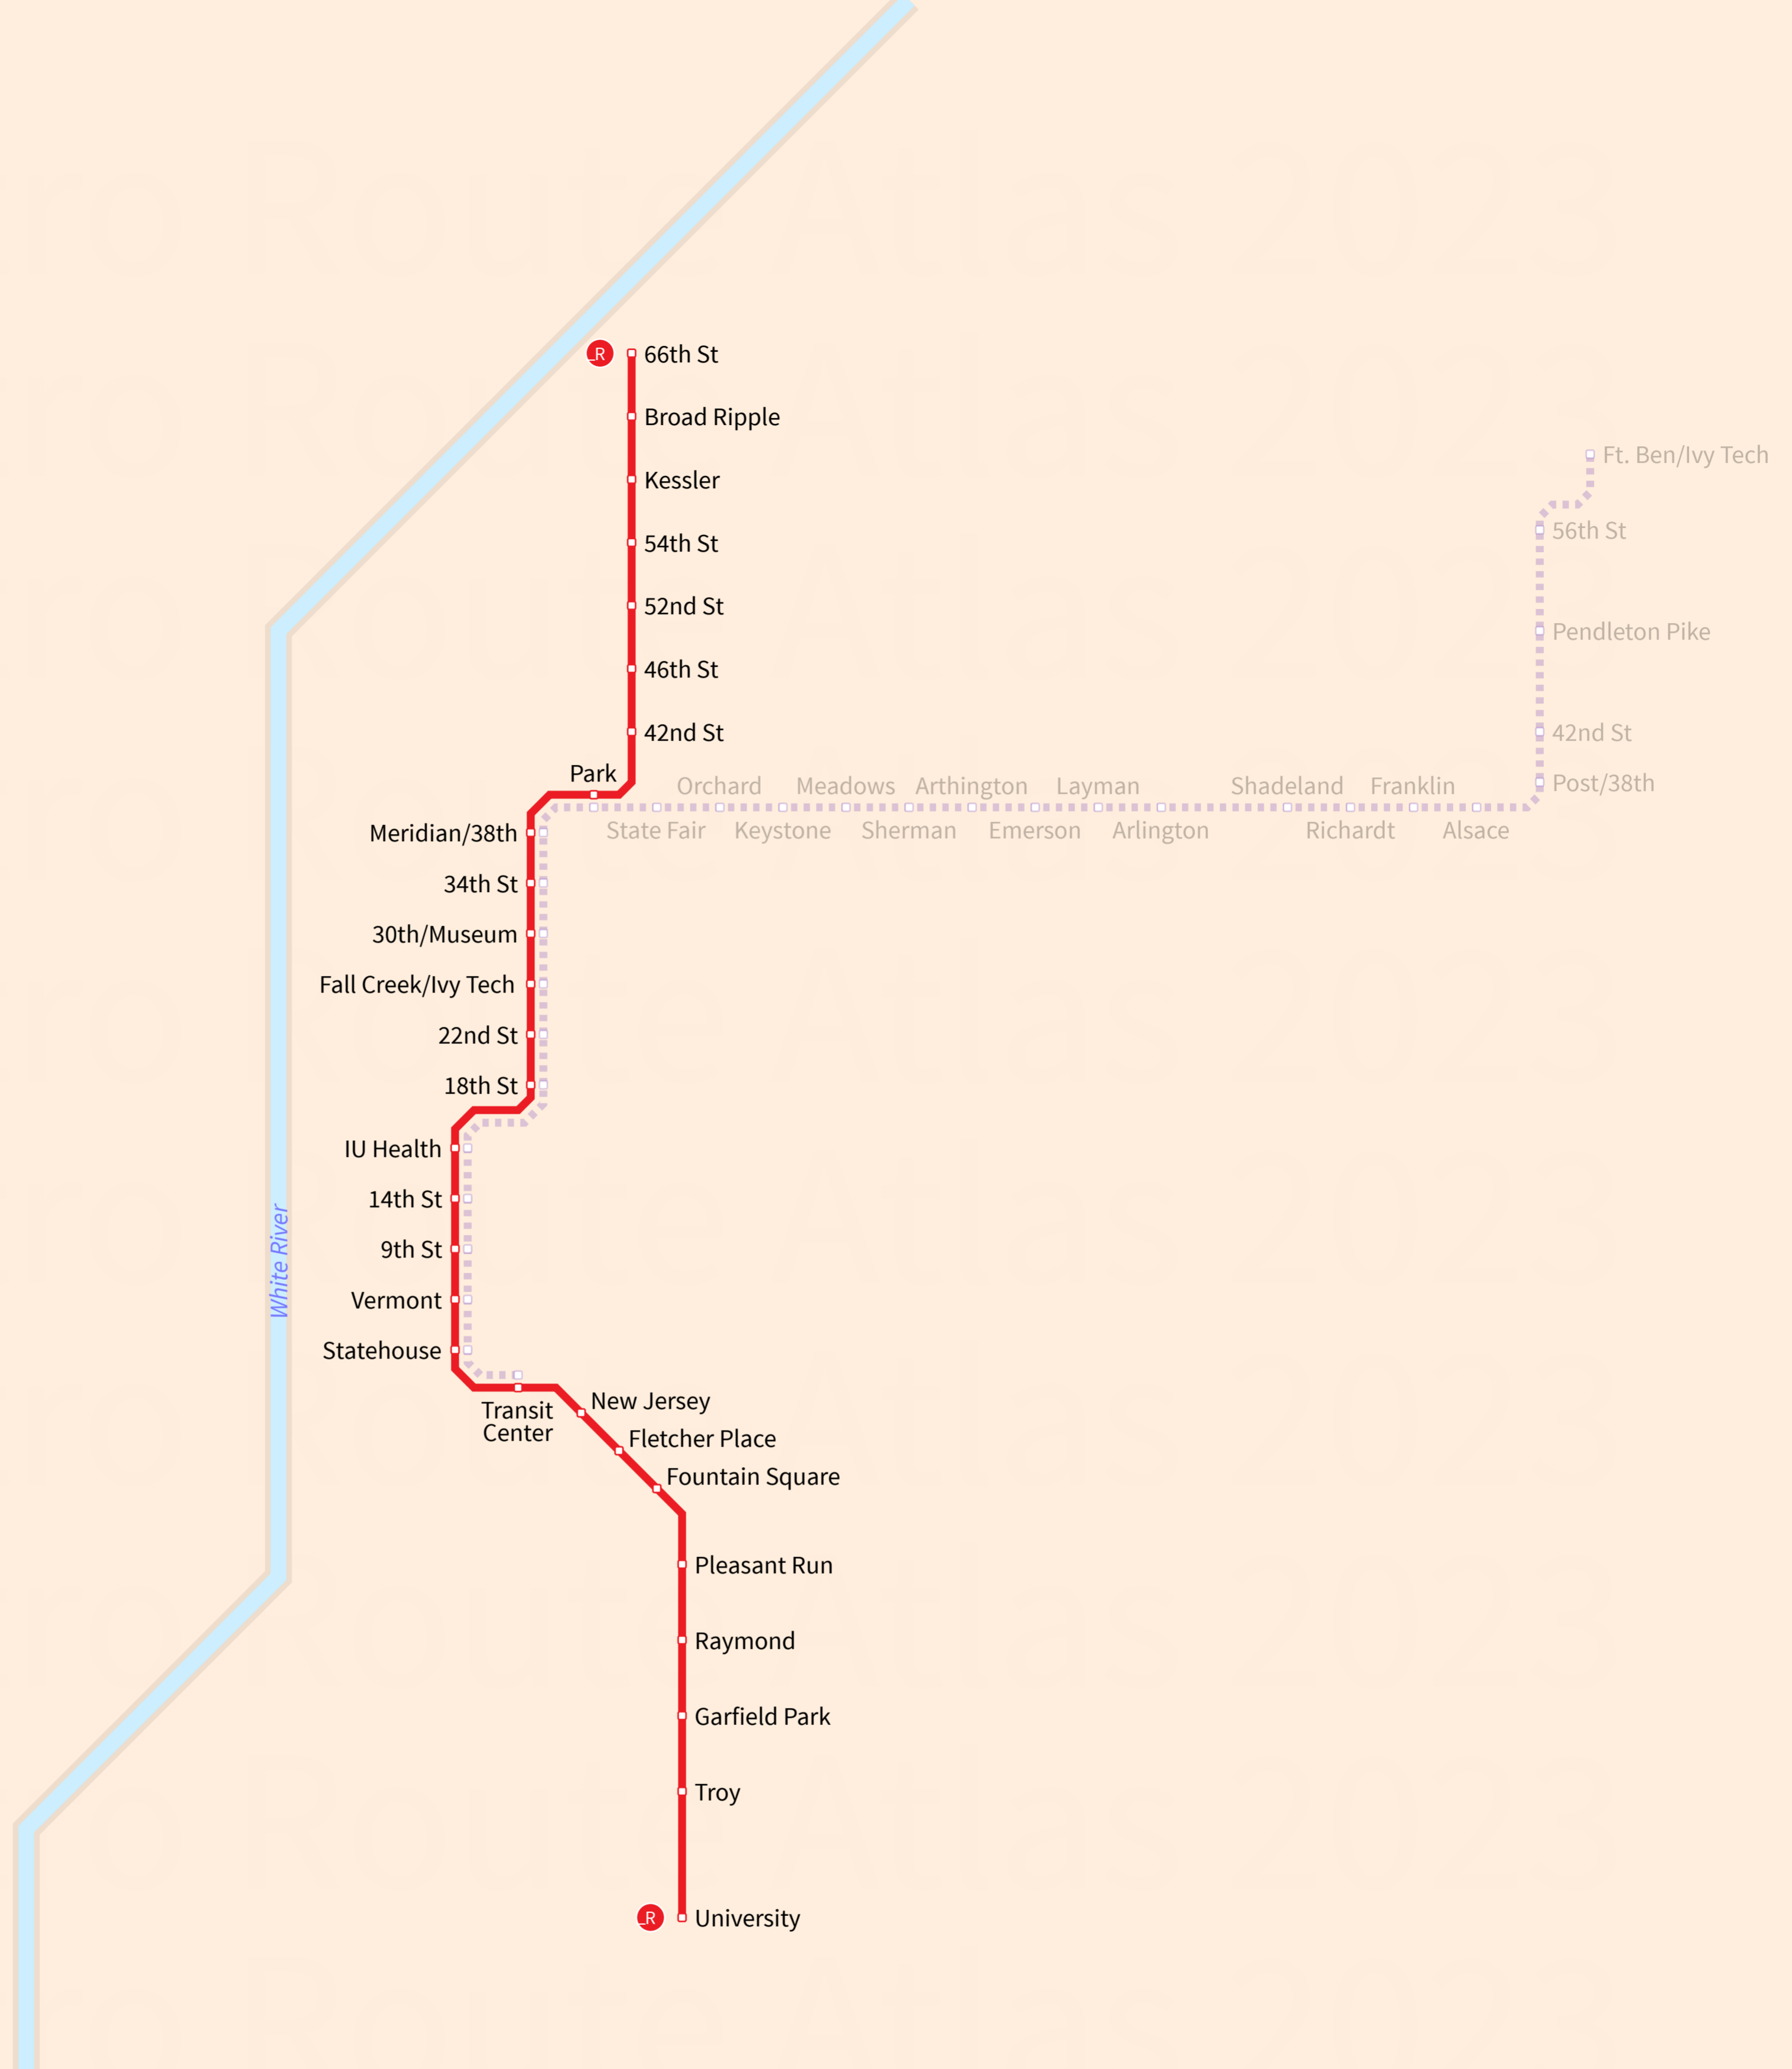

Indianapolis

USA

May 2023

Legend

IndyGo Rapid	Station
Red Line	Transfer Station
Purple Line (u/c)	Line Terminus
	Under Construction

© Andrew Fan (Metro Route Atlas) 2023 | This is NOT an official map and may be out of date. Map is not to scale.