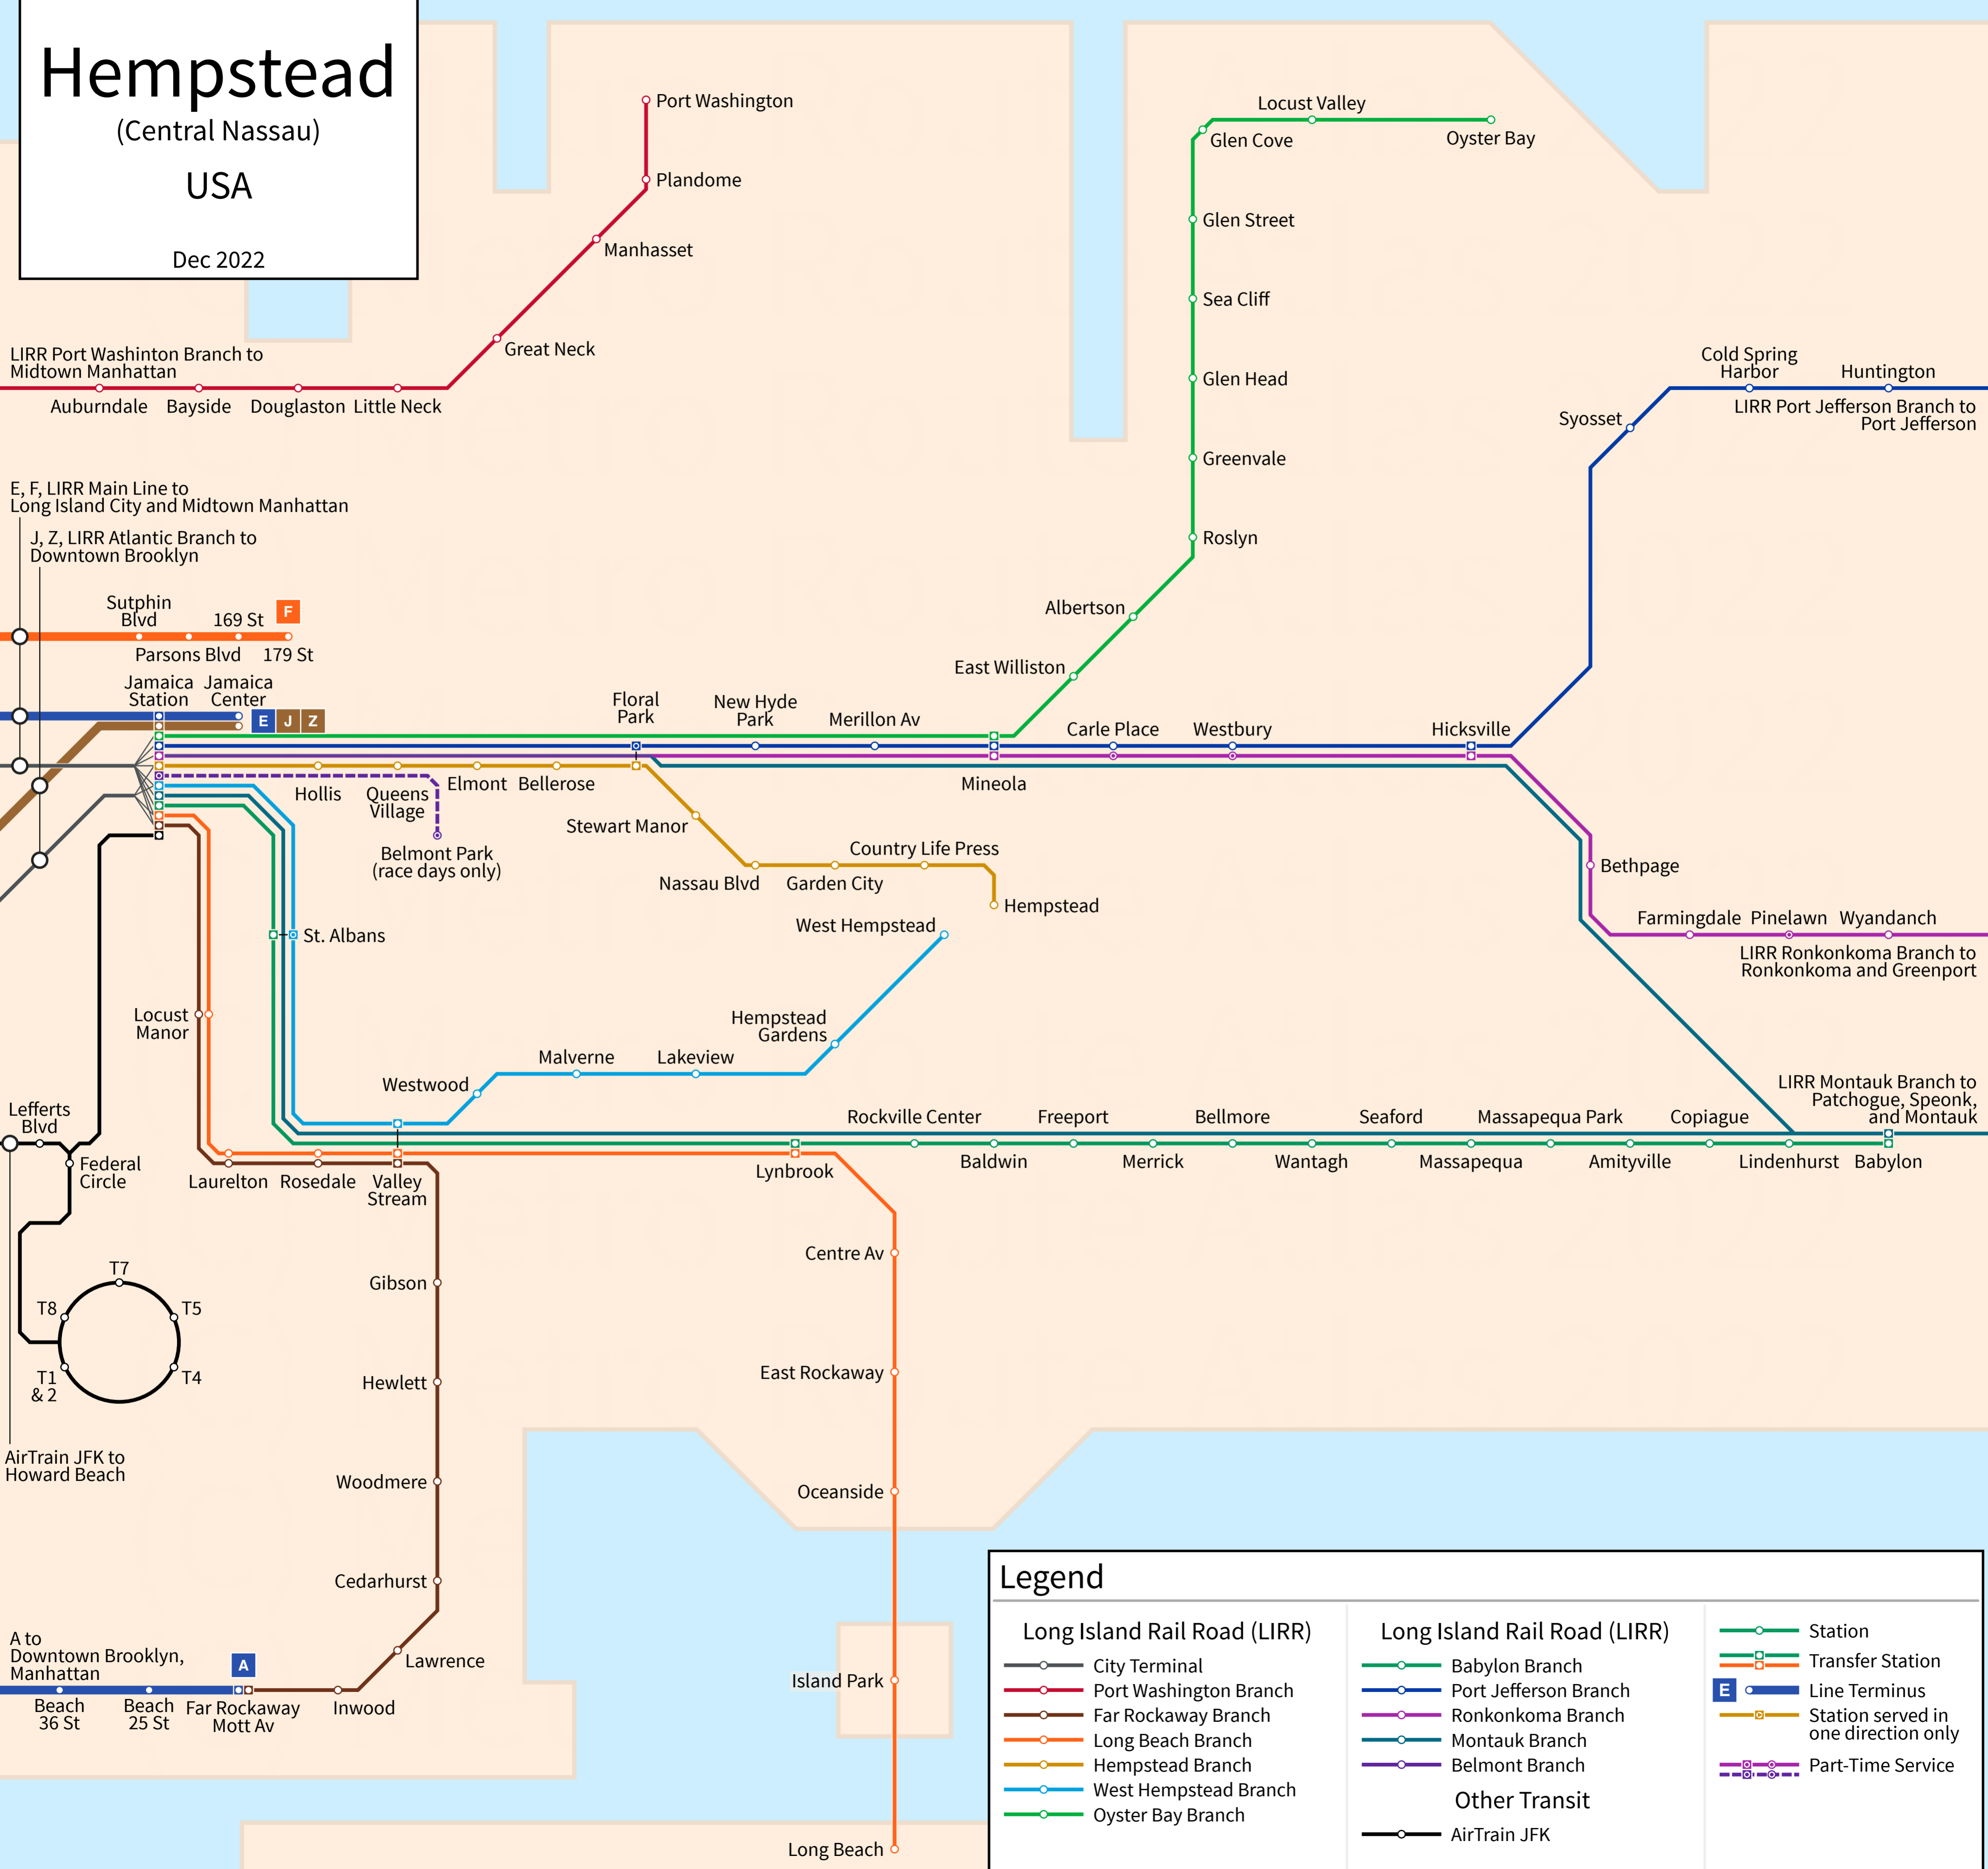

Hempstead

(Central Nassau)
USA

Dec 2022

Long Island Sound

Legend

Long Island Rail Road (LIRR)	Long Island Rail Road (LIRR)	Station
City Terminal	Babylon Branch	Transfer Station
Port Washington Branch	Port Jefferson Branch	Line Terminus (E, J, Z)
Far Rockaway Branch	Ronkonkoma Branch	Station served in one direction only
Long Beach Branch	Montauk Branch	Part-Time Service
Hempstead Branch	Belmont Branch	
West Hempstead Branch	Other Transit	
Oyster Bay Branch	AirTrain JFK	