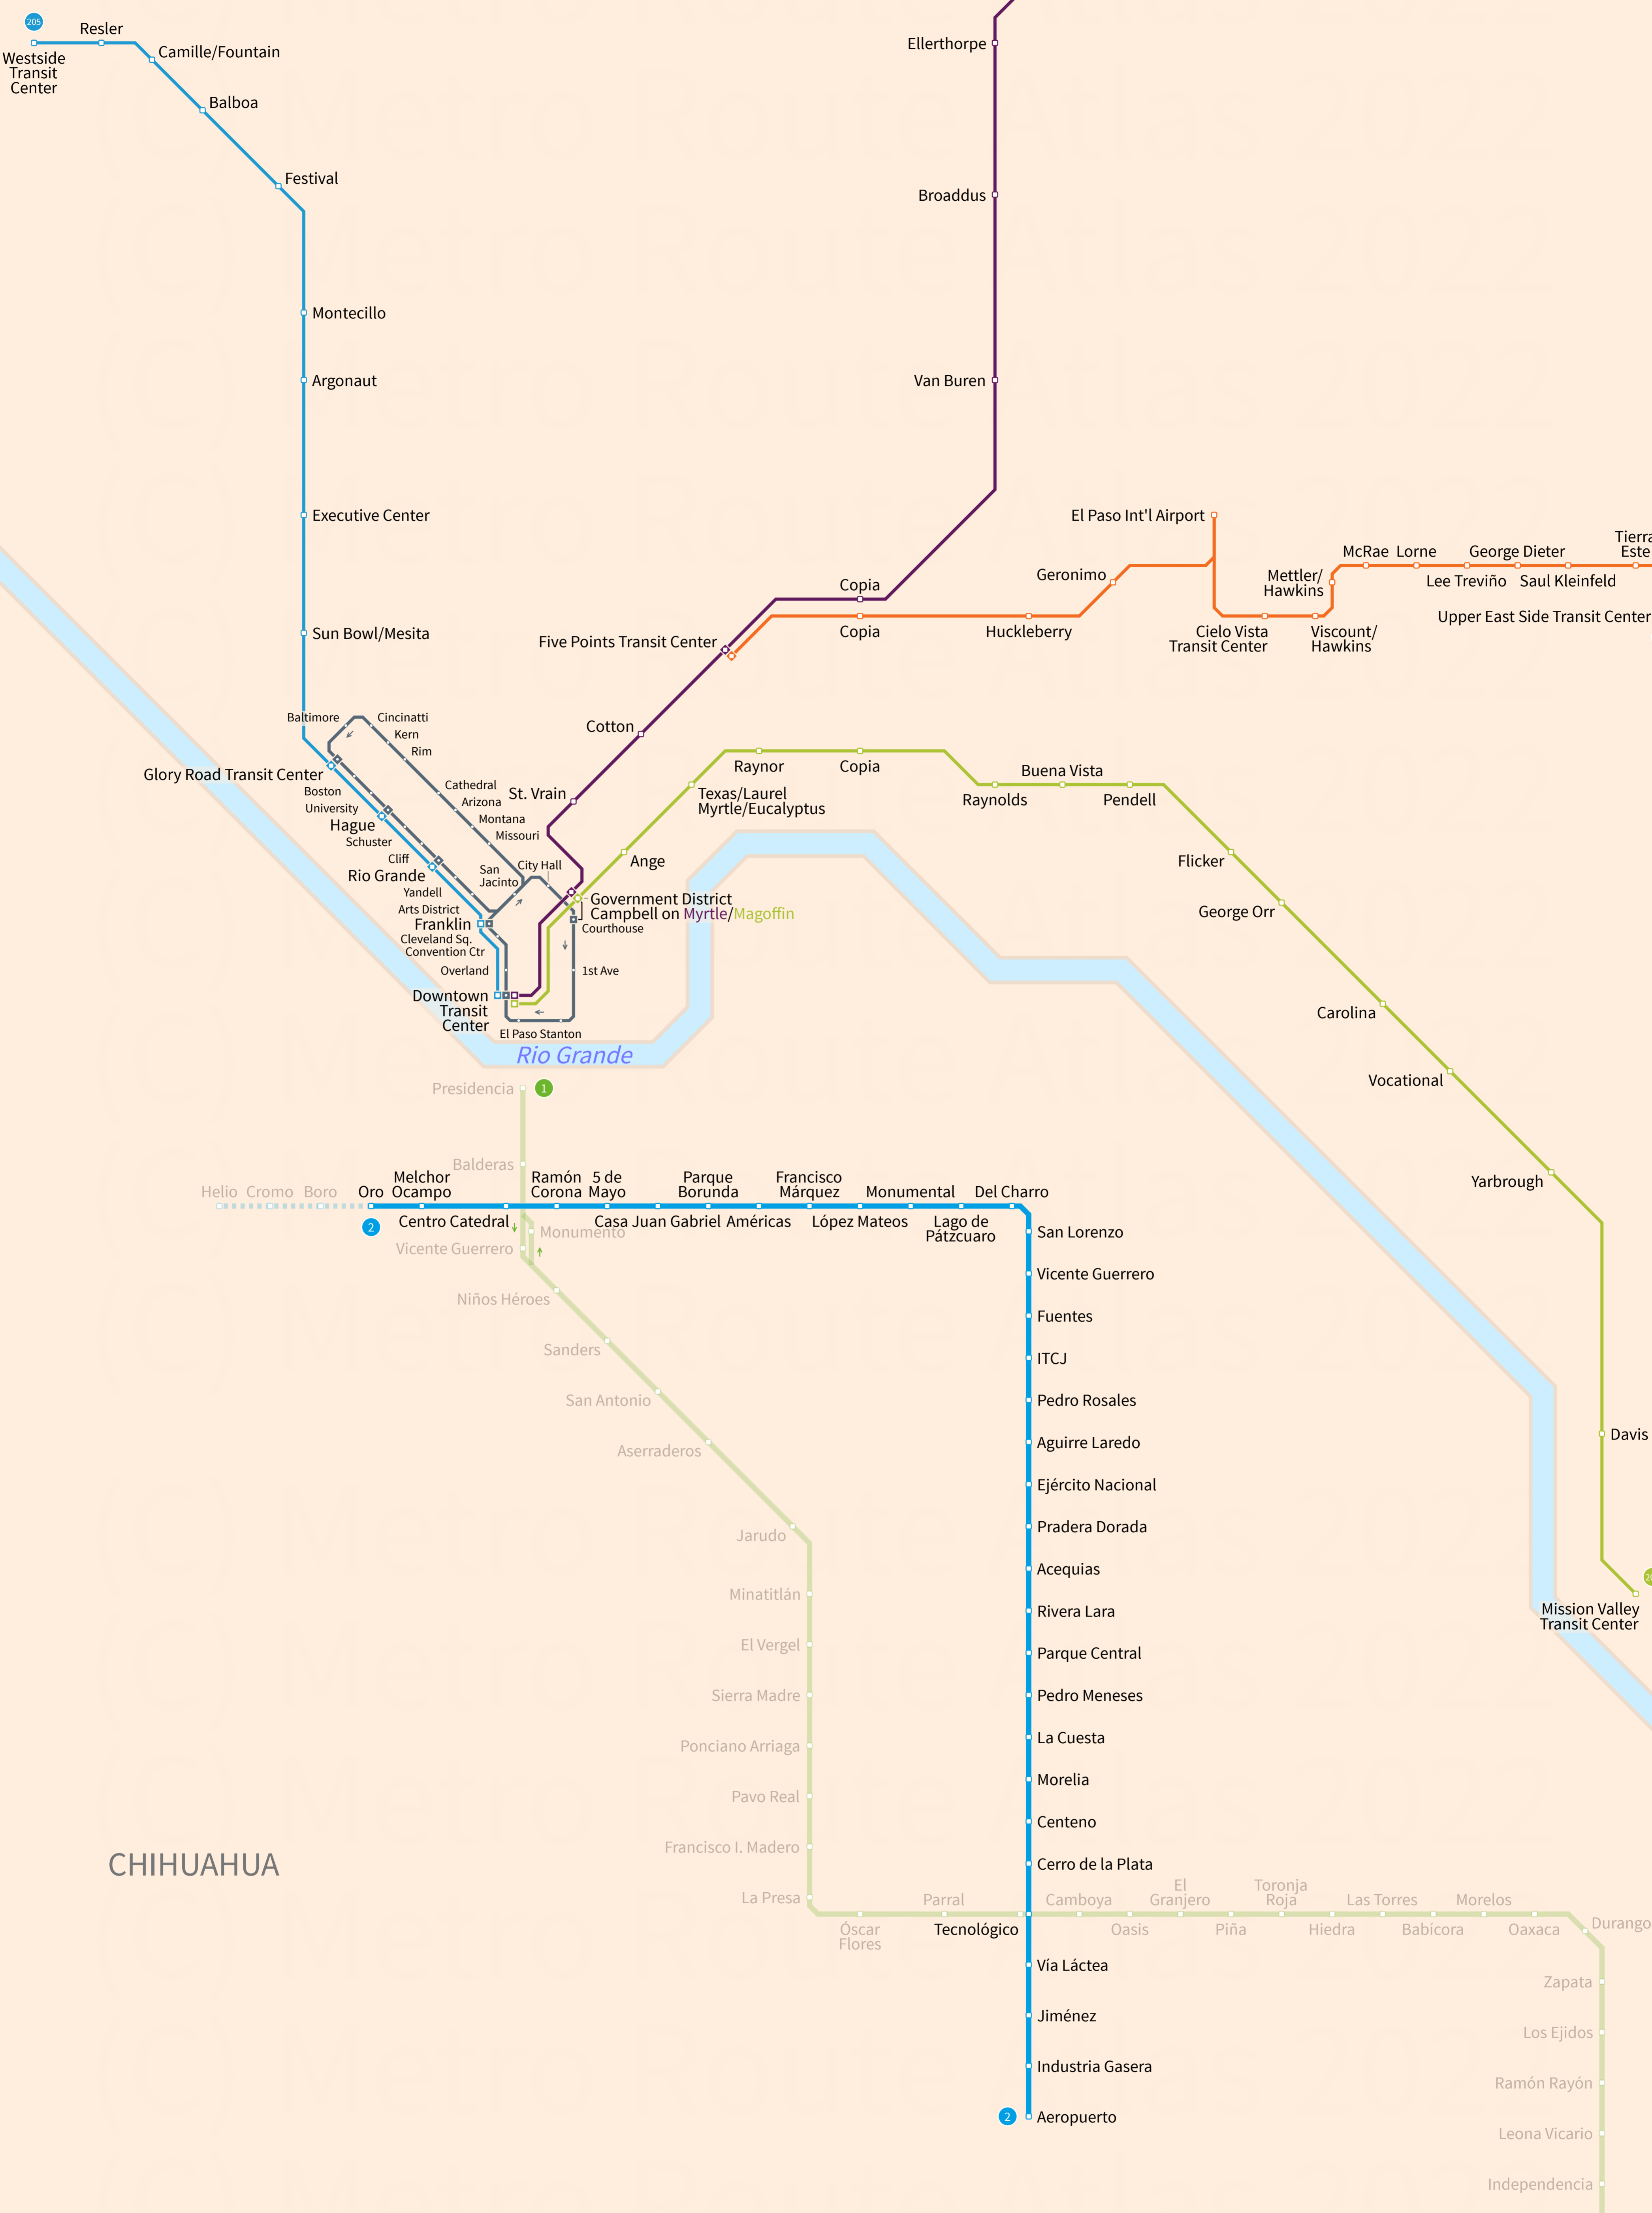

El Paso- Ciudad Juárez

USA/Mexico

Dec 2022

TEXAS

CHIHUAHUA

Legend

Sun Metro Brio RTS		○ — Station
● 205	Brio Mesa	○ — Street Stop
● 206	Brio Alameda	■ — Transfer Station
● 207	Brio Dyer	① — Line Terminus
● 208	Brio Montana	⋯ — Under Construction
El Paso Streetcar		○ — Temp. Suspended
●	El Paso Streetcar	→ — One direction only
Juárez Bus		
①	BRT-1 (temp. suspended)	
②	BRT-2	