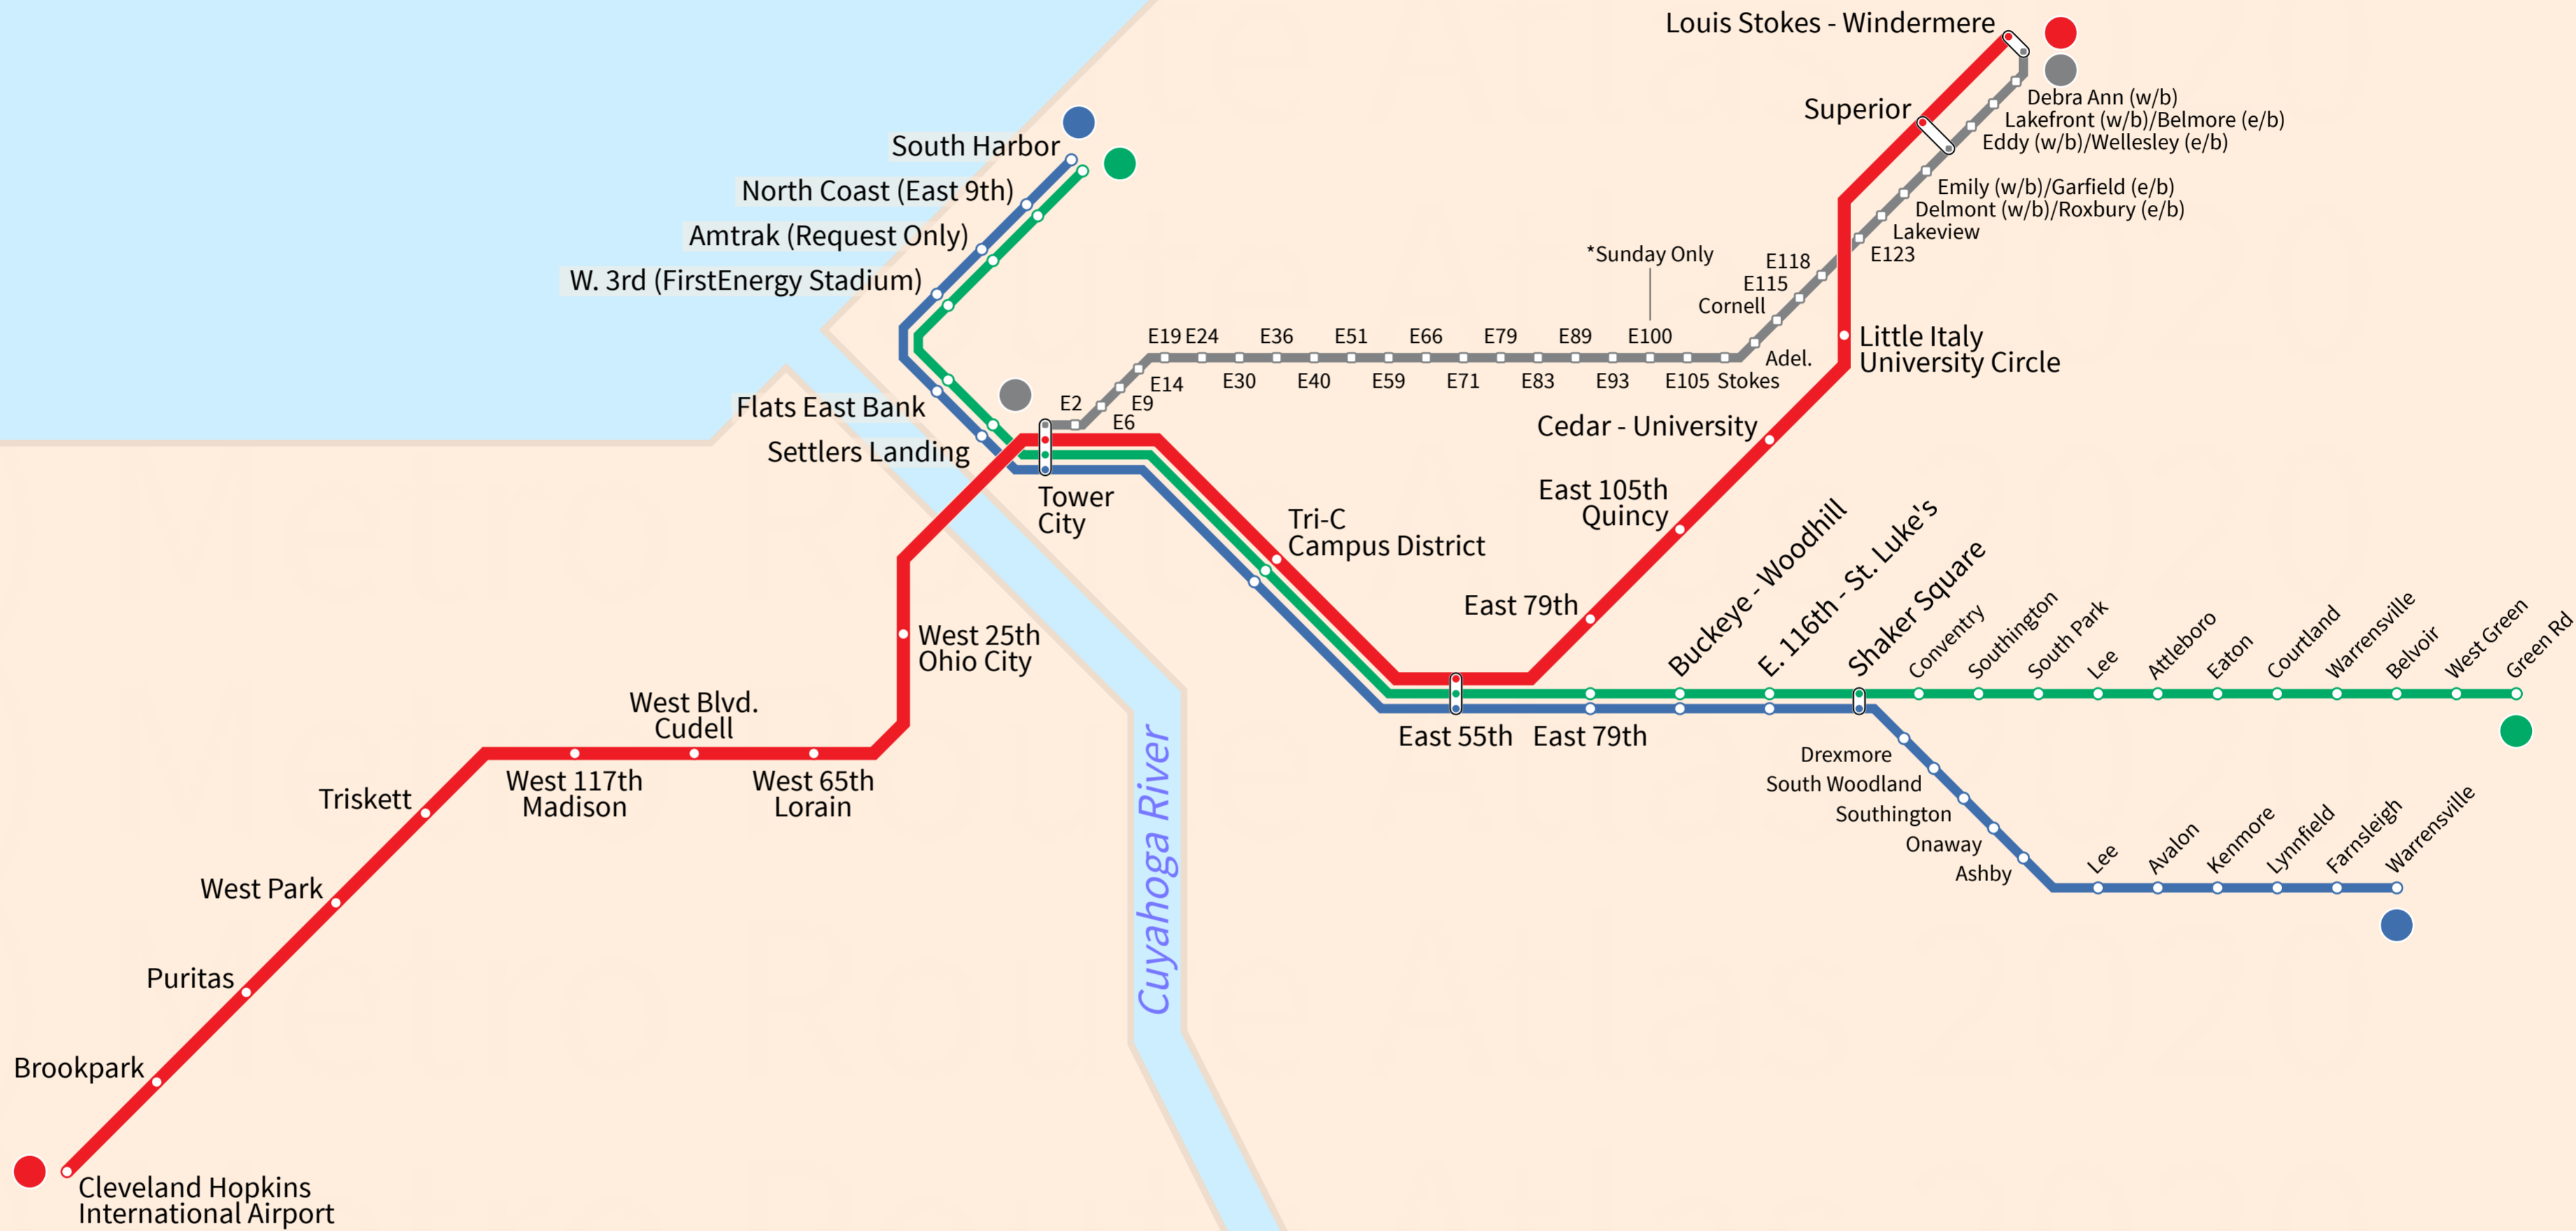

# Cleveland

USA

Jan 2020

Lake Erie

## Legend

- RTA Rail Lines**
- Red Line
  - Blue Line \*
  - Green Line \*

- RTA Bus Rapid Transit**
- HealthLine (Silver/Euclid)

- Station
- Street Stop
- Transfer Station
- Line Terminus
- Under Construction

\* Line north of Tower City is also known as the Waterfront Line