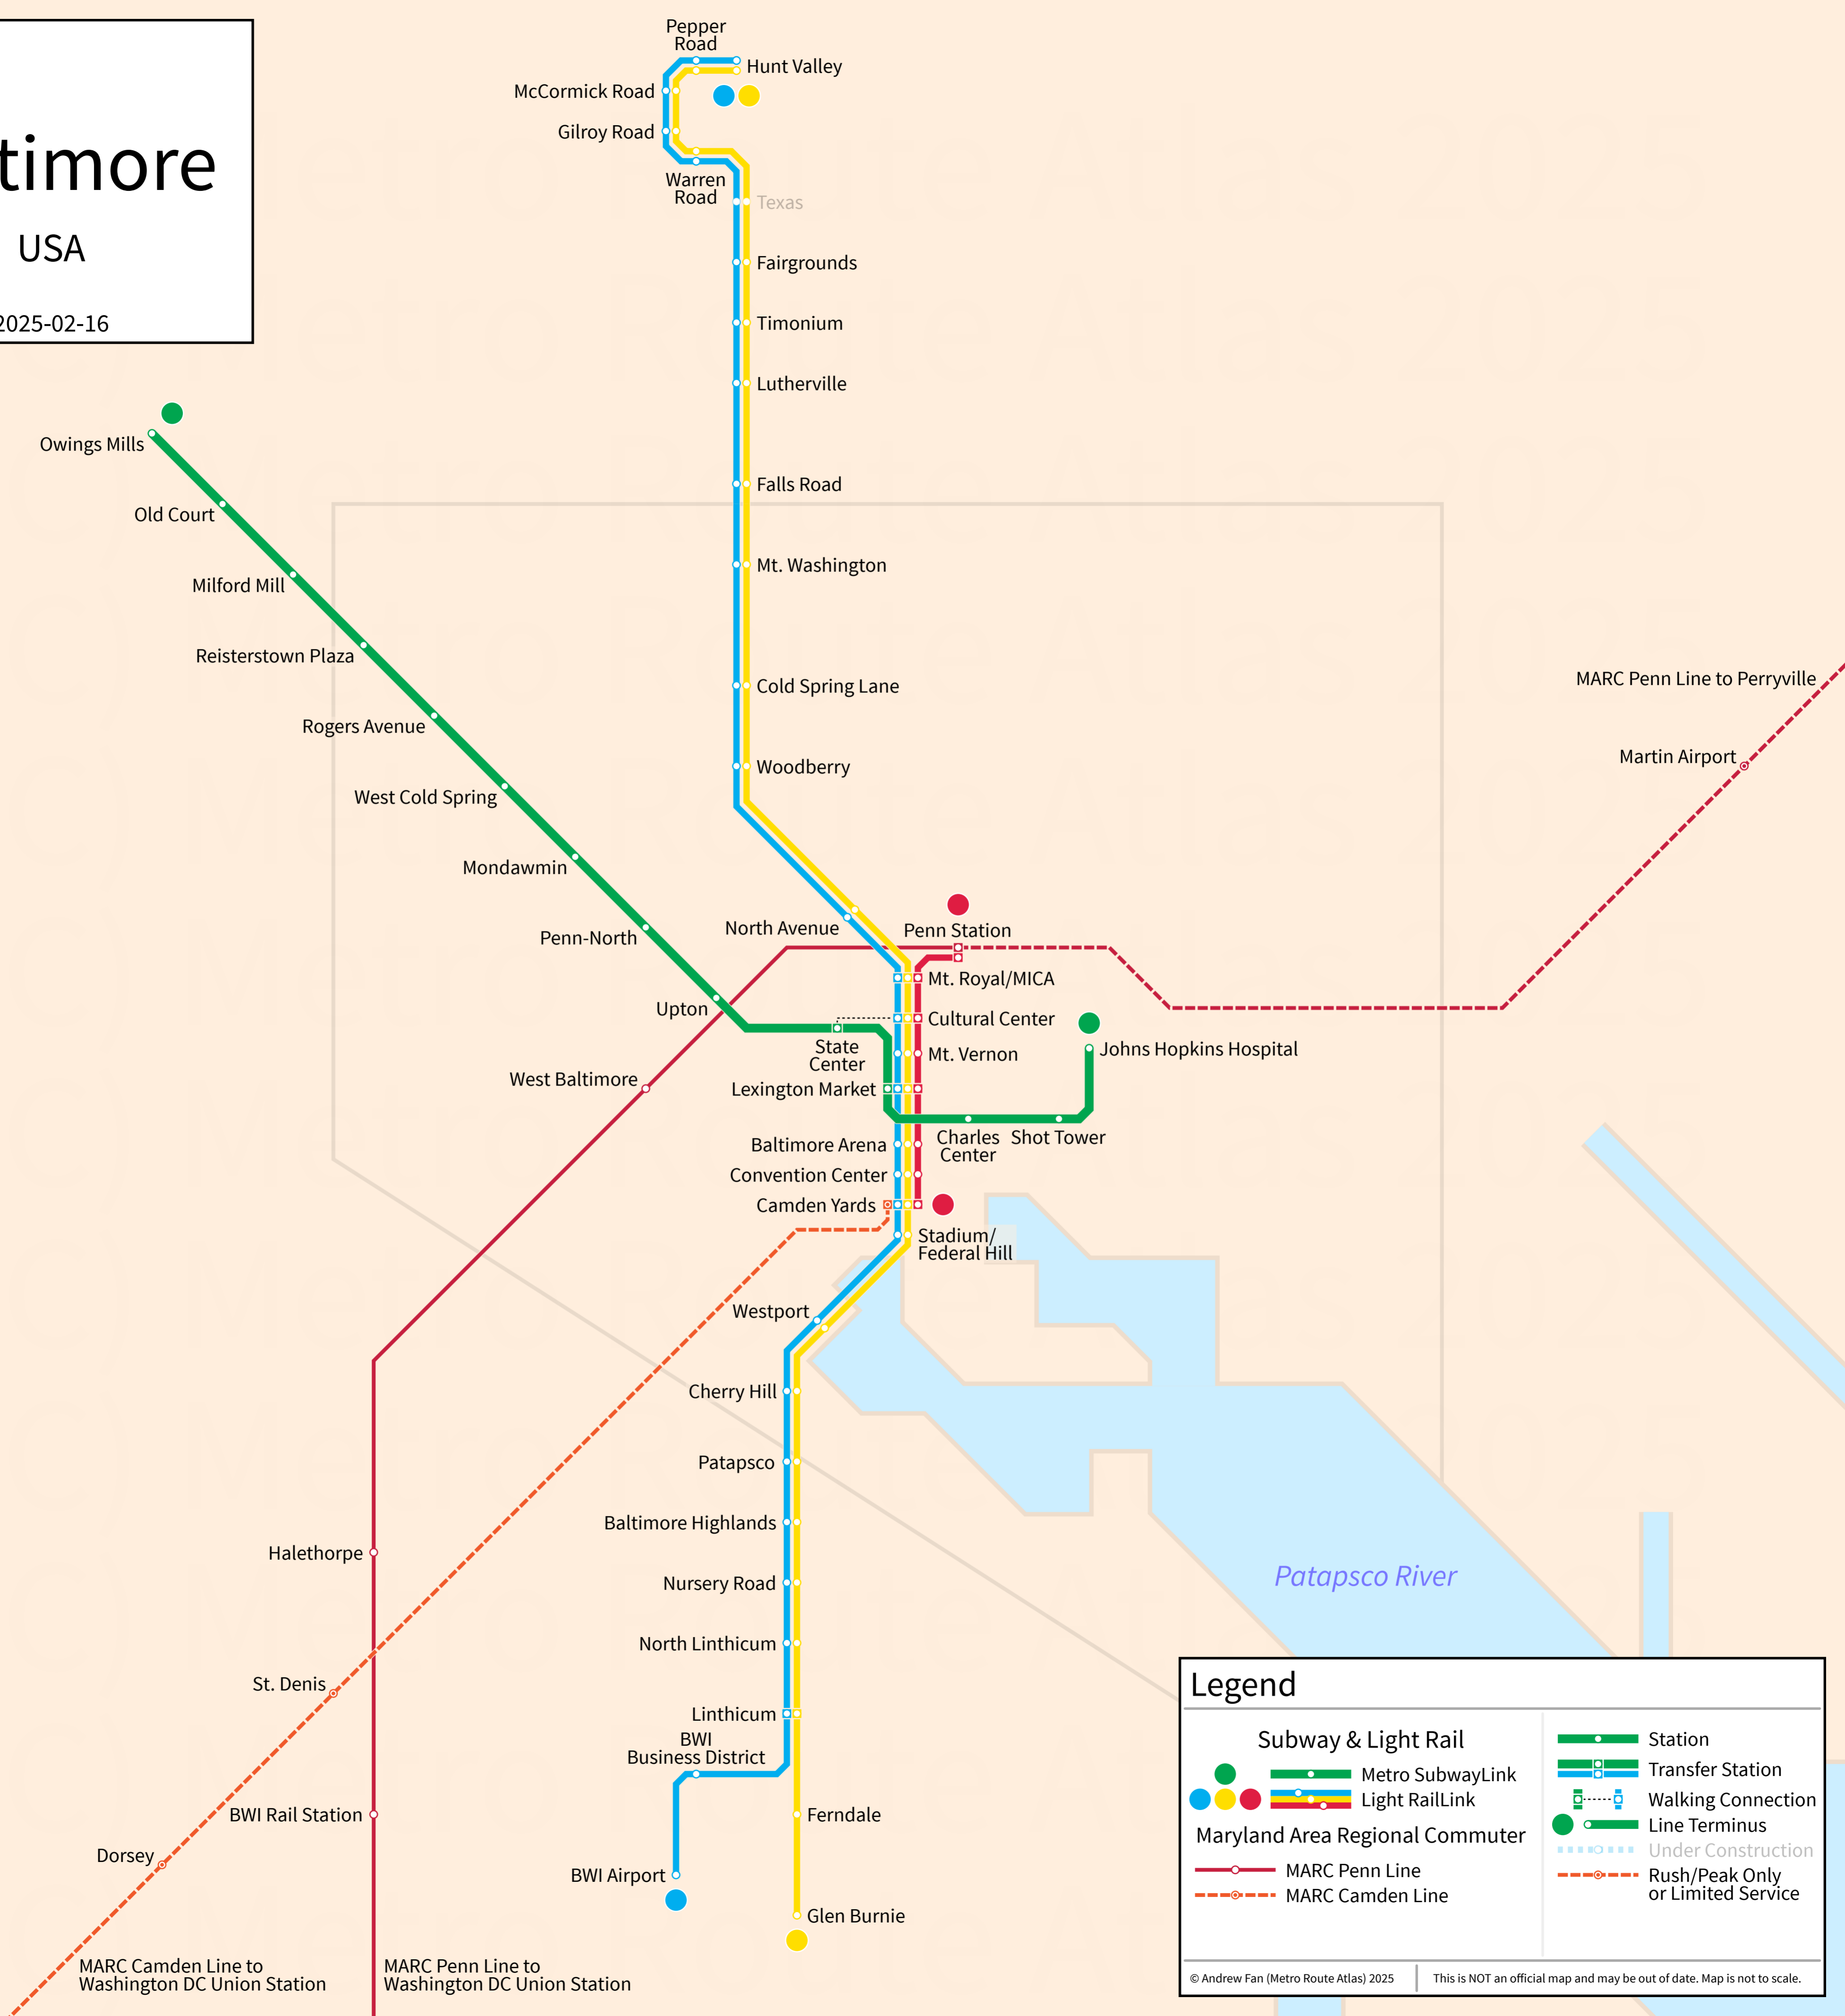

Baltimore

USA

2025-02-16

Legend

Metro SubwayLink	Station
Light RailLink	Transfer Station
Maryland Area Regional Commuter	Walking Connection
MARC Penn Line	Line Terminus
MARC Camden Line	Under Construction
	Rush/Peak Only or Limited Service

© Andrew Fan (Metro Route Atlas) 2025 | This is NOT an official map and may be out of date. Map is not to scale.