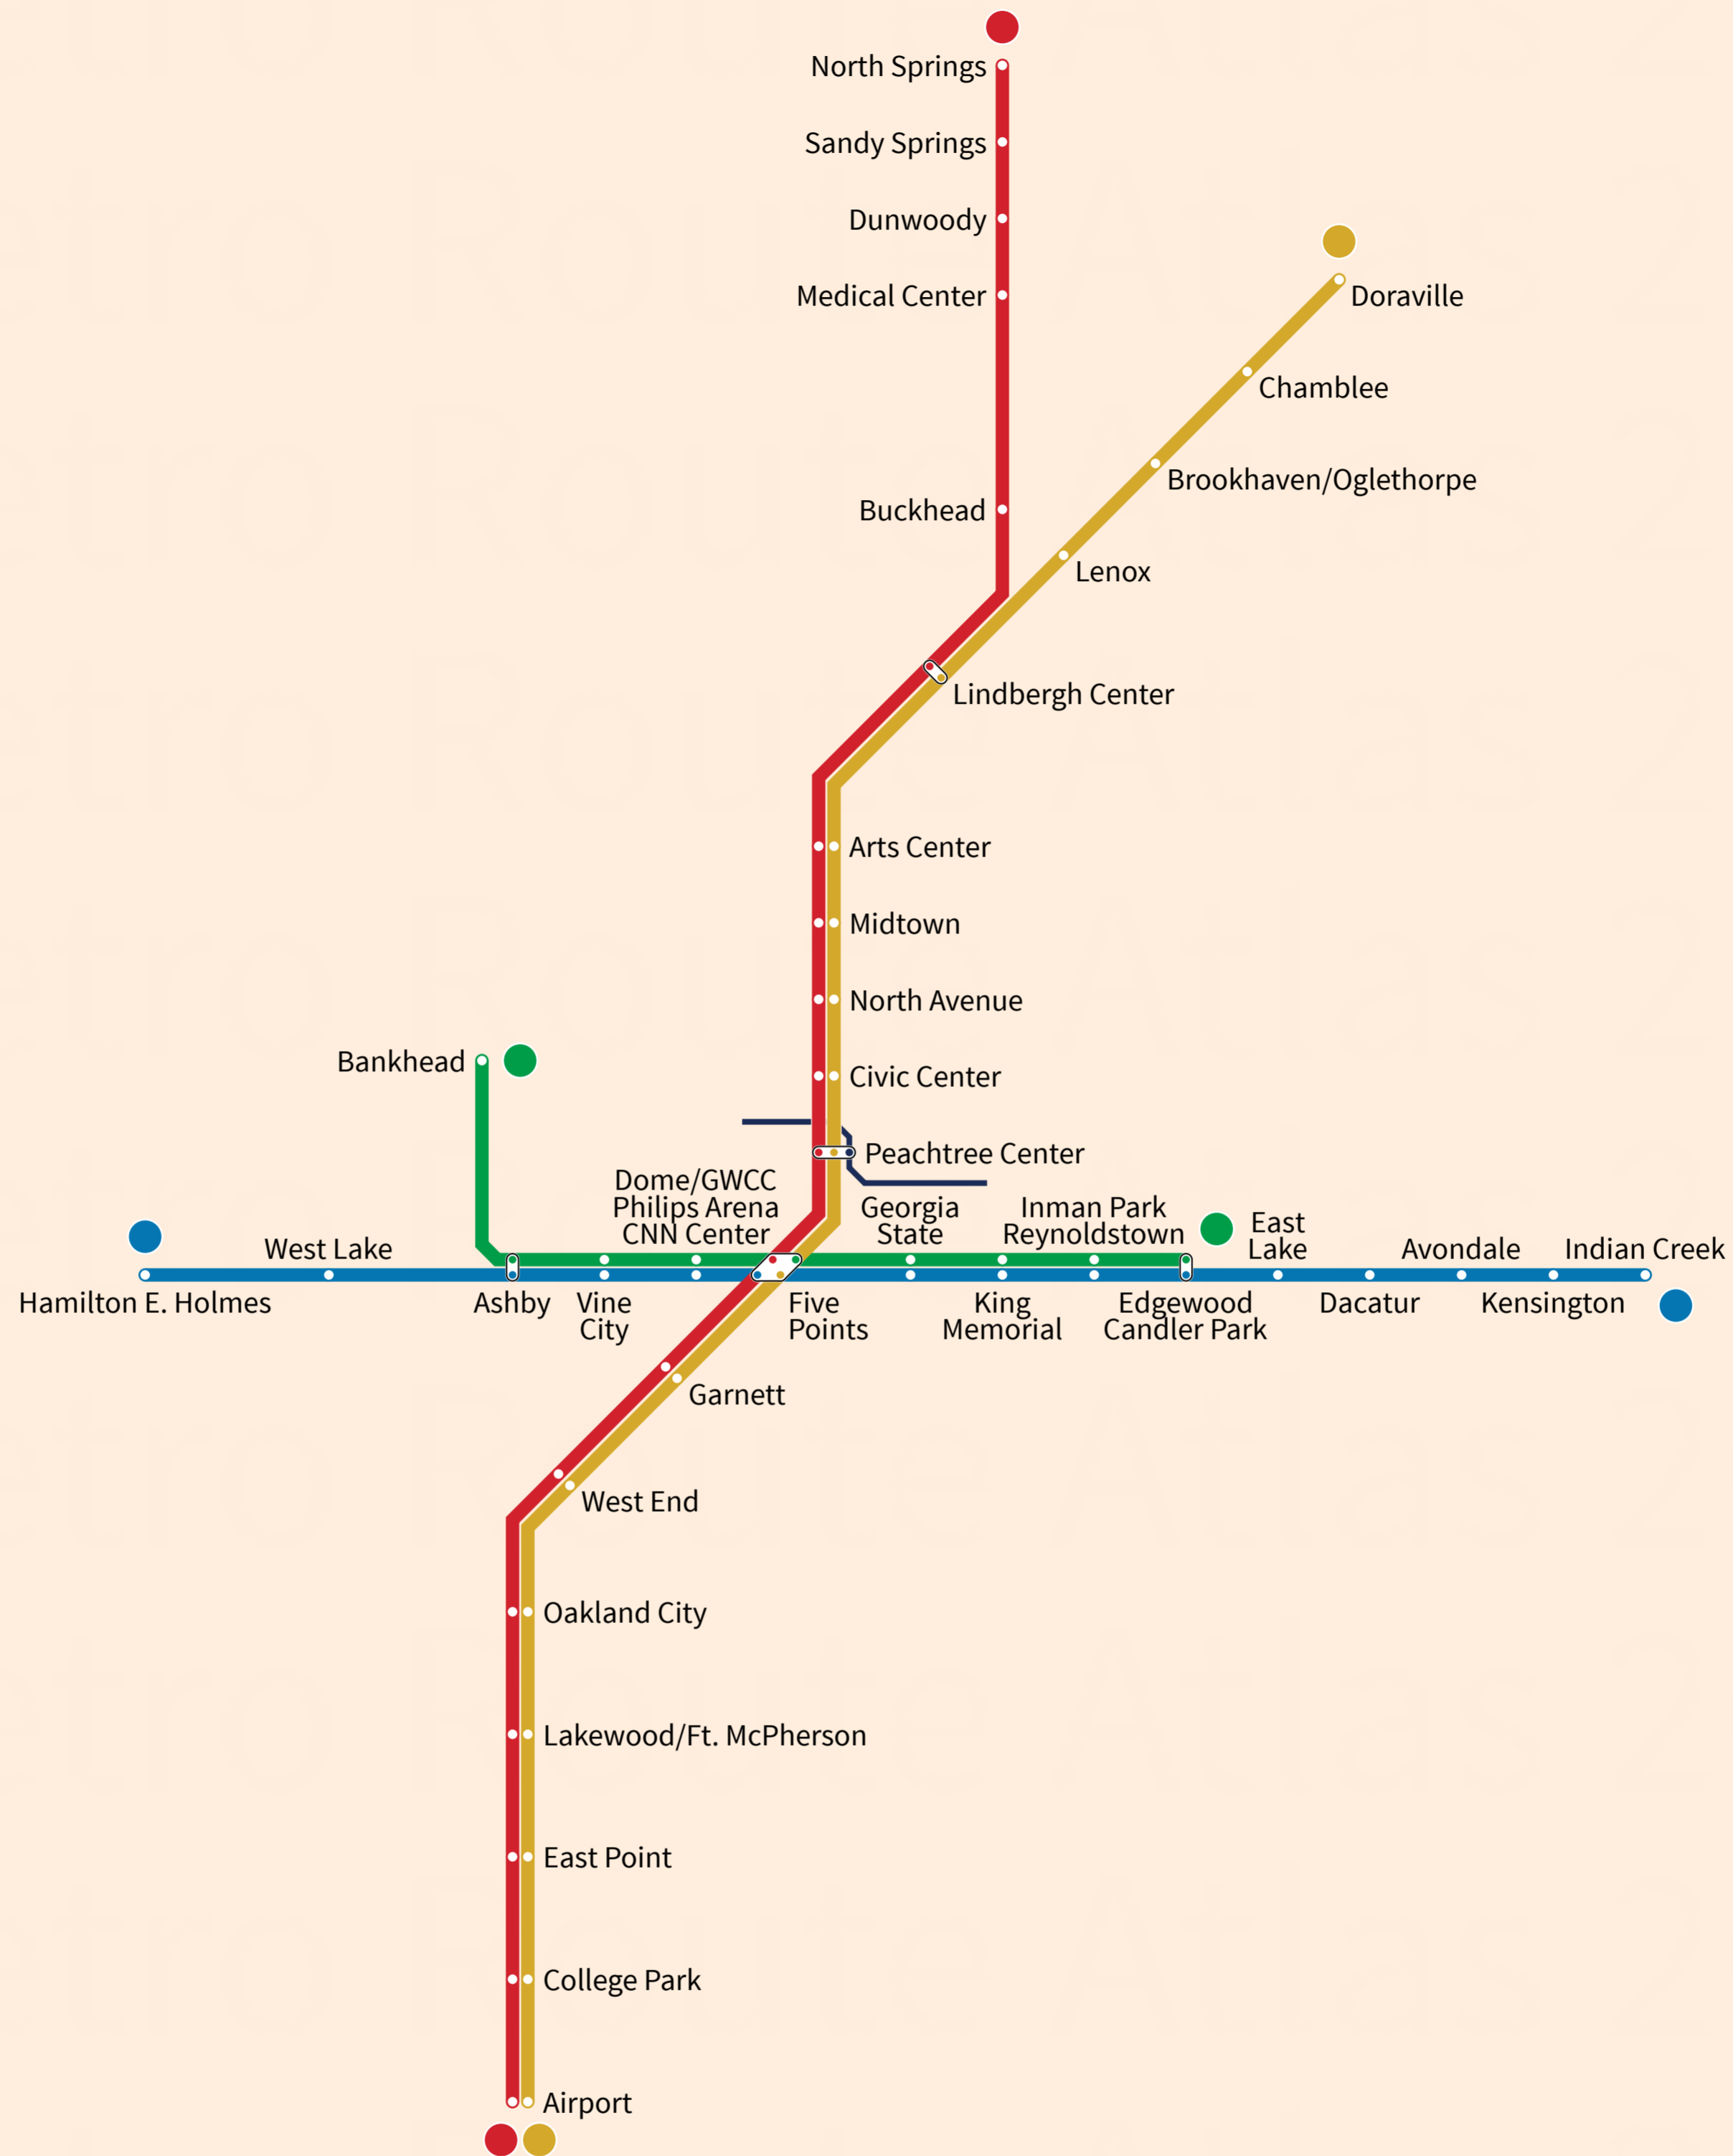

# Atlanta

USA

Sept 2019

## Legend

### MARTA Rail Lines

- Red Line
- Gold Line
- Blue Line
- Green Line
- Atlanta Streetcar (Stops not shown)

- Station
- Street Stop
- Transfer Station
- Line Terminus
- Under Construction