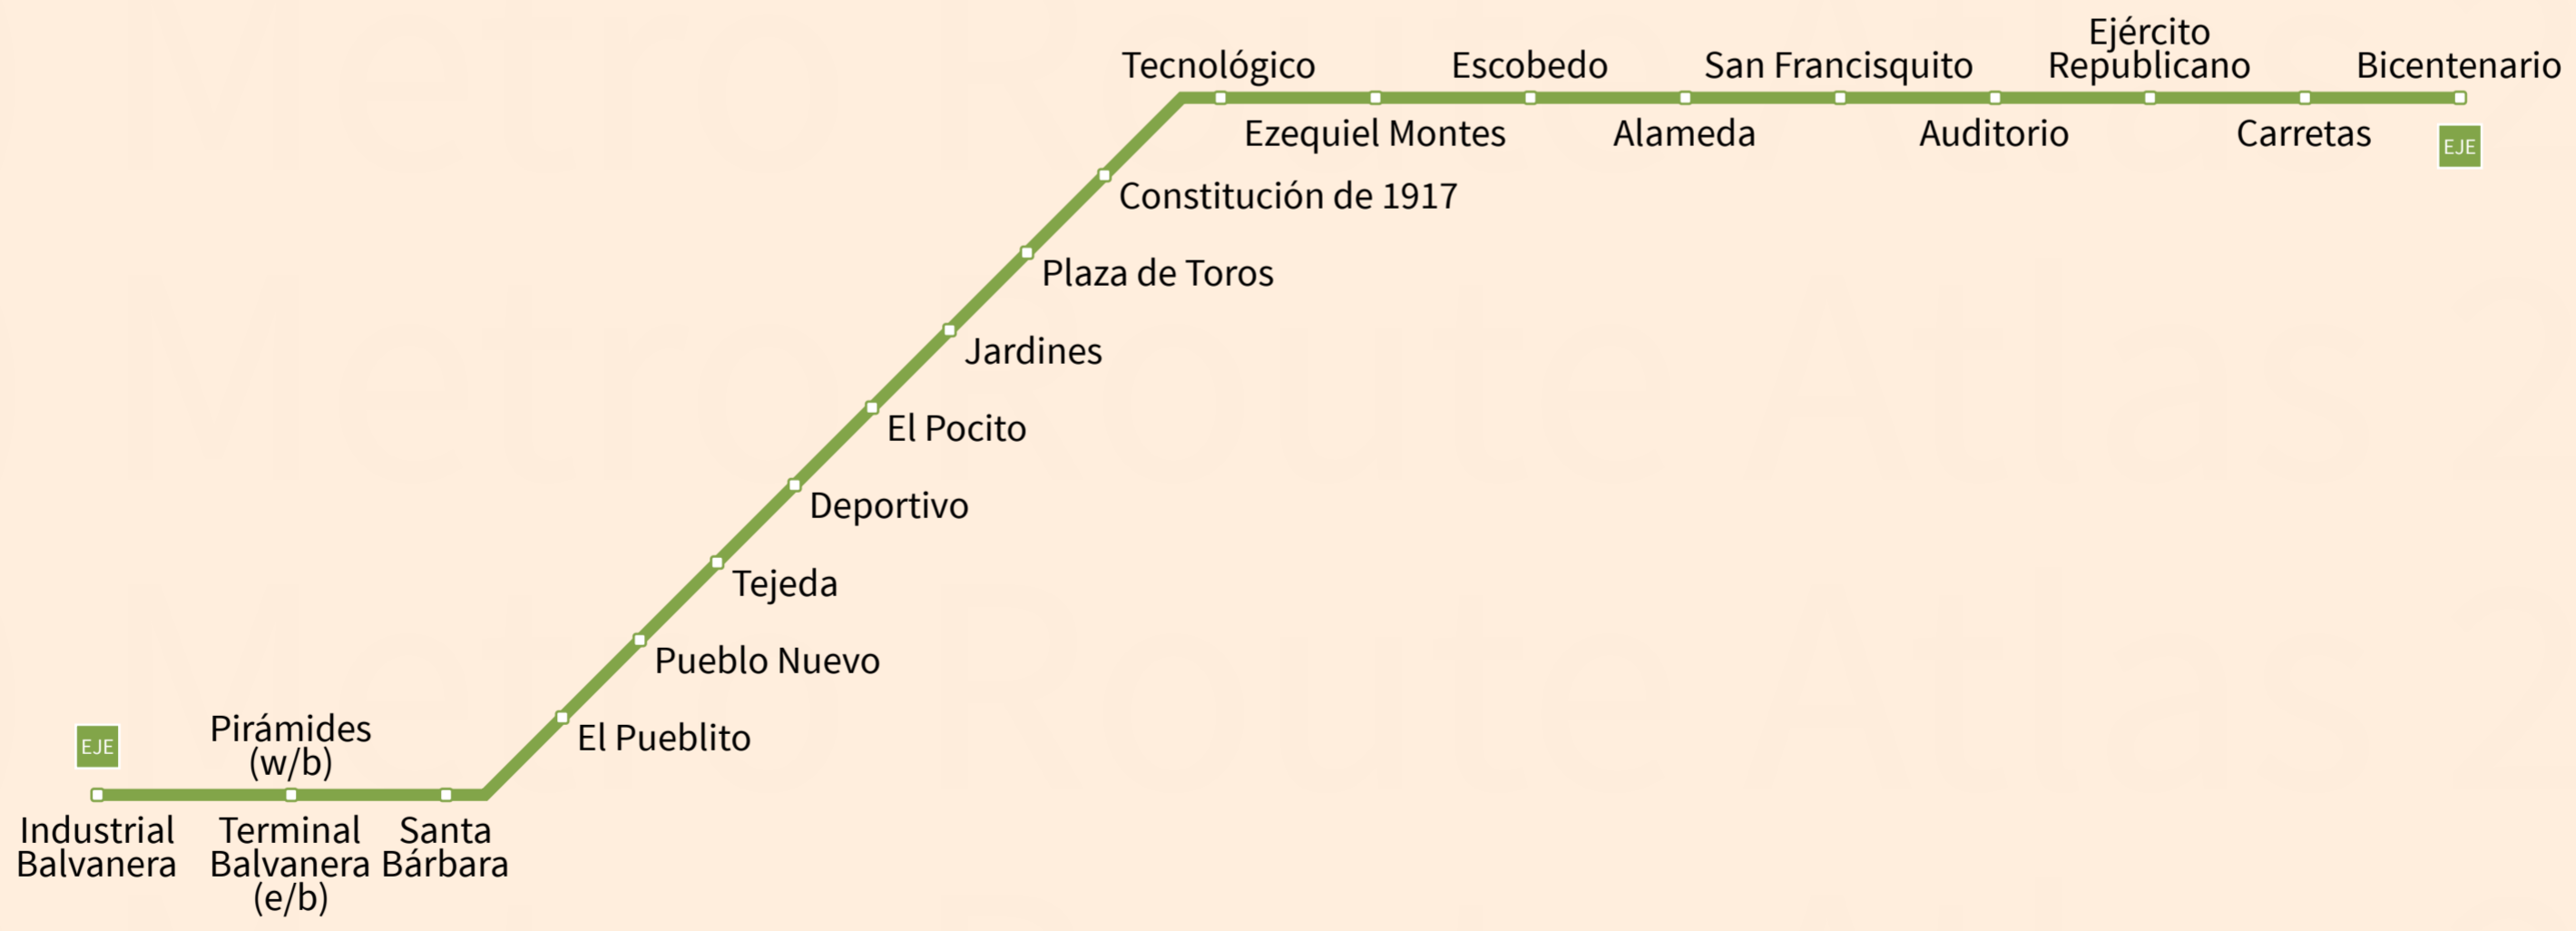

Querétaro

Mexico

Feb 2021

Legend

	Station
	Eje Avenida de la Luz
	Eje Constitución de 1917
	Transfer Station
	Line Terminus
	Under Construction