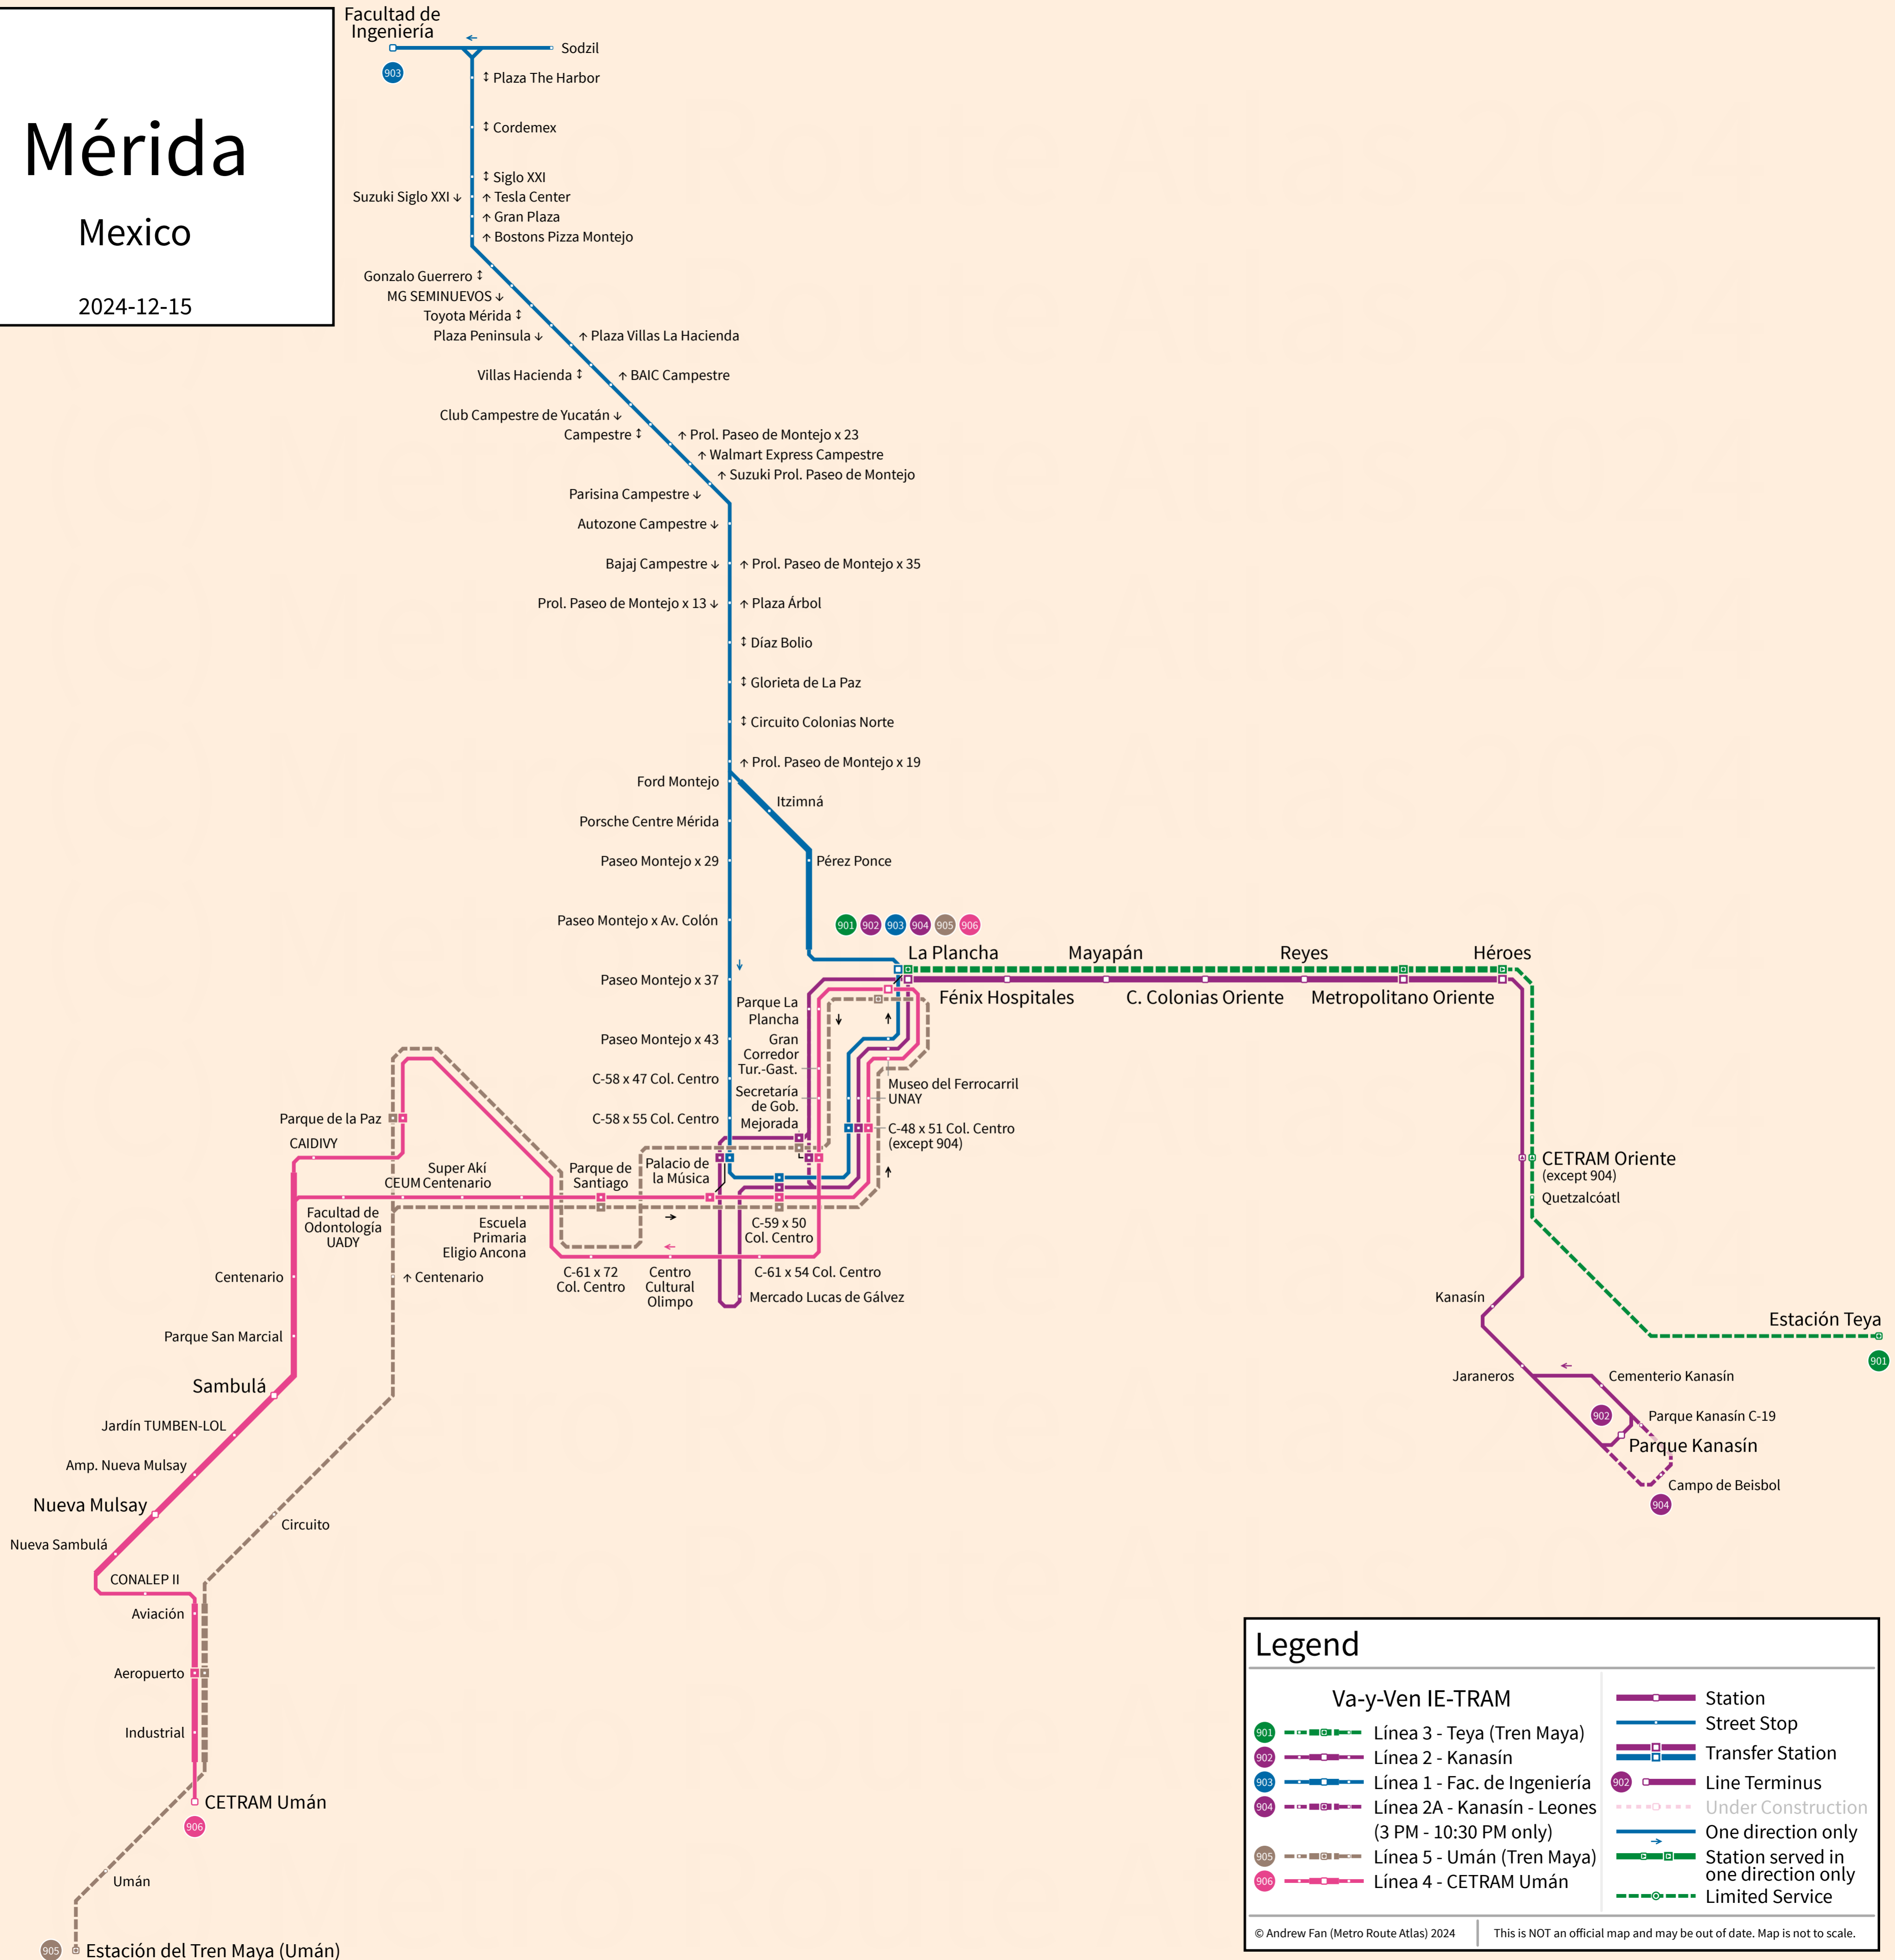

# Mérida

## Mexico

2024-12-15

### Legend

Va-y-Ven IE-TRAM		Station	
901	Línea 3 - Teya (Tren Maya)	Station	Street Stop
902	Línea 2 - Kanasín	Transfer Station	Line Terminus
903	Línea 1 - Fac. de Ingeniería	Line Terminus	Under Construction
904	Línea 2A - Kanasín - Leones (3 PM - 10:30 PM only)	One direction only	Station served in one direction only
905	Línea 5 - Umán (Tren Maya)	Limited Service	
906	Línea 4 - CETRAM Umán		

© Andrew Fan (Metro Route Atlas) 2024 | This is NOT an official map and may be out of date. Map is not to scale.