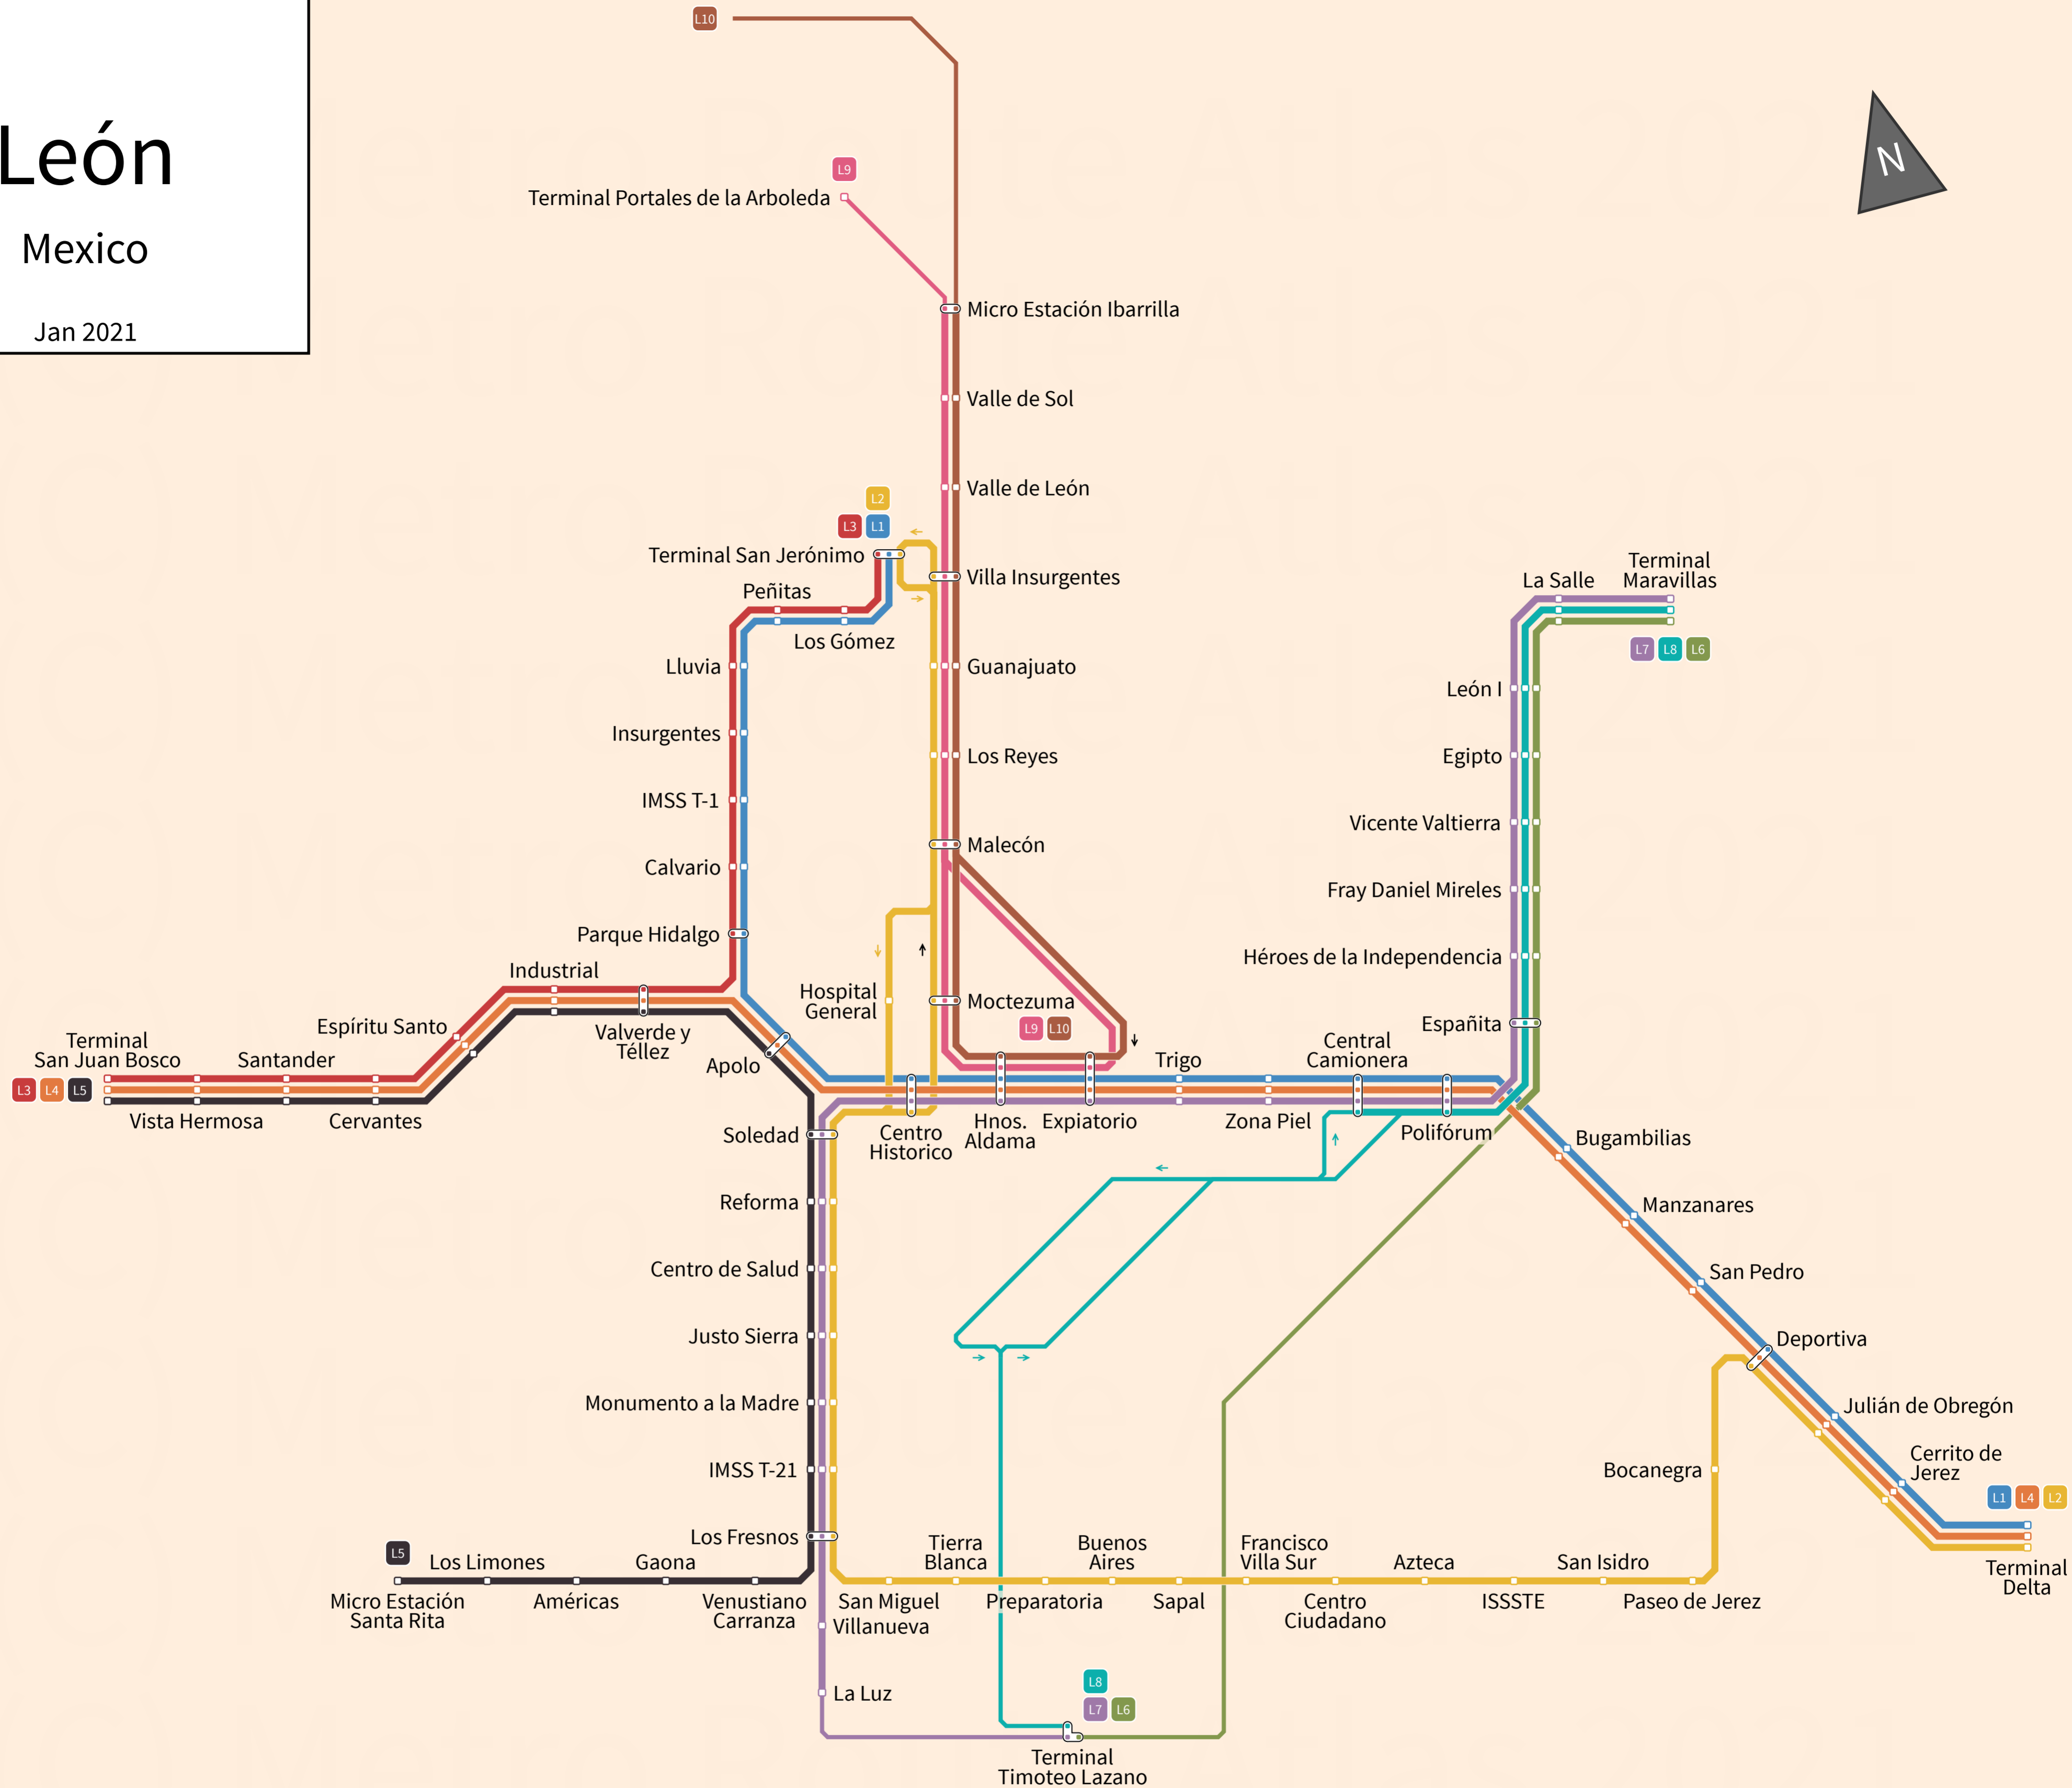

León

Mexico

Jan 2021

Legend

Ruta Troncal L1	Ruta Troncal L6	Station
Ruta Troncal L2	Ruta Troncal L7	Street Section (stops not shown)
Ruta Troncal L3	Ruta Troncal L8	Transfer Station
Ruta Troncal L4	Ruta Troncal L9	Line Terminus
Ruta Troncal L5	Ruta Troncal L10	Under Construction

© Andrew Fan (Metro Route Atlas) 2021 | This is NOT an official map and may be out of date. Map is not to scale.