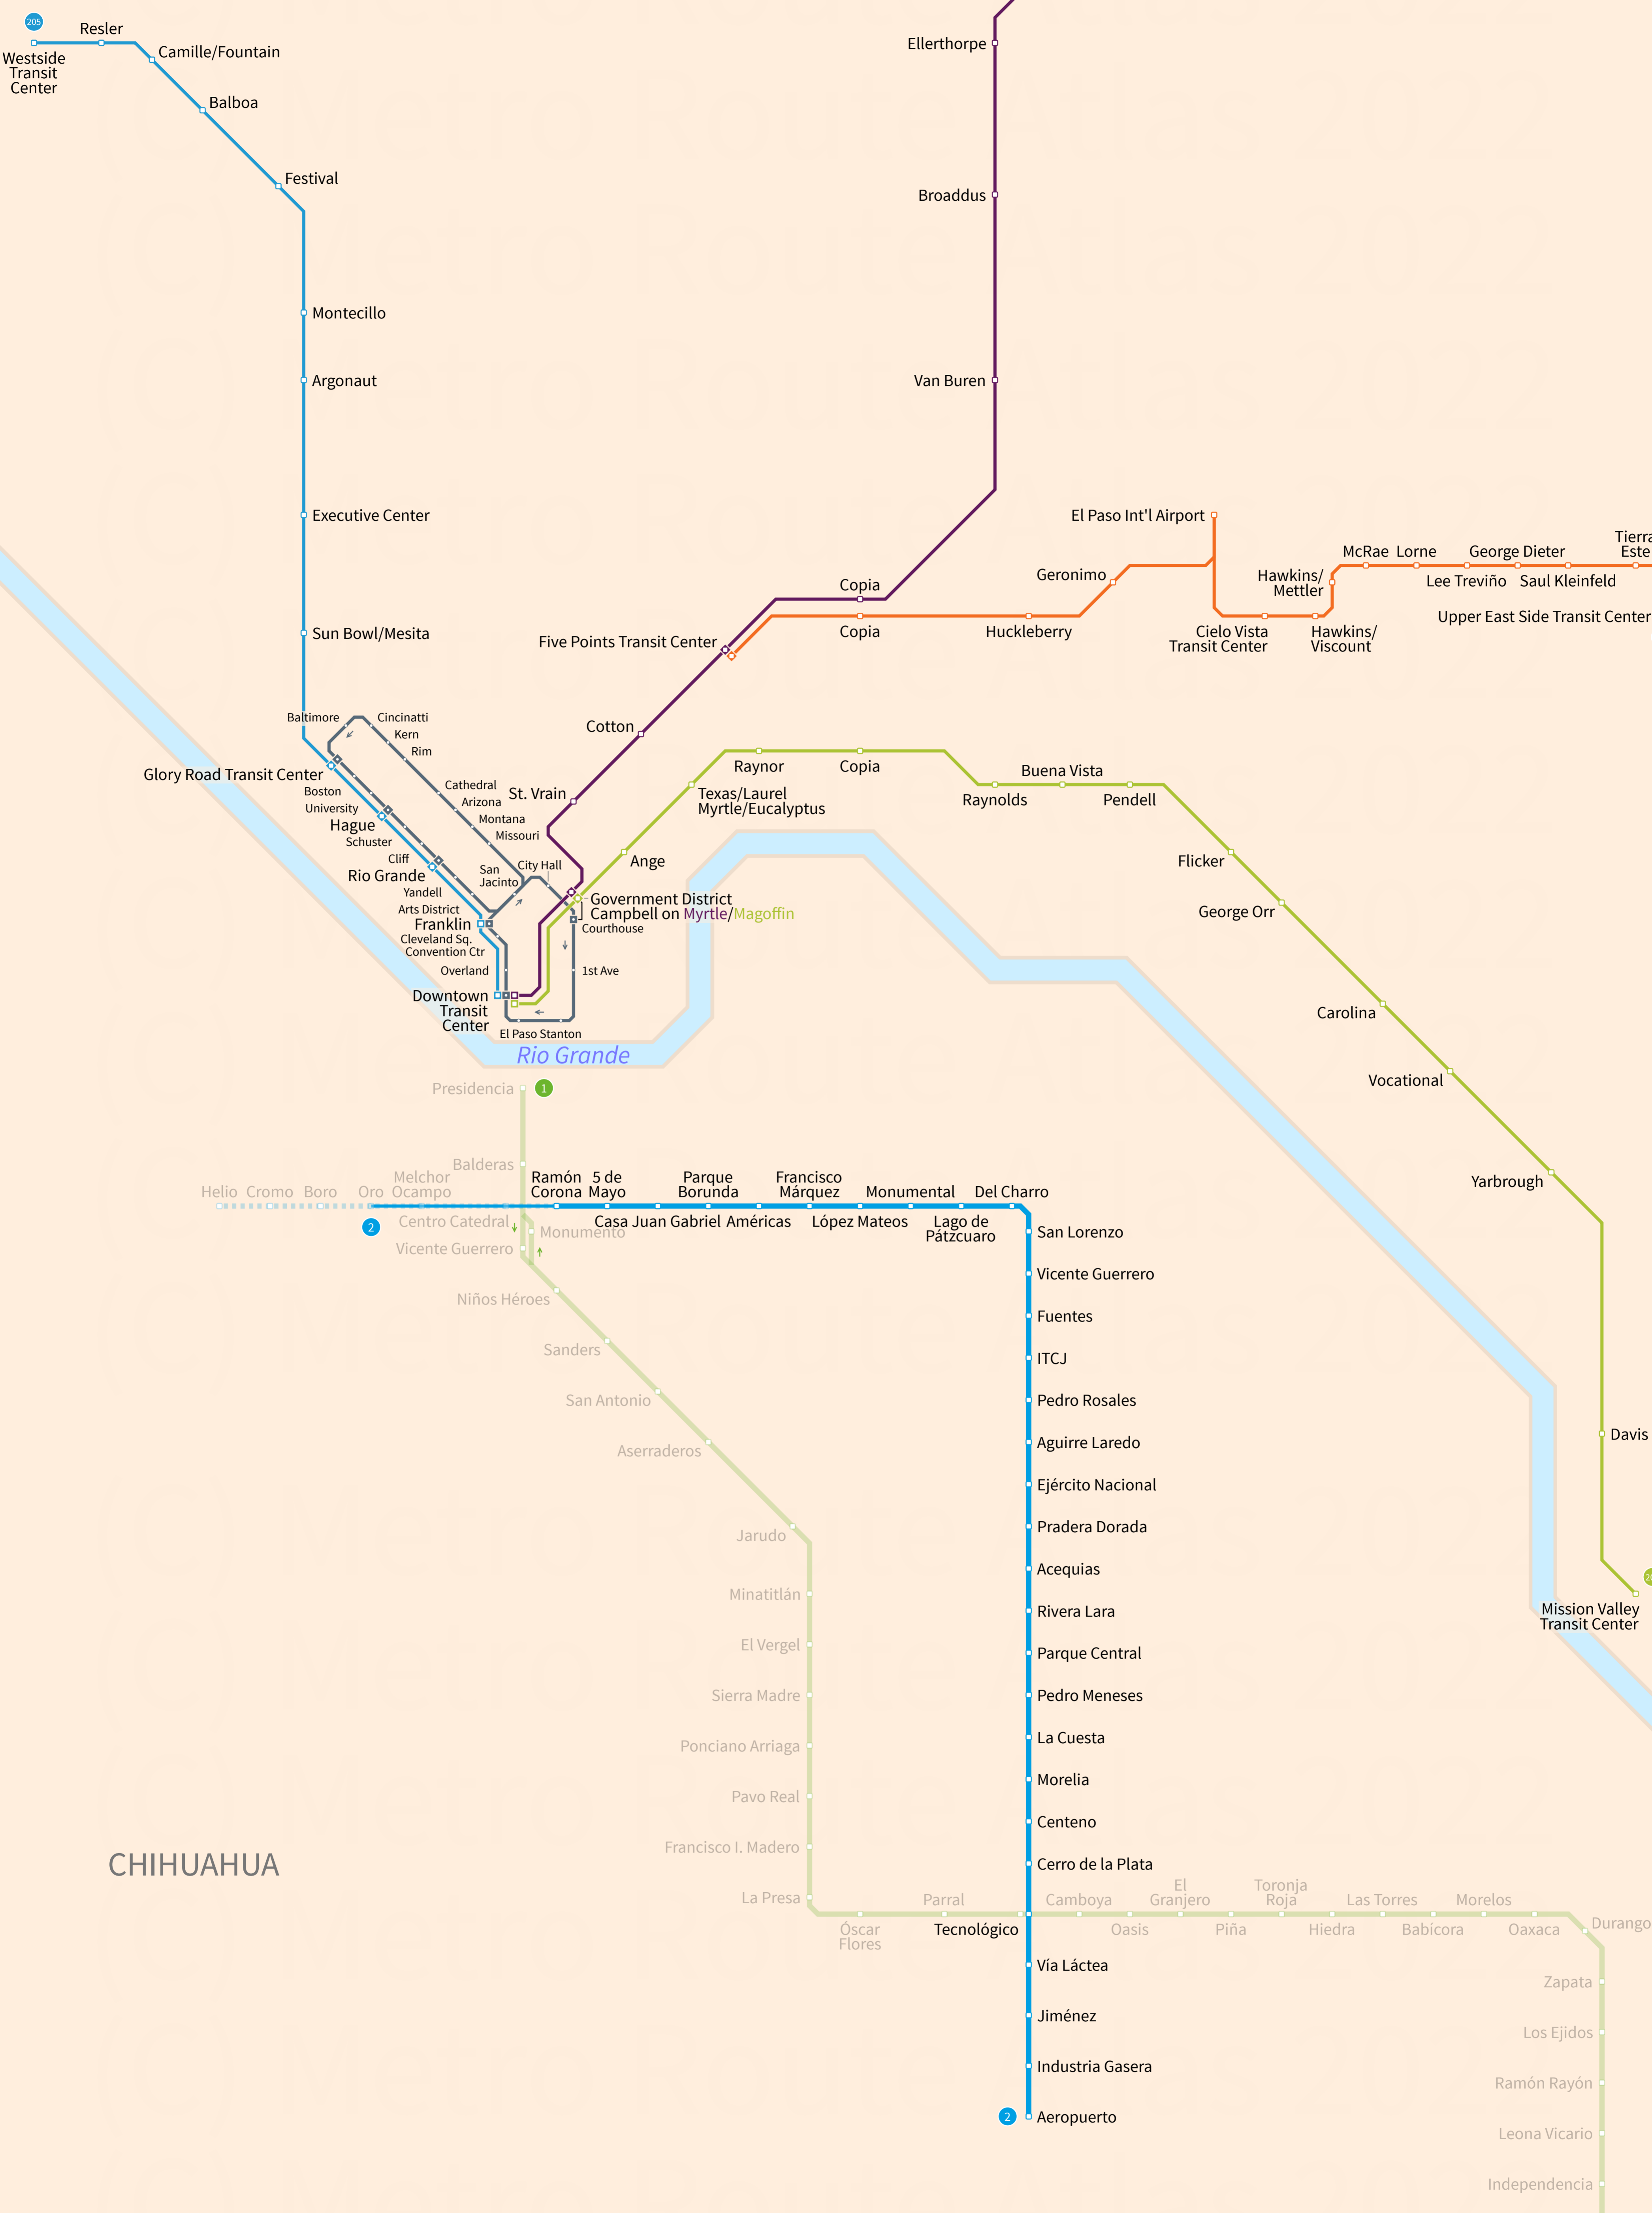

El Paso- Ciudad Juárez

USA/Mexico

Dec 2022

TEXAS

CHIHUAHUA

Legend

Sun Metro Brio RTS		○ Station
● 205	Brio Mesa	○ Street Stop
● 206	Brio Alameda	■ Transfer Station
● 207	Brio Dyer	① Line Terminus
● 208	Brio Montana	⋯ Under Construction
El Paso Streetcar		○ Temp. Suspended
●	El Paso Streetcar	→ One direction only
JuárezBus		
①	BRT-1 (temp. suspended)	
②	BRT-2 *	

* Stops not shown on western portion