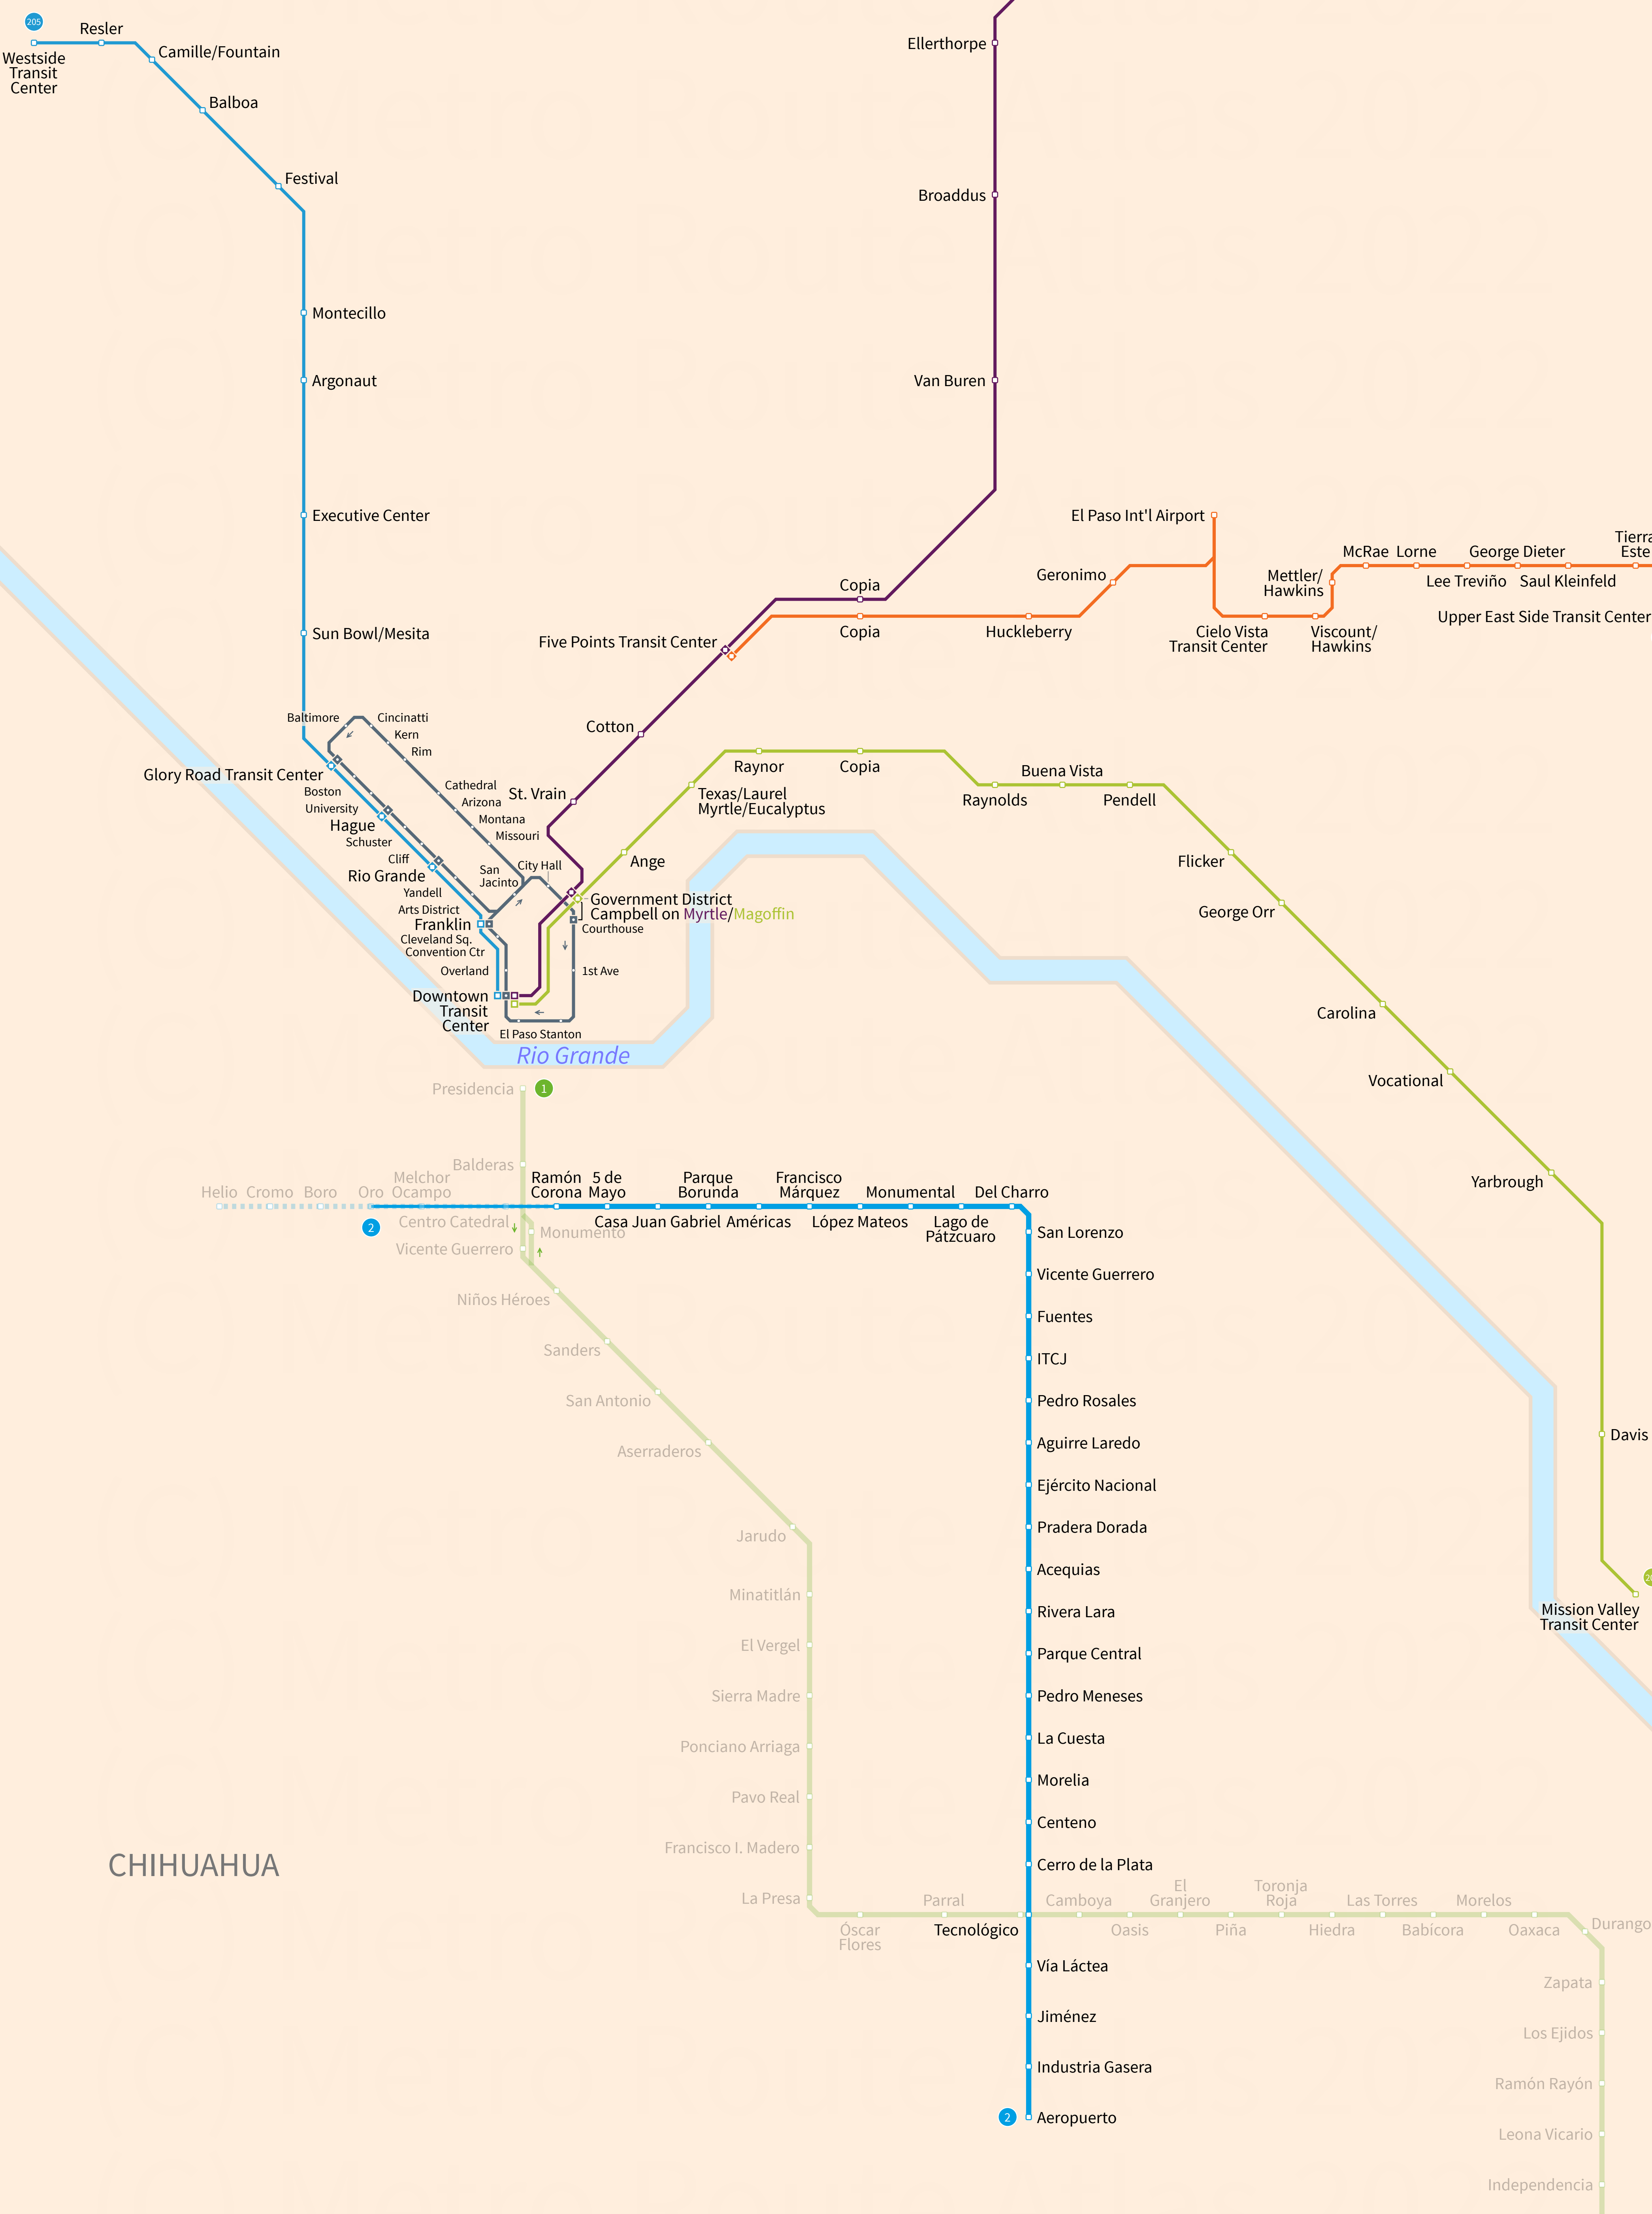

El Paso- Ciudad Juárez

USA/Mexico

Dec 2022

TEXAS

CHIHUAHUA

Legend

Sun Metro Brio RTS	
● 205	Brio Mesa
● 206	Brio Alameda
● 207	Brio Dyer
● 208	Brio Montana
El Paso Streetcar	
●	El Paso Streetcar
Juárez Bus	
● 1	BRT-1 (temp. suspended)
● 2	BRT-2 *

	Station
	Street Stop
	Transfer Station
1	Line Terminus
	Under Construction
	Temp. Suspended
	One direction only

* Stops not shown on western portion