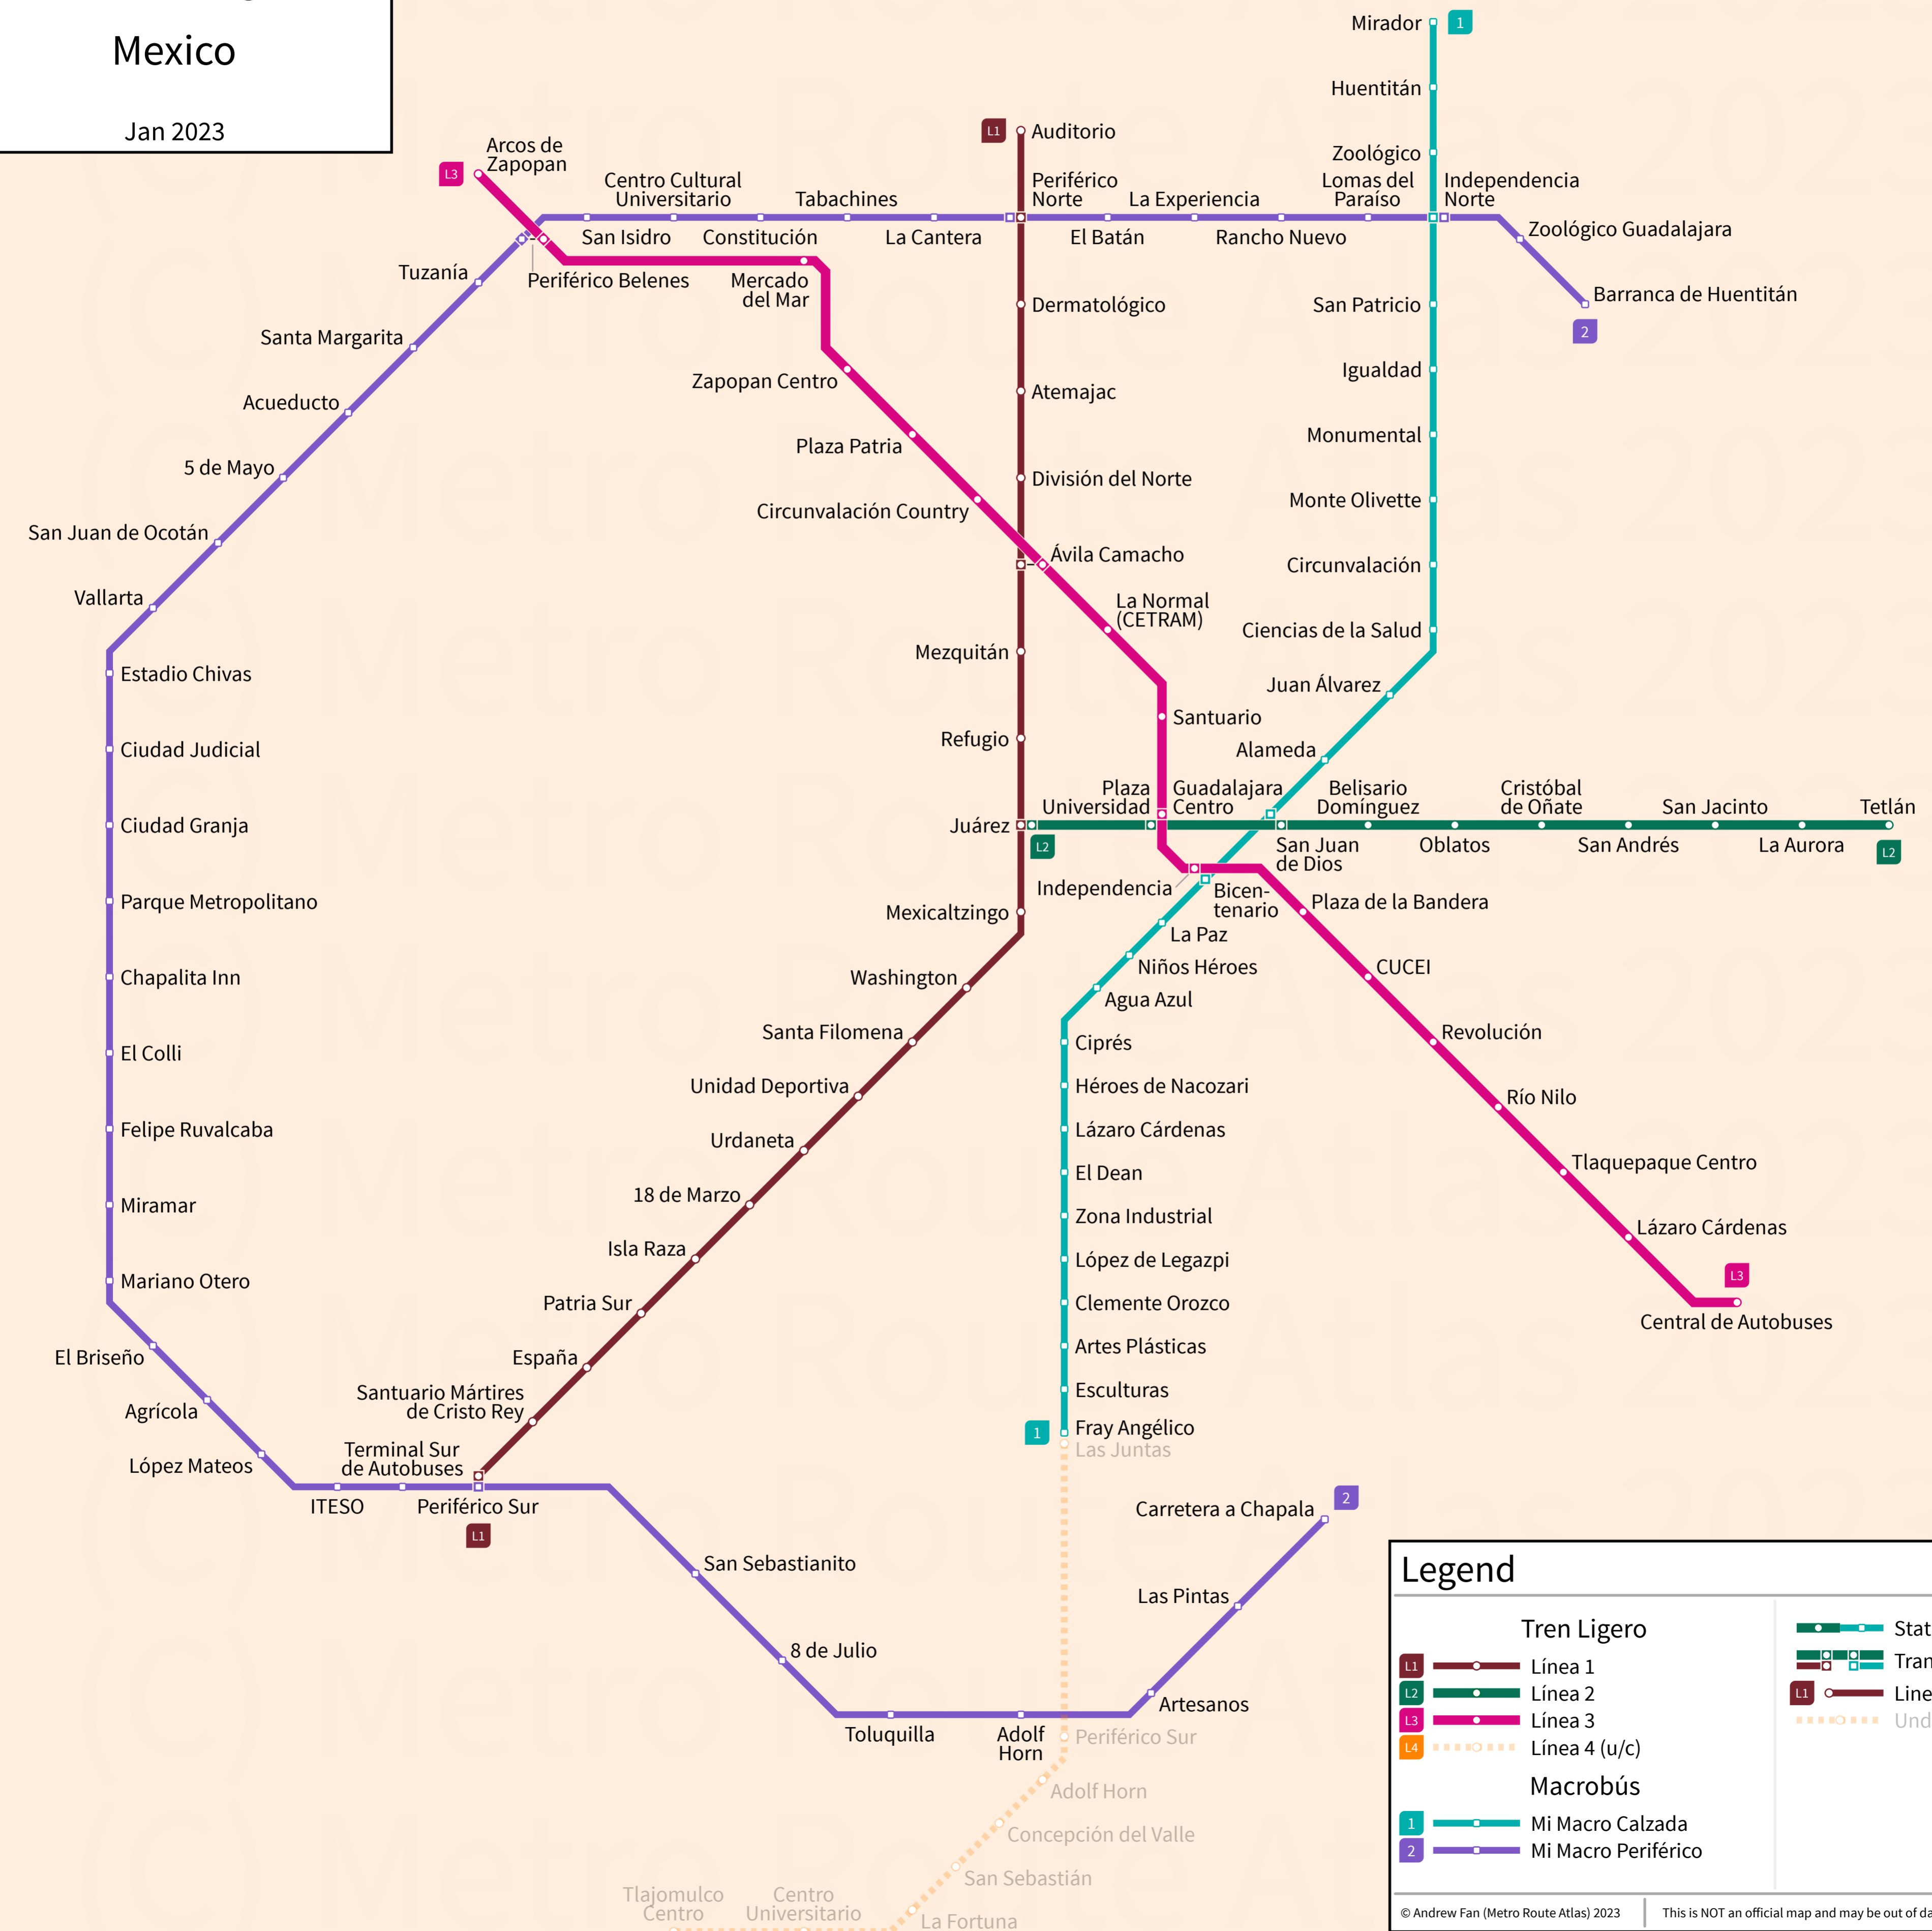

# Guadalajara

## Mexico

Jan 2023

### Legend

Tren Ligero		Station	
L1	Línea 1	Station	Station
L2	Línea 2	Transfer Station	Transfer Station
L3	Línea 3	Line Terminus	Line Terminus
L4	Línea 4 (u/c)	Under Construction	Under Construction
Macrobus			
1	Mi Macro Calzada		
2	Mi Macro Periférico		

© Andrew Fan (Metro Route Atlas) 2023 | This is NOT an official map and may be out of date. Map is not to scale.