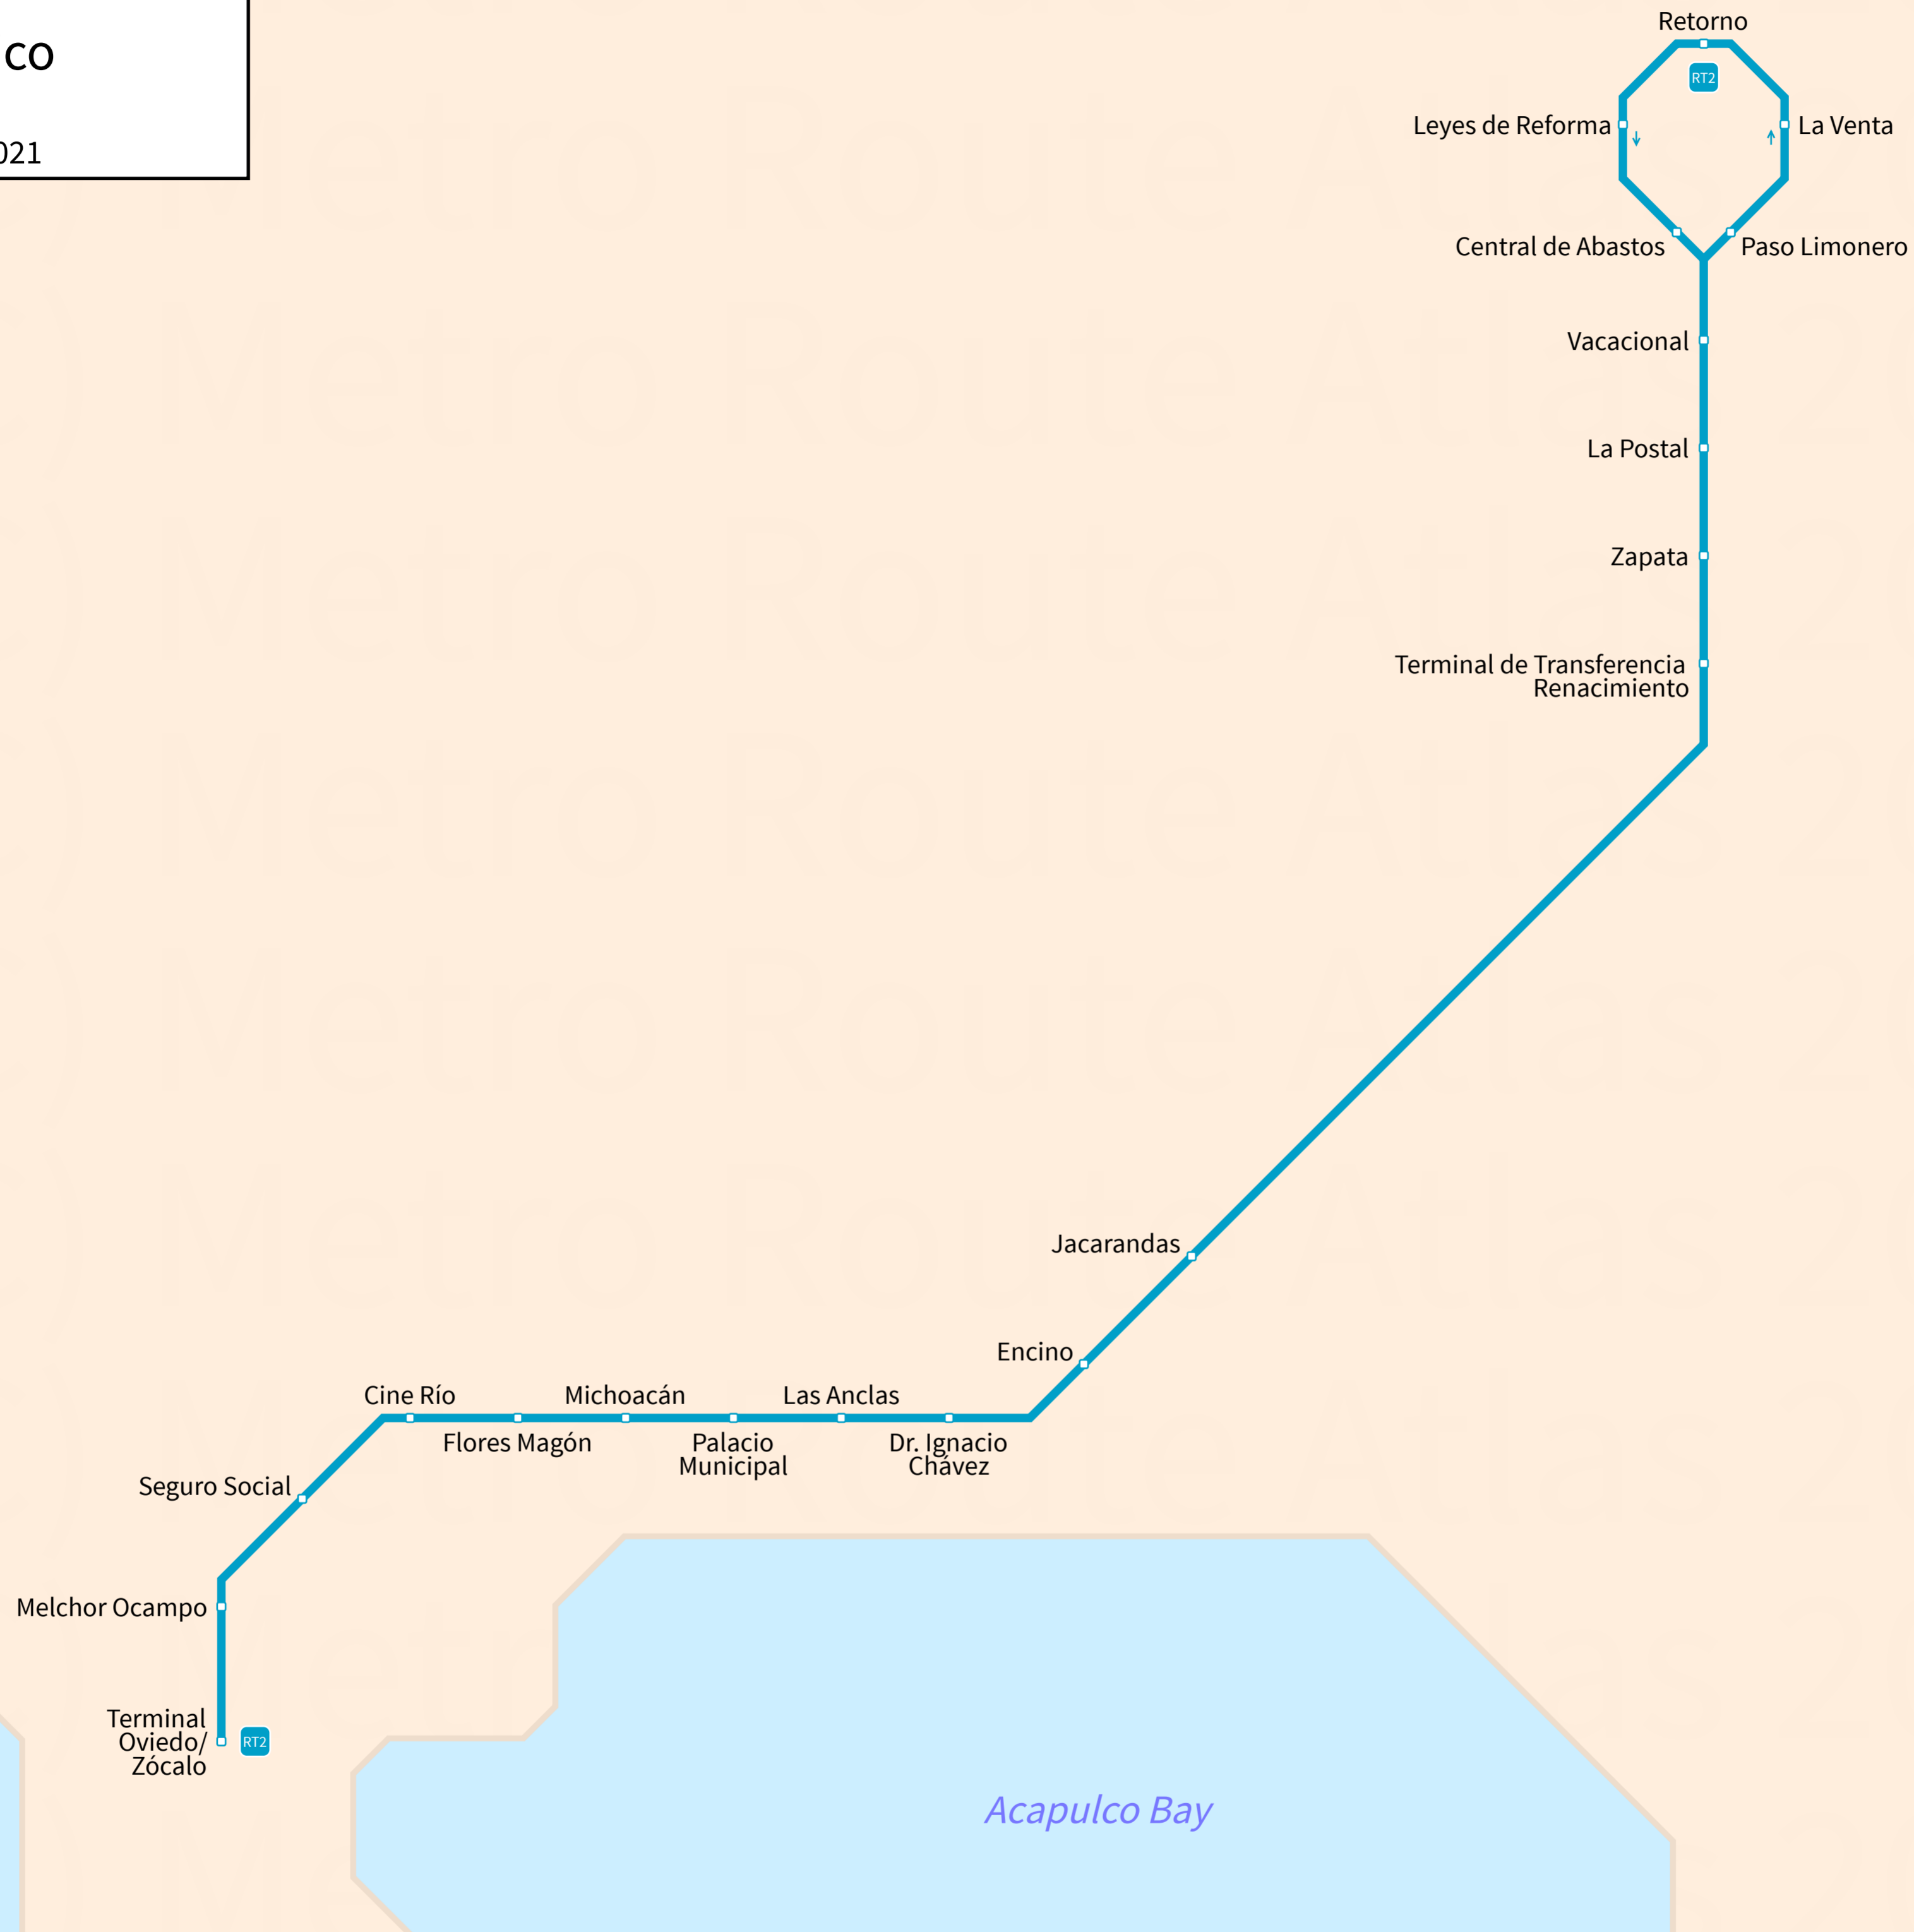

# Acapulco

Mexico

Mar 2021

### Legend

**Acabús**

- Ruta Principal
- Station
- Line Terminus
- One direction only

© Andrew Fan (Metro Route Atlas) 2021 | This is NOT an official map and may be out of date. Map is not to scale.