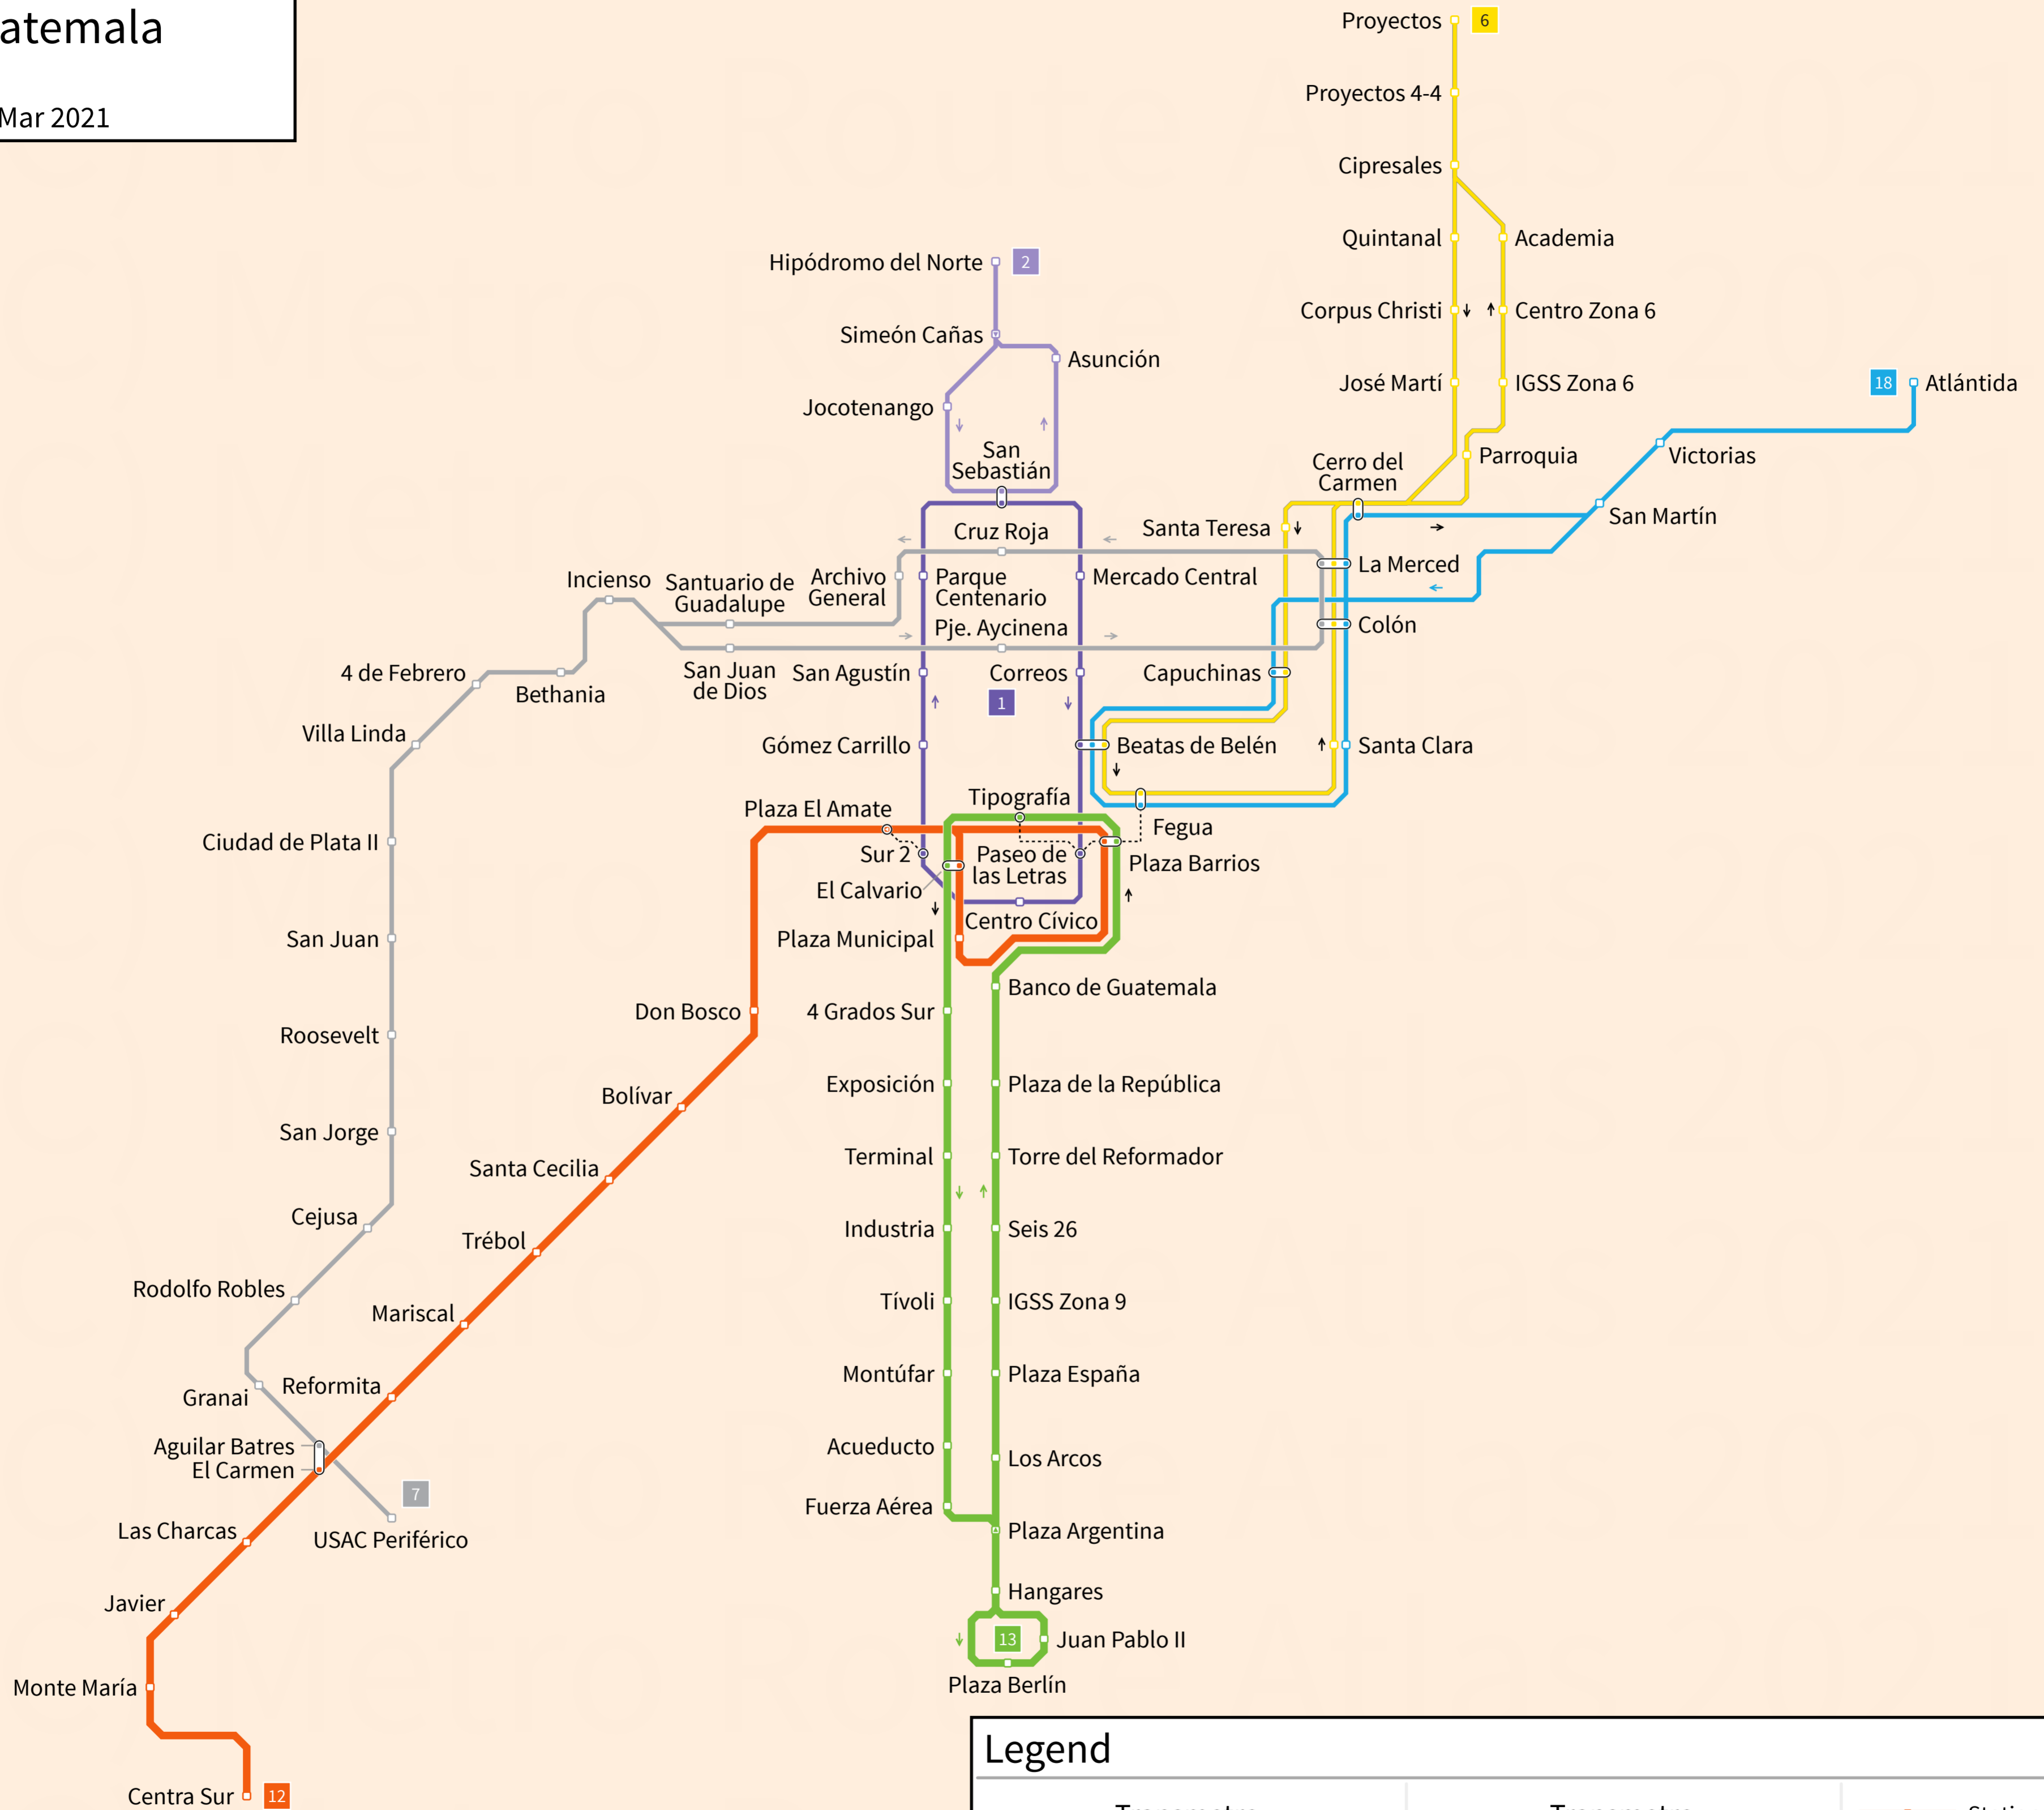

Guatemala City

Guatemala

Mar 2021

Legend

Transmetro		Transmetro		
1	Línea 1	12	Línea 12	Station
2	Línea 2	13	Línea 13	Transfer Station
6	Línea 6	18	Línea 18	Walking Connection
7	Línea 7			Line Terminus
				Under Construction
				One direction only
				Station served in one direction only

© Andrew Fan (Metro Route Atlas) 2021 | This is NOT an official map and may be out of date. Map is not to scale.