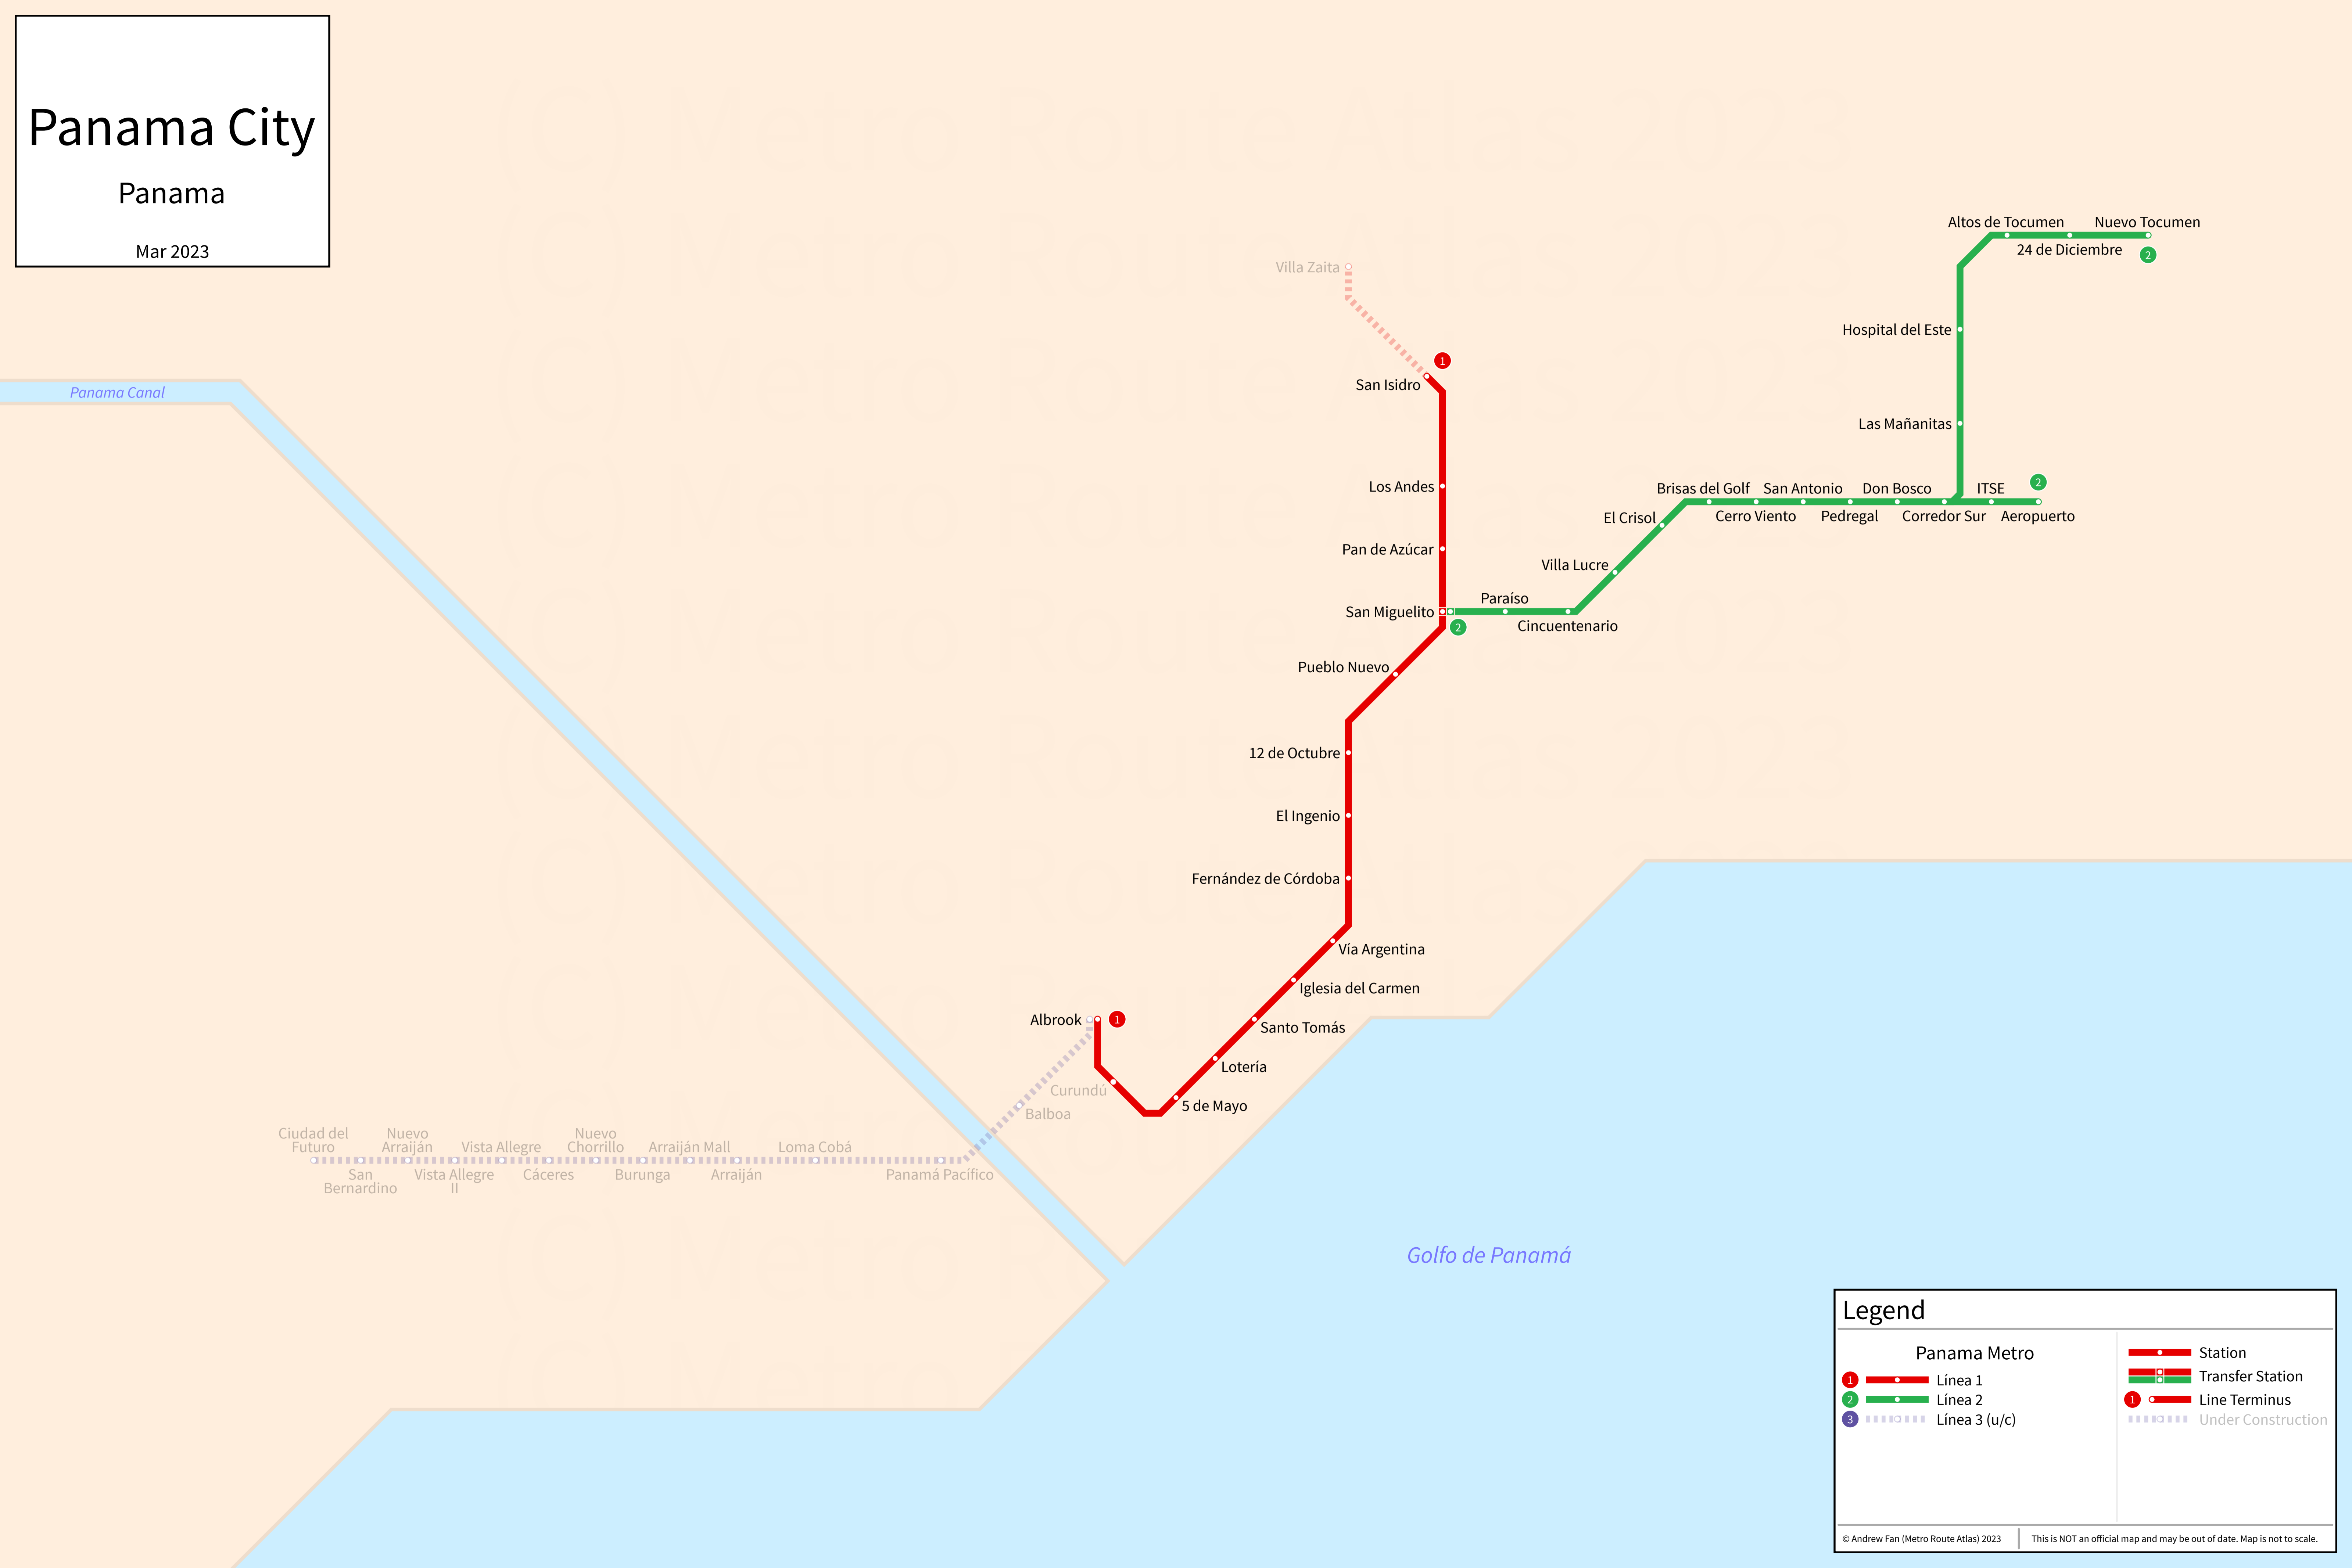

Panama City

Panama

Mar 2023

Legend

Panama Metro

- 1 (red circle) Line 1
- 2 (green circle) Line 2
- 3 (blue circle) Line 3 (u/c)
- Station (red line with white dot)
- Transfer Station (green line with white square)
- Line Terminus (red line with red circle)
- Under Construction (blue dashed line)

© Andrew Fan (Metro Route Atlas) 2023 | This is NOT an official map and may be out of date. Map is not to scale.