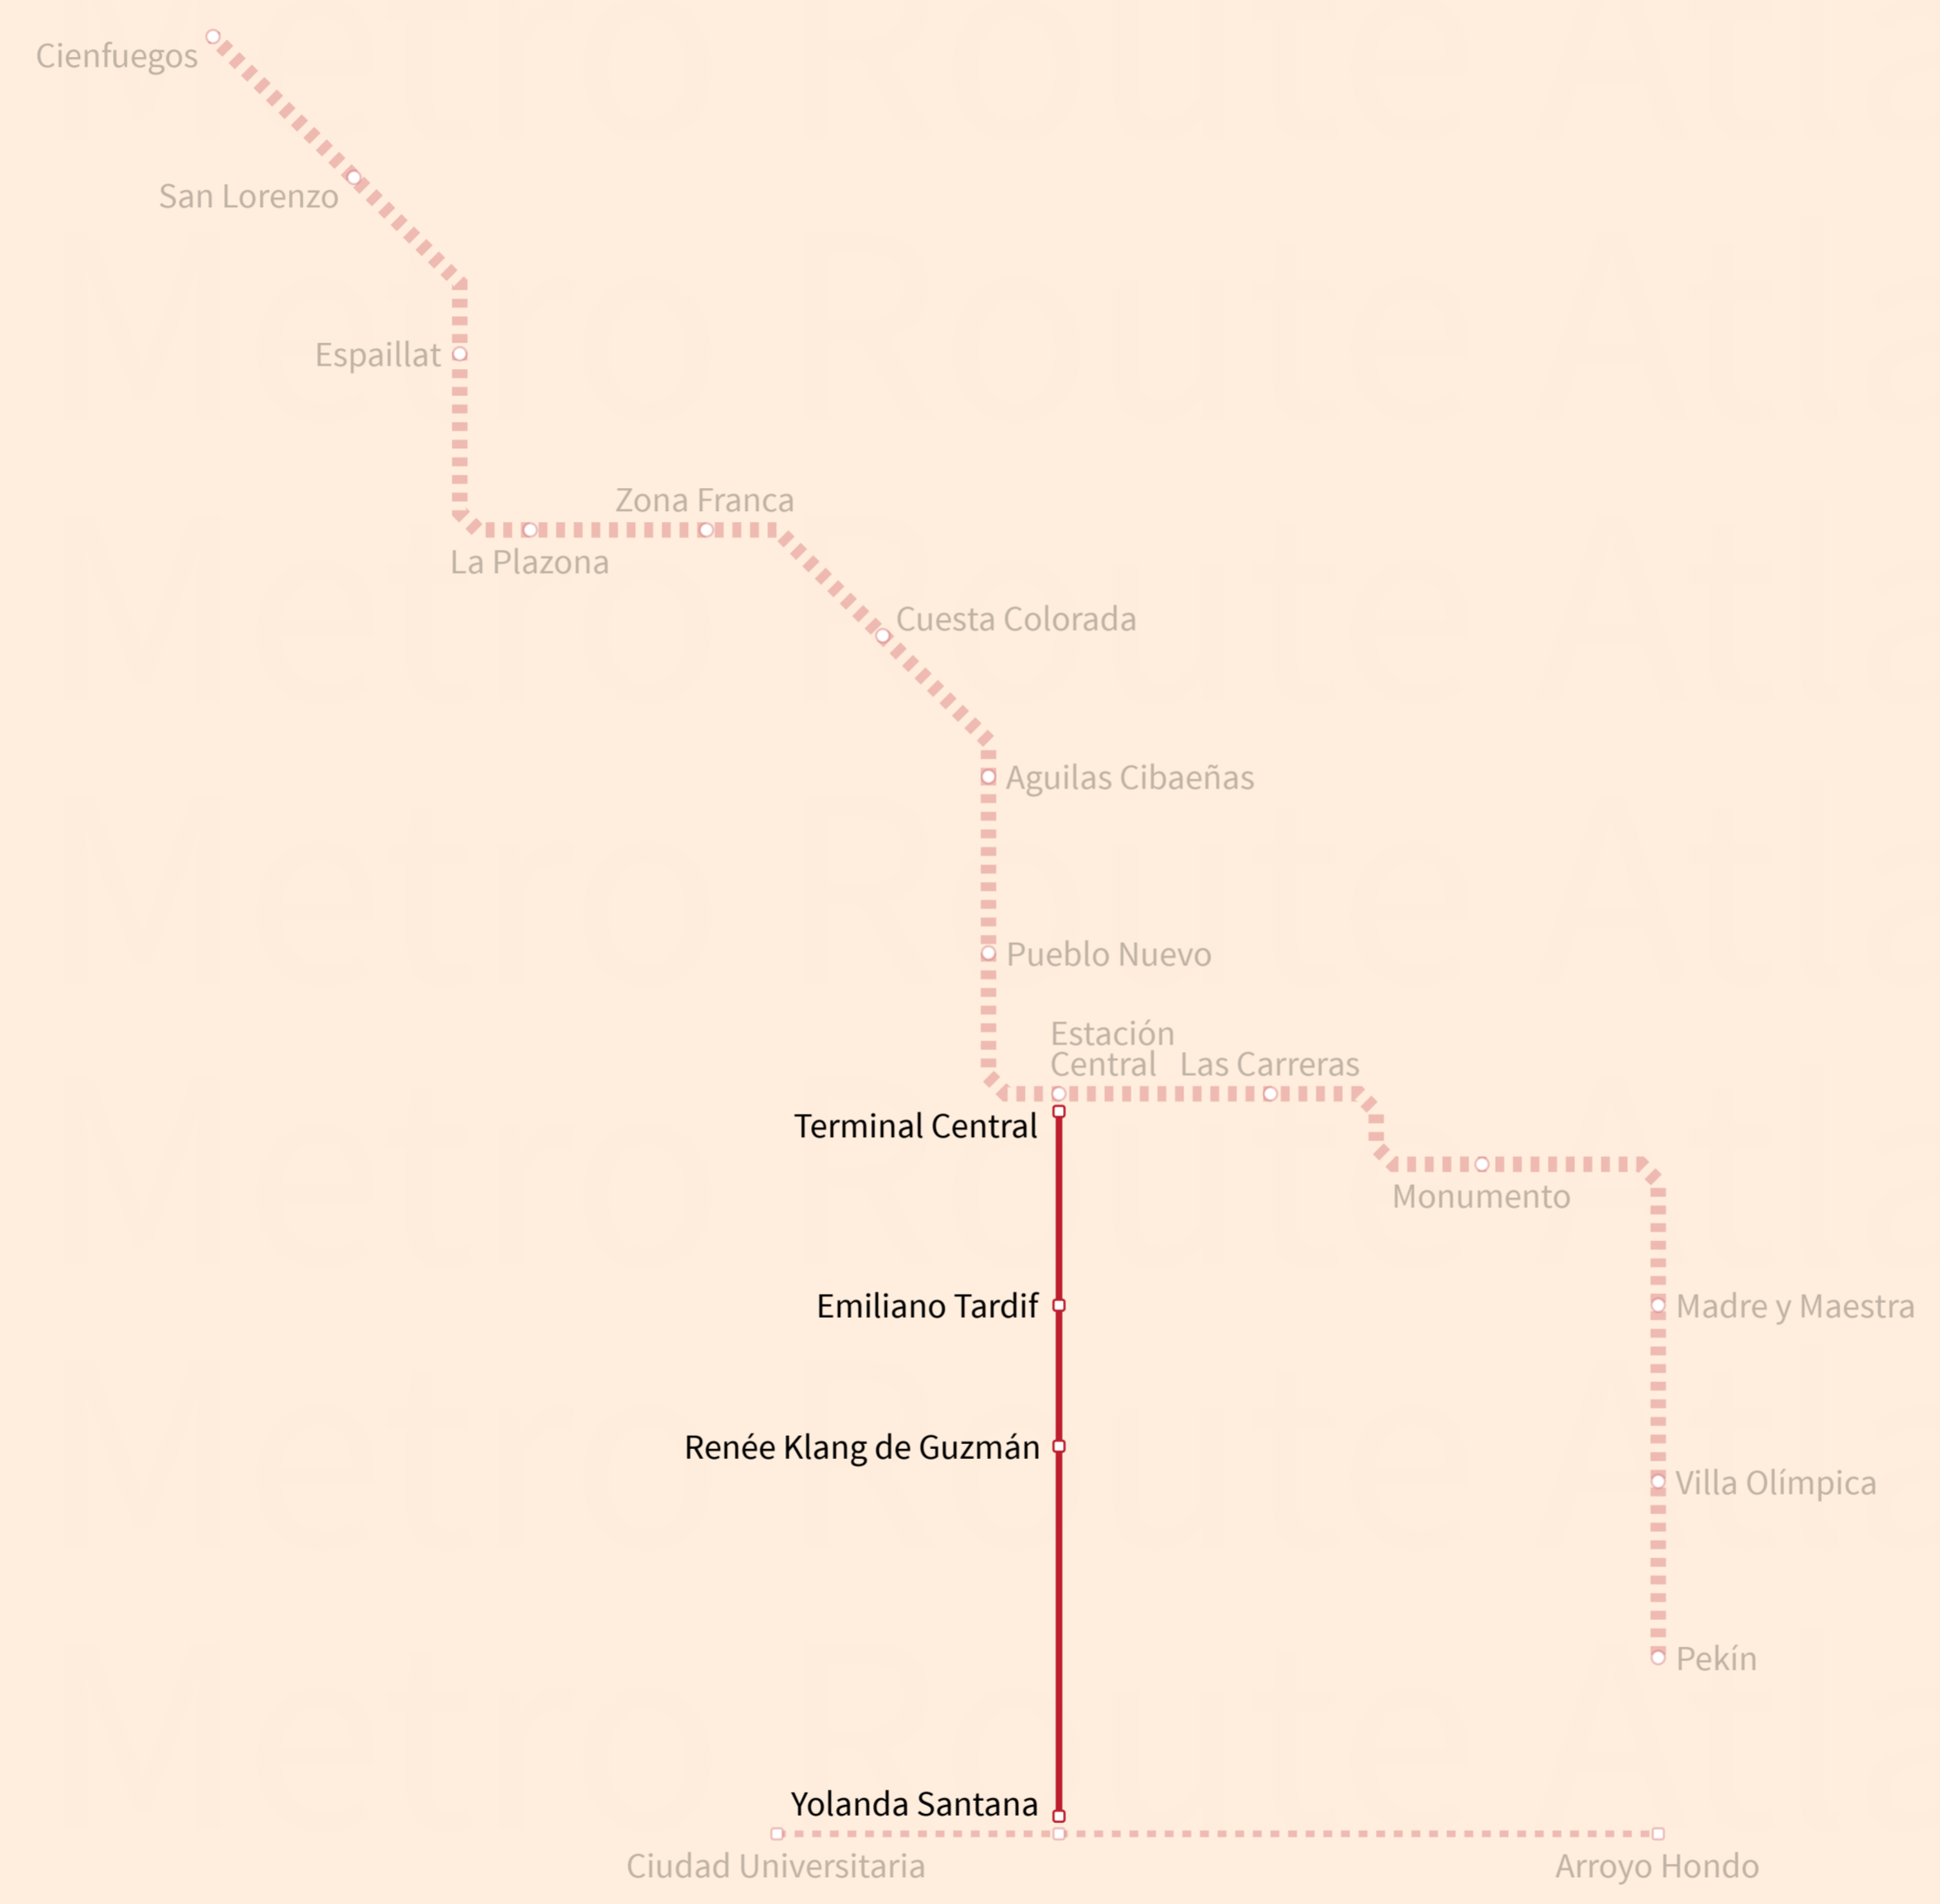

Santiago de los Caballeros

Dominican Republic

May 2024

Legend

Monorriel de Santiago		Station
M1	Línea 1 (u/c)	Transfer Station
Teleférico de Santiago		Line Terminus
T1	Línea 1	Under Construction

© Andrew Fan (Metro Route Atlas) 2024 | This is NOT an official map and may be out of date. Map is not to scale.