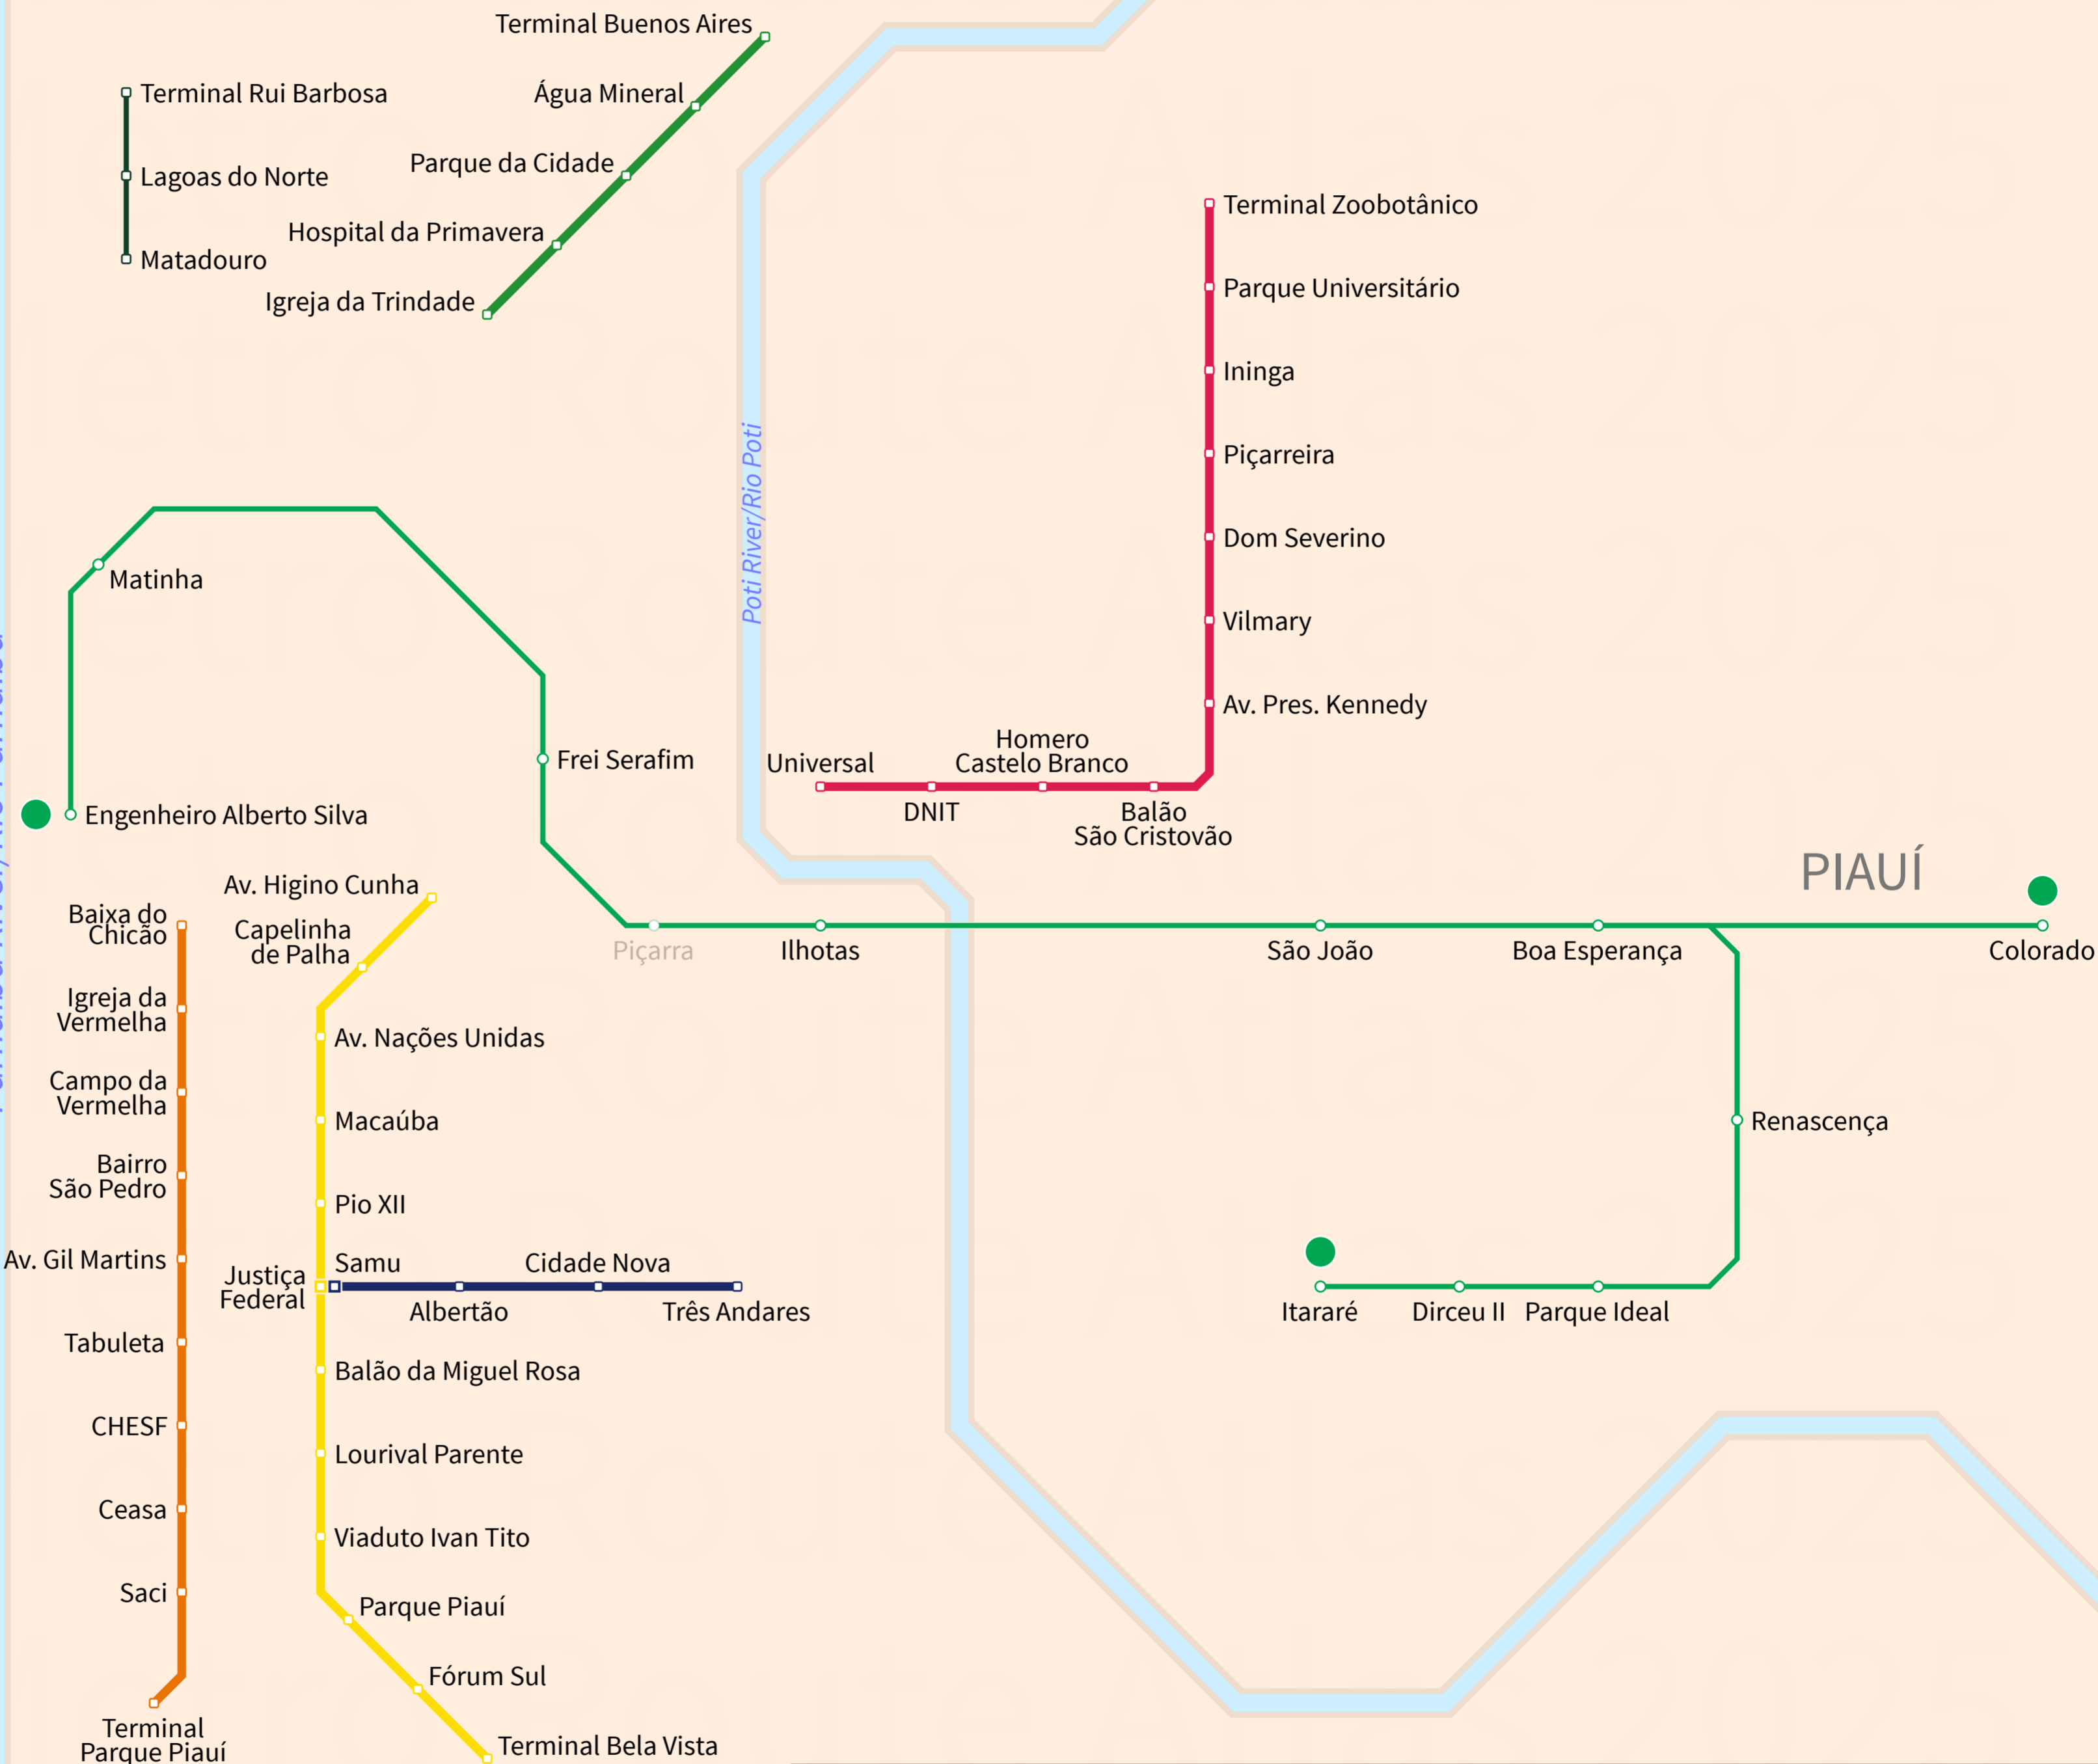

Teresina

Brazil

2025-01-18

MARANHÃO

PIAUI

Parnaíba River/Rio Parnaíba

Poti River/Rio Poti

Legend

Teresina Metro	Corredor Sul I	Station
Teresina Metro	Corredor Sul II	Transfer Station
	Corredor Leste I	Line Terminus
	Corredor Sudeste I	Under Construction
	Corredor Norte I	
	Corredor Norte II	

© Andrew Fan (Metro Route Atlas) 2025 | This is NOT an official map and may be out of date. Map is not to scale.