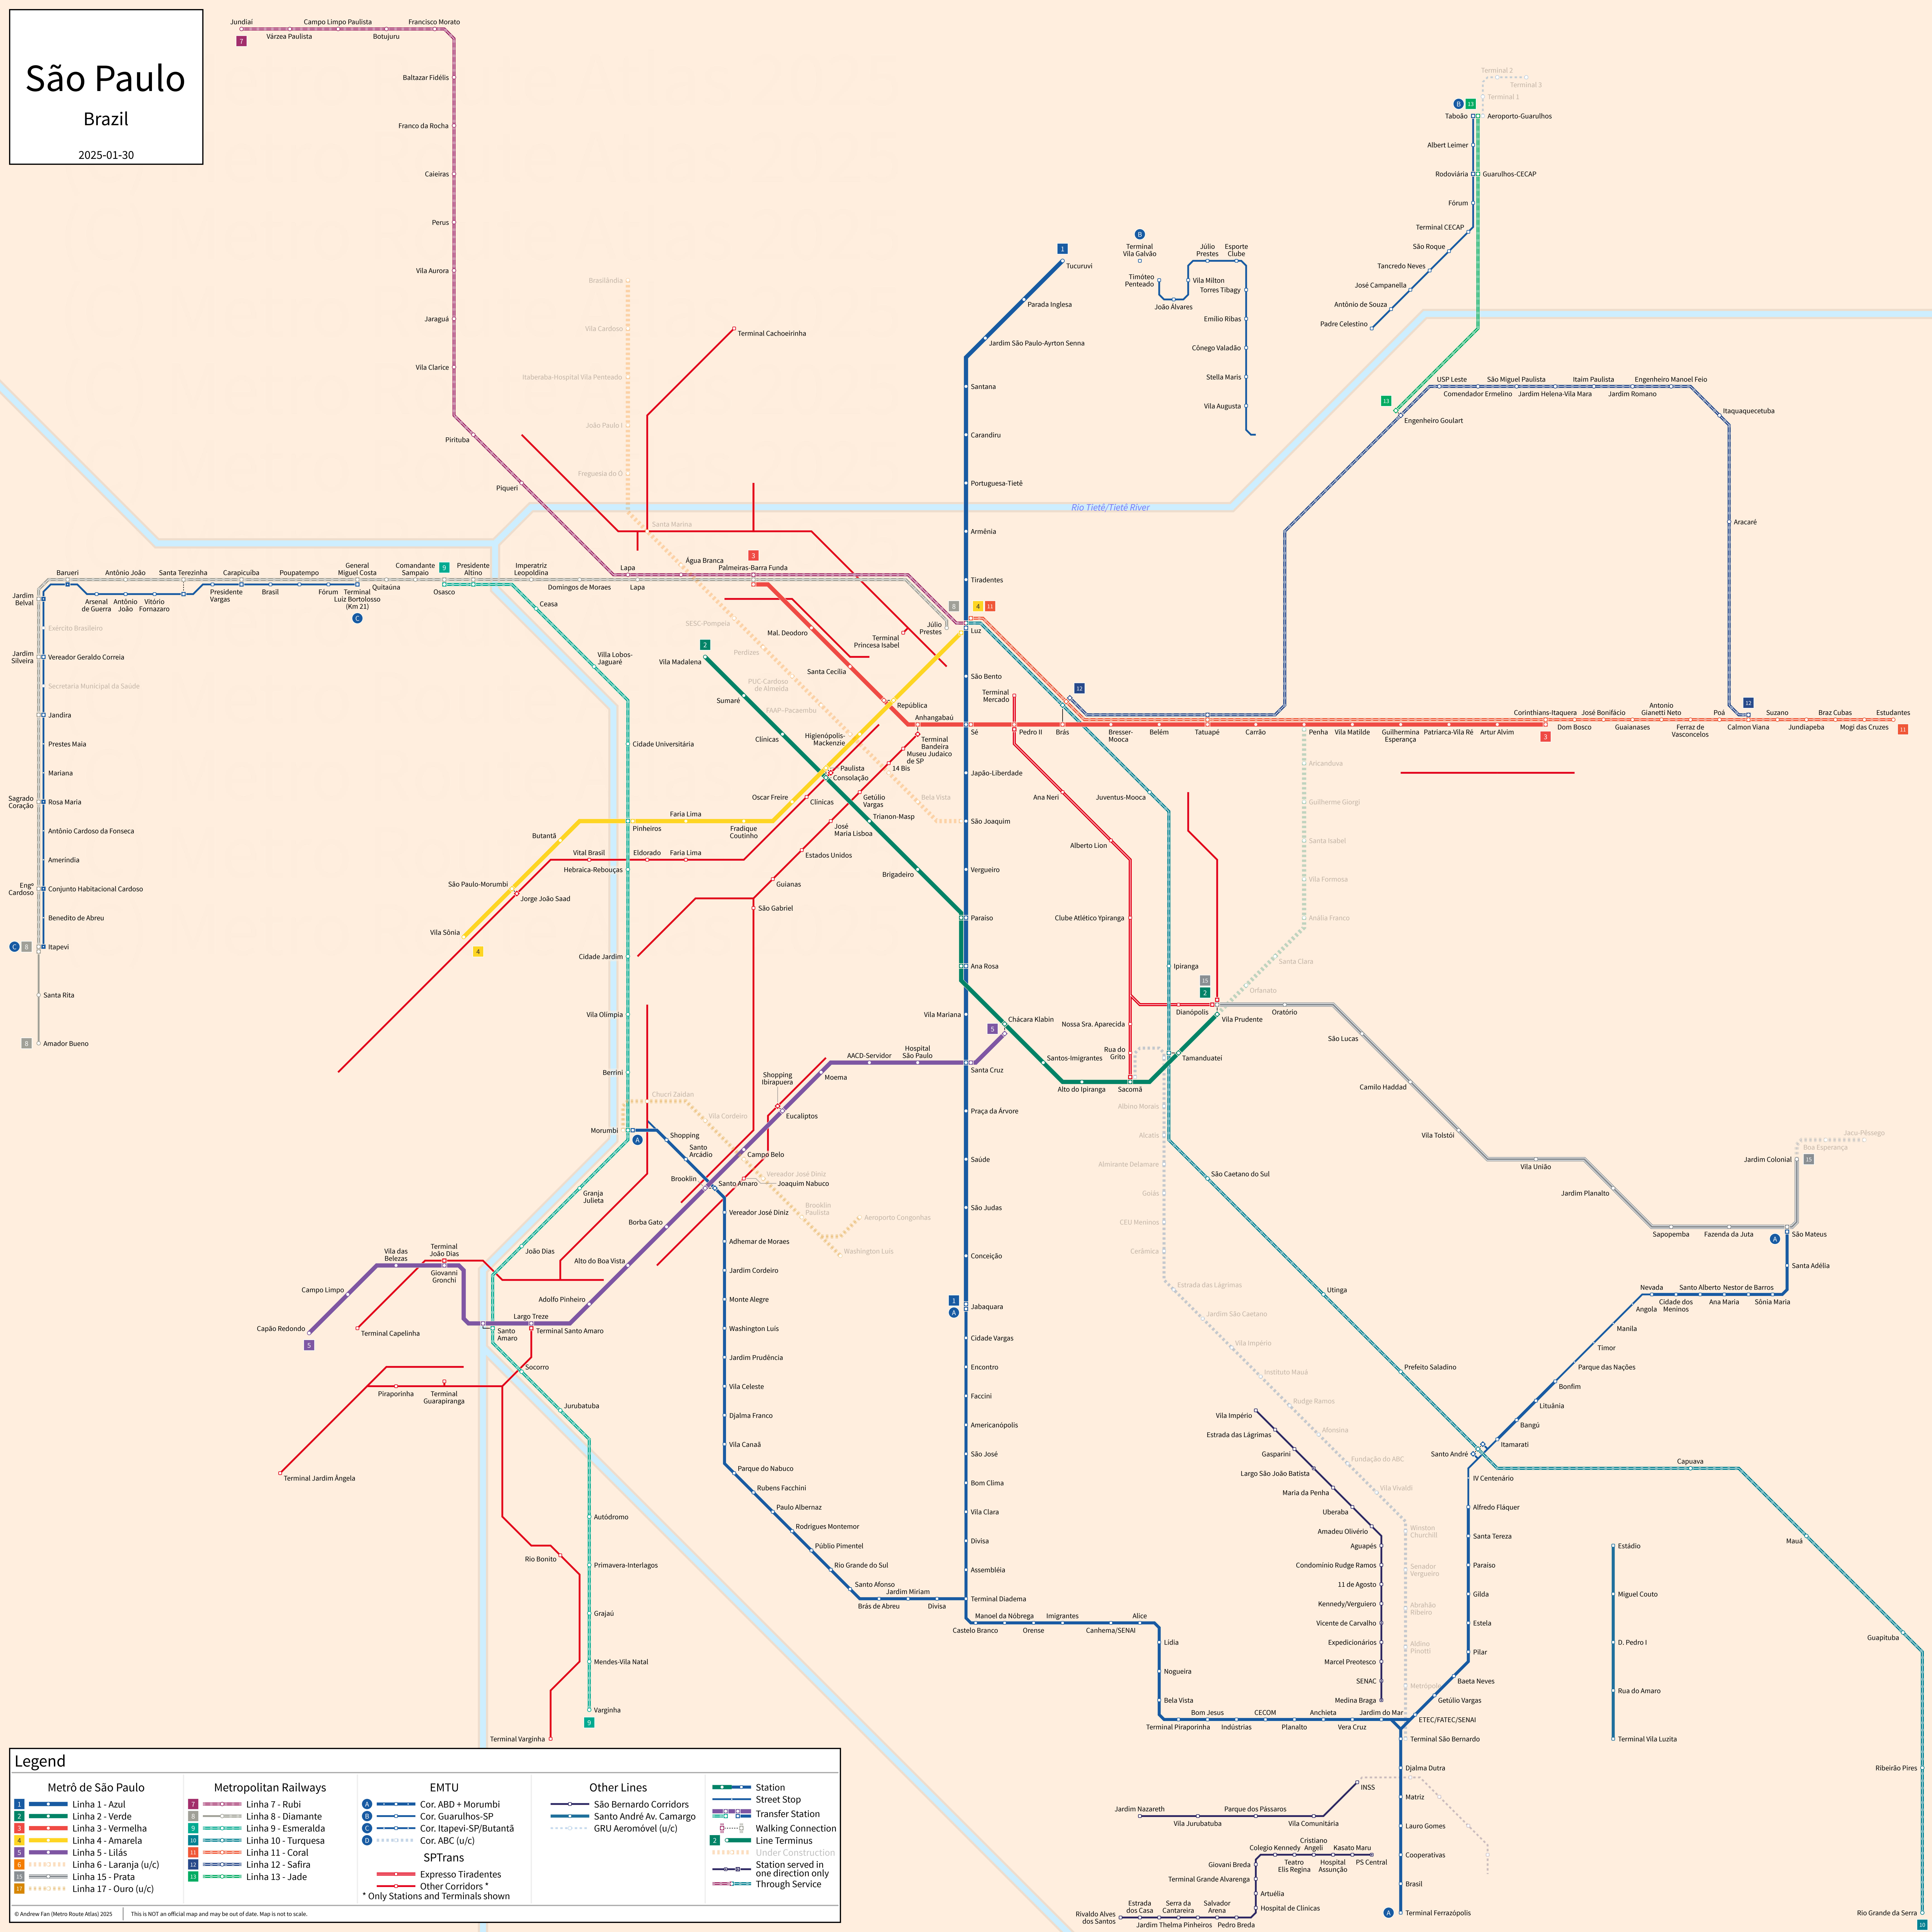

São Paulo

Brazil

2025-01-30

Legend

Metrô de São Paulo <ul style="list-style-type: none">1 Linha 1 - Azul2 Linha 2 - Verde3 Linha 3 - Vermelha4 Linha 4 - Amarela5 Linha 5 - Lilás6 Linha 6 - Laranja (u/c)15 Linha 15 - Prata17 Linha 17 - Ouro (u/c)	Metropolitan Railways <ul style="list-style-type: none">7 Linha 7 - Rubi8 Linha 8 - Diamante9 Linha 9 - Esmeralda10 Linha 10 - Turquesa11 Linha 11 - Coral12 Linha 12 - Safira13 Linha 13 - Jade	EMTU <ul style="list-style-type: none">A Cor. ABD + MorumbiB Cor. Guarulhos-SPC Cor. Itapevi-SP/ButantãD Cor. ABC (u/c) SPTans <ul style="list-style-type: none">Expresso TiradentesOther Corridors ** Only Stations and Terminals shown	Other Lines <ul style="list-style-type: none">São Bernardo CorridorsSanto André Av. CamargoGRU Aeromóvel (u/c)	Station <ul style="list-style-type: none">StationStreet StopTransfer StationWalking ConnectionLine TerminusUnder ConstructionStation served in one direction onlyThrough Service
--	---	---	---	--

© Andrew Fan (Metro Route Atlas) 2025 This is NOT an official map and may be out of date. Map is not to scale.