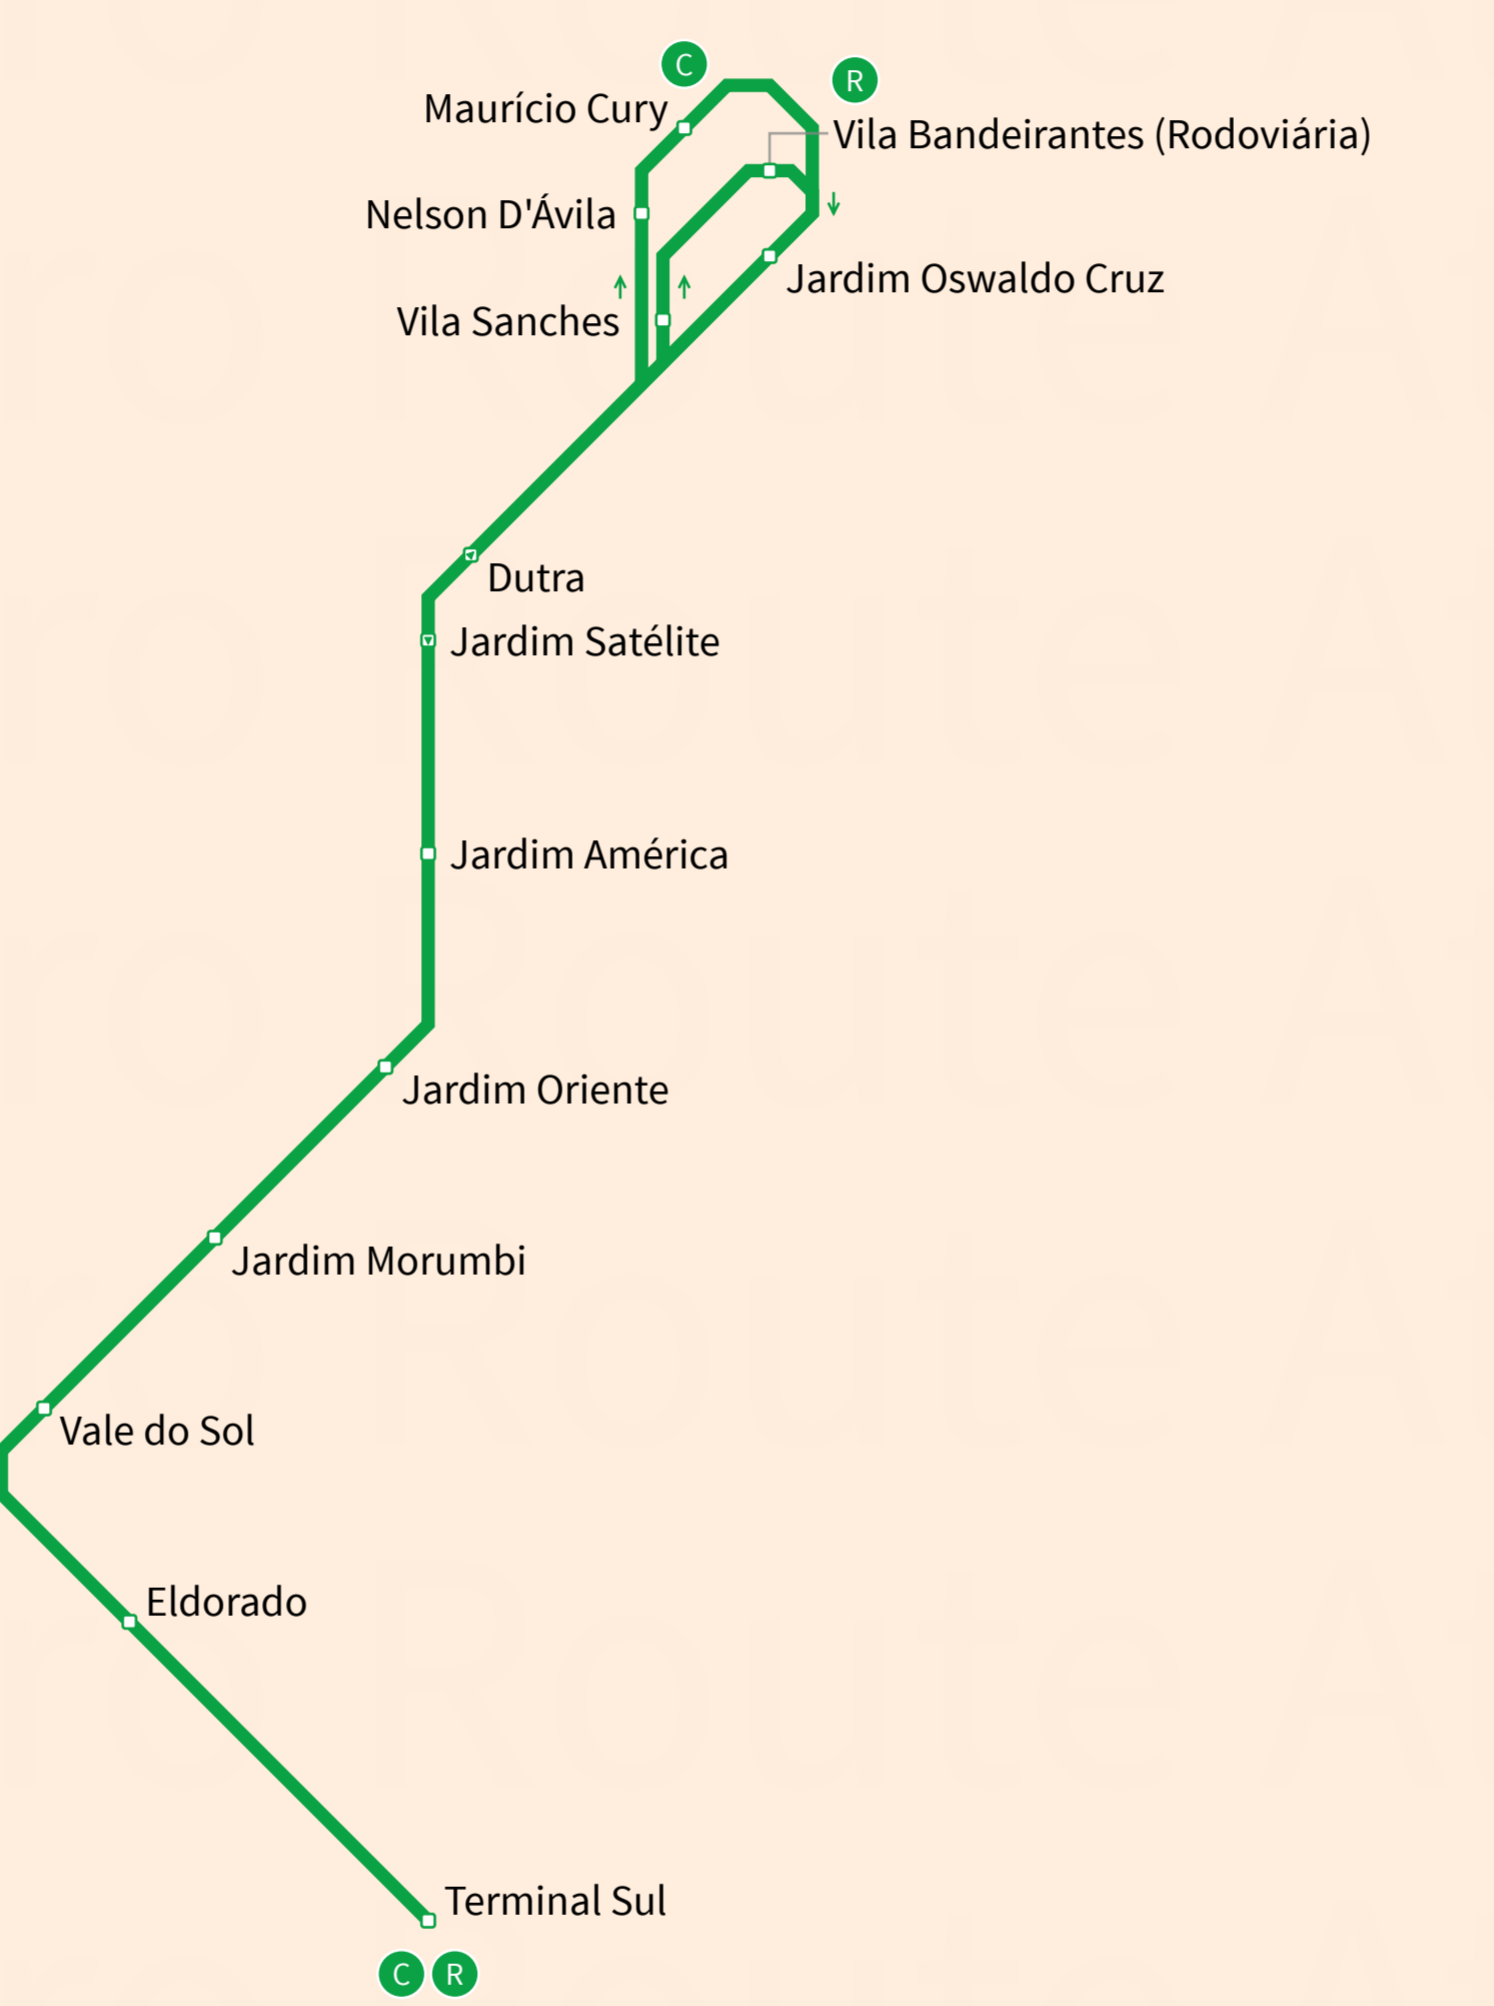

São José dos Campos
 Brazil
 Dec 2022

Legend

VLP São José	
— Linha Verde - Centro	Station
— Linha Verde - Rodoviária	— Line Terminus
	Under Construction
	One direction only
	Station served in one direction only

© Andrew Fan (Metro Route Atlas) 2022 | This is NOT an official map and may be out of date. Map is not to scale.