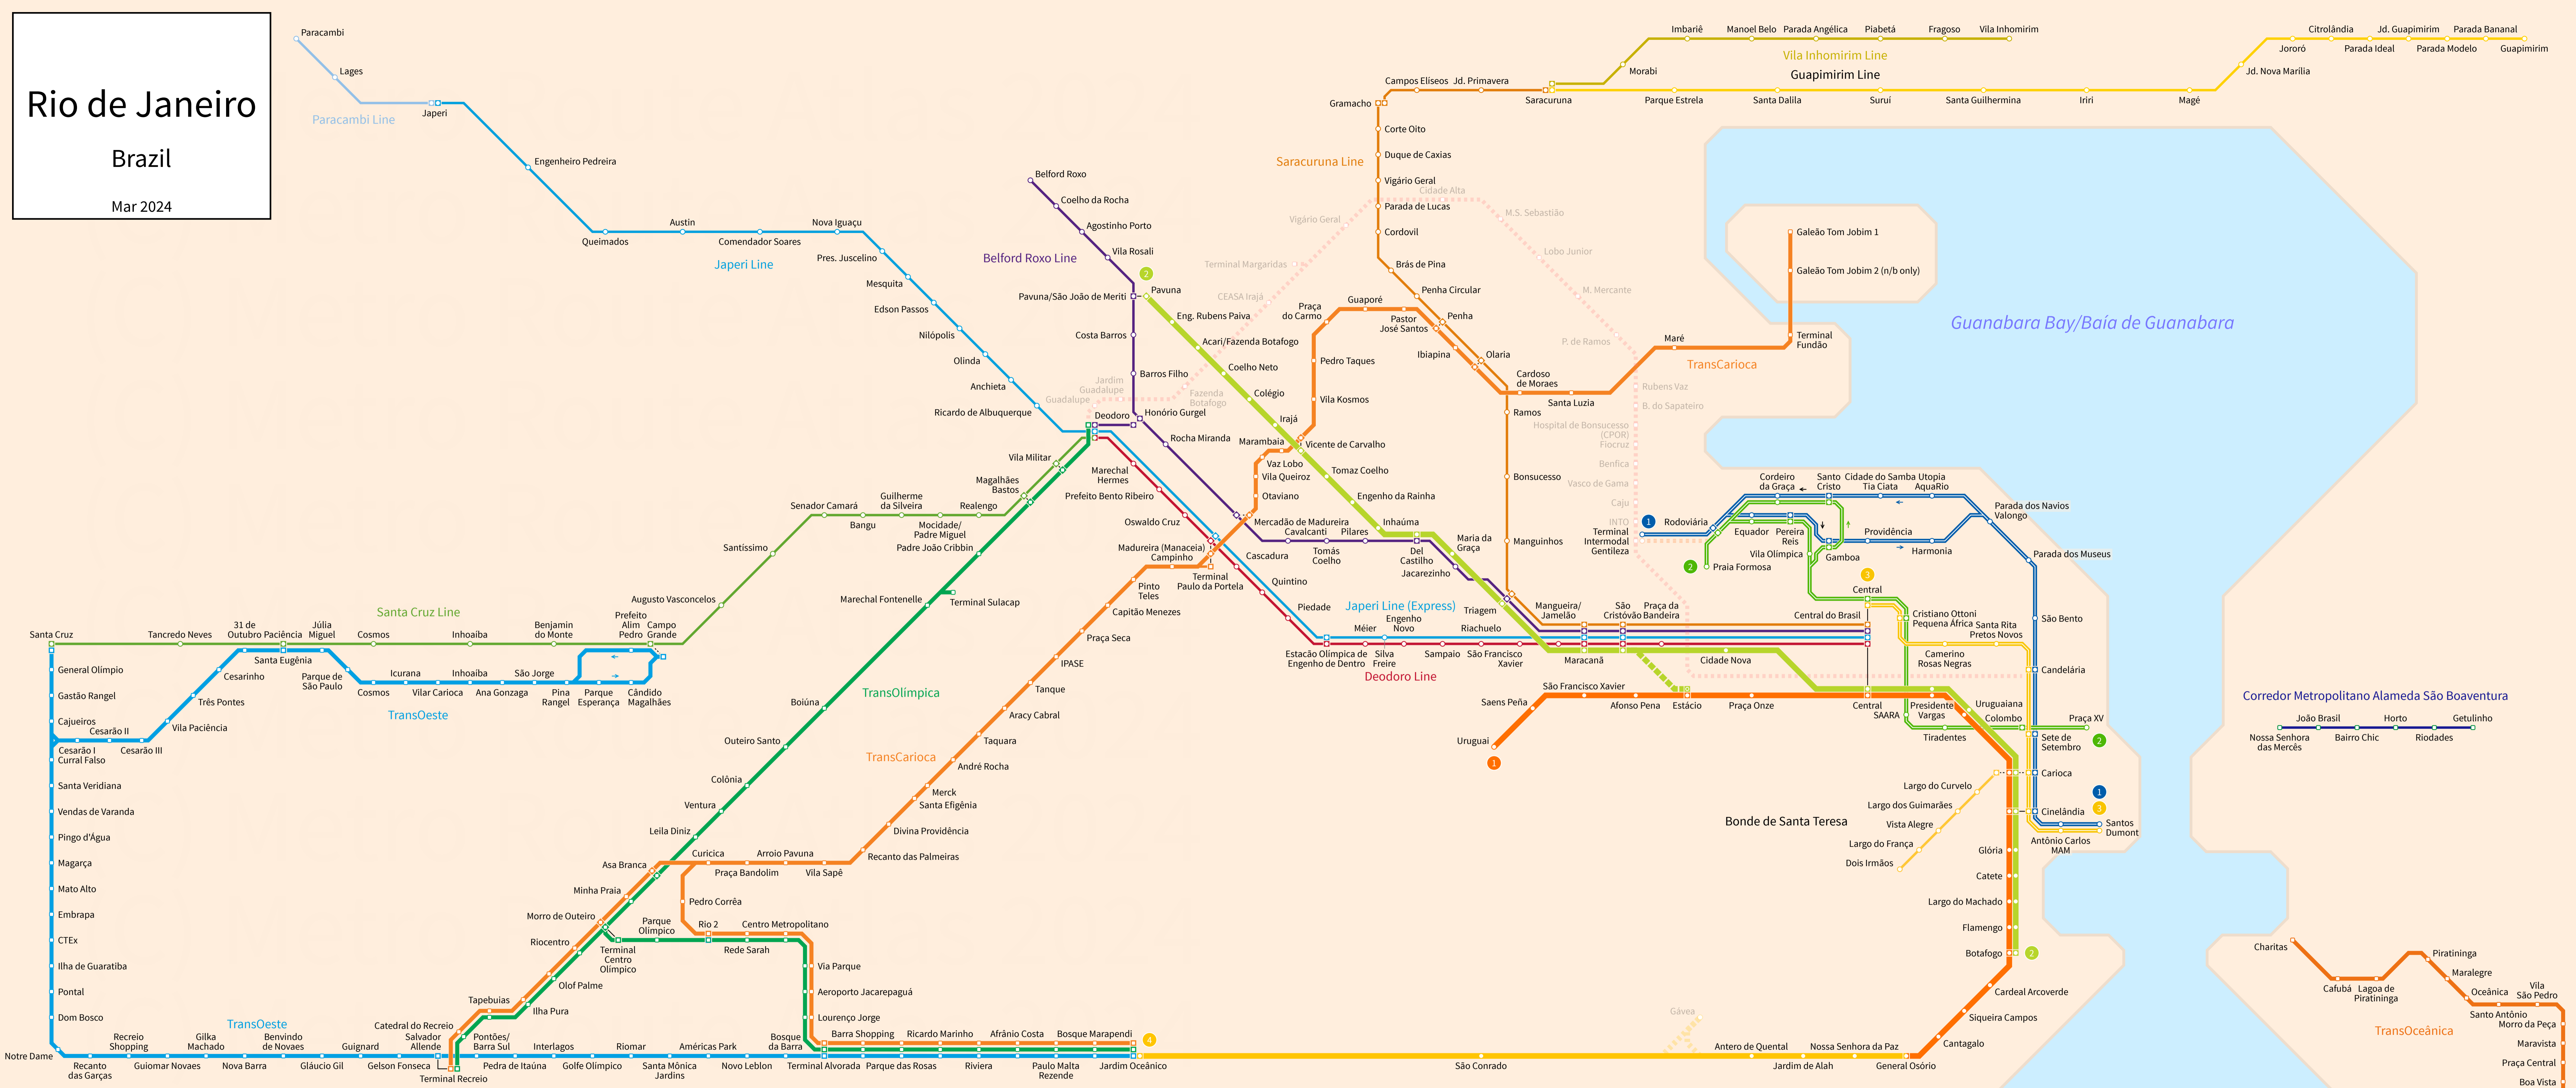

Rio de Janeiro

Brazil

Mar 2024

MetrôRio		SuperVia (Urban)		SuperVia (Regional)		BRT Rio		VLT Carioca		Other Lines (Rio/West Bay)		Other Lines (Niterói/East Bay)		Station	
1	Linha 1	Deodoro	Santa Cruz	Paracambi	TransOeste	TransOlimpica	TransBrasil (u/c)	1	Linha 1	Bonde de Santa Teresa	TransOceânica	CM Alameda S. Boaventura	Station	Transfer Station	Walking Connection
2	Linha 2	Japeri	Belford Roxo	Vila Inhomirim	TransCarioca	TransOlimpica	TransBrasil (u/c)	2	Linha 2				Line Terminus	Under Construction	One direction only
4	Linha 4	Saracuruna		Guapimirim				3	Linha 3				Through Service	Weekend Only	Weekend Only