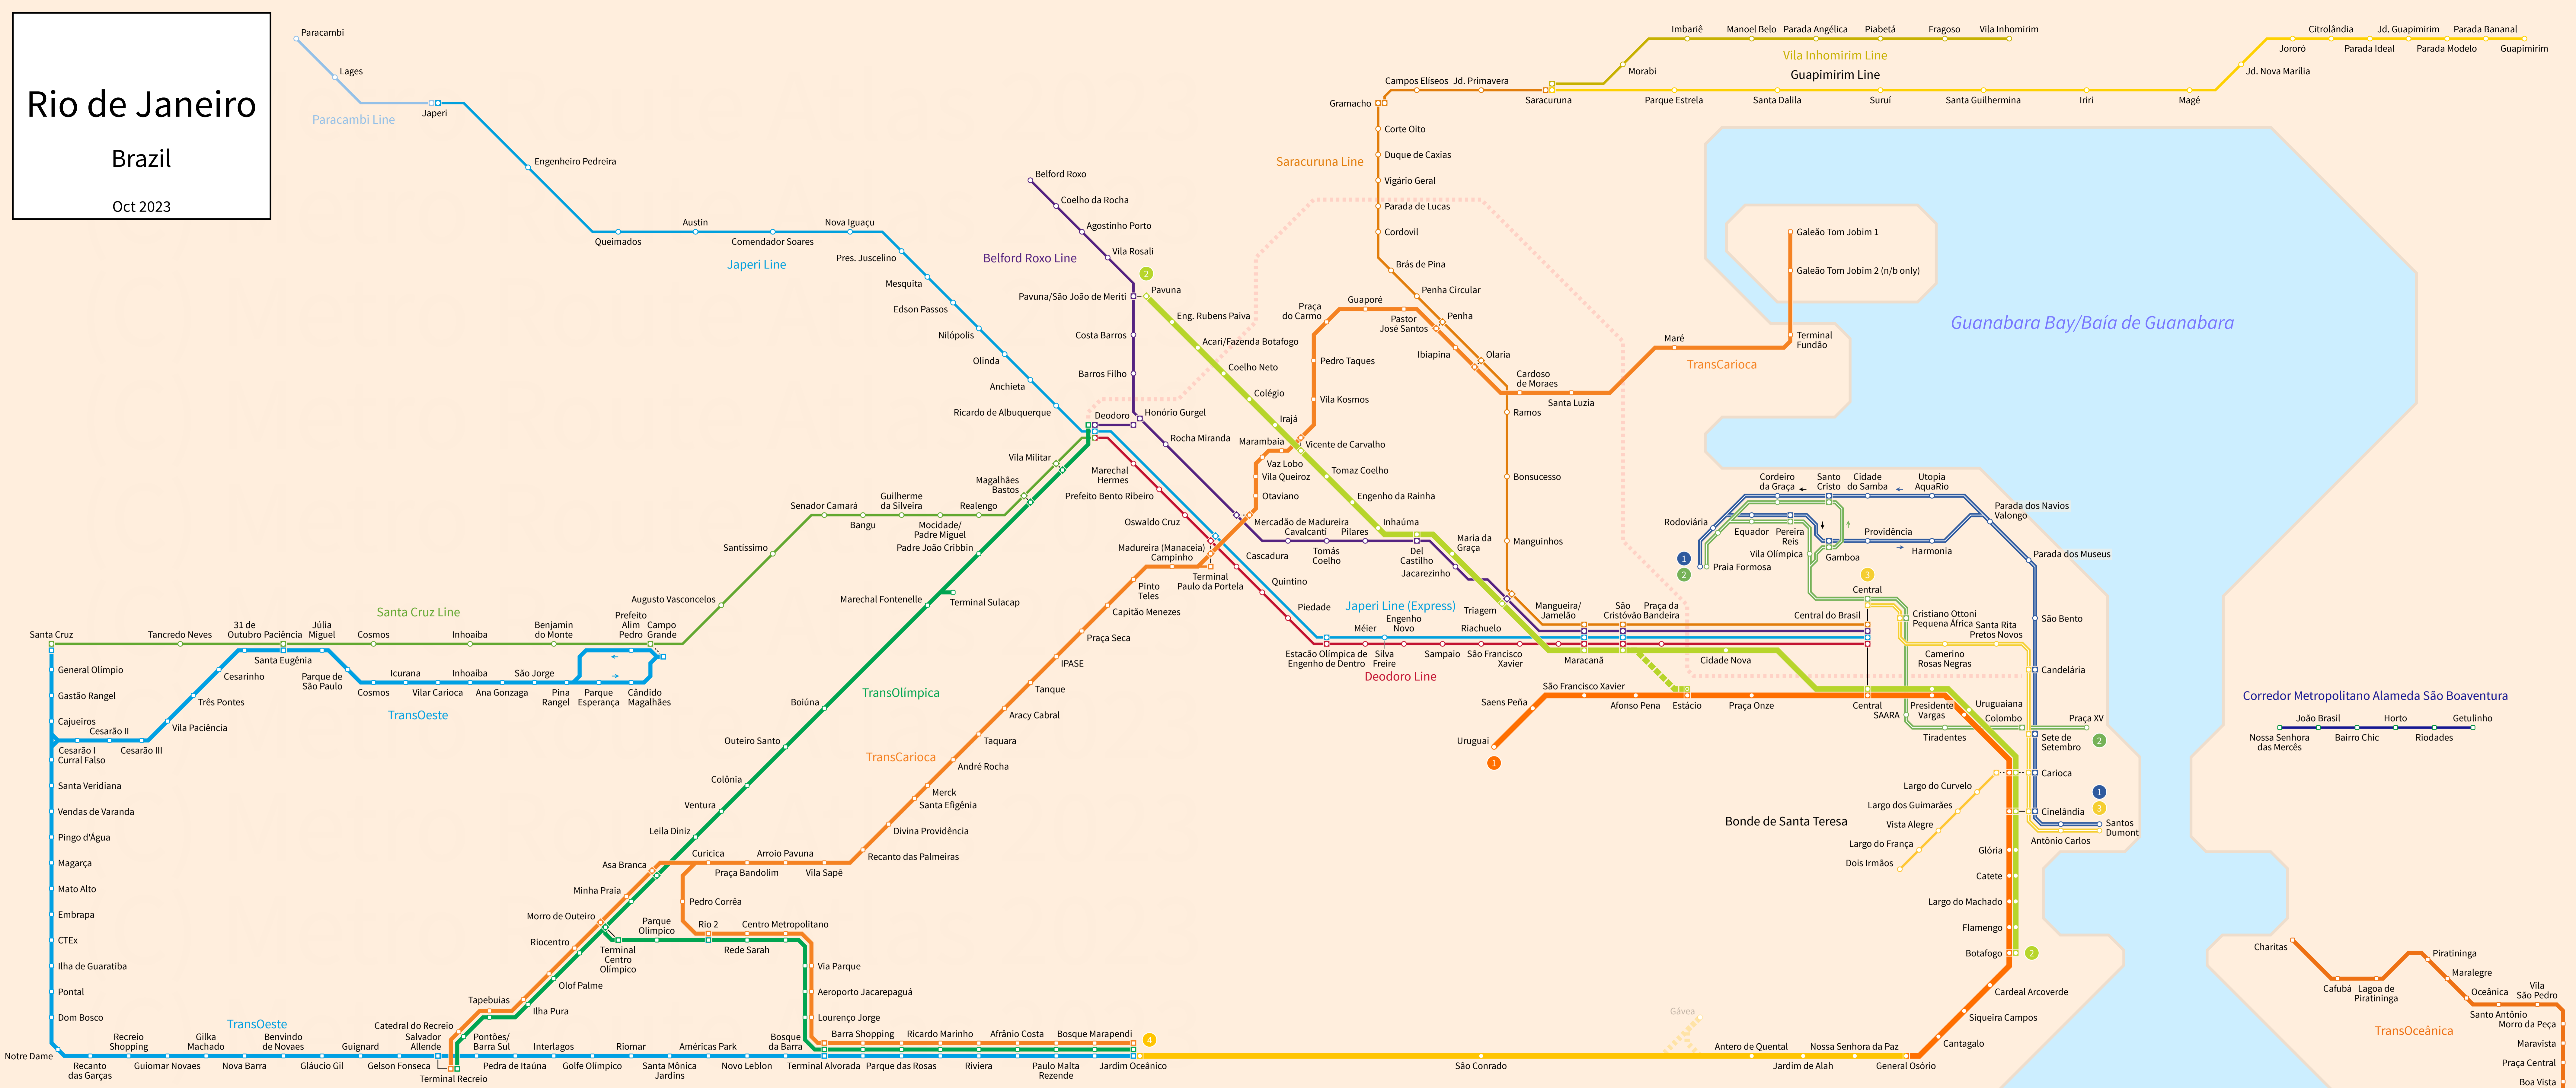

# Rio de Janeiro

## Brazil

Oct 2023

MetrôRio		SuperVia (Urban)		SuperVia (Regional)		BRT Rio		VLT Carioca		Other Lines (Rio/West Bay)		Other Lines (Niterói/East Bay)		Legend	
1	Linha 1	Deodoro	Santa Cruz	Paracambi	TransOeste	Linha 1	TransCarioca	Linha 1	Bonde de Santa Teresa	TransOceânica	Station	Transfer Station	Walking Connection	Line Terminus	<ul style="list-style-type: none"> <li>Under Construction</li> <li>One direction only</li> <li>Through Service</li> <li>Weekend Only</li> </ul>
2	Linha 2	Japeri	Japeri	Vila Inhomirim	TransOlimpica	Linha 2	TransOlimpica	Linha 2		CM Alameda S. Boaventura	Under Construction	One direction only	Through Service		
4	Linha 4	Belford Roxo	Saracuruna	Guapimirim	TransBrasil (u/c)	Linha 3		Linha 3			Weekend Only				