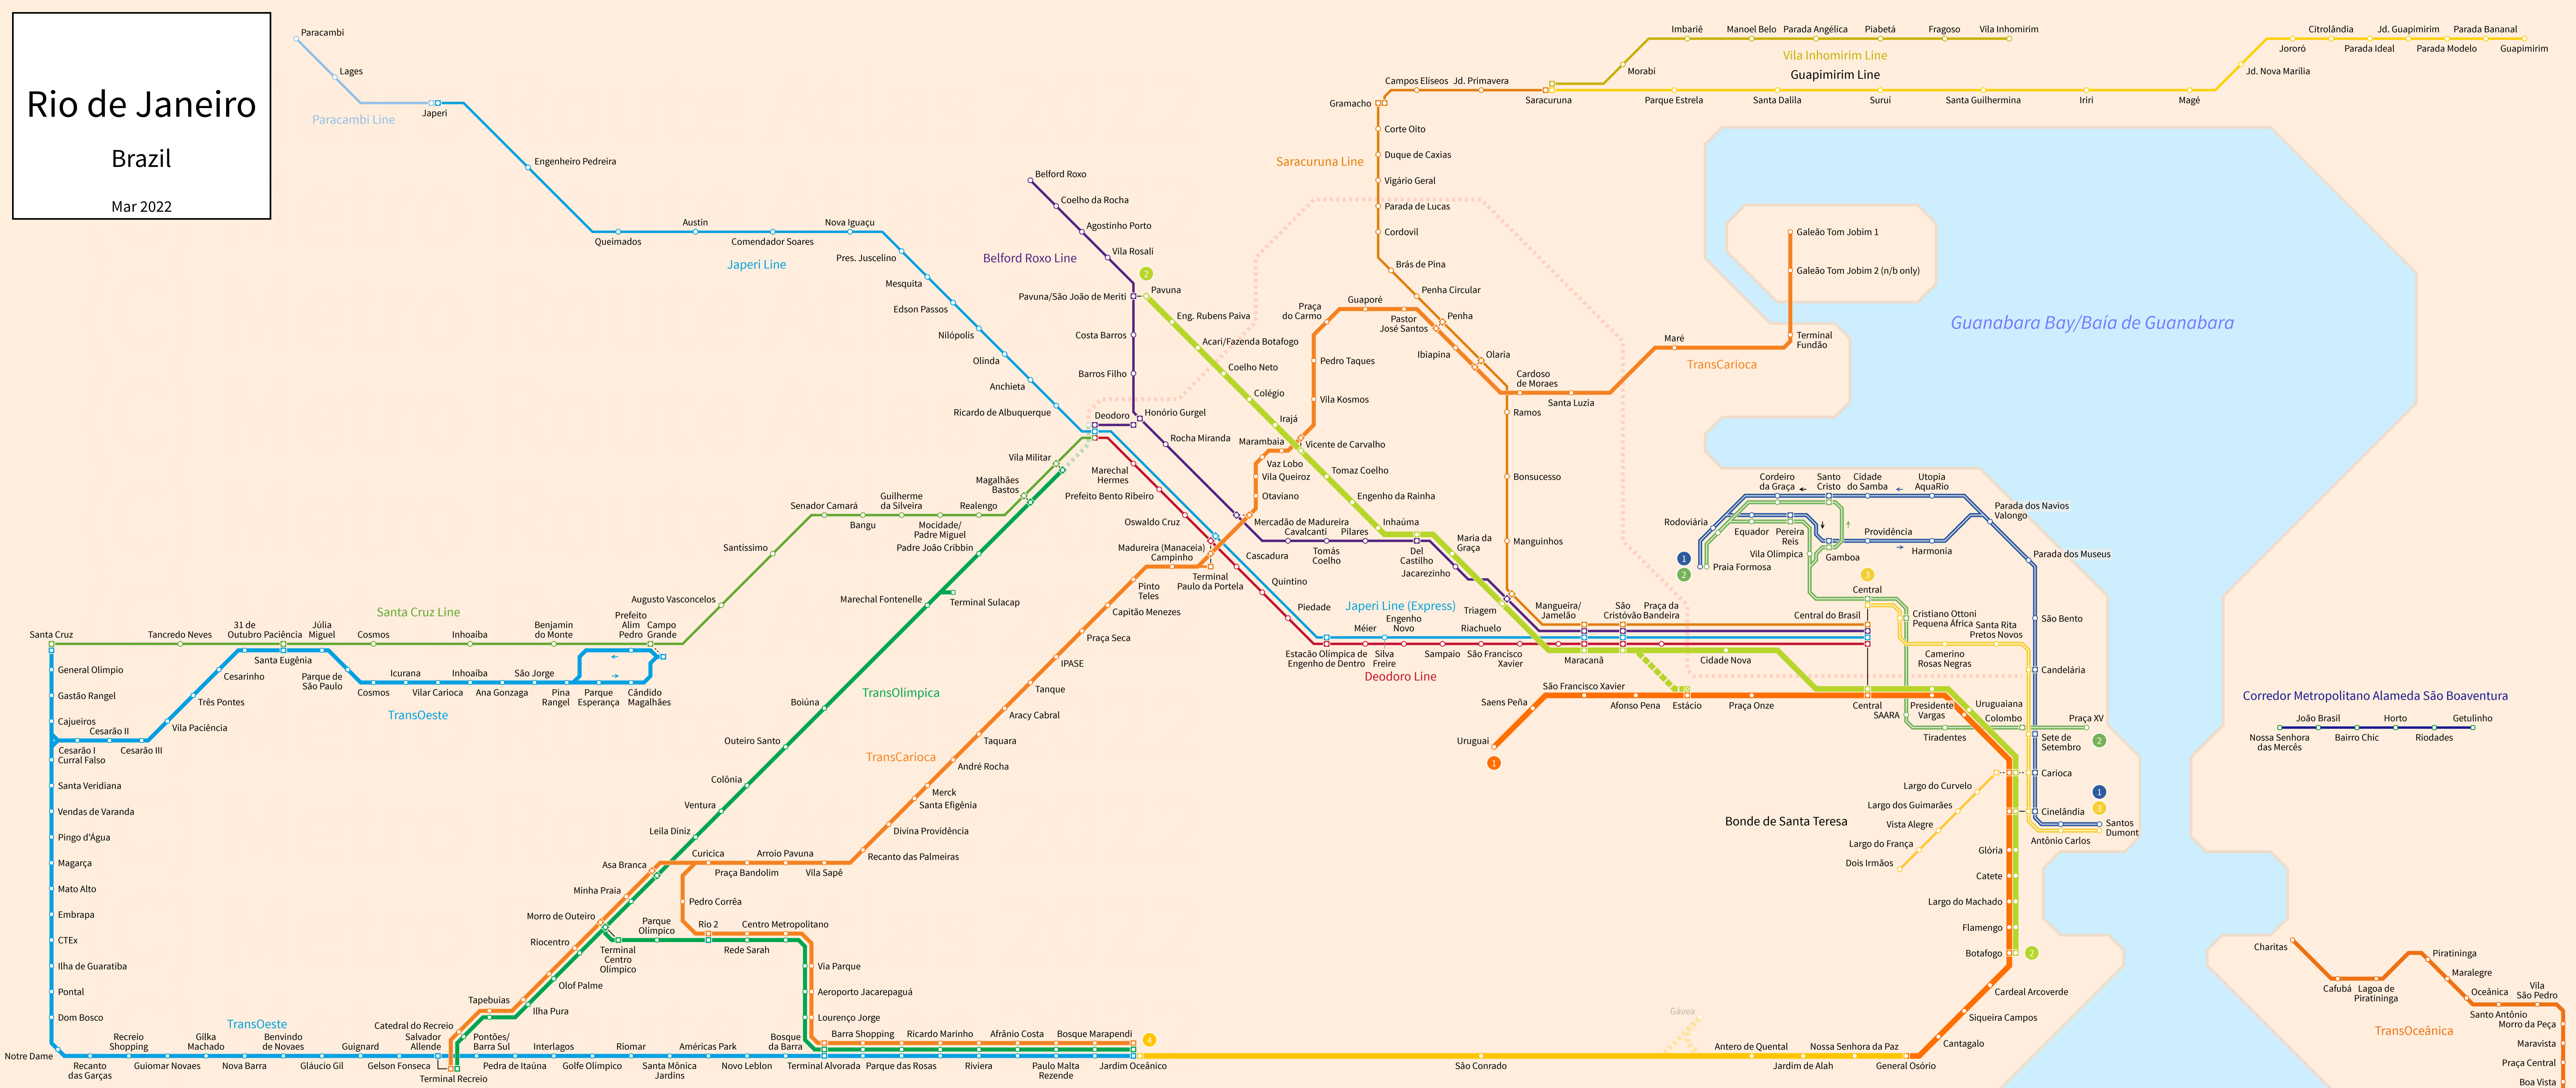

Rio de Janeiro

Brazil

Mar 2022

MetrôRio		SuperVia (Urban)		SuperVia (Regional)		BRT Rio		VLT Carioca		Other Lines (Rio/West Bay)		Other Lines (Niterói/East Bay)		Legend	
1	Linha 1	Deodoro	Santa Cruz	Paracambi	TransOeste	Linha 1	TransCarioca	Linha 1	Bonde de Santa Teresa	TransOceânica	CM Alameda S. Boaventura	Station	Transfer Station	Walking Connection	Line Terminus
2	Linha 2	Japeri	Japeri	Vila Inhomirim	TransOlimpica	Linha 2	TransOlimpica	Linha 2				Under Construction	One direction only	Through Service	Weekend Only
4	Linha 4	Belford Roxo	Saracuruna	Guapimirim	TransBrasil (u/c)	Linha 3		Linha 3							