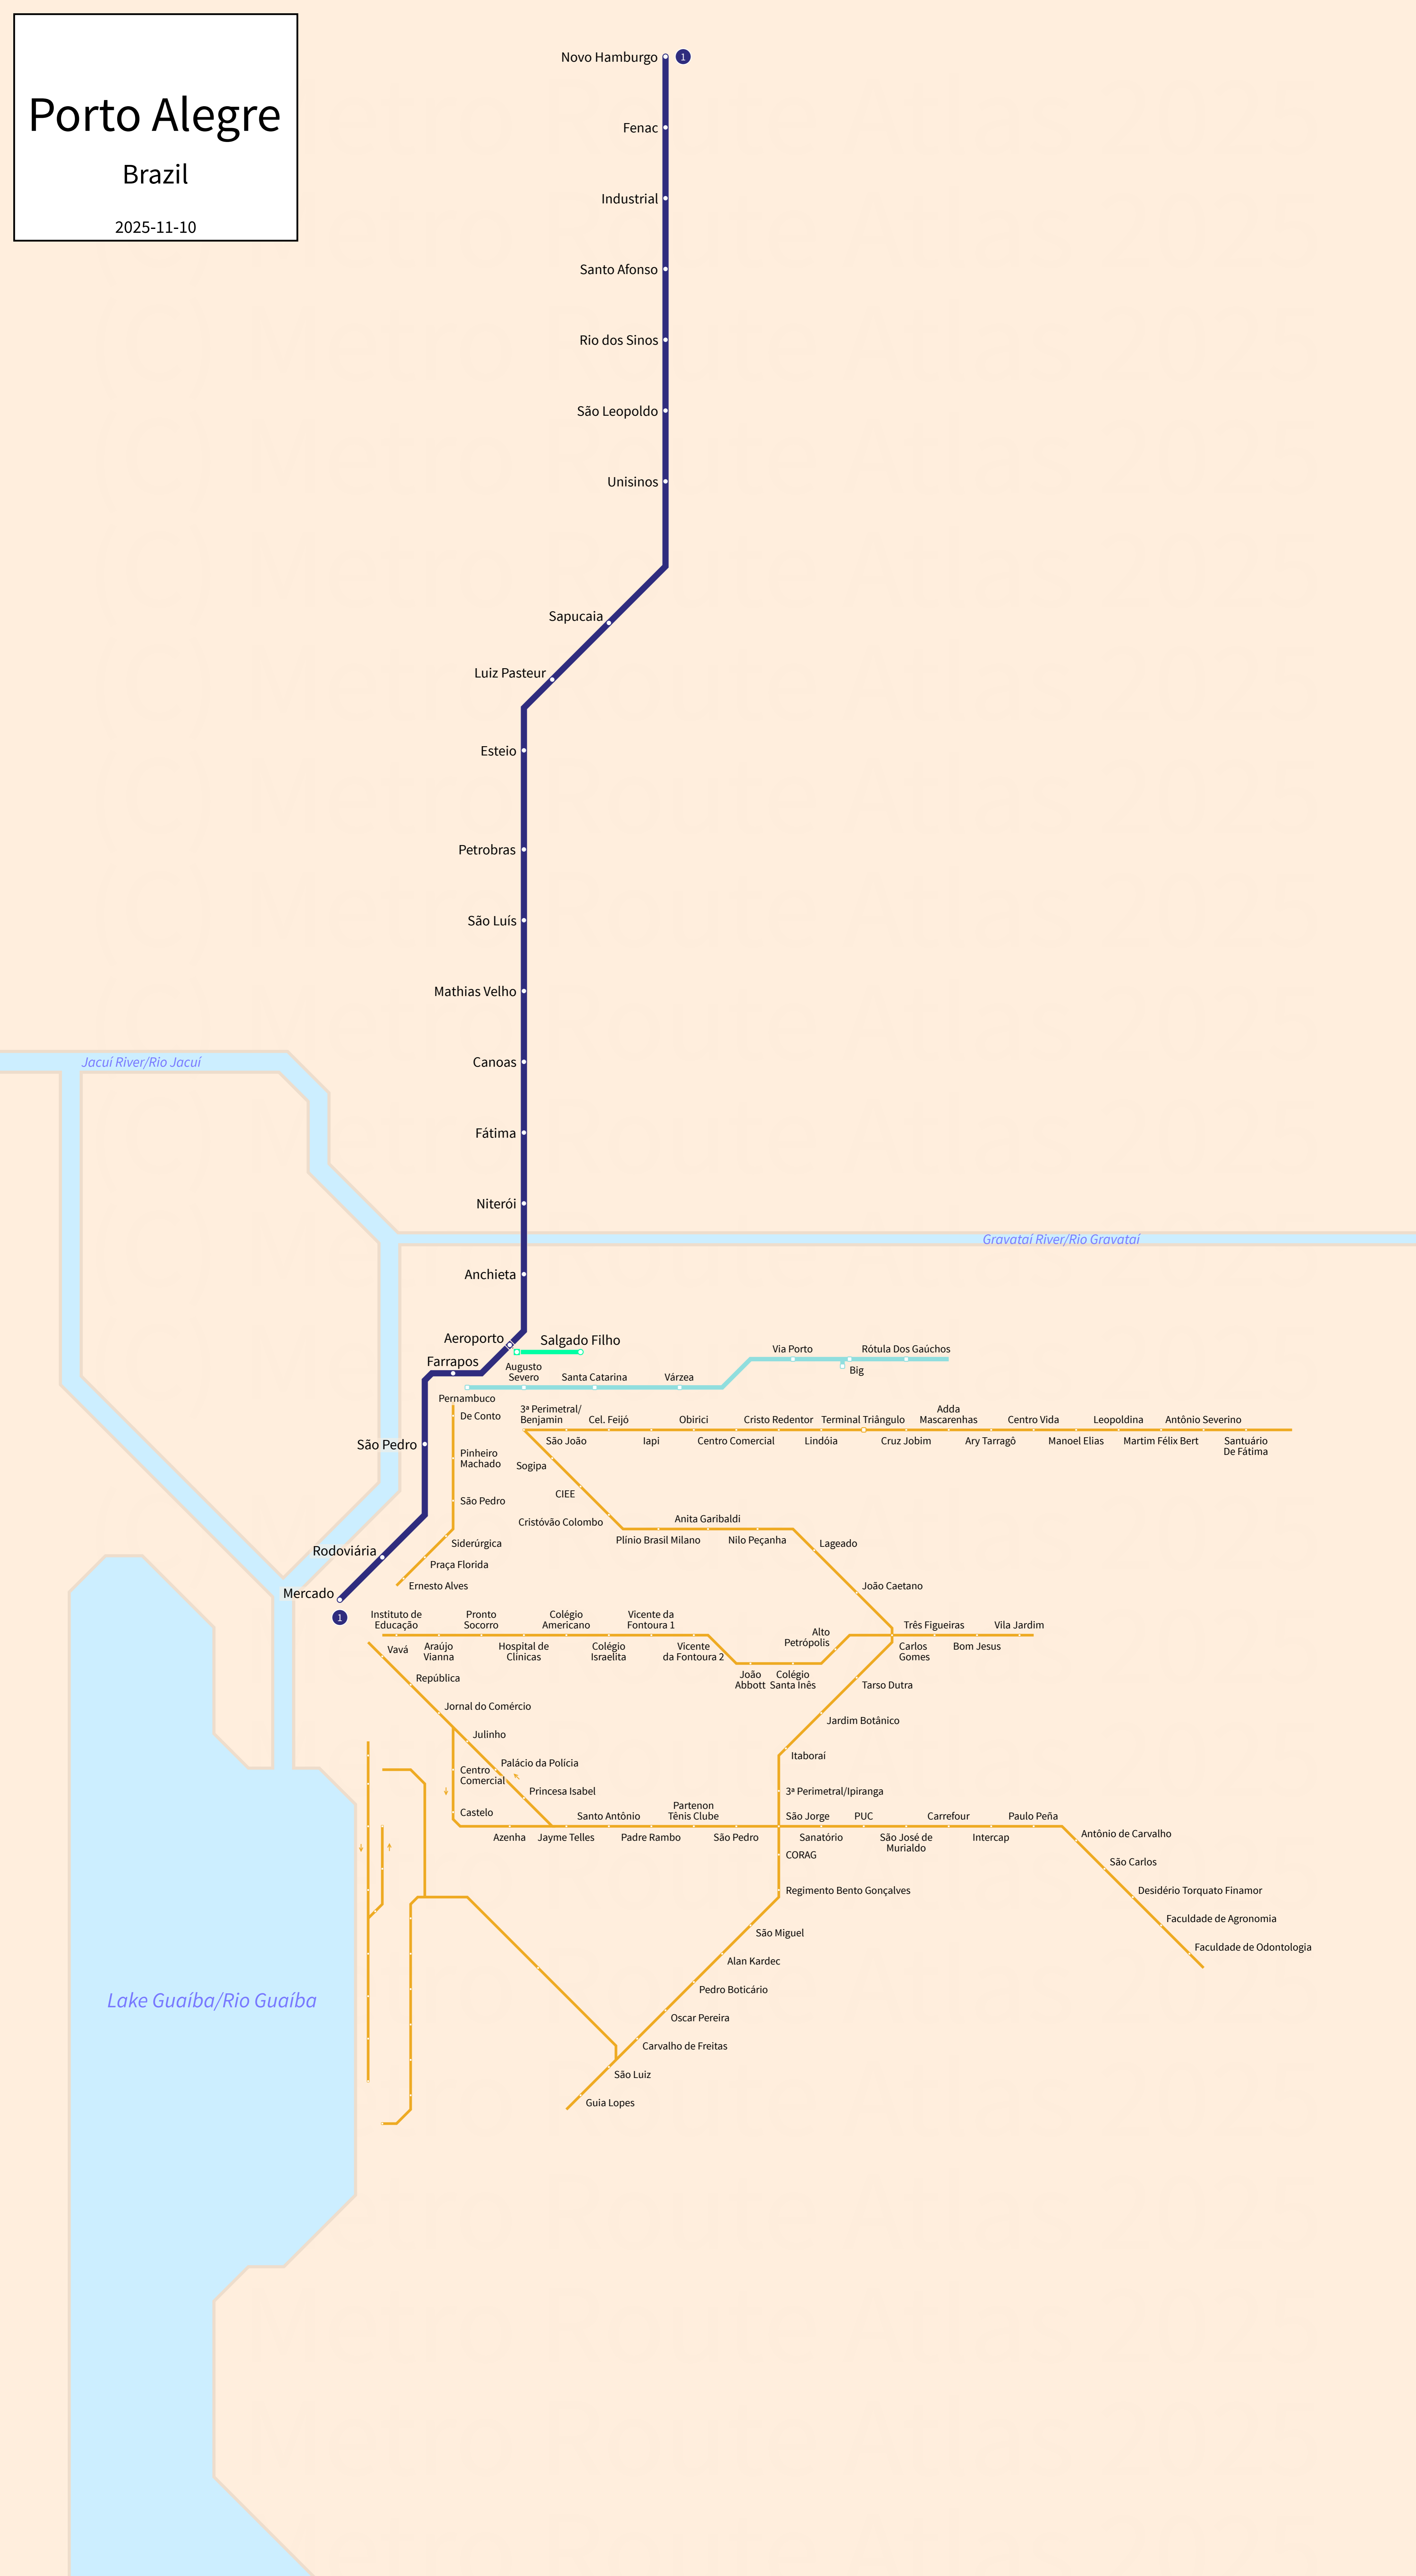

Porto Alegre

Brazil

2025-11-10

Legend

Porto Alegre Metro	Station
Linha 1	Street Stop
Aeromóvel	Transfer Station
Bus Rapid Transit	Line Terminus
Av. Sertório	Under Construction
Other Corridors	One direction only