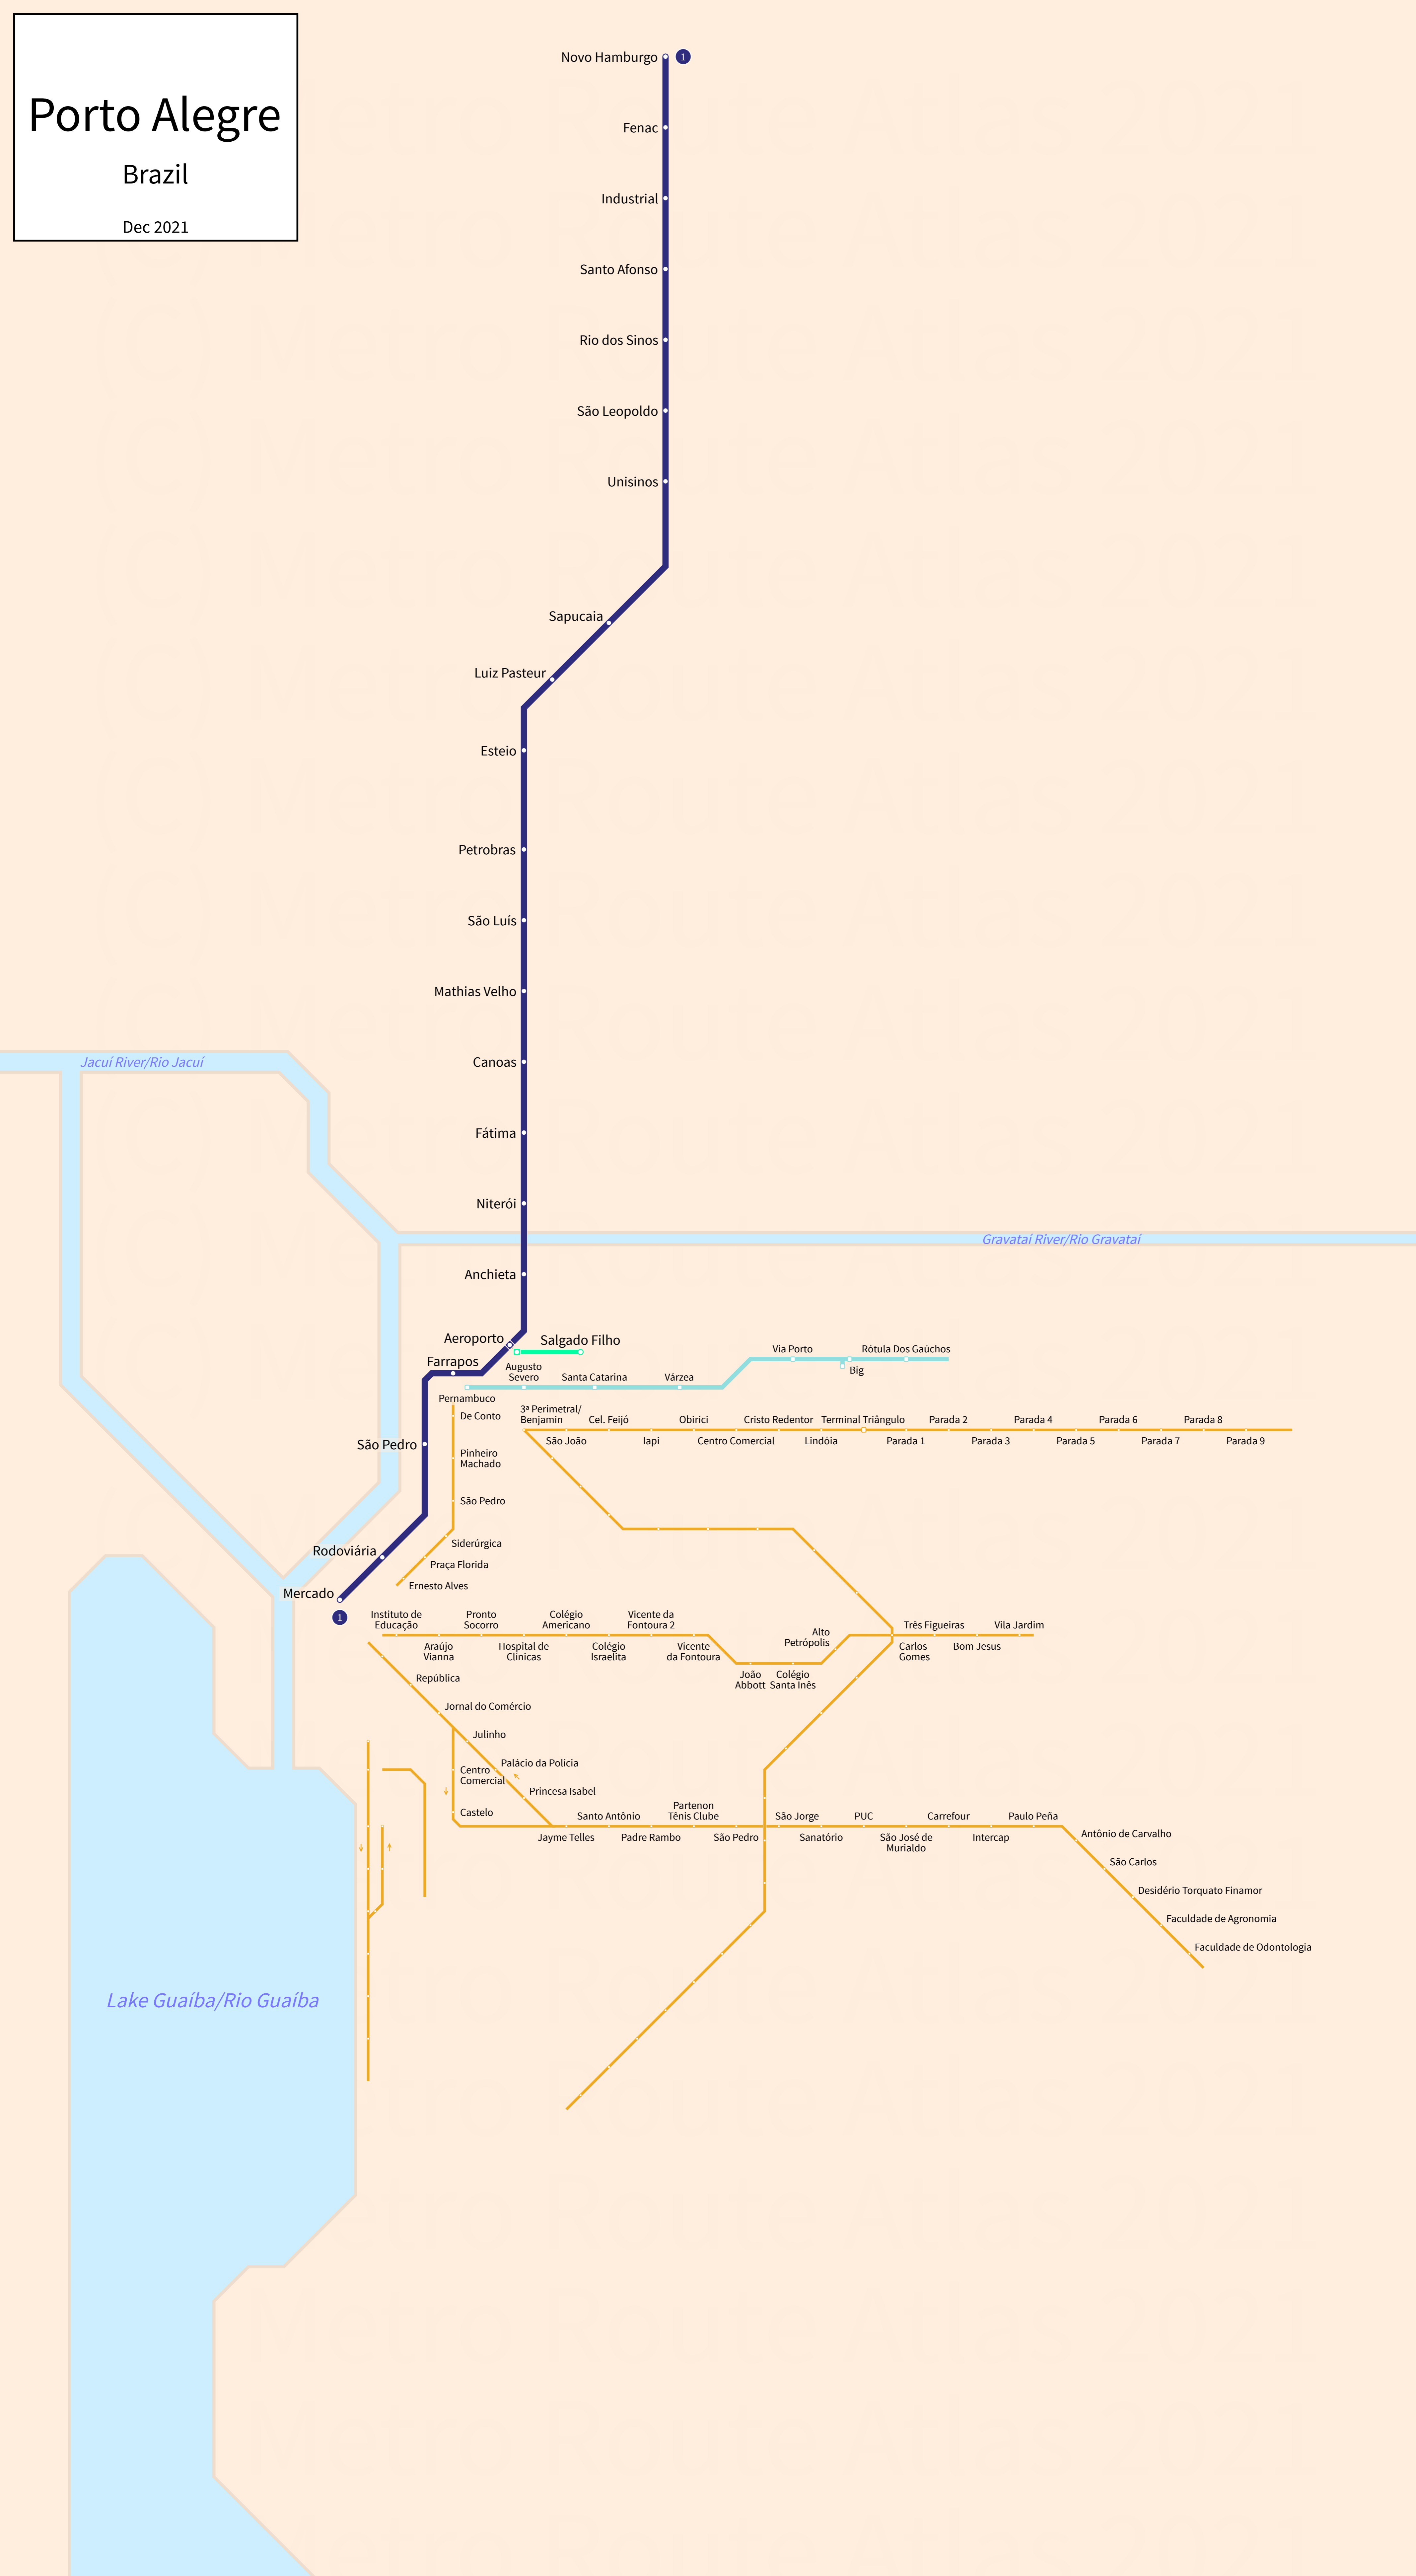

Porto Alegre  
Brazil  
Dec 2021

**Legend**

Linha 1	Station
Aeromóvel	Street Stop
Bus Rapid Transit	Transfer Station
Av. Sertório	Line Terminus
Other Corridors	Under Construction
	One direction only