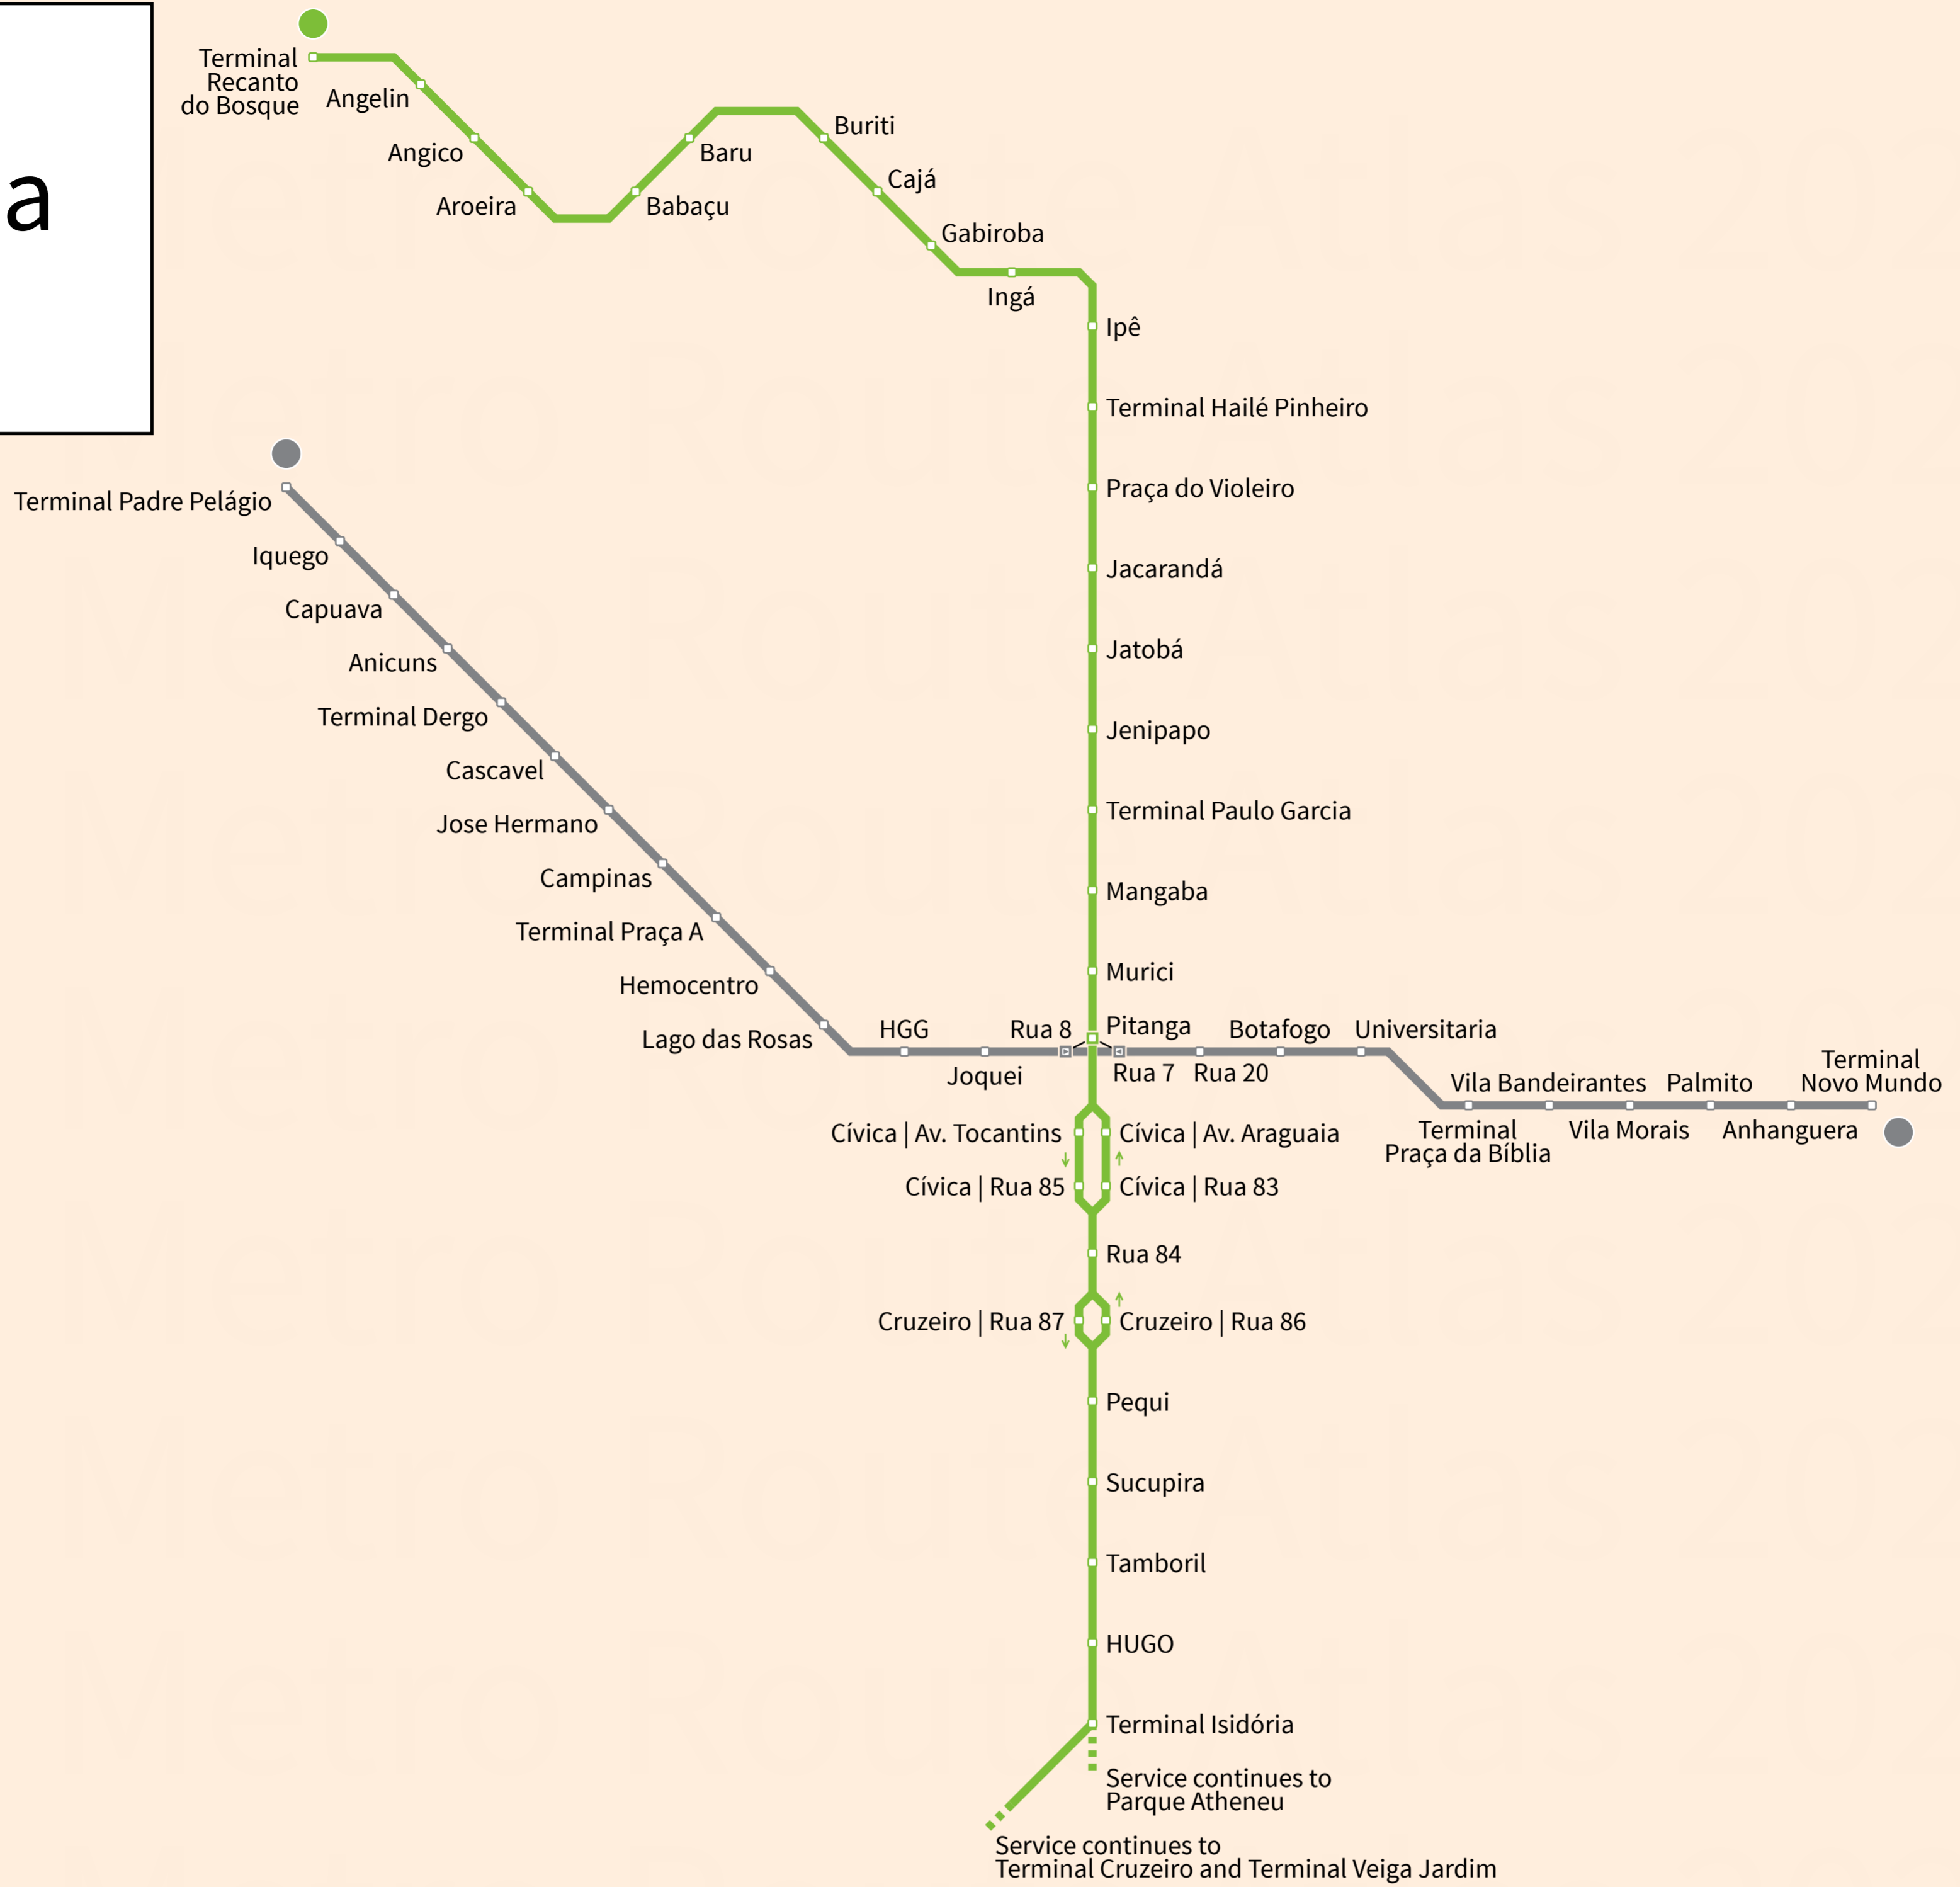

# Goiânia

## Brazil

2024-09-01

### Legend

BRT Leste-Este (Eixo Anhanguera)	BRT Norte-Sul	Station	Transfer Station
		Walking Connection	Line Terminus
		Under Construction	One direction only
		Station served in one direction only	