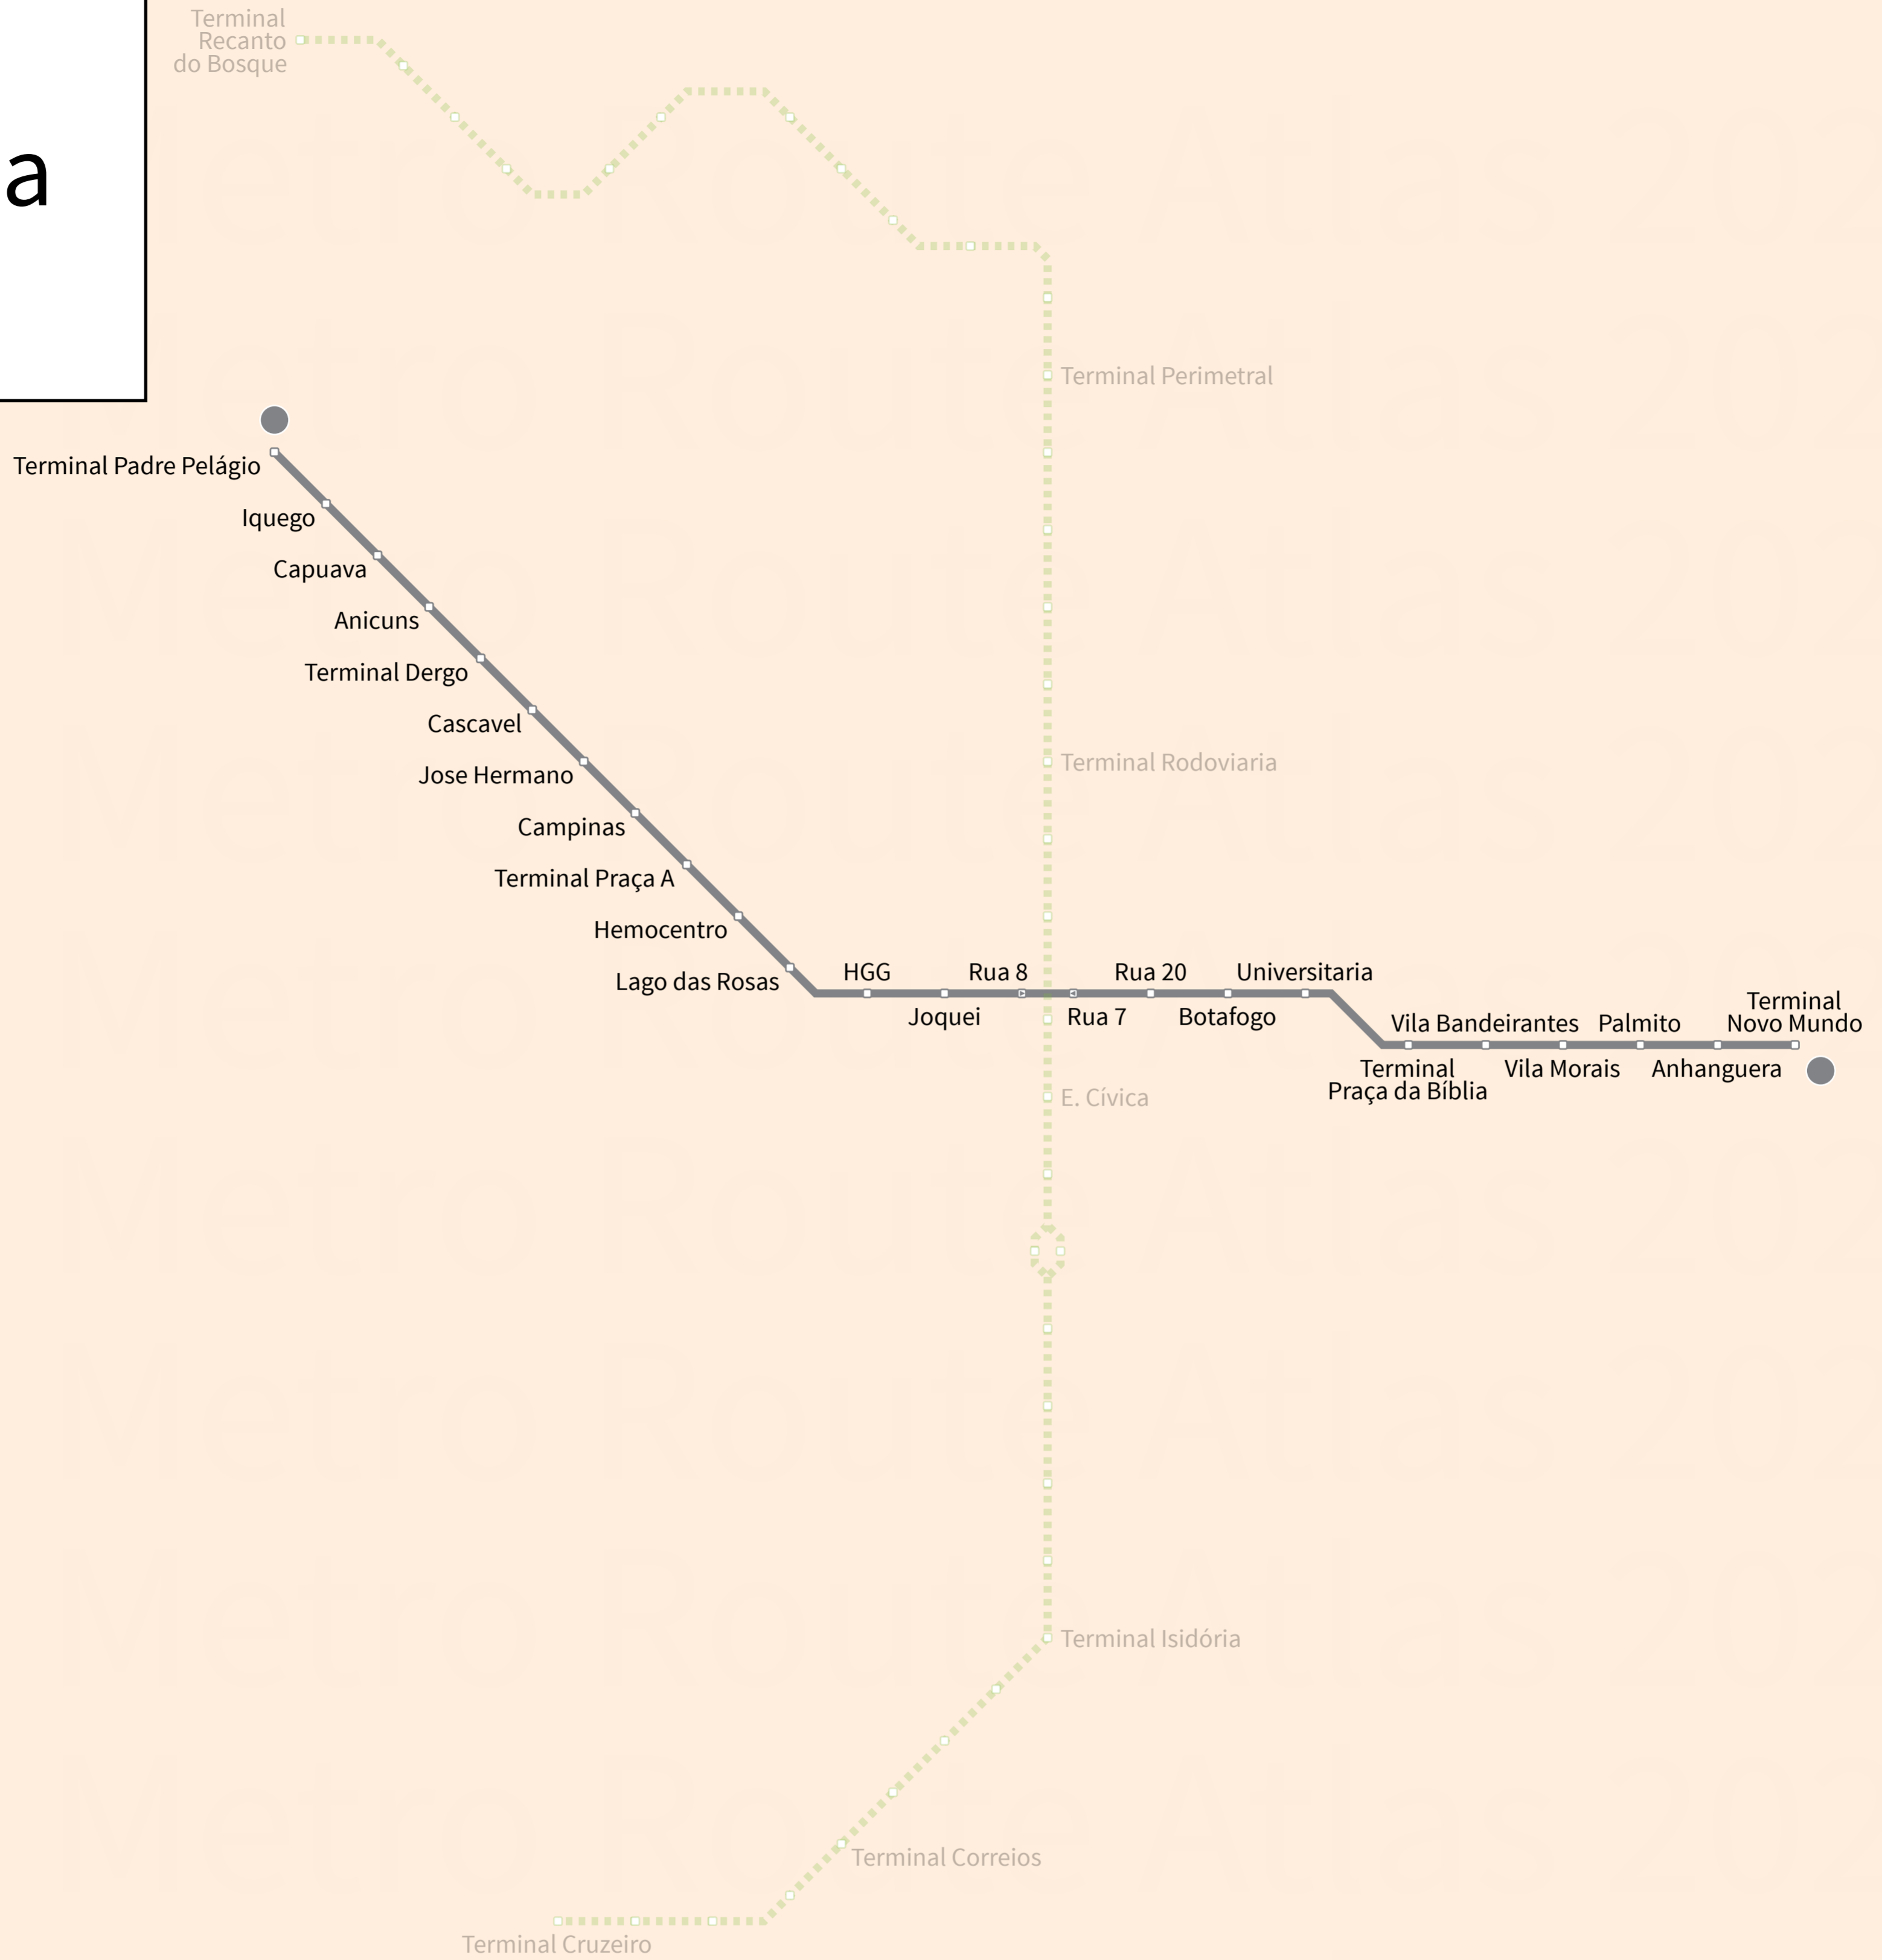

Goiânia

Brazil

Jan 2022

Legend

- | | |
|----------------------|--------------------------------------|
| Goiânia BRT | Station |
| Eixo Anhanguera | Transfer Station |
| Eixo Norte-Sul (u/c) | Walking Connection |
| | Line Terminus |
| | Under Construction |
| | One direction only |
| | Station served in one direction only |