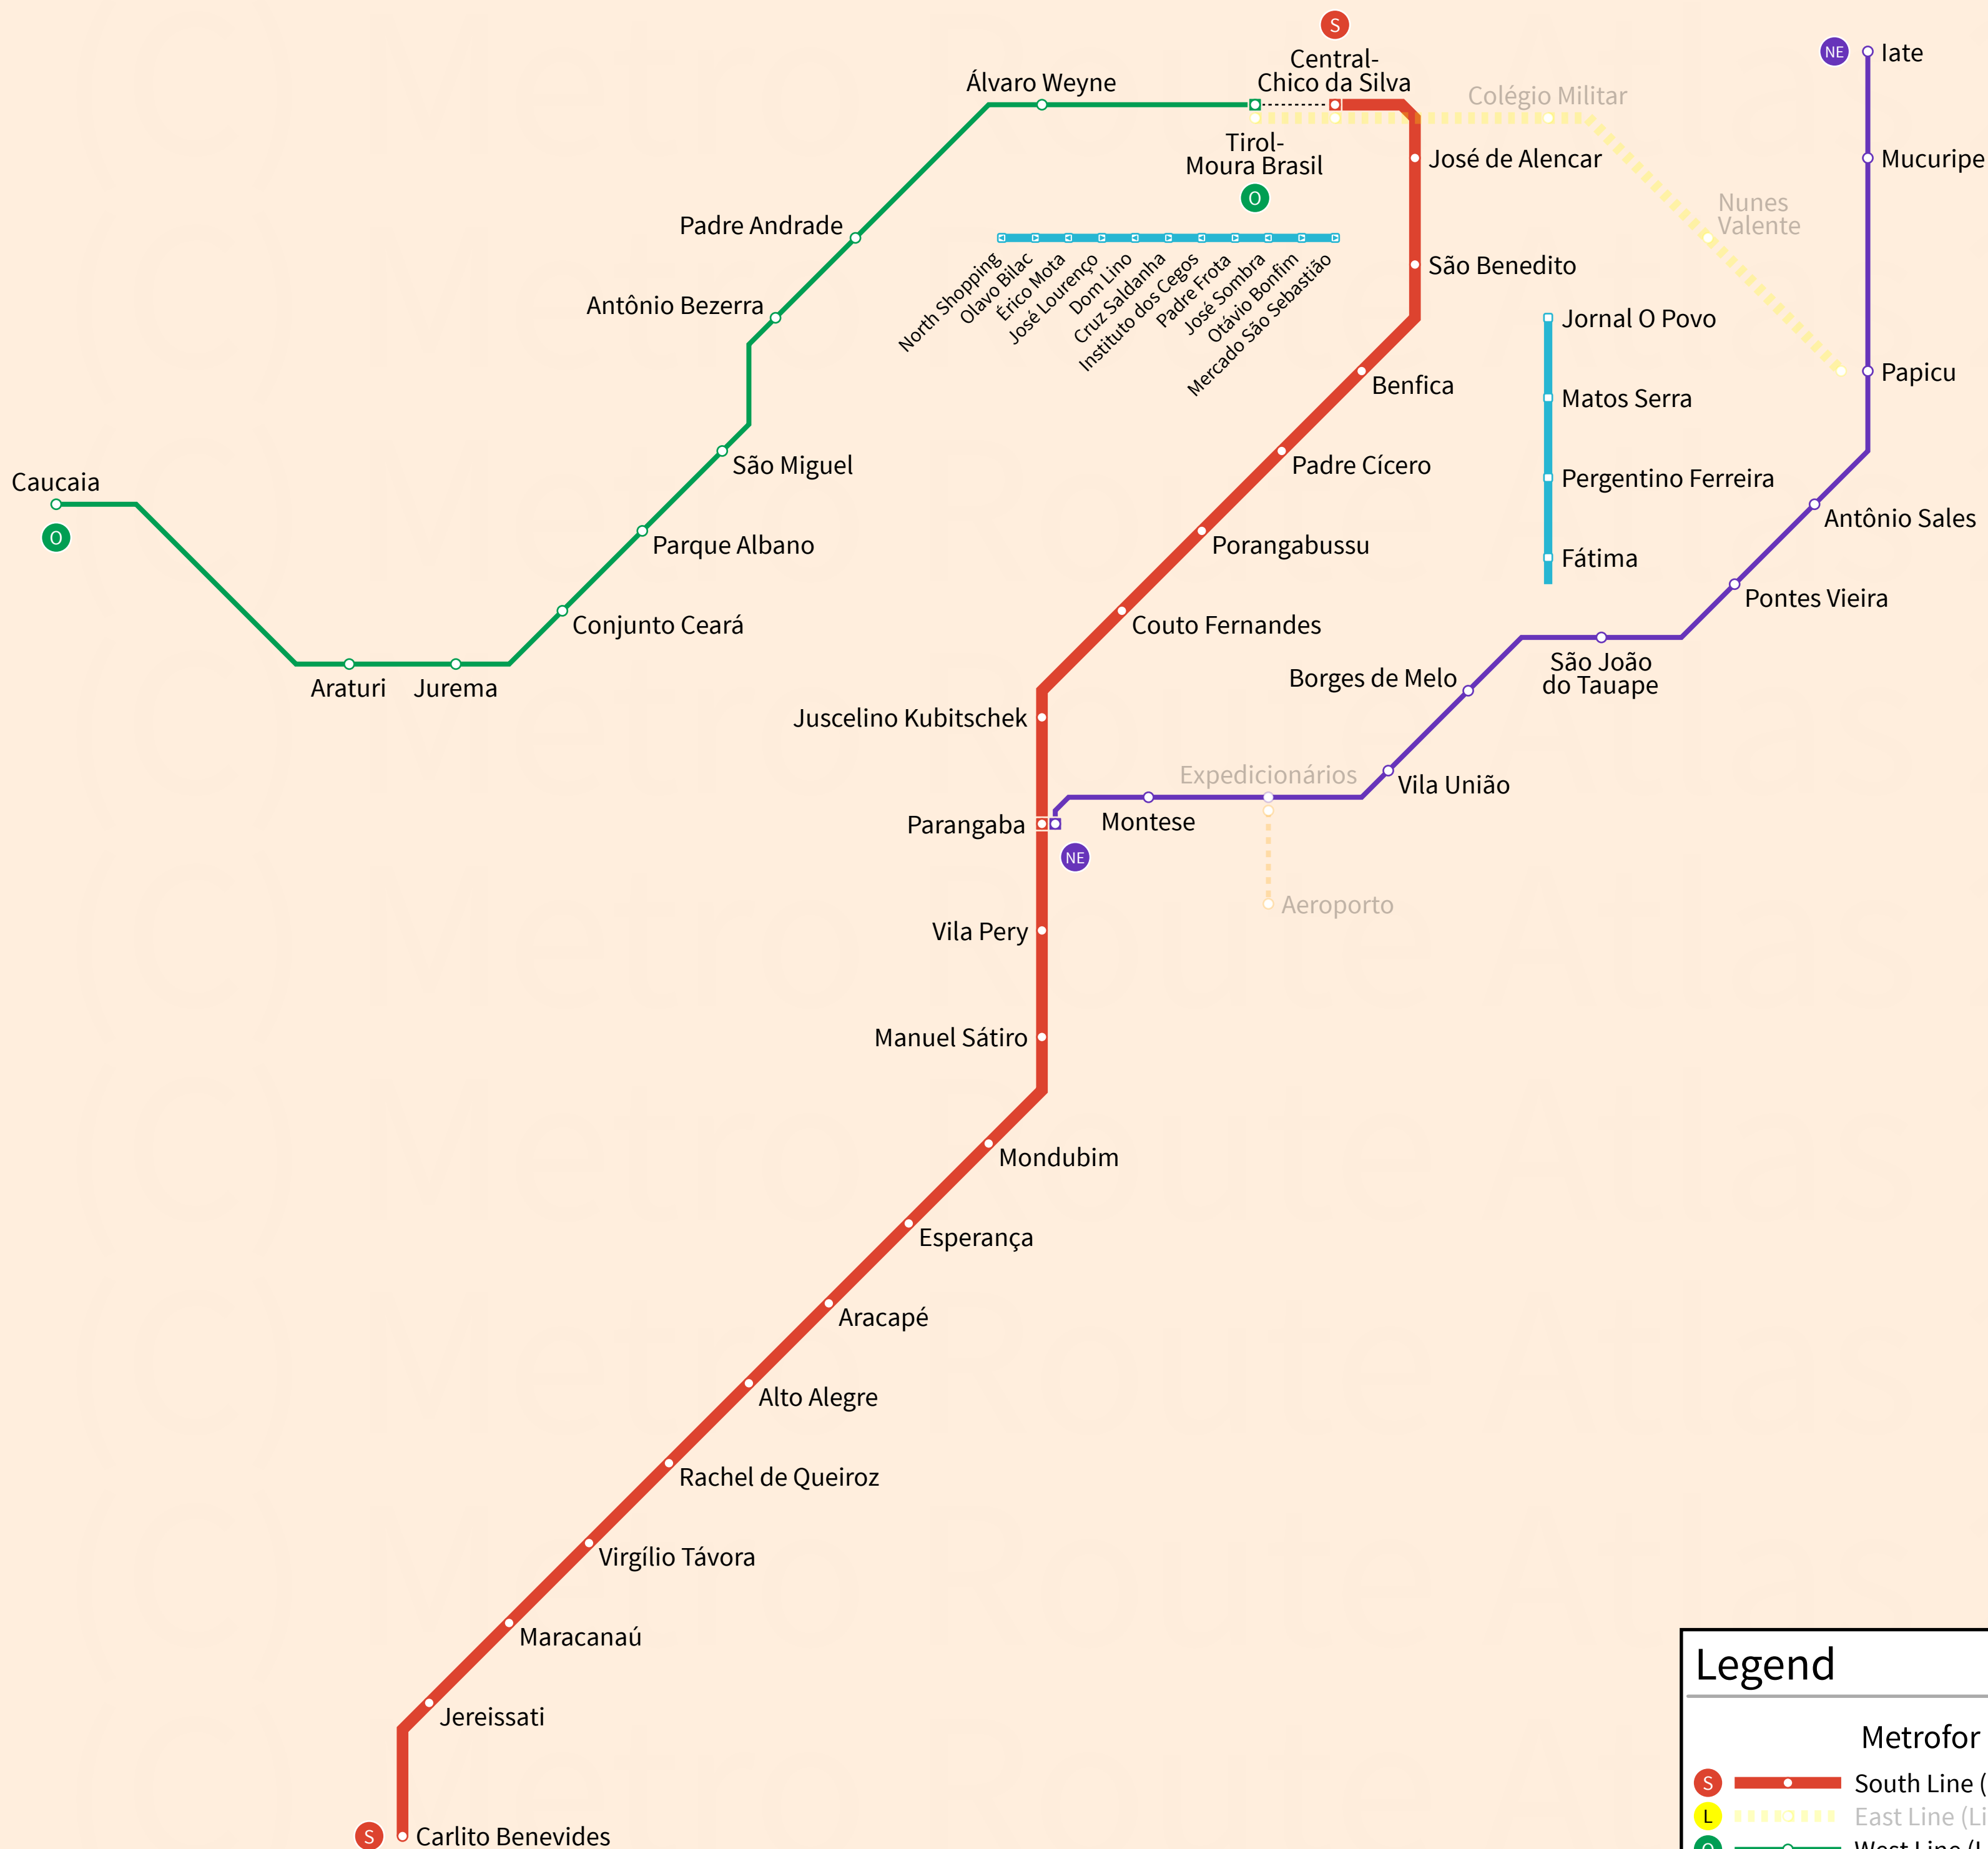

Fortaleza

Brazil

Aug 2022

Atlantic Ocean/Oceano Atlântico

Legend

	South Line (Linha Sul)		Station
	East Line (Linha Leste) (u/c)		Transfer Station
	West Line (Linha Oeste)		Walking Connection
	VLT Parangaba-Mucuripe		Line Terminus
	Ramal Aeroporto (u/c)		Under Construction
	Expresso Fortaleza		Station served in one direction only

© Andrew Fan (Metro Route Atlas) 2022 | This is NOT an official map and may be out of date. Map is not to scale.