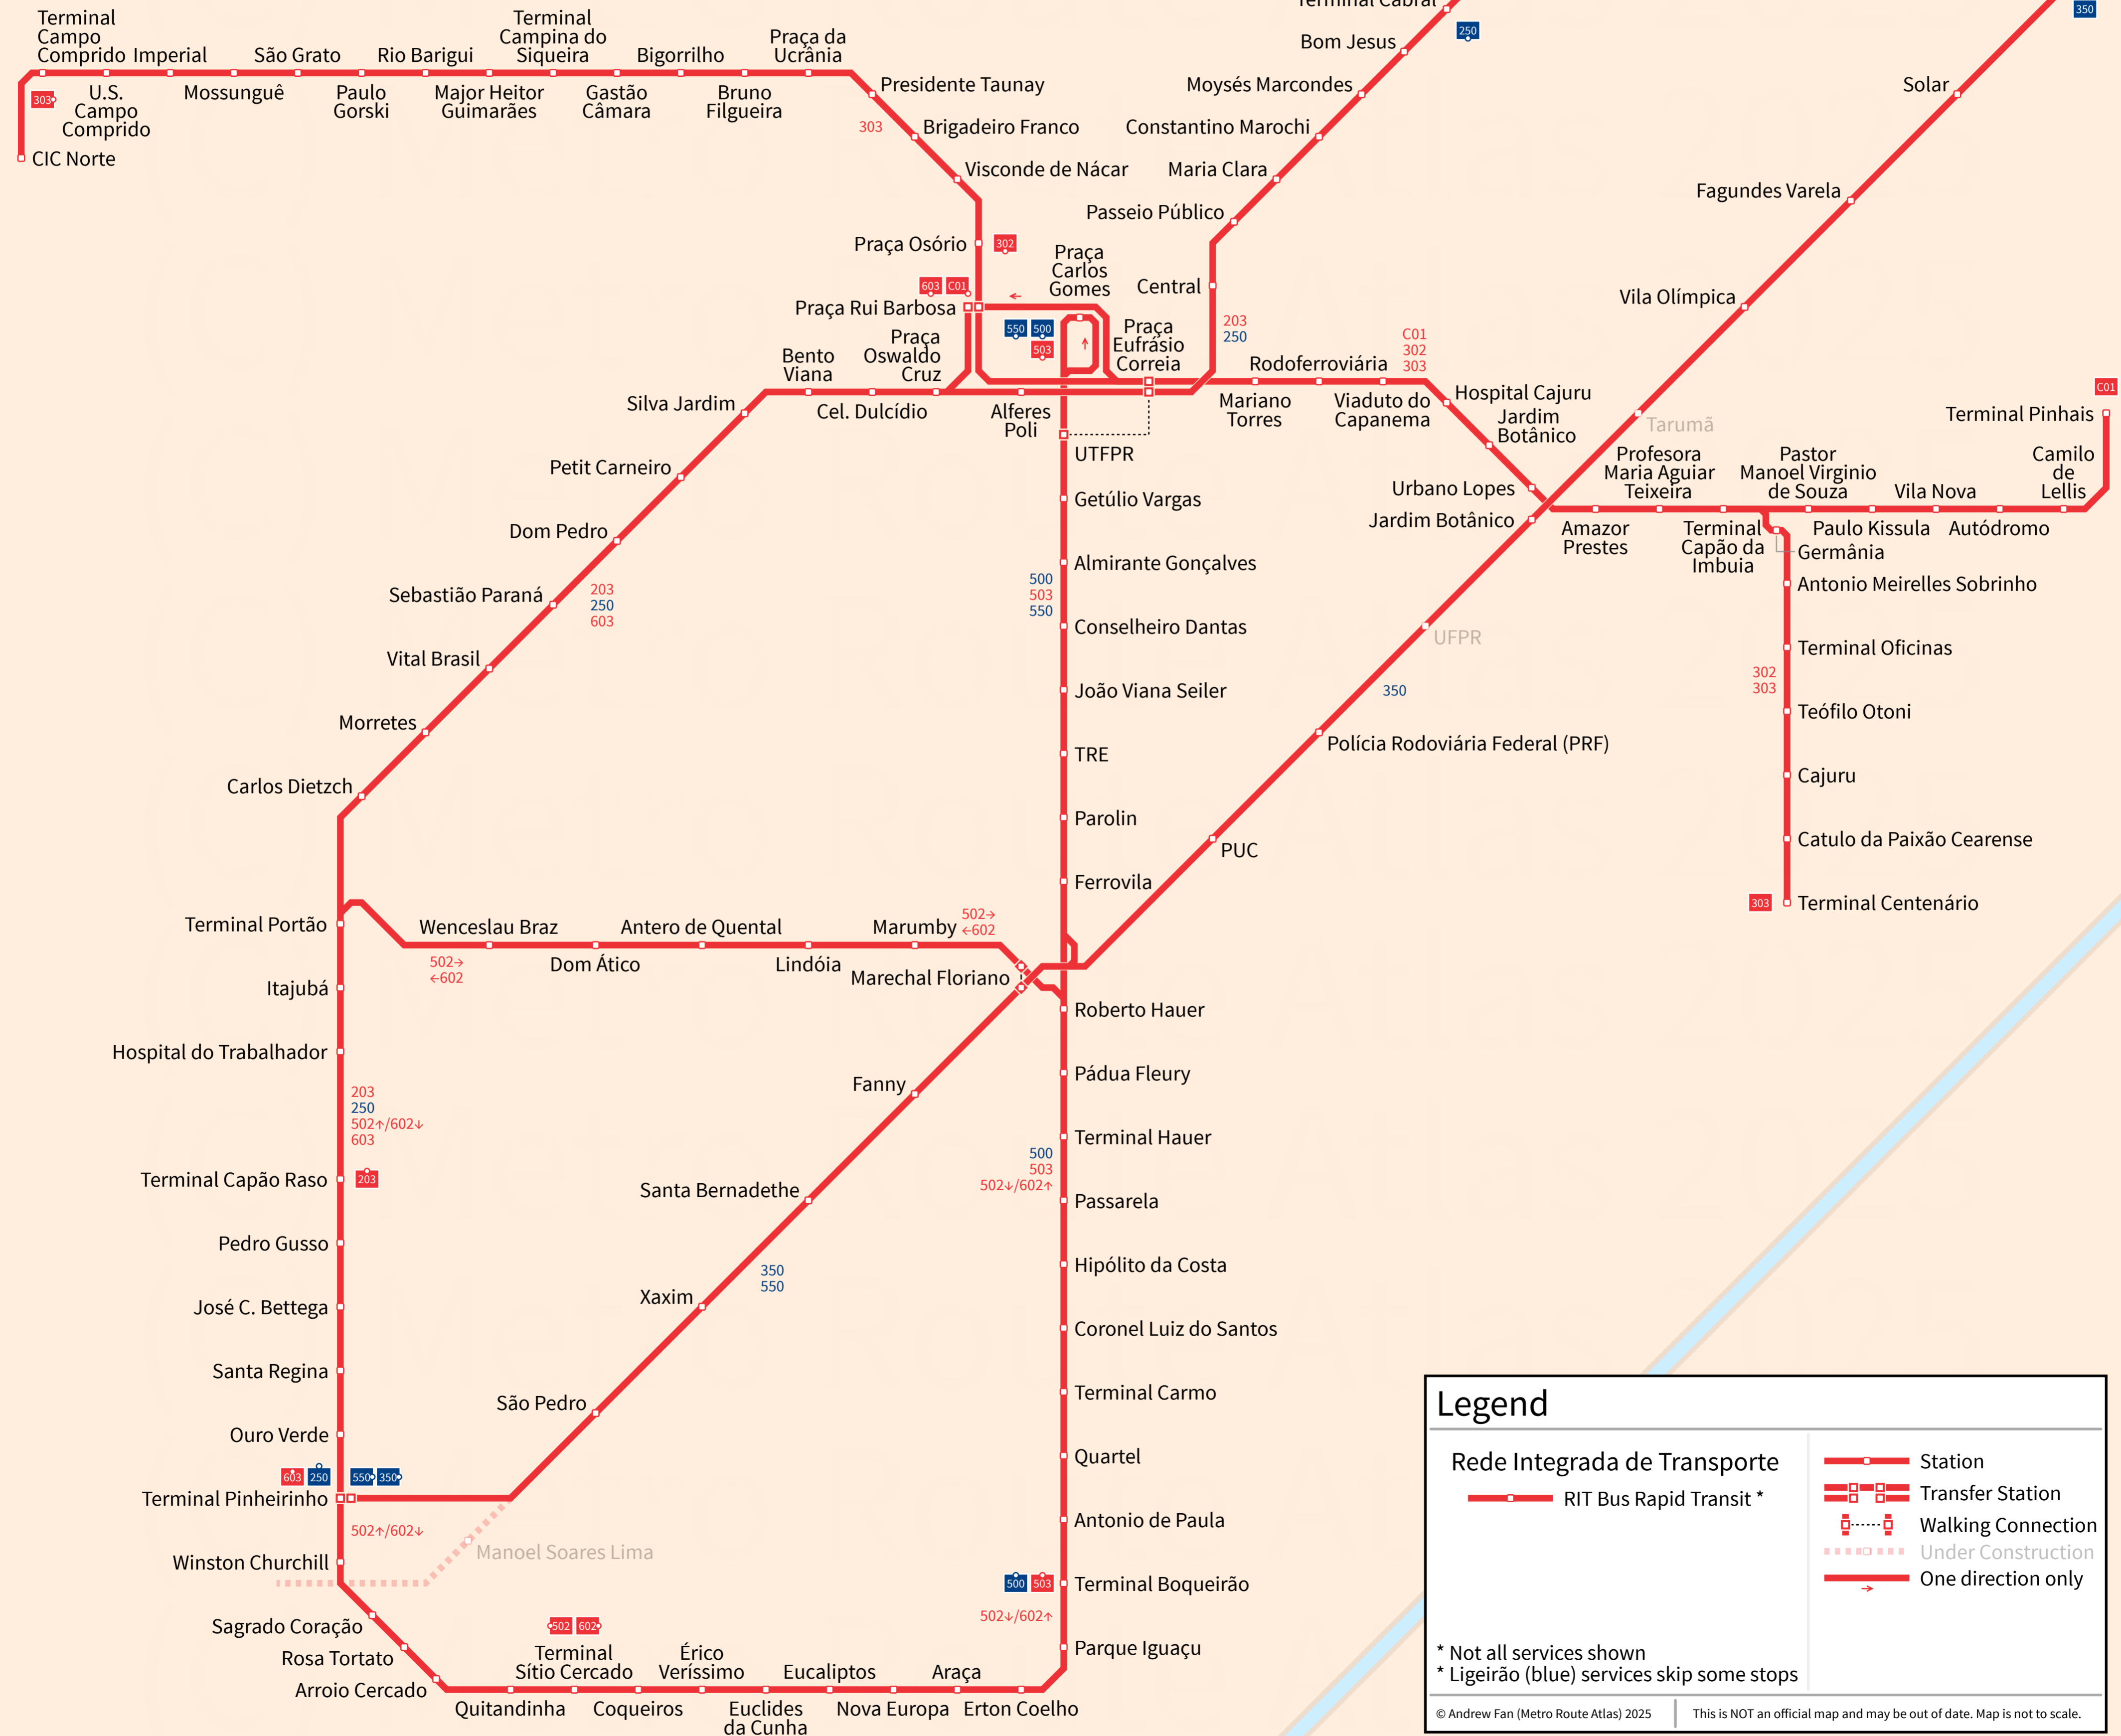

# Curitiba

## Brazil

2025-01-26

### Legend

Rede Integrada de Transporte

- RIT Bus Rapid Transit \*
- Station
- Transfer Station
- Walking Connection
- Under Construction
- One direction only

\* Not all services shown  
\* Ligeirão (blue) services skip some stops

© Andrew Fan (Metro Route Atlas) 2025 | This is NOT an official map and may be out of date. Map is not to scale.