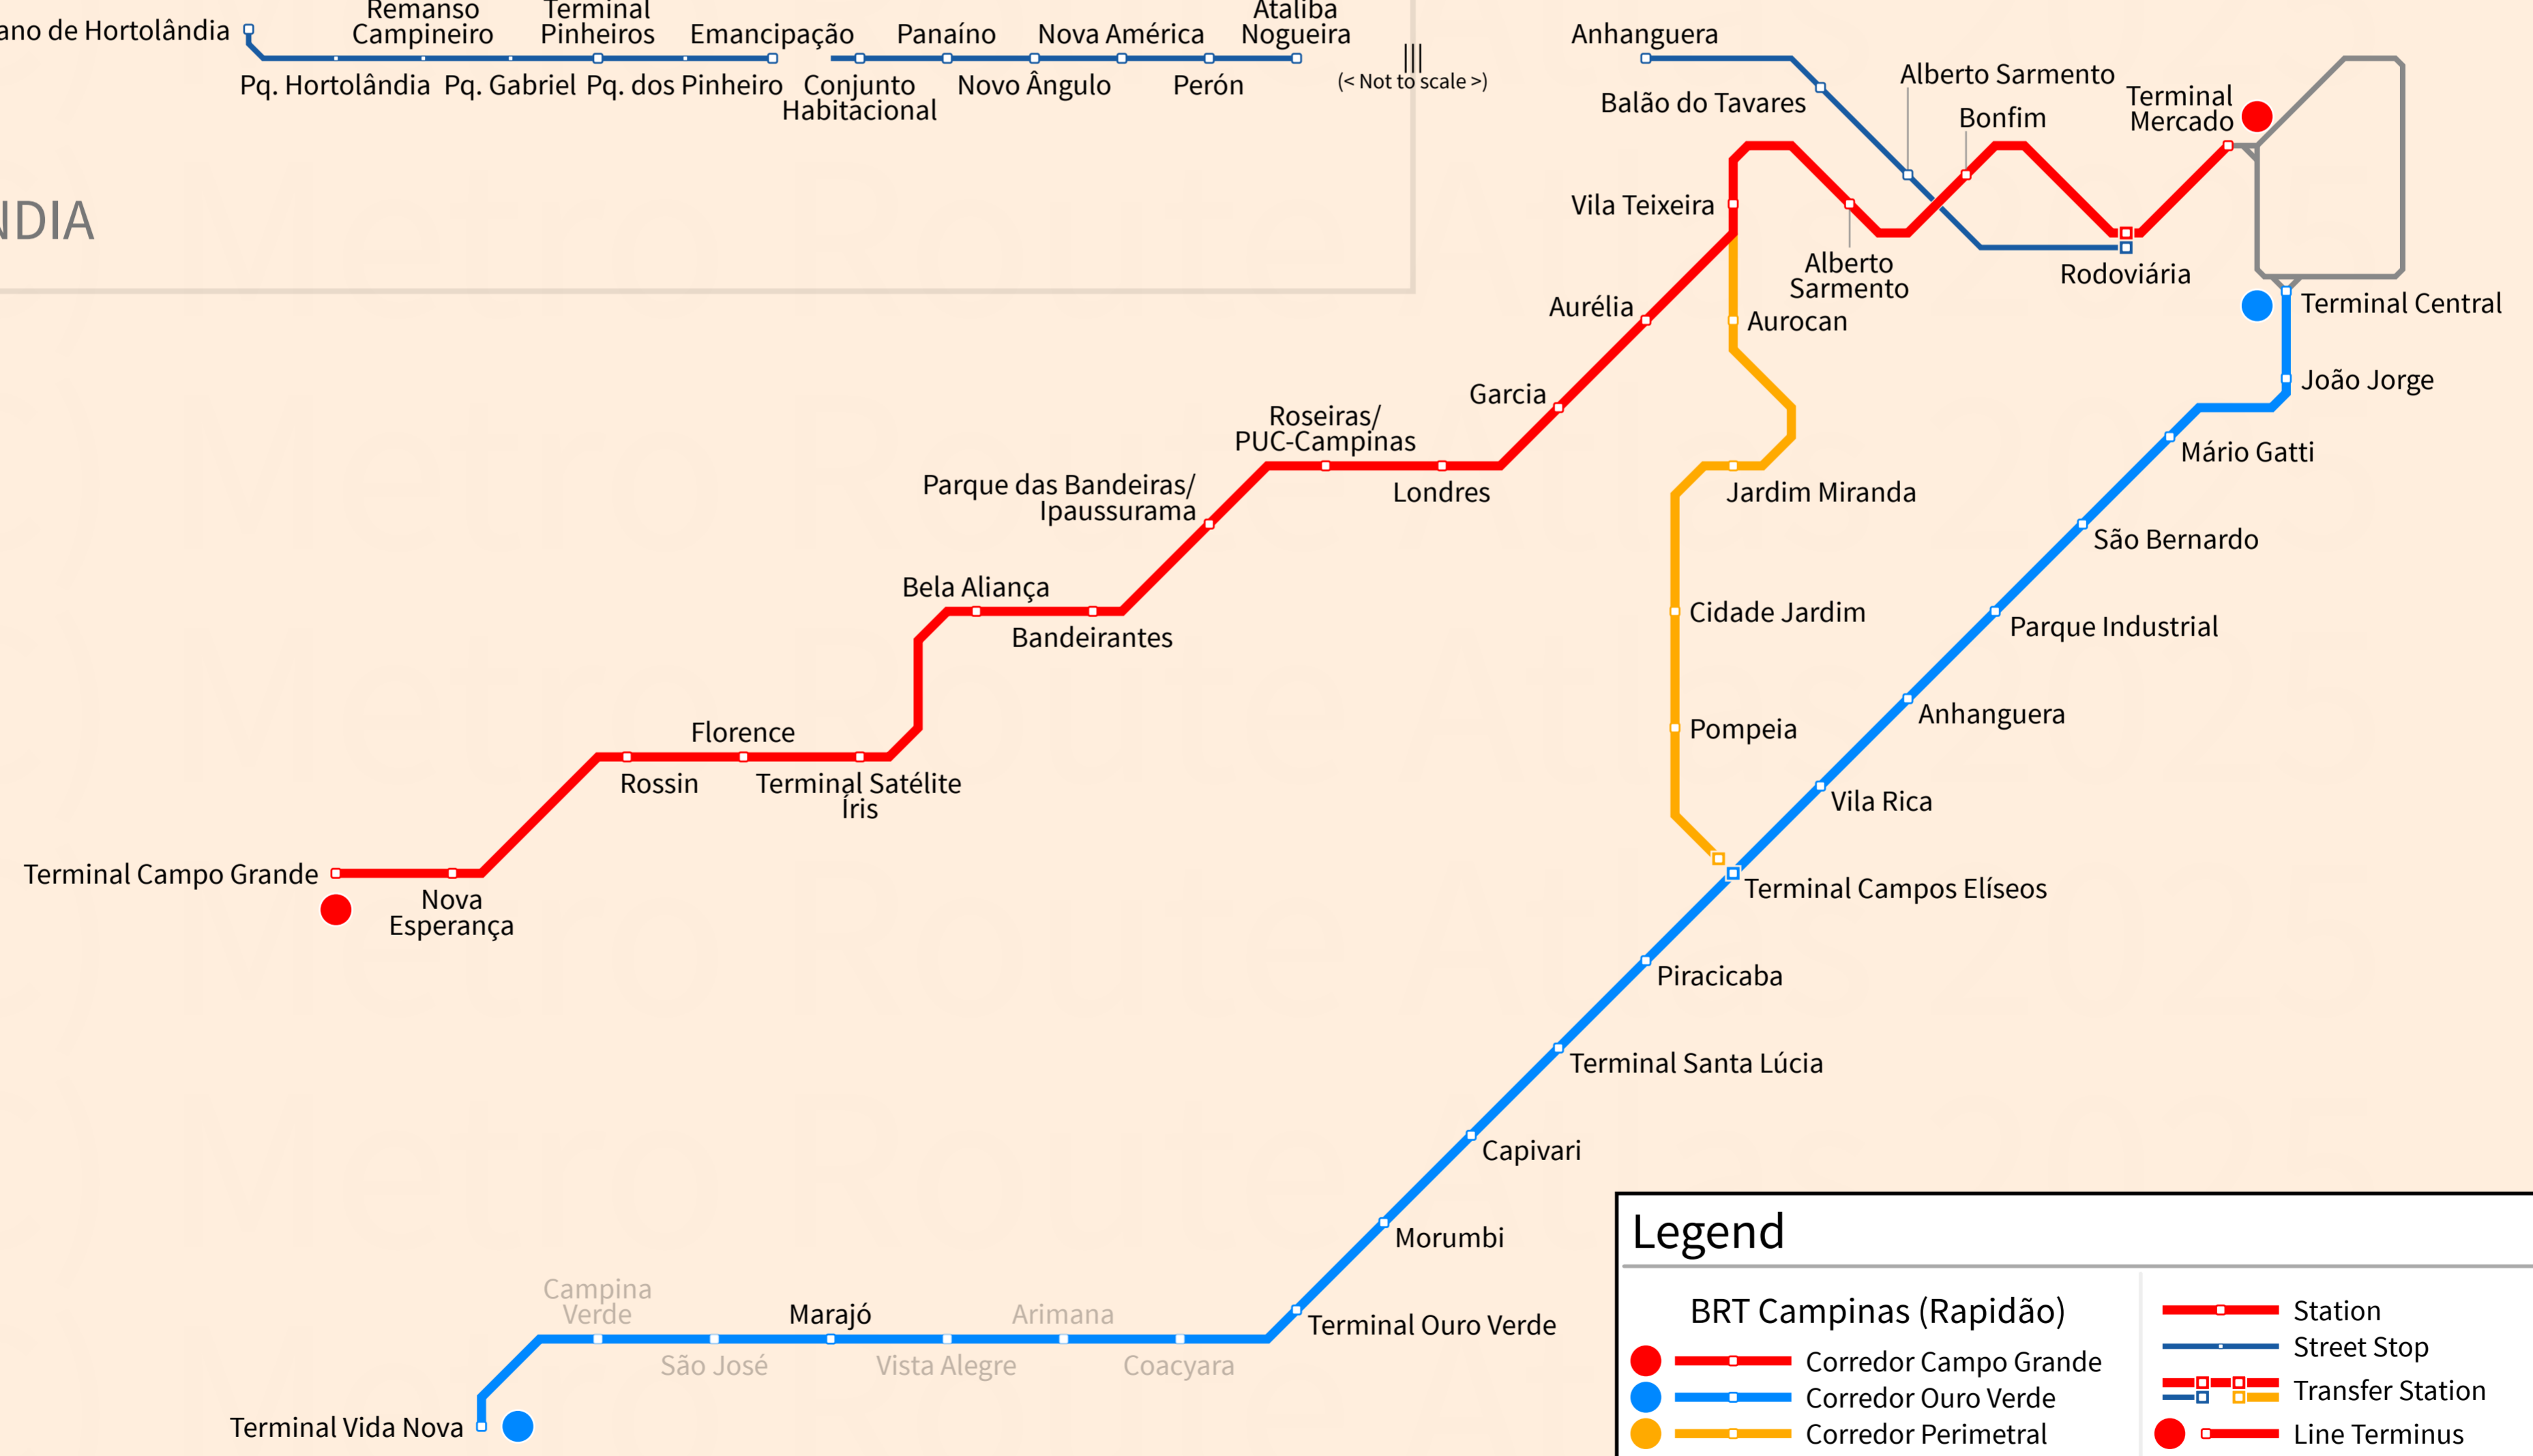

Campinas

Brazil

2025-02-07

AMERICANA

NOVA ODESSA

HORTOLÂNDIA

CAMPINAS

Legend

| | |
|-------------------------|-----------------------------------|
| Corredor Campo Grande | Station |
| Corredor Ouro Verde | Street Stop |
| Corredor Perimetral | Transfer Station |
| Line Terminus | Line Terminus |
| Under Construction | Rush/Peak Only or Limited Service |
| EMTU CM NW/Biléo Soares | Through Service |
| Corredor Central * | |

* Stops not shown

© Andrew Fan (Metro Route Atlas) 2025 | This is NOT an official map and may be out of date. Map is not to scale.