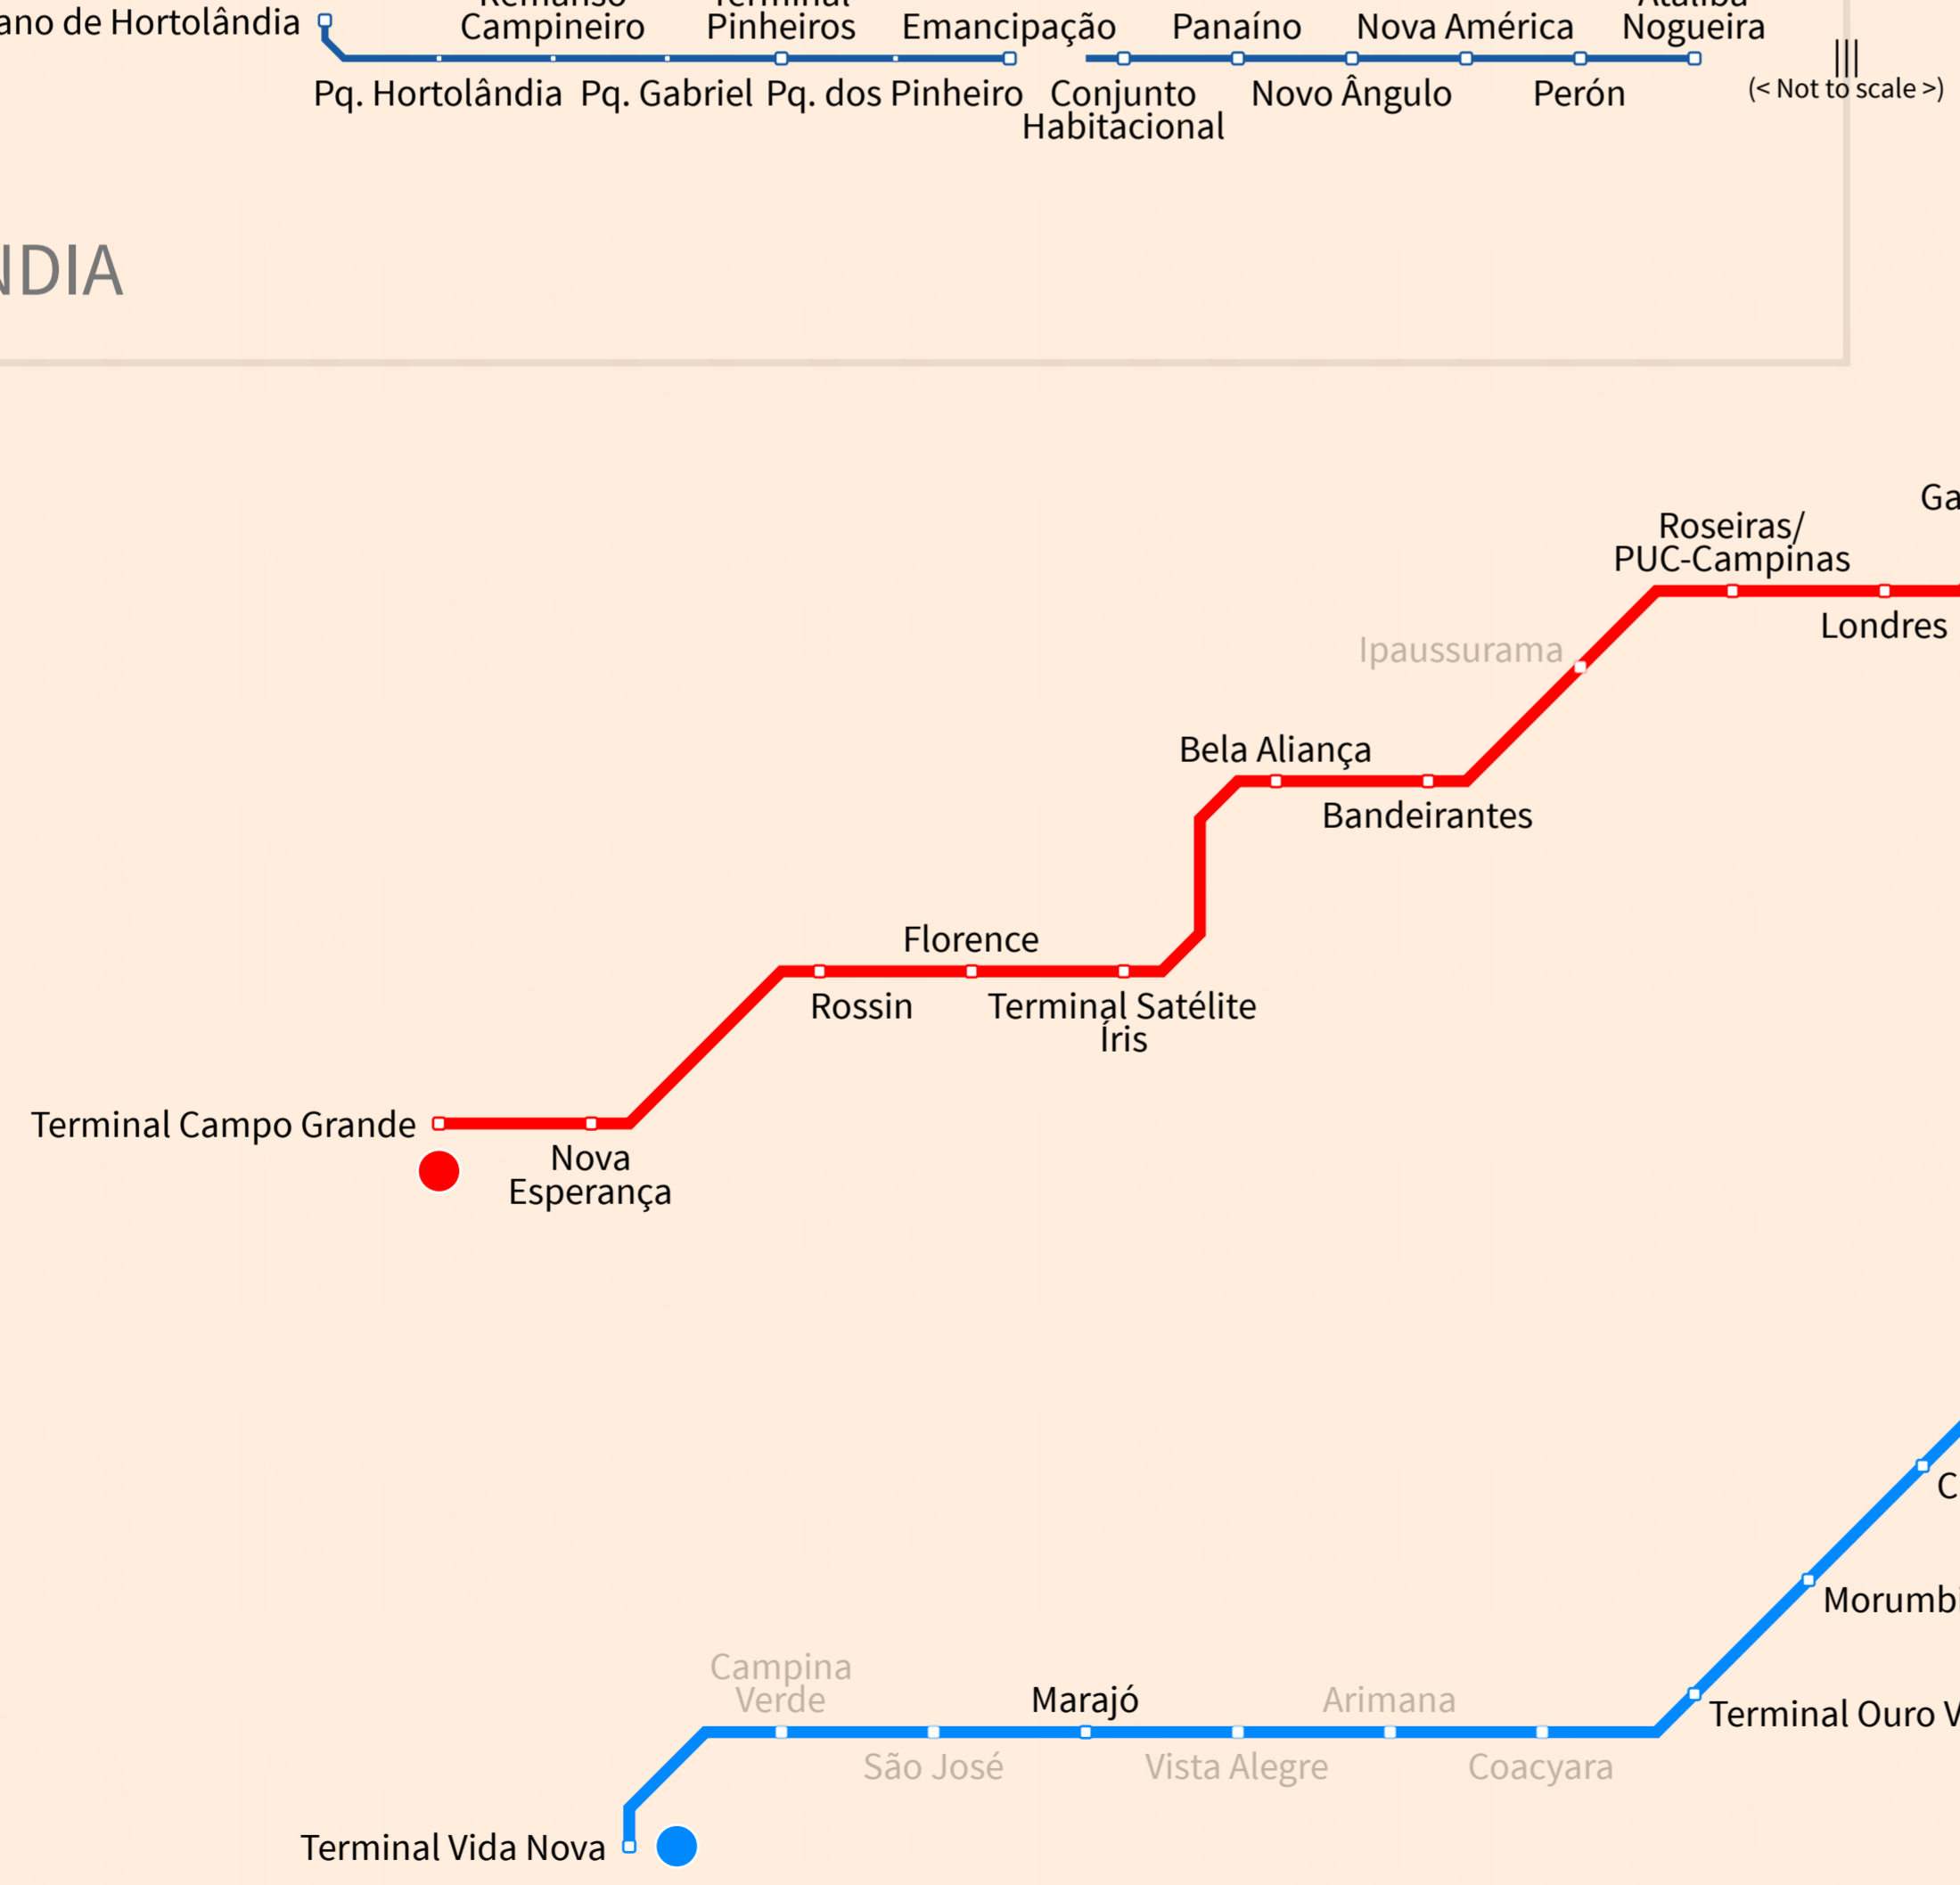

Campinas

Brazil

2024-12-01

AMERICANA

NOVA ODESSA

HORTOLÂNDIA

CAMPINAS

Legend

Corredor Campo Grande	Station
Corredor Ouro Verde	Street Stop
Corredor Perimetral	Transfer Station
Corredor Central*	Line Terminus
EMTU CM NW/Biléo Soares	Under Construction
Corredor Central*	Rush/Peak Only or Limited Service
	Through Service

* Stops not shown

© Andrew Fan (Metro Route Atlas) 2024 | This is NOT an official map and may be out of date. Map is not to scale.