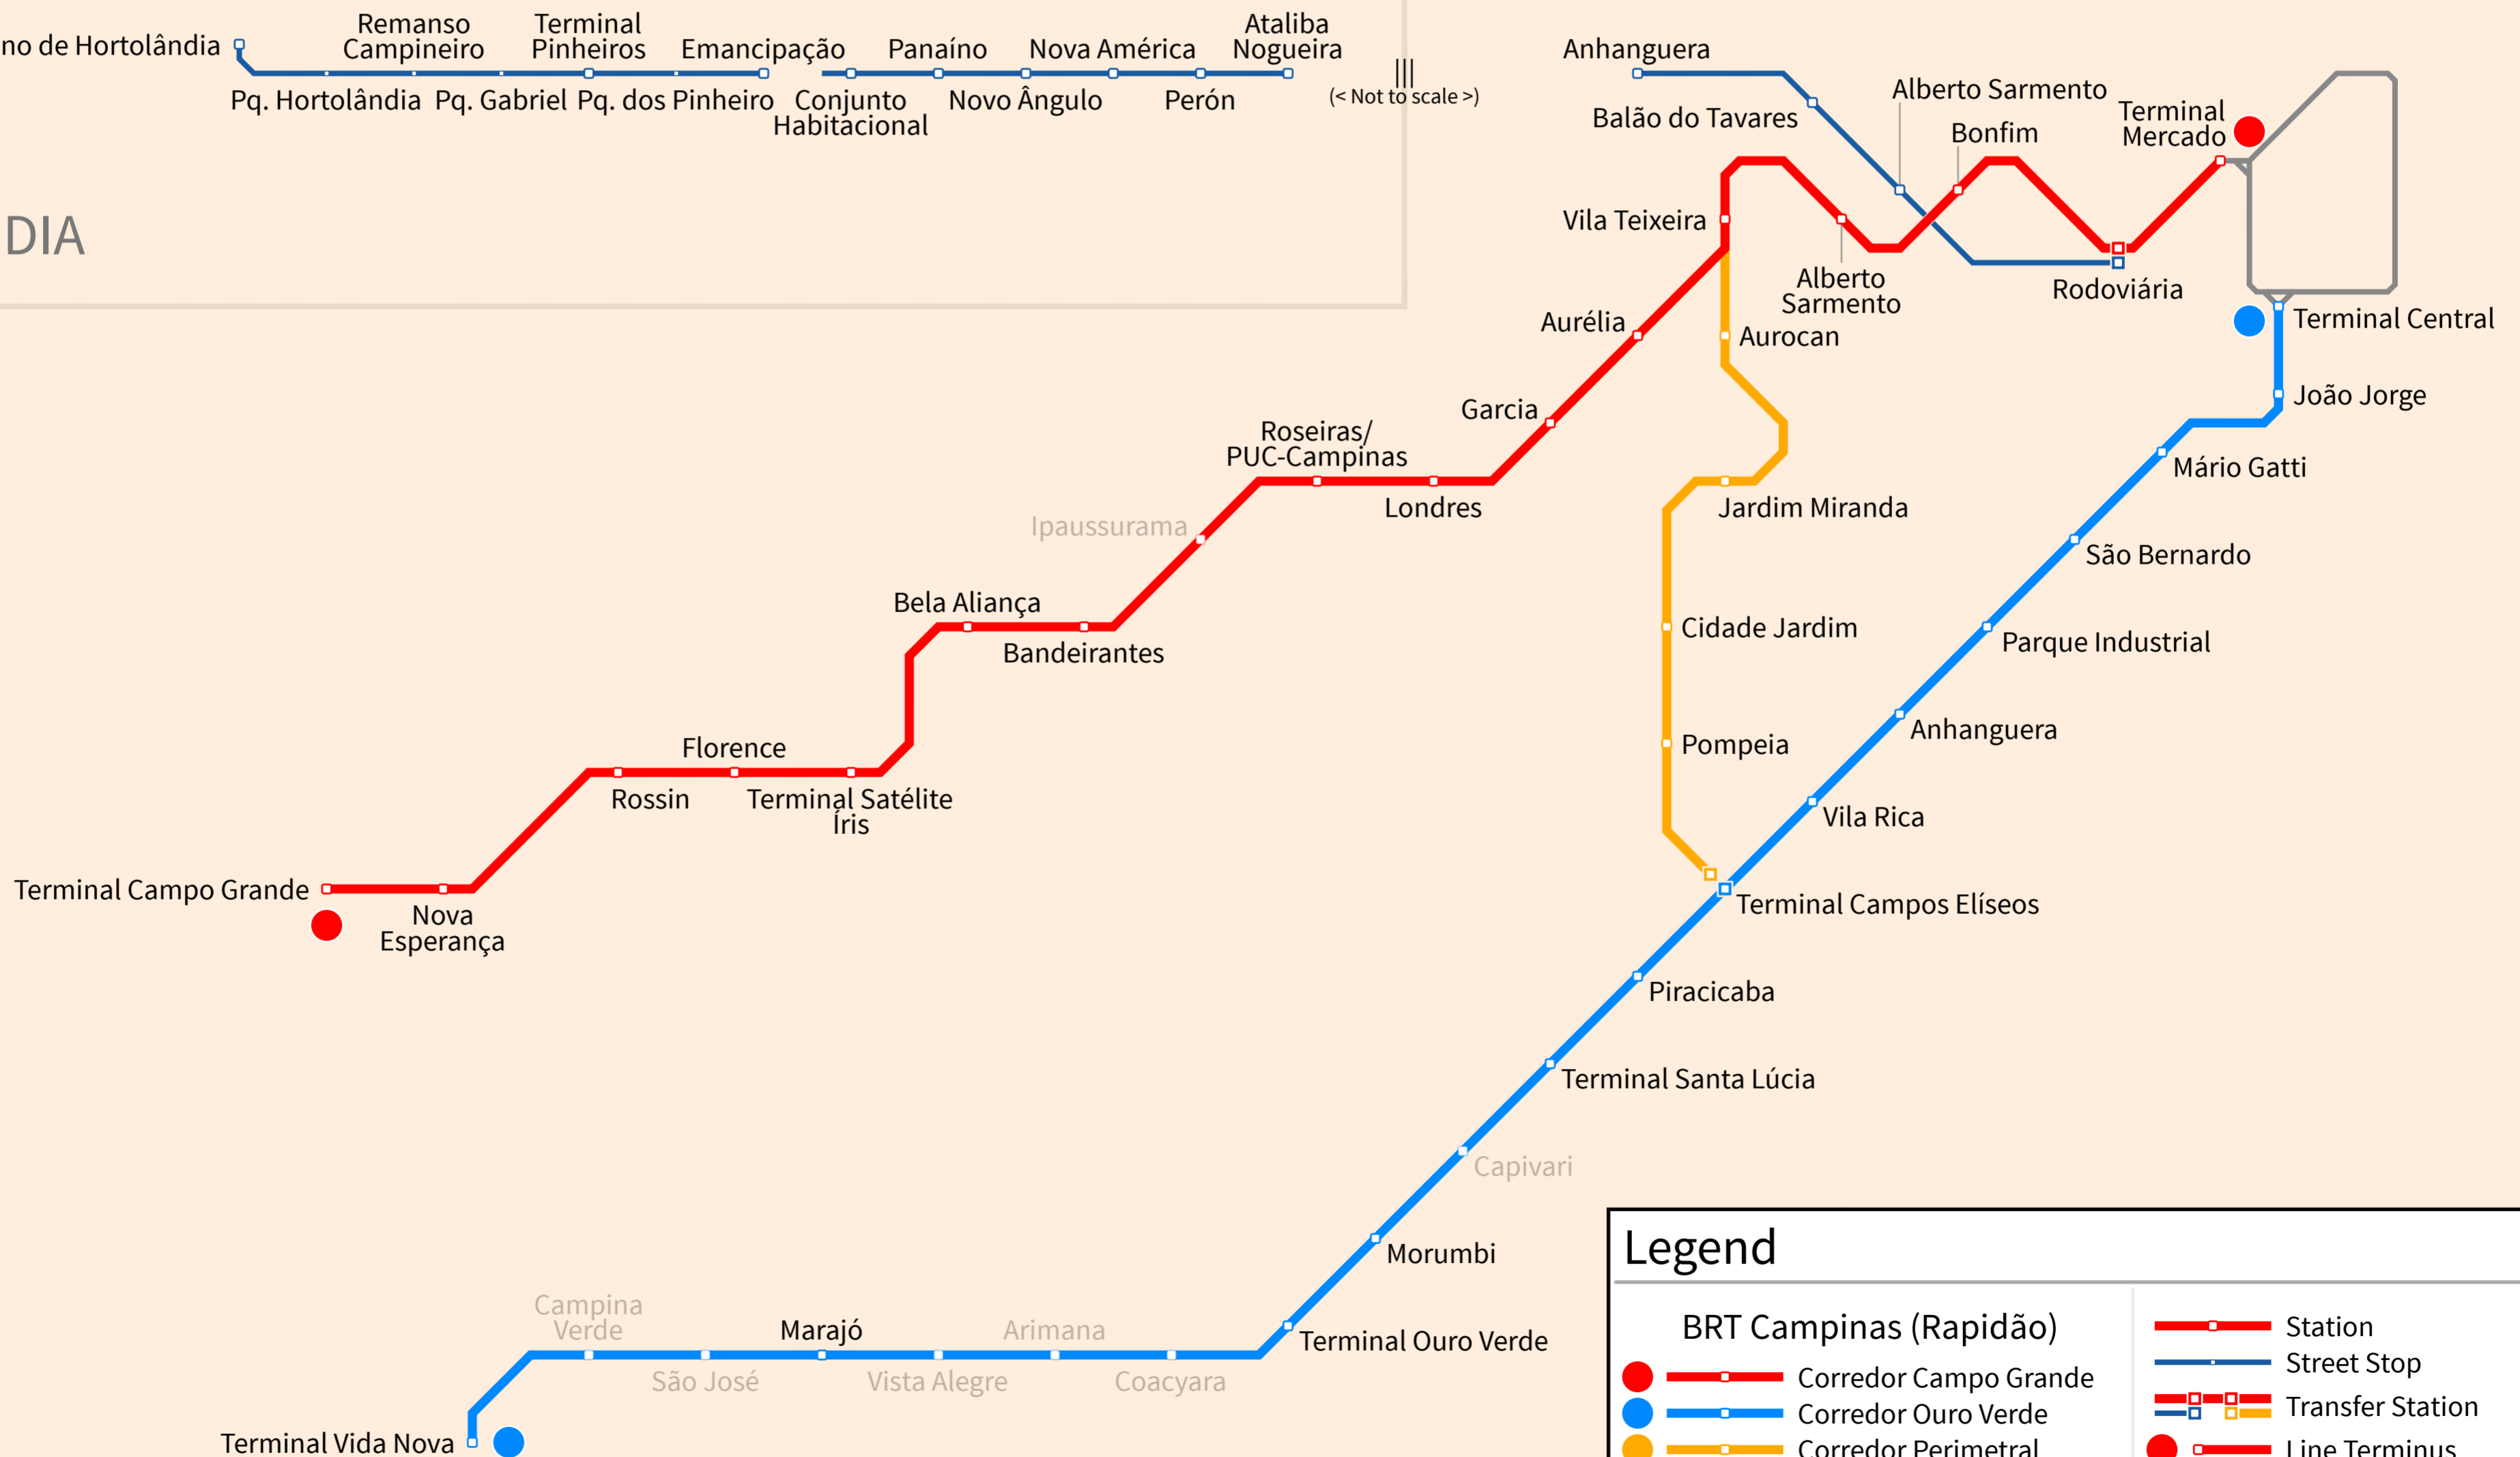

Campinas

Brazil

2024-10-19

AMERICANA

NOVA ODESSA

HORTOLÂNDIA

CAMPINAS

Legend

Corredor Campo Grande	Station
Corredor Ouro Verde	Street Stop
Corredor Perimetral	Transfer Station
EMTU CM NW/Biléo Soares	Line Terminus
Corredor Central*	Under Construction
* Stops not shown	Rush/Peak Only or Limited Service
	Through Service

© Andrew Fan (Metro Route Atlas) 2024 | This is NOT an official map and may be out of date. Map is not to scale.