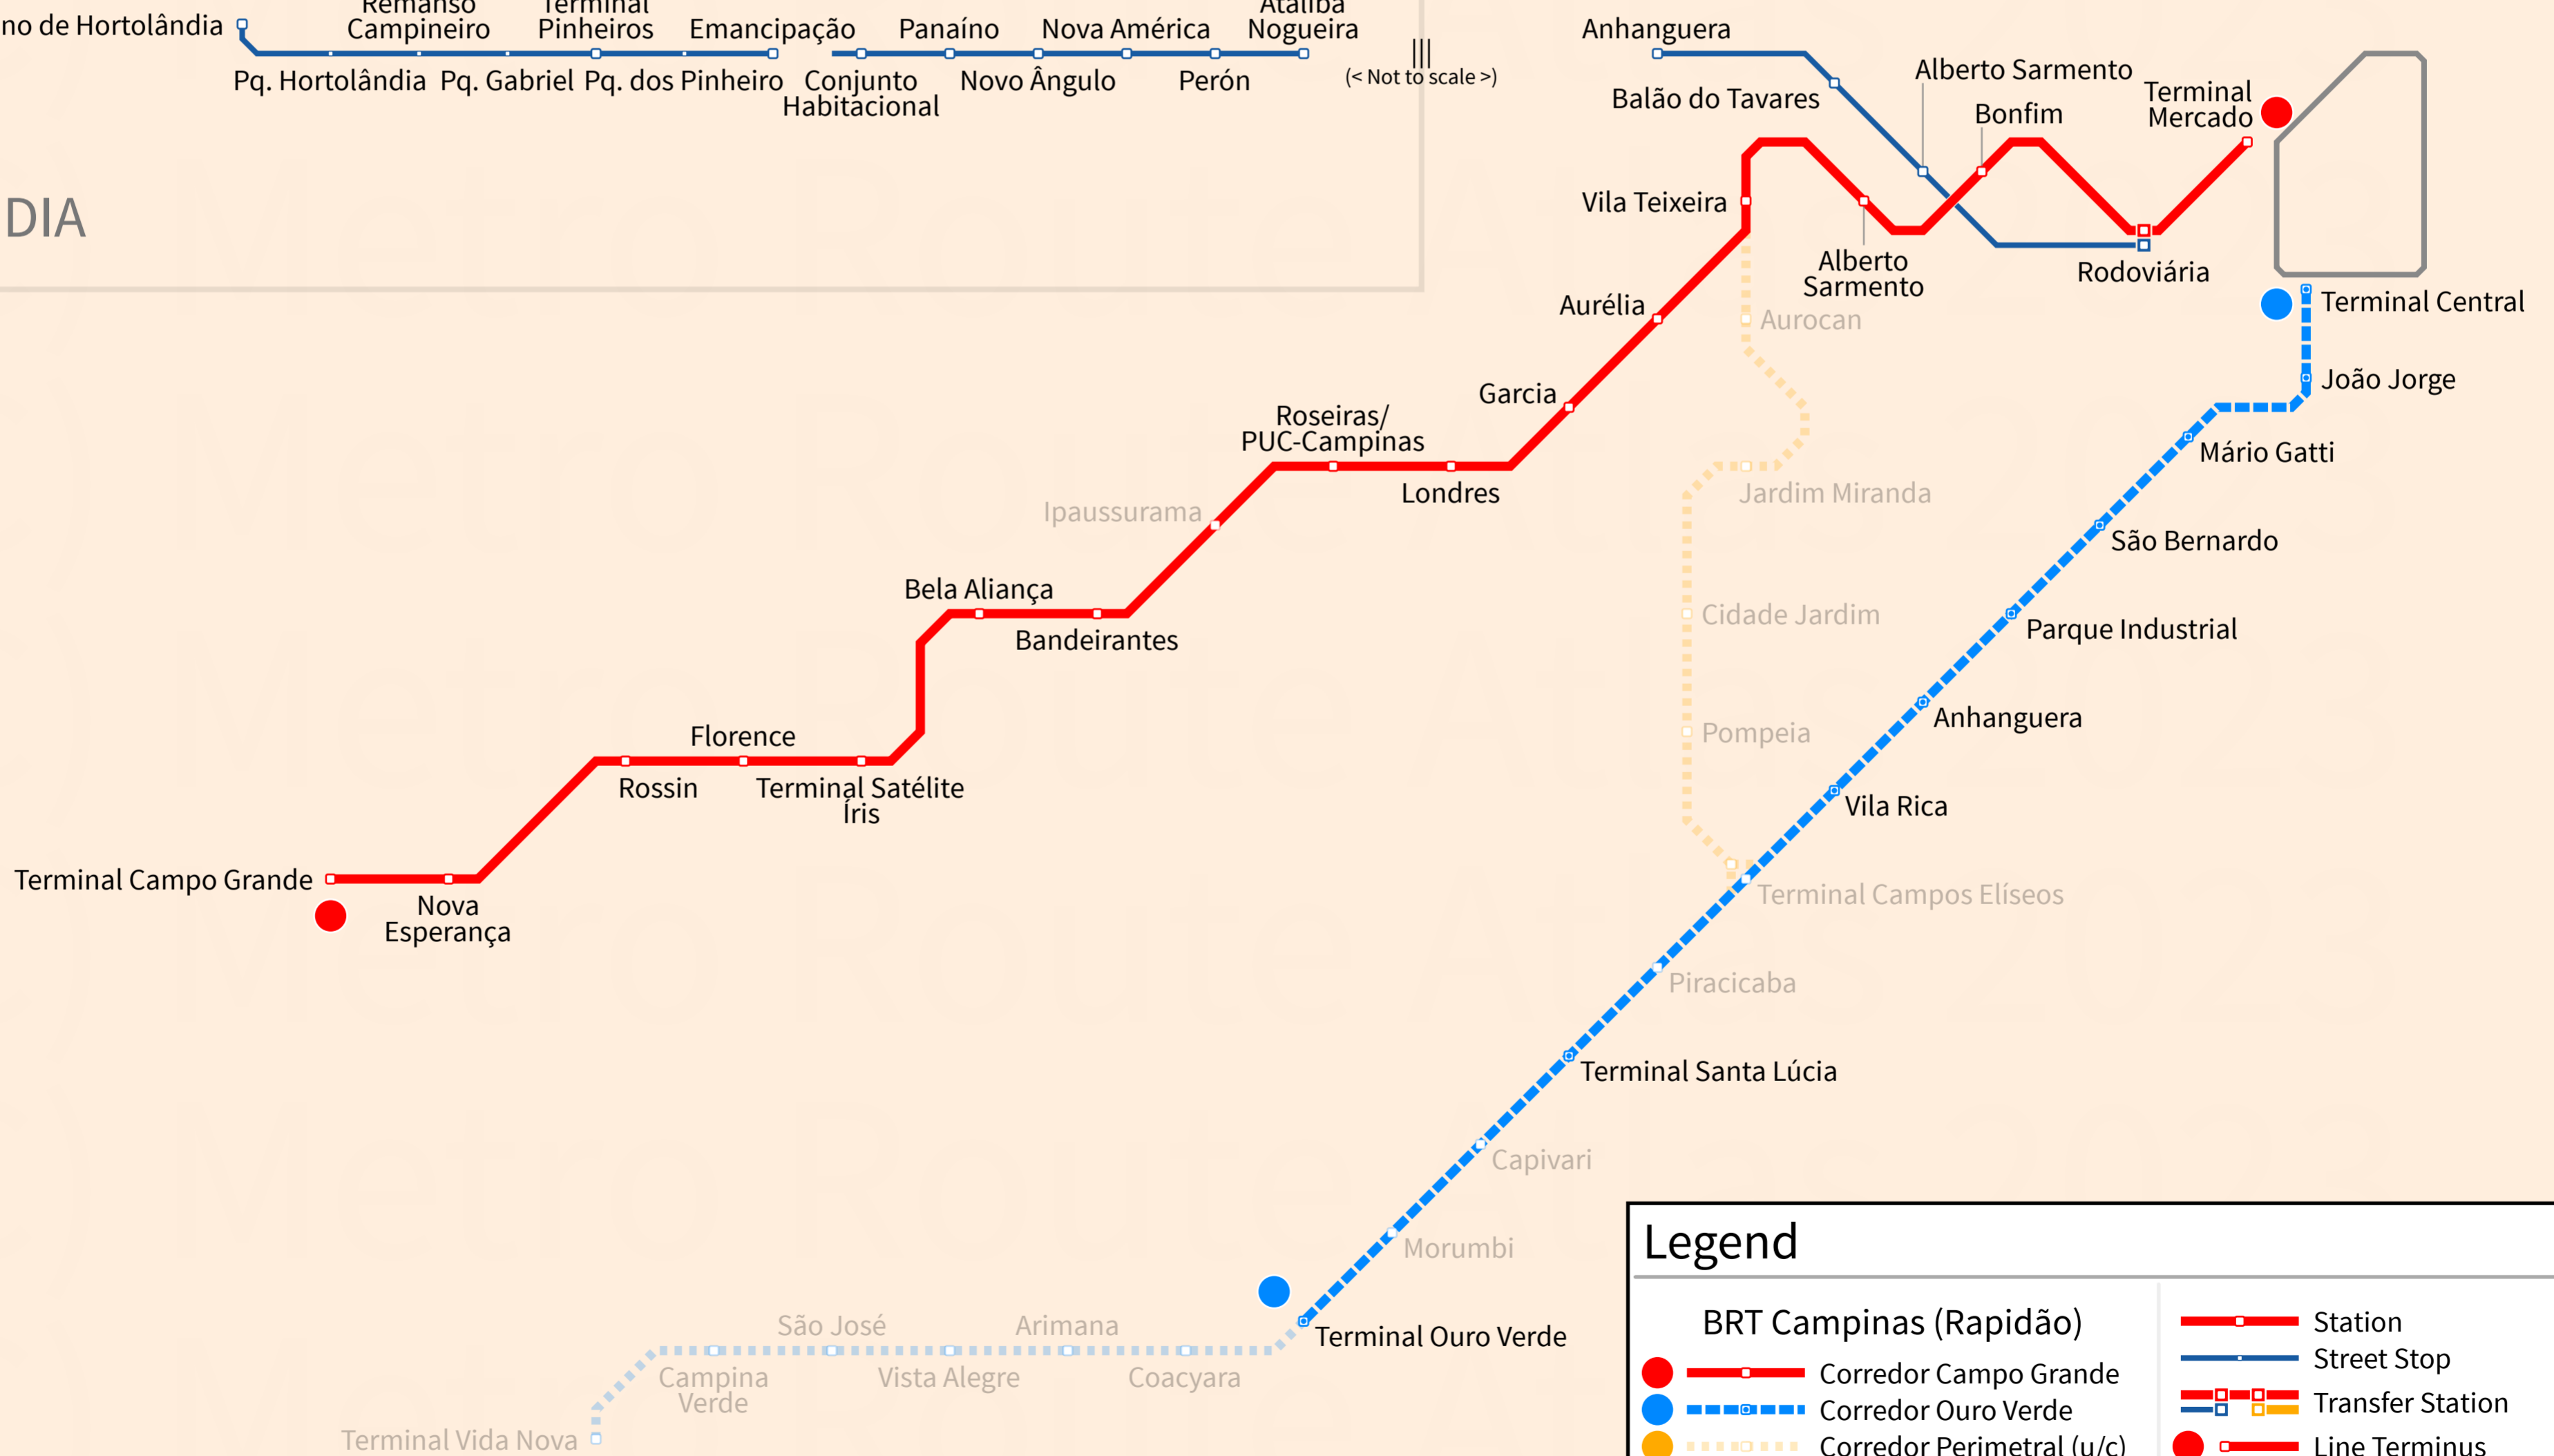

# Campinas

Brazil

Jun 2023

AMERICANA

NOVA ODESSA

HORTOLÂNDIA

CAMPINAS

### Legend

	BRT Campinas (Rapidão)		Station
	Corredor Campo Grande		Street Stop
	Corredor Ouro Verde		Transfer Station
	Corredor Perimetral (u/c)		Line Terminus
	Other Lines		Under Construction
	EMTU CM NW/Biléo Soares		Rush/Peak Only or Limited Service
	Corredor Central*		Through Service

\* Stops not shown

© Andrew Fan (Metro Route Atlas) 2023 | This is NOT an official map and may be out of date. Map is not to scale.