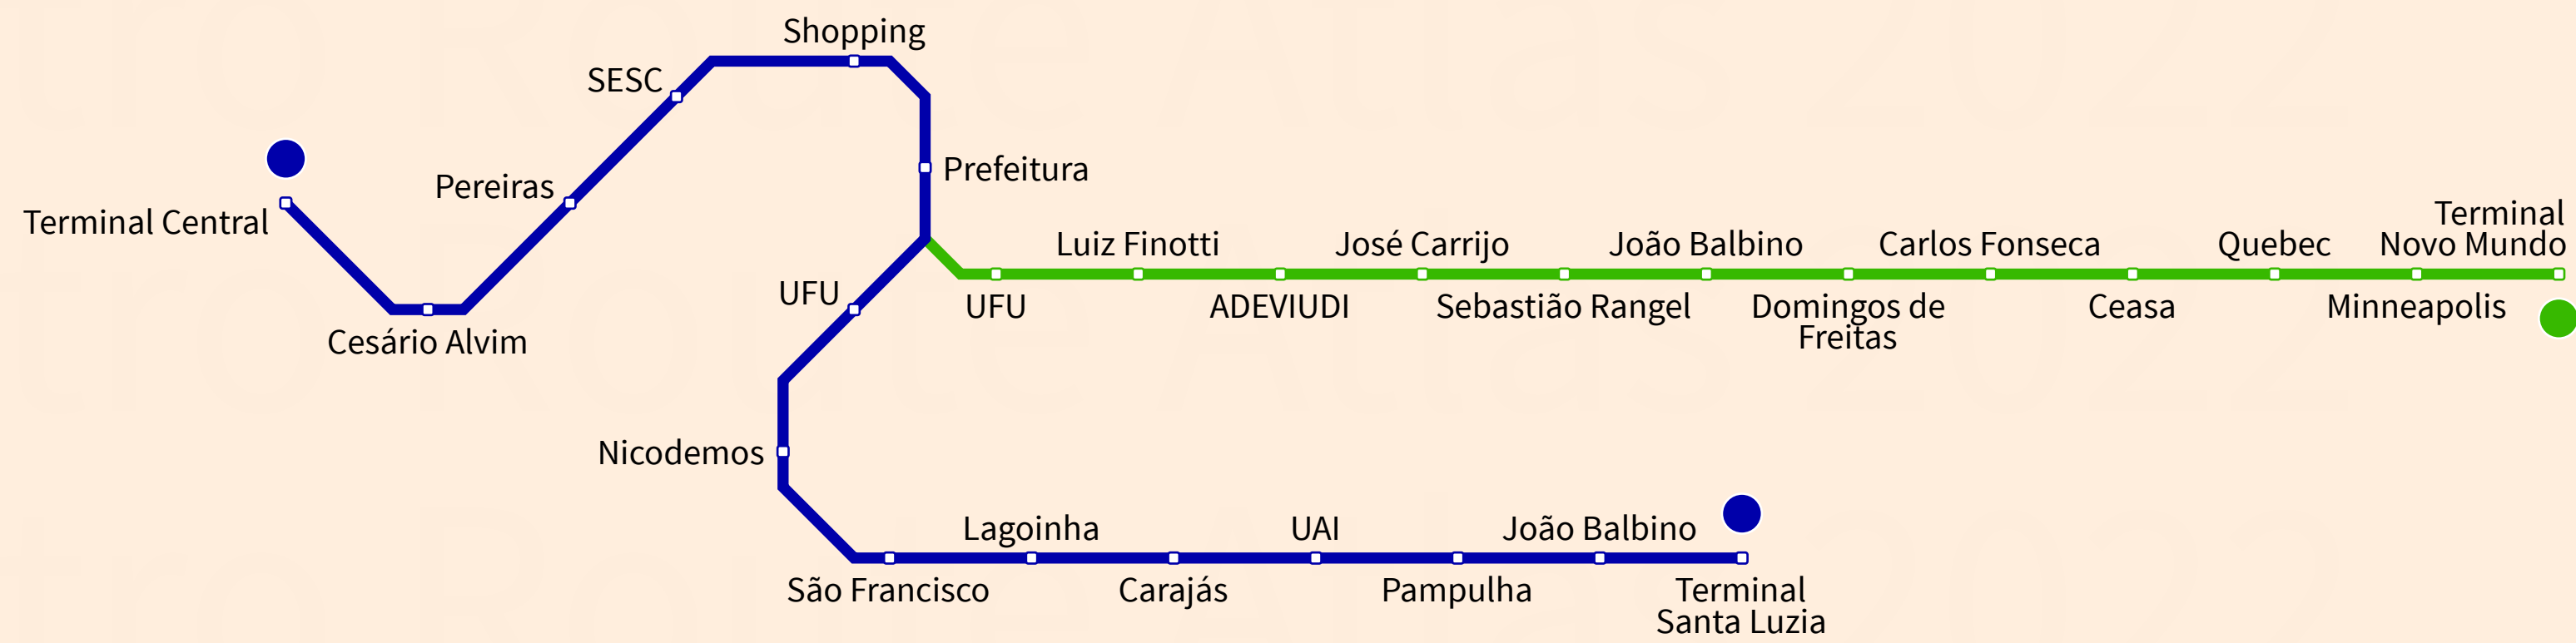

Uberlândia

Brazil

Jan 2022

Legend

SIT BRT

● Estrutural Sudeste

● Estrutural Leste

□ Station

● Line Terminus

— Through Service