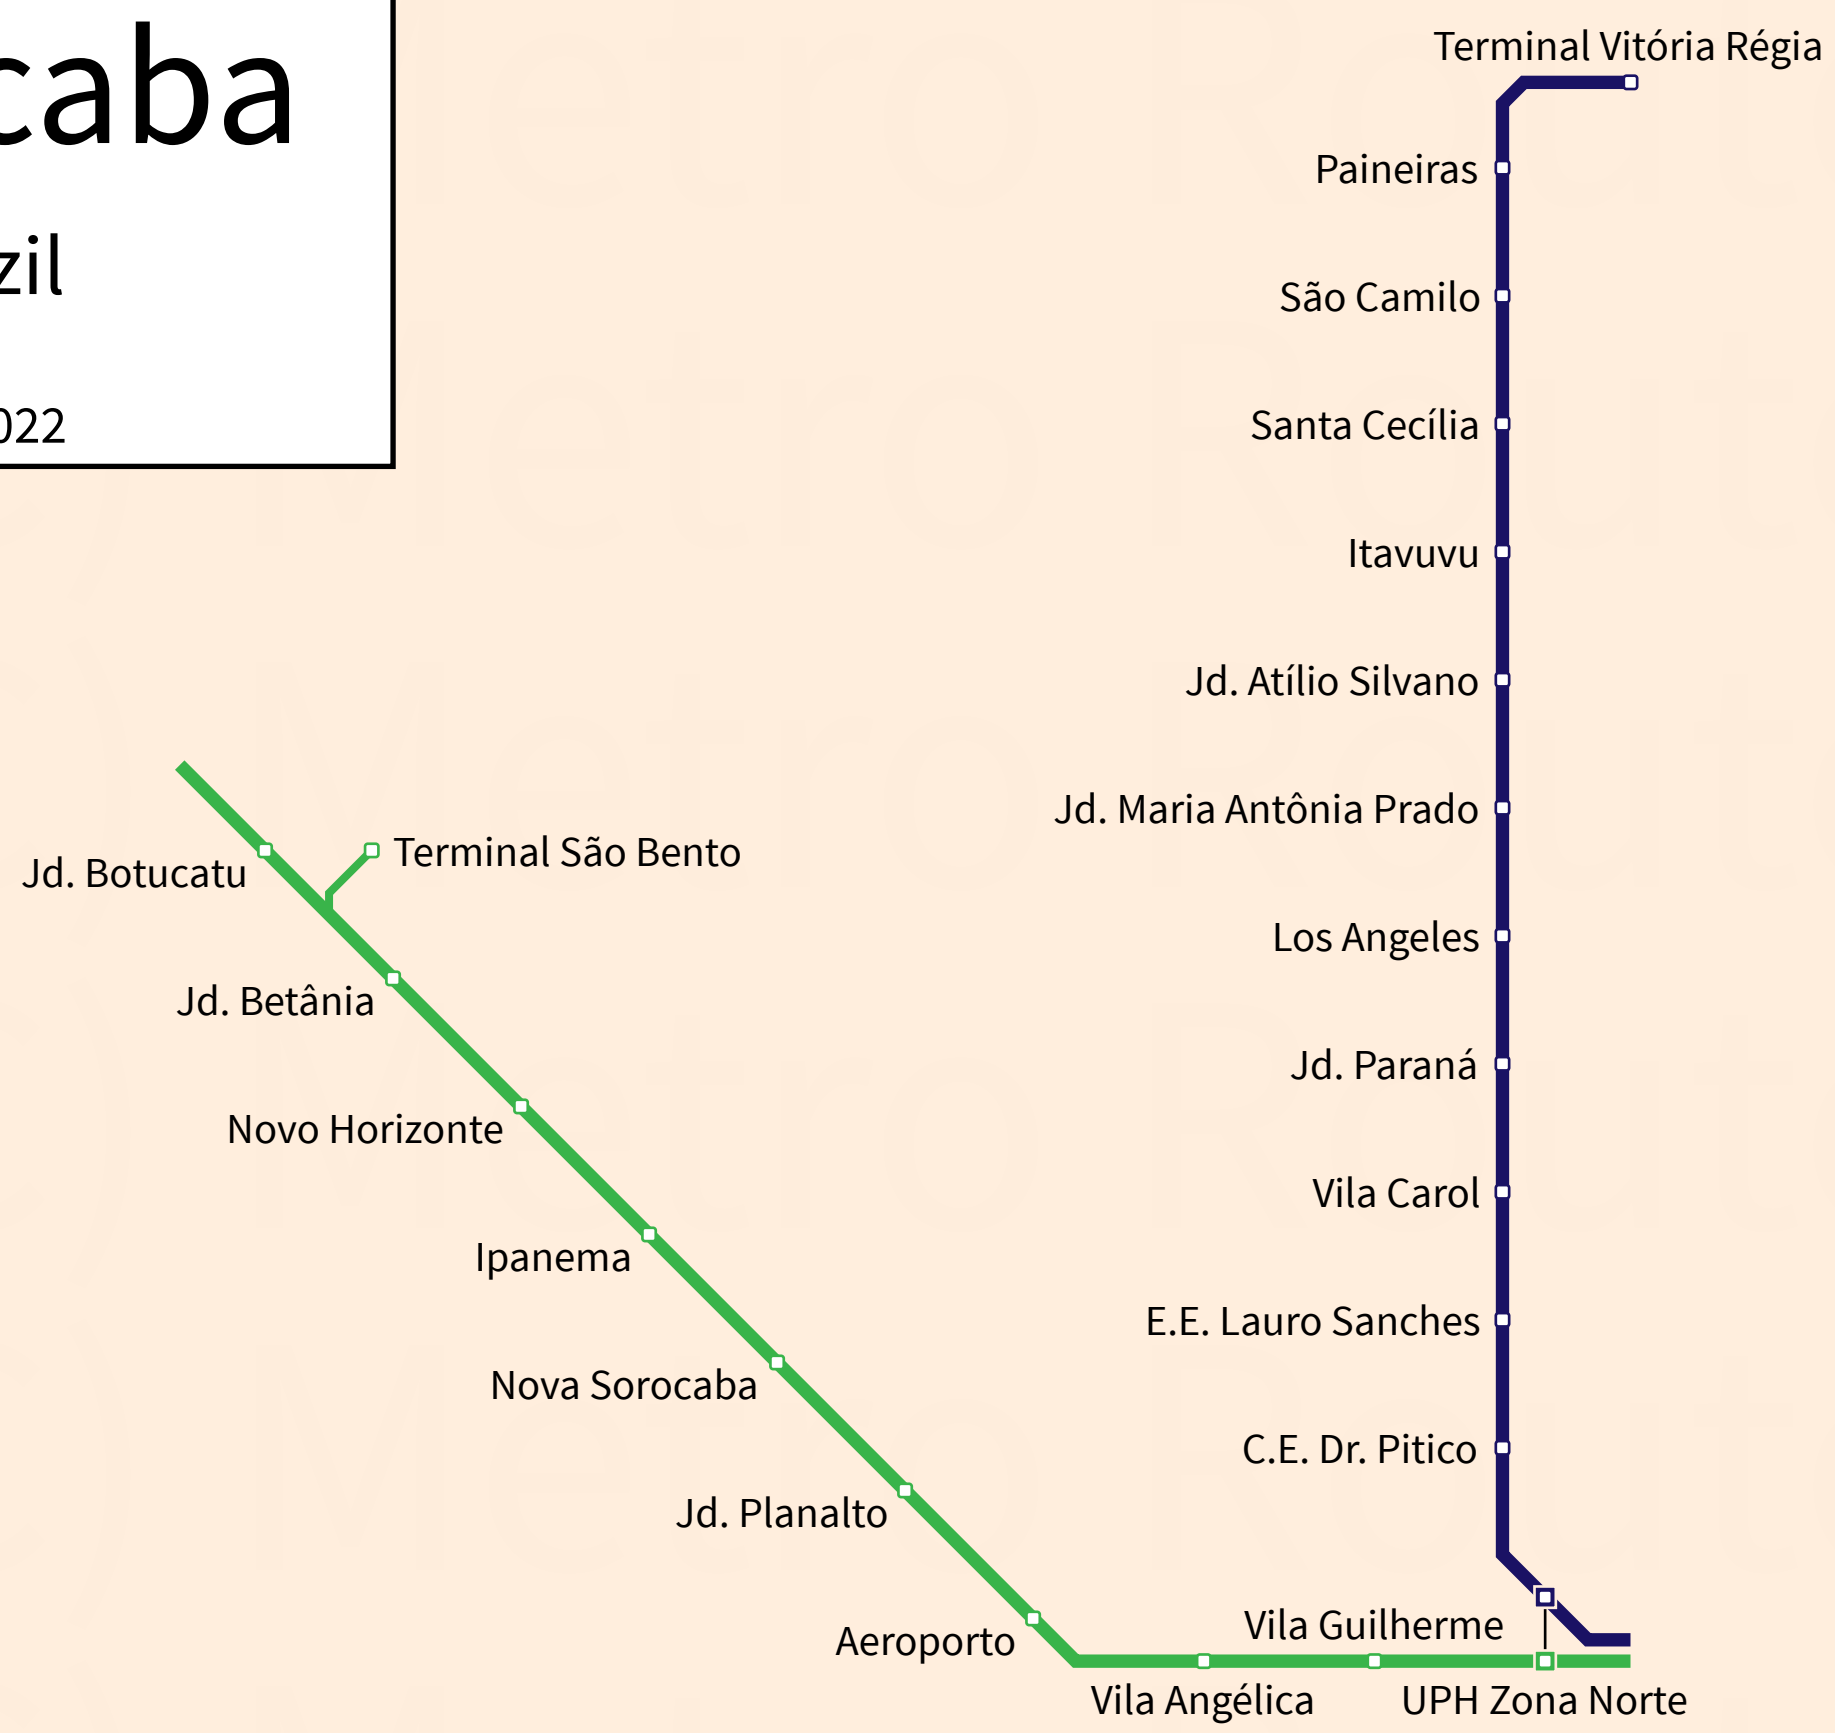

Sorocaba

Brazil

Mar 2022

Legend

BRT Sorocaba

Corredor Av. Ipanema

Corredor Av. Itavuvu

Station

Transfer Station