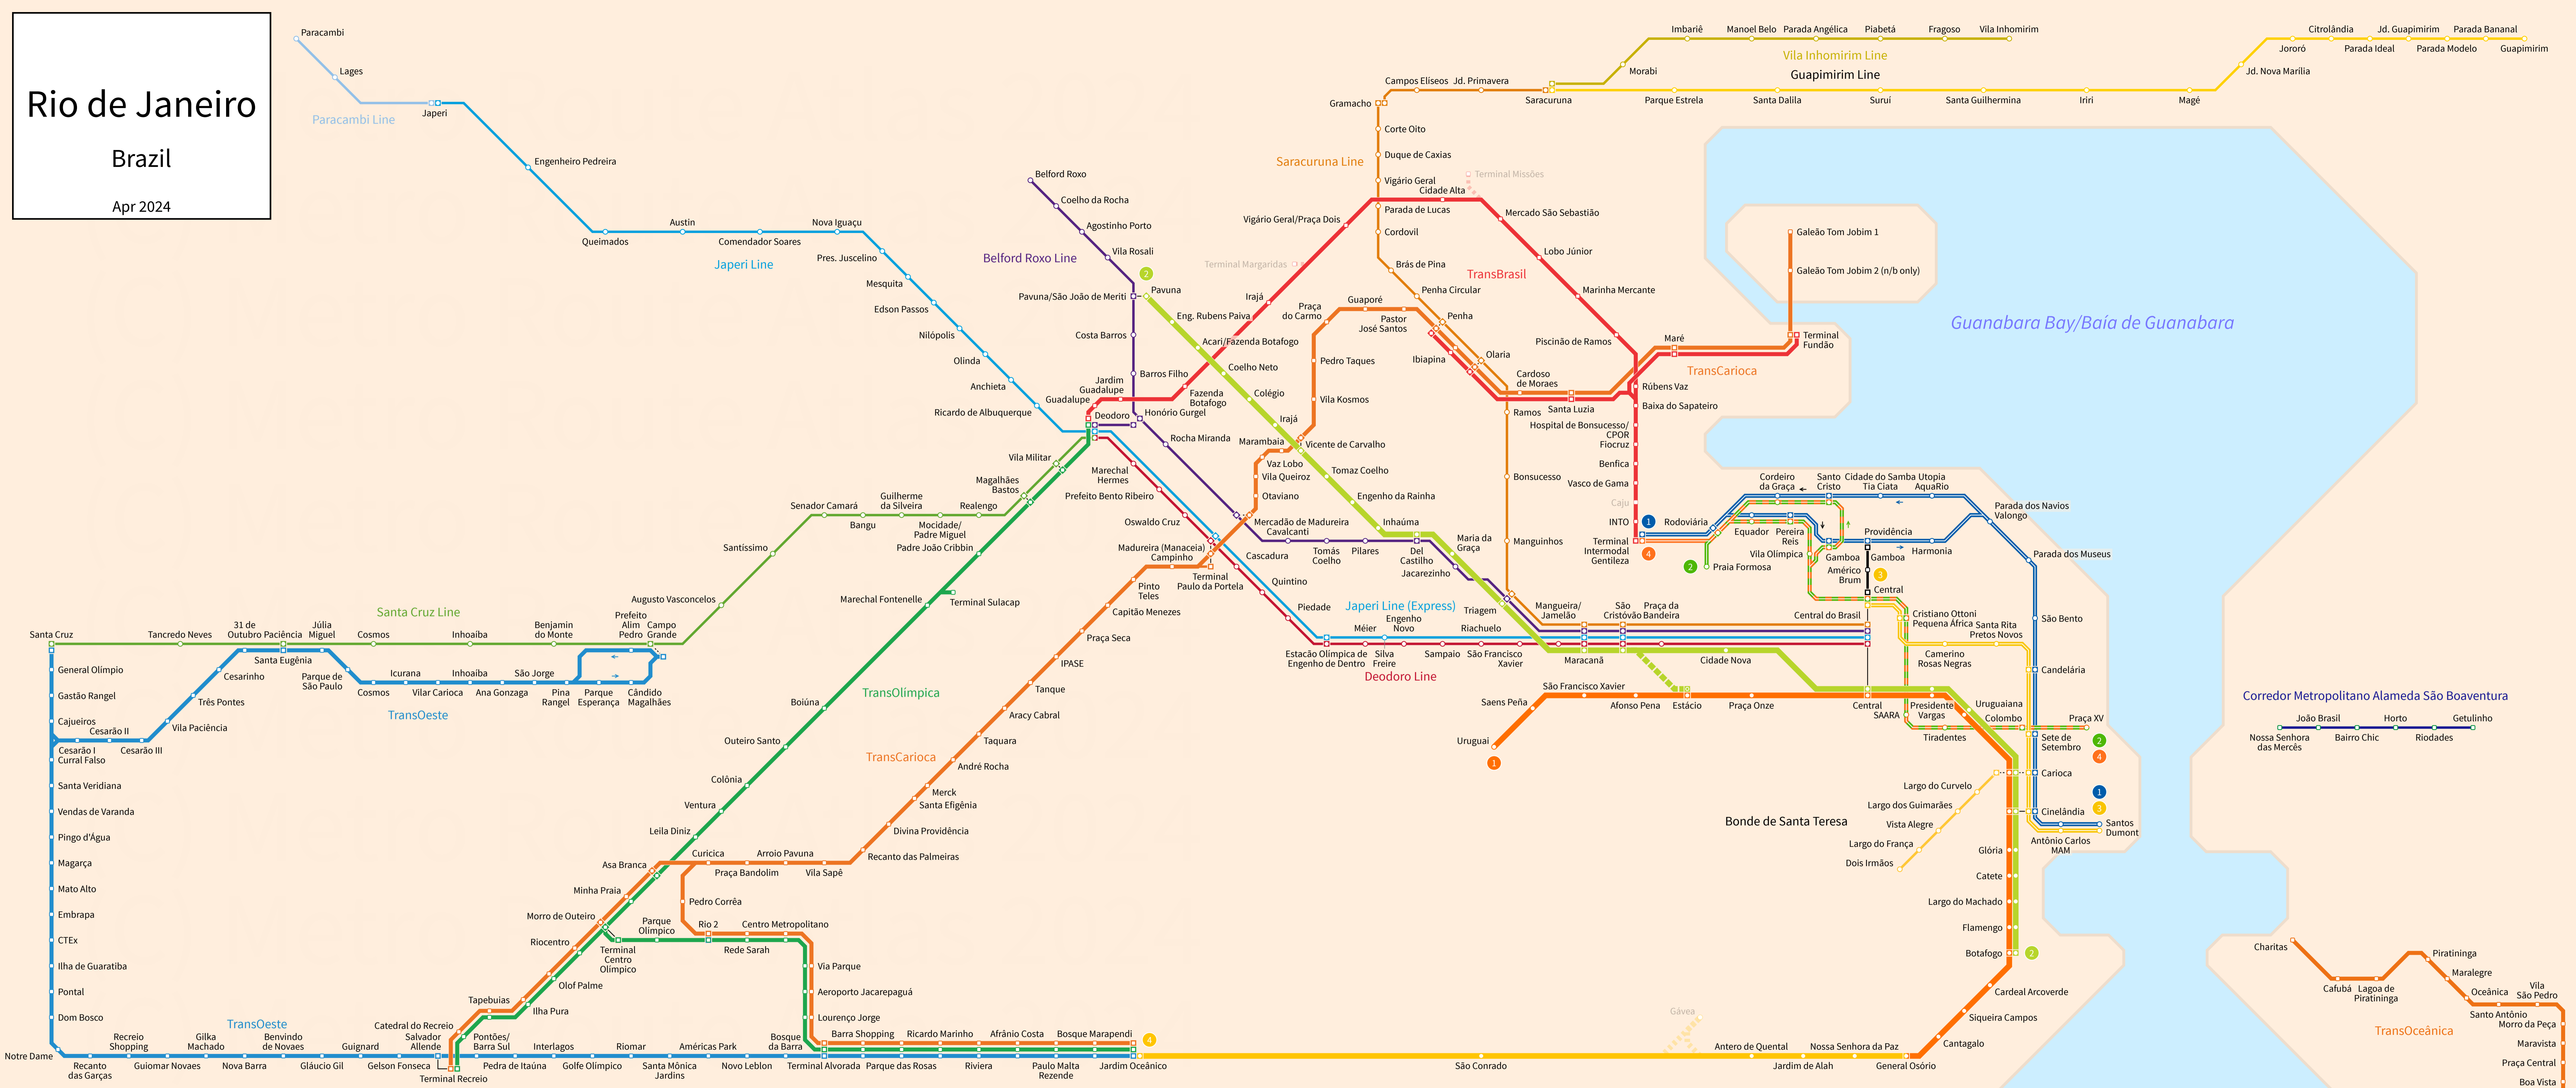

Rio de Janeiro

Brazil

Apr 2024

MetrôRio		SuperVia (Urban)		SuperVia (Regional)		BRT Rio		VLT Carioca		Other Lines (Rio/West Bay)		Other Lines (Niterói/East Bay)		Legend	
1	Linha 1	Deodoro	Santa Cruz	Paracambi	TransOeste	Linha 1	Bonde de Santa Teresa	TransOceânica	Station	Station	Station	Station	Station	Station	Station
2	Linha 2	Japeri	Belford Roxo	Vila Inhomirim	TransCarioca	Linha 2	Teleférico da Providência	CM Alameda S. Boaventura	Transfer Station	Transfer Station	Transfer Station	Transfer Station	Transfer Station	Transfer Station	Transfer Station
4	Linha 4	Saracuruna		Guapimirim	TransOlimpica	Linha 3			Walking Connection	Walking Connection	Walking Connection	Walking Connection	Walking Connection	Walking Connection	Walking Connection
					TransBrasil	Linha 4			Line Terminus	Line Terminus	Line Terminus	Line Terminus	Line Terminus	Line Terminus	Line Terminus
									Under Construction	Under Construction	Under Construction	Under Construction	Under Construction	Under Construction	Under Construction
									One direction only	One direction only	One direction only	One direction only	One direction only	One direction only	One direction only
									Through Service	Through Service	Through Service	Through Service	Through Service	Through Service	Through Service
									Weekend Only	Weekend Only	Weekend Only	Weekend Only	Weekend Only	Weekend Only	Weekend Only