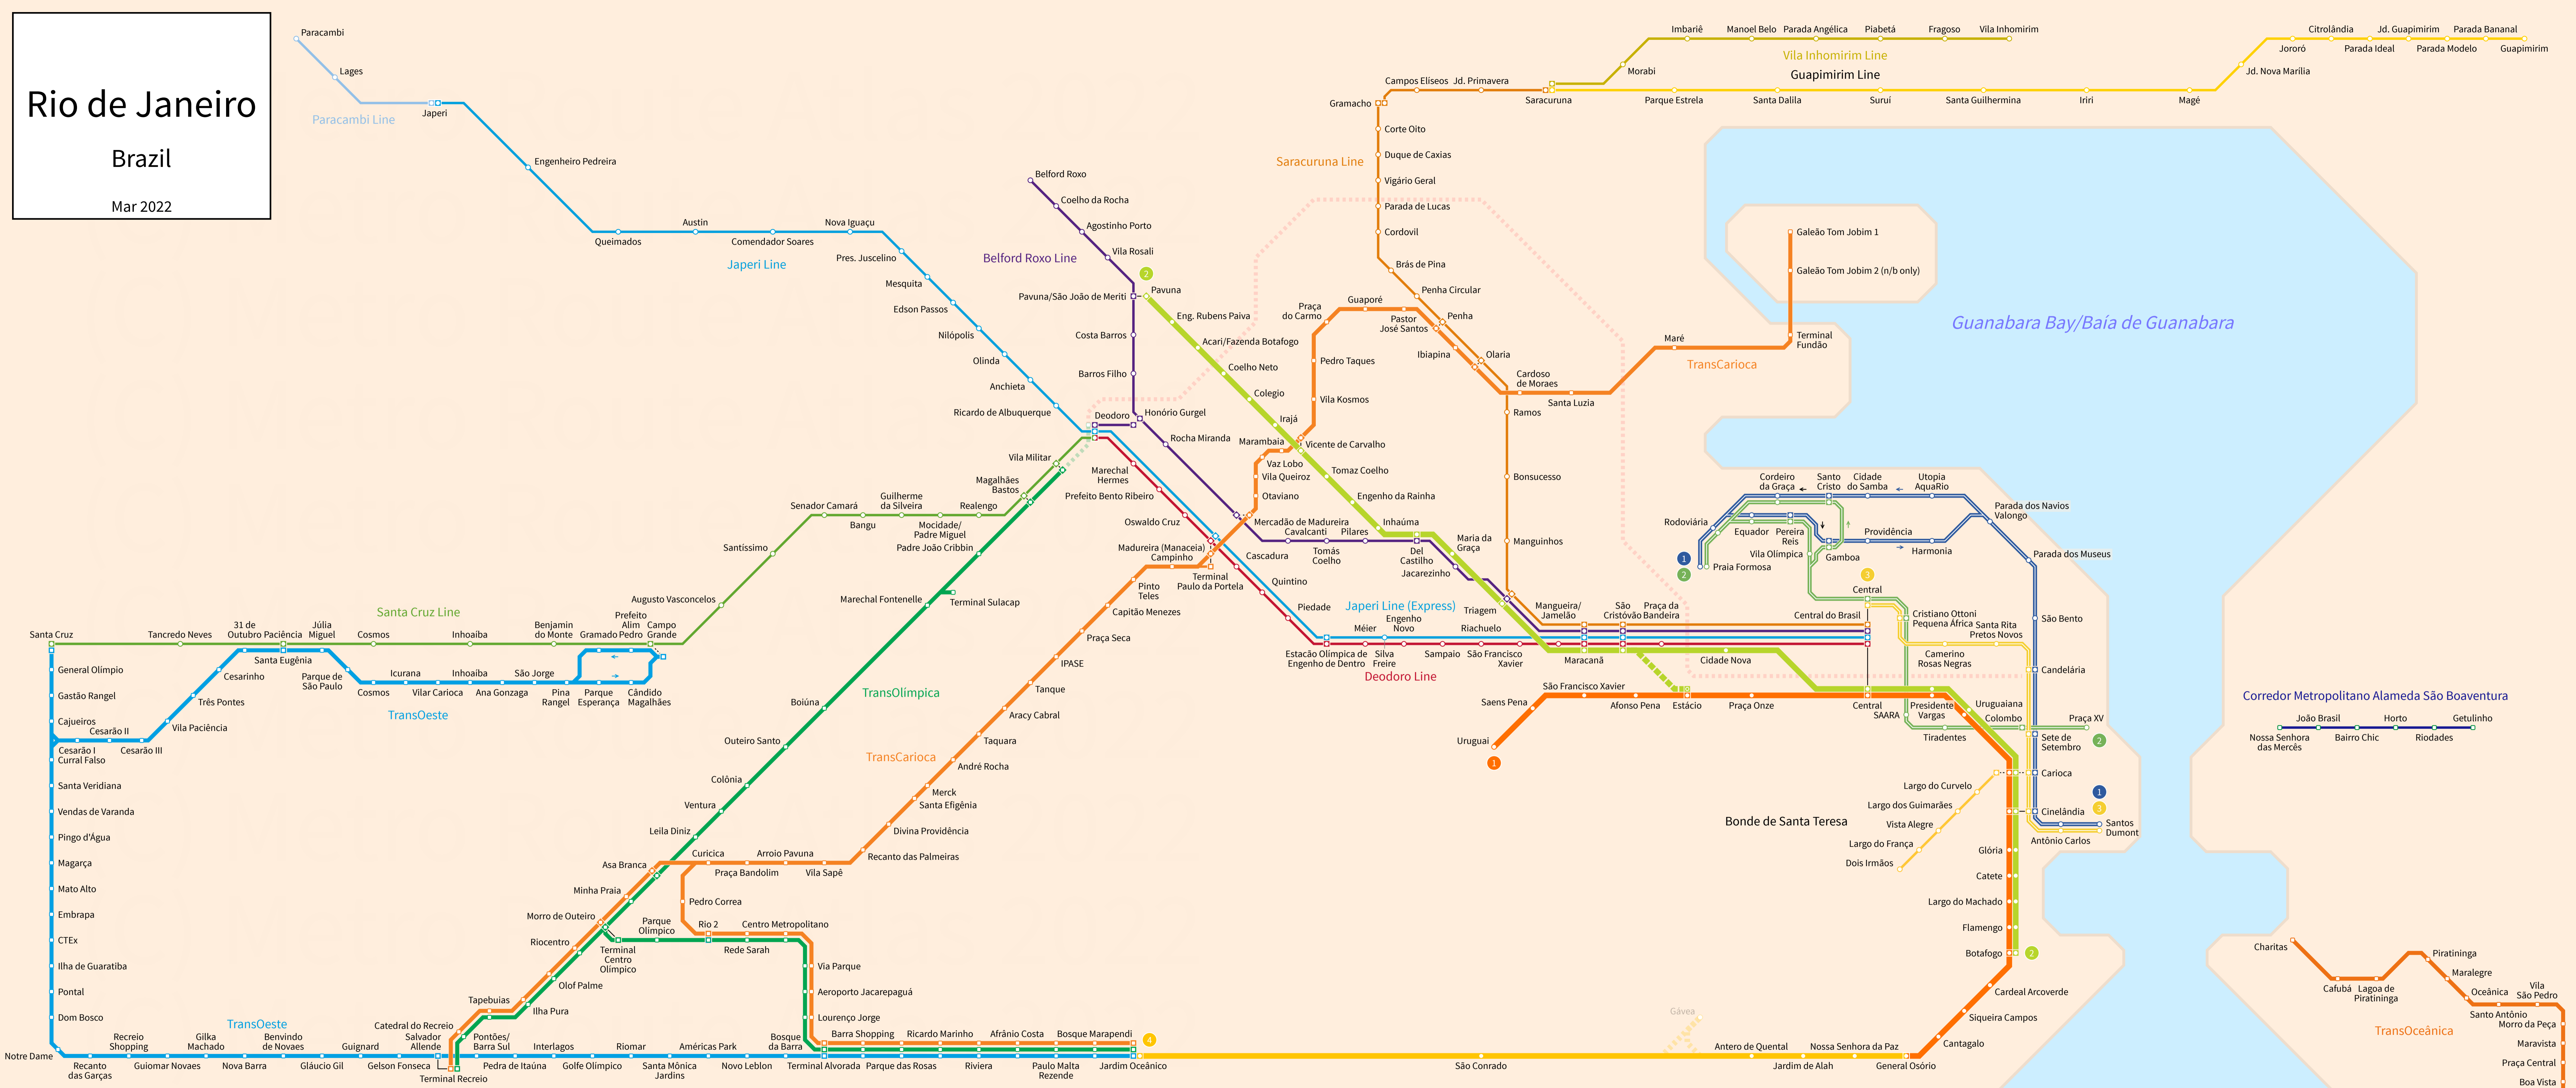

Rio de Janeiro

Brazil

Mar 2022

MetrôRio		SuperVia (Urban)		SuperVia (Regional)		BRT Rio		VLT Carioca		Other Lines (Rio/West Bay)		Other Lines (Niterói/East Bay)		Legend	
1	Linha 1	Deodoro	Santa Cruz	Paracambi	TransOeste	1	Linha 1	Bonde de Santa Teresa	TransOceânica	Station	Transfer Station	Walking Connection	Line Terminus	Under Construction	One direction only
2	Linha 2	Japeri	Belford Roxo	Vila Inhomirim	TransCarioca	2	Linha 2		CM Alameda S. Boaventura	Through Service	Weekend Only				
4	Linha 4	Saracuruna		Guapimirim	TransOlimpica	3	Linha 3								
					TransBrasil (u/c)										