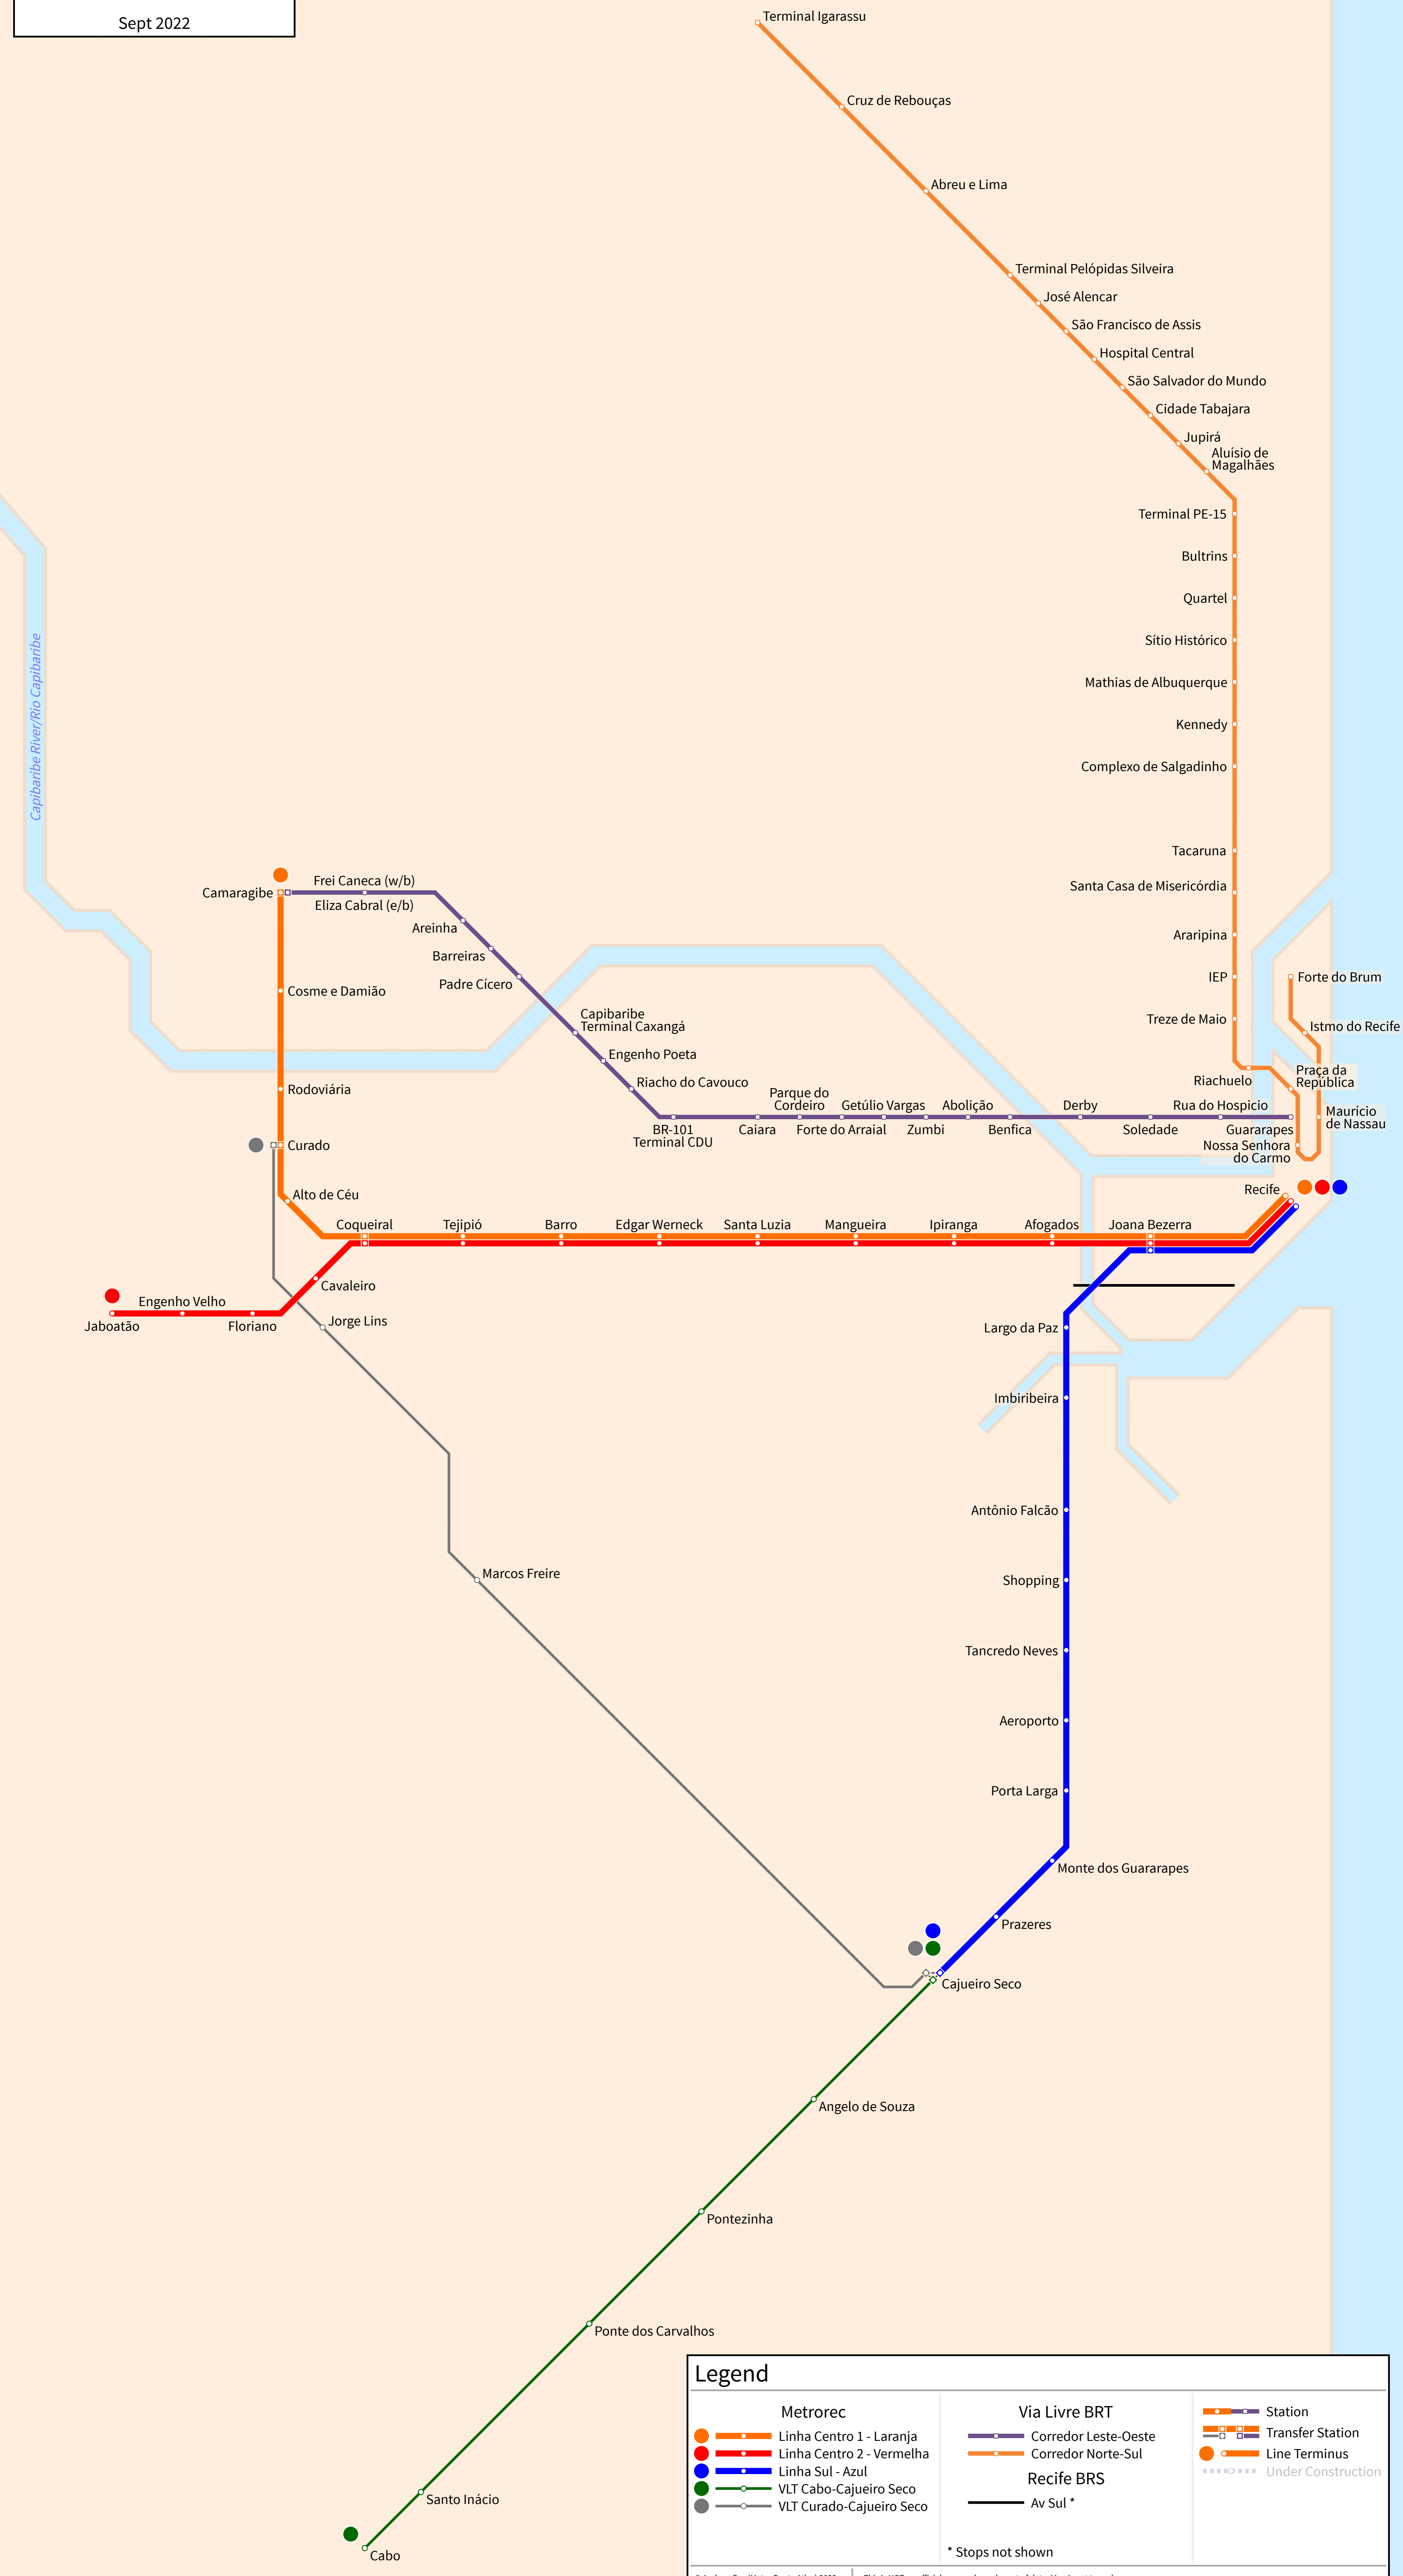

Recife

Brazil

Sept 2022

Legend

Metrorec <ul style="list-style-type: none">Orange line: Linha Centro 1 - LaranjaRed line: Linha Centro 2 - VermelhaBlue line: Linha Sul - AzulGreen line: VLT Cabo-Cajueiro SecoGrey line: VLT Curado-Cajueiro Seco	Via Livre BRT <ul style="list-style-type: none">Purple line: Corredor Leste-OesteOrange line: Corredor Norte-Sul	Station <ul style="list-style-type: none">Orange square: StationGrey square: Transfer StationOrange circle: Line TerminusGrey dashed line: Under Construction
Recife BRS <ul style="list-style-type: none">Black line: Av Sul *		
* Stops not shown		
© Andrew Fan (Metro Route Atlas) 2022 This is NOT an official map and may be out of date. Map is not to scale.		